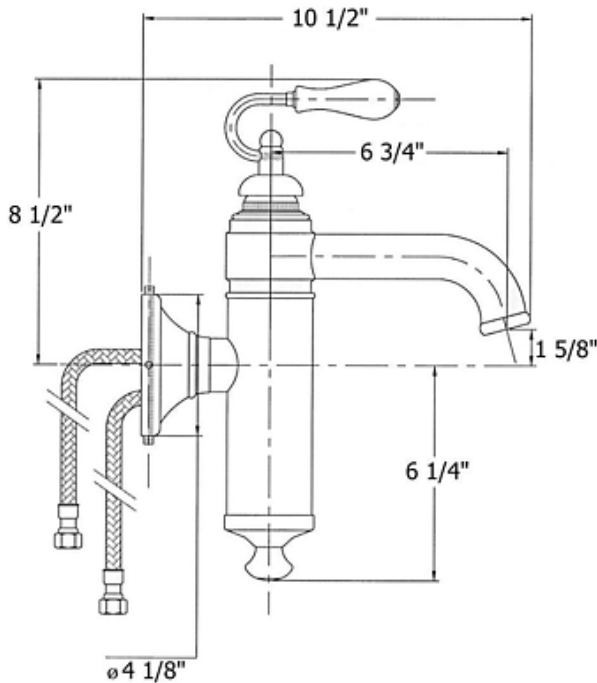

4106 - 'Estelle' Single Lever Mixer Wall Mounted

Technical Information

- IAPMO: NSF/ANSI 61, NSF/ANSI 372 & ASME A112.18.1/CSA B125.1 certified.
- Uses Flühs ceramic cartridge.
- Maximum flow rate is 1.2 GPM with low flow restrictor.
- 3/8" braided female supply line hoses.
- To order complete Estelle Handle Set, please order Part# 95013263XX or 95013220XX. (XX = Finish Code, 63 = Finished Wood and 20 = White Ceramic Handle).
- Available finishes are French Weathered Copper & Brass (46), French Weathered Brass (47), Polished Chrome (48), SoliBrass (49), Lacquered Matte Black Nickel (50), Polished Brass (55), Polished Nickel (56), Brushed Nickel (57), Polished Copper & Brass (58), Weathered Copper & Brass (59), Satin Nickel (60), Antique Lacquered Copper (67), Antique Lacquered Brass (68), Weathered Brass (70), Lacquered Polished Black Nickel (71) and Lacquered Polished Copper (80).
- Please See Cleaning Instructions: <http://herbeau.com/CleaningAll.pdf> For Finish Care and Maintenance Information.

Please follow example when ordering parts for 'Estelle' Mixer

- To order part#14 – Estelle Spout

○ 950010xx

- Please substitute finish number needed in place of **XX**

Part #	Description
01	Round Handle Screw
02	Washer
03	Finished Metal Washer
04	Brass Washer
05	Finished Wood or White Ceramic Handle
06	Handle Screw
07	Rubber O-Ring
10	Cartridge Holding Nut
12	Upper Brass Ring
13	Mixing Chamber
14	Spout – Ecobrass
15	Rubber O-Ring
16	Spout Washer
17	Aerator Filter
18	Aerator Cover
19	Finished Nut
20	Threaded Stem
21	Mounting Plate
22	Mounting Screw Kit
23	Threaded Stem
24	30" X 3/8" Flexible Supply Hose & O-Ring
25	Lower Brass Ring
26	Estelle Body
27	Threaded Stem
28	Brass Dome
29	Finished Wood or White Ceramic Knob
30	Decorative Finished Nut
31	Ceramic Insert
33	Threaded Stem
35	Brass Hex Nut
42	Brass Washer
86	Single Lever Ceramic Cartridge
91	Complete Estelle Handle Set Wall Mounted
95	Estelle Handle Insert Kit