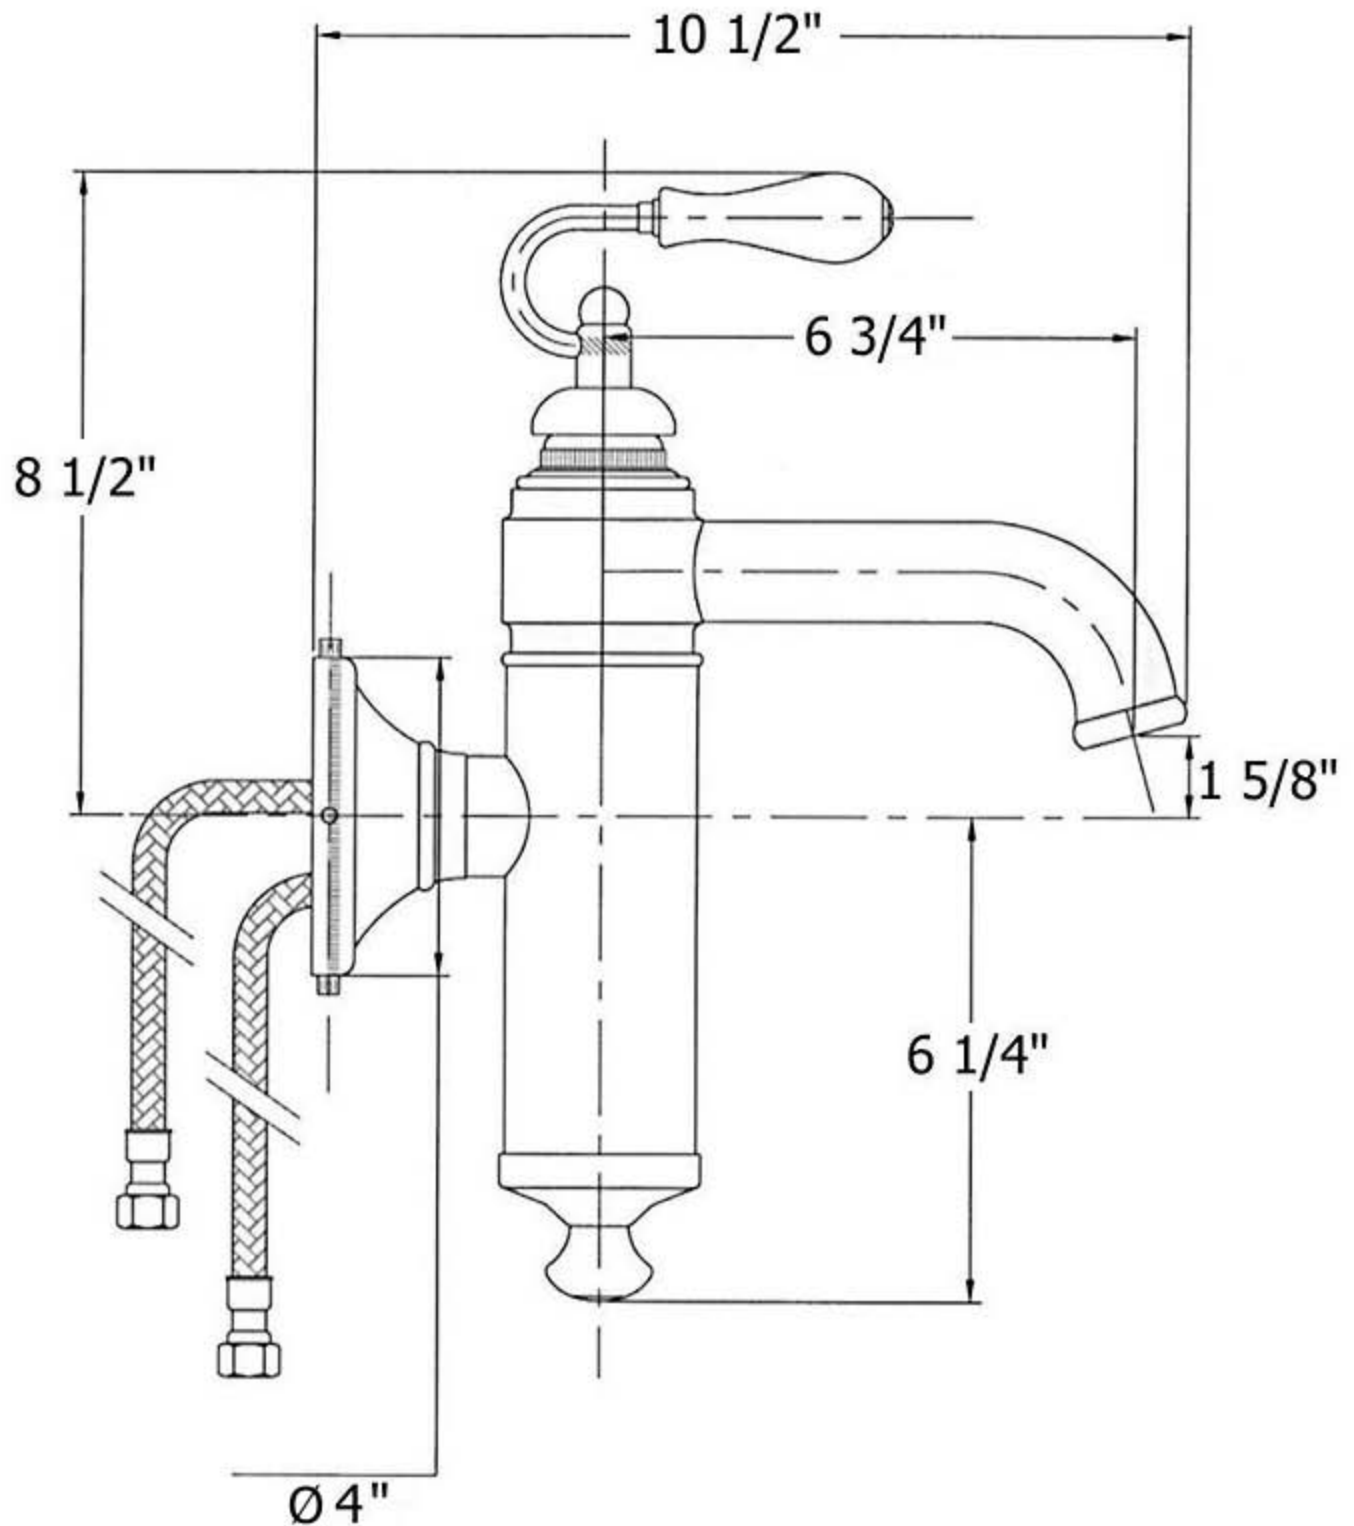

4106 - 'Estelle' Single Lever Mixer Wall Mounted