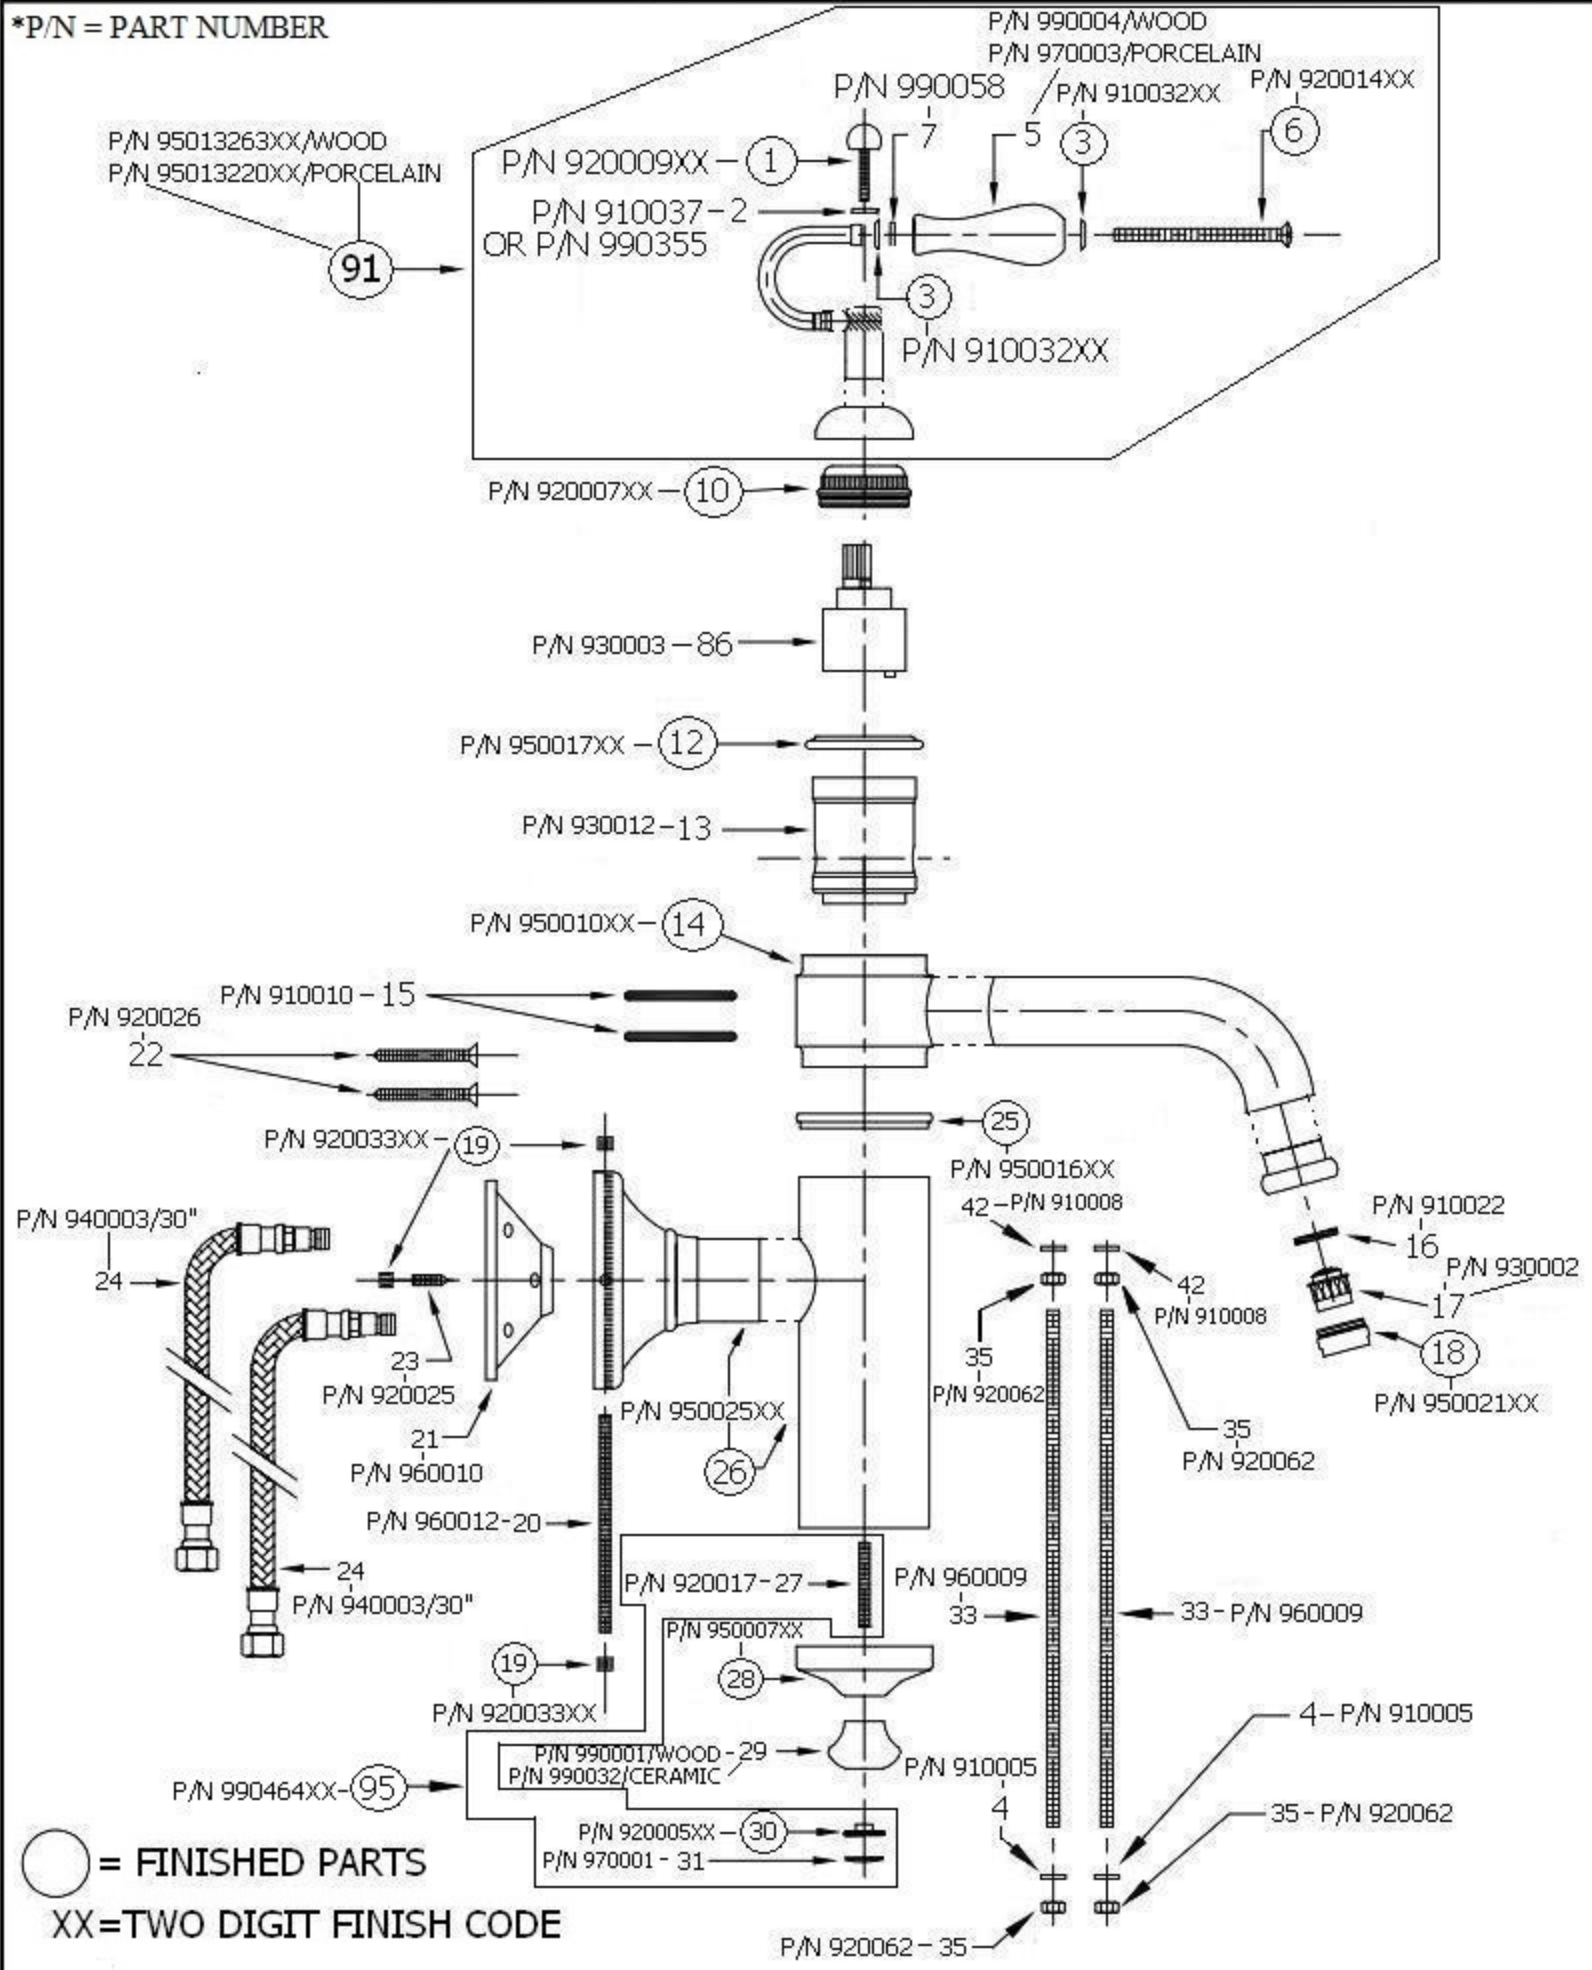

4106 - 'Estelle' Single Lever Mixer Wall Mounted

*P/N = PART NUMBER

○ = FINISHED PARTS
XX = TWO DIGIT FINISH CODE