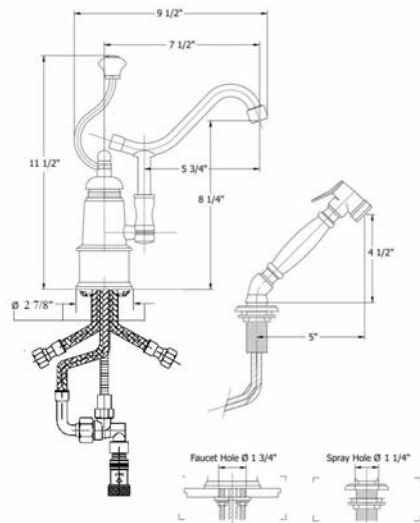

4102 - 'De Dion' Single Lever Mixer with Spray

Part#	Description
29	12" X 3/8" Flexible Supply Hose & O-Ring
29	Optional 30" X 3/8" Flexible Supply hose & O-Ring
30	Threaded Hand Spray Supply Line-Ecobrass
32	Braided 90° Supply Line
33	Washer
34	Brass Hex Mounting Nut
35	3/8" Washer
36	Braided Hose For Kitchen Hand Spray
37	Back Flow Restrictor
49	Threaded Pipe
50	Threaded Stem
51	Brass Hex Nut
52	Metal Ring & Rubber Washer

Technical Information

- IAPMO: NSF/ANSI 61, NSF/ANSI 372 & ASME A112.18.1/CSA B125.1 Certified.
- Maximum Flow Rate is 1.2 GPM With New Low Flow Restrictor.
- Uses Flühs Ceramic Cartridge
- For Complete De Dion Handle Set, Please Order Part #95012763XX(63=WOOD HANDLE, XX=FINISH CODE) or #95012720XX(20=CERAMIC HANDLE, XX=FINISH CODE.)
- Available Finishes are French Weathered Copper & Brass(46), Lacquered Matte Black Nickel(50), Polished Brass(55), Polished Nickel(56), Brushed Nickel(57), Polished Copper & Brass(58), Weathered Copper & Brass(59), Satin Nickel(60), Antique Lacquered Copper & Brass(67) and Lacquered Polished Black Nickel(71).
- Faucet Ships with Wood Handles (63), Specify (20) for Ceramic Handles.
- Please See Cleaning Instructions: <http://herbeau.com/CleaningAll.pdf> for finish care and maintenance information.