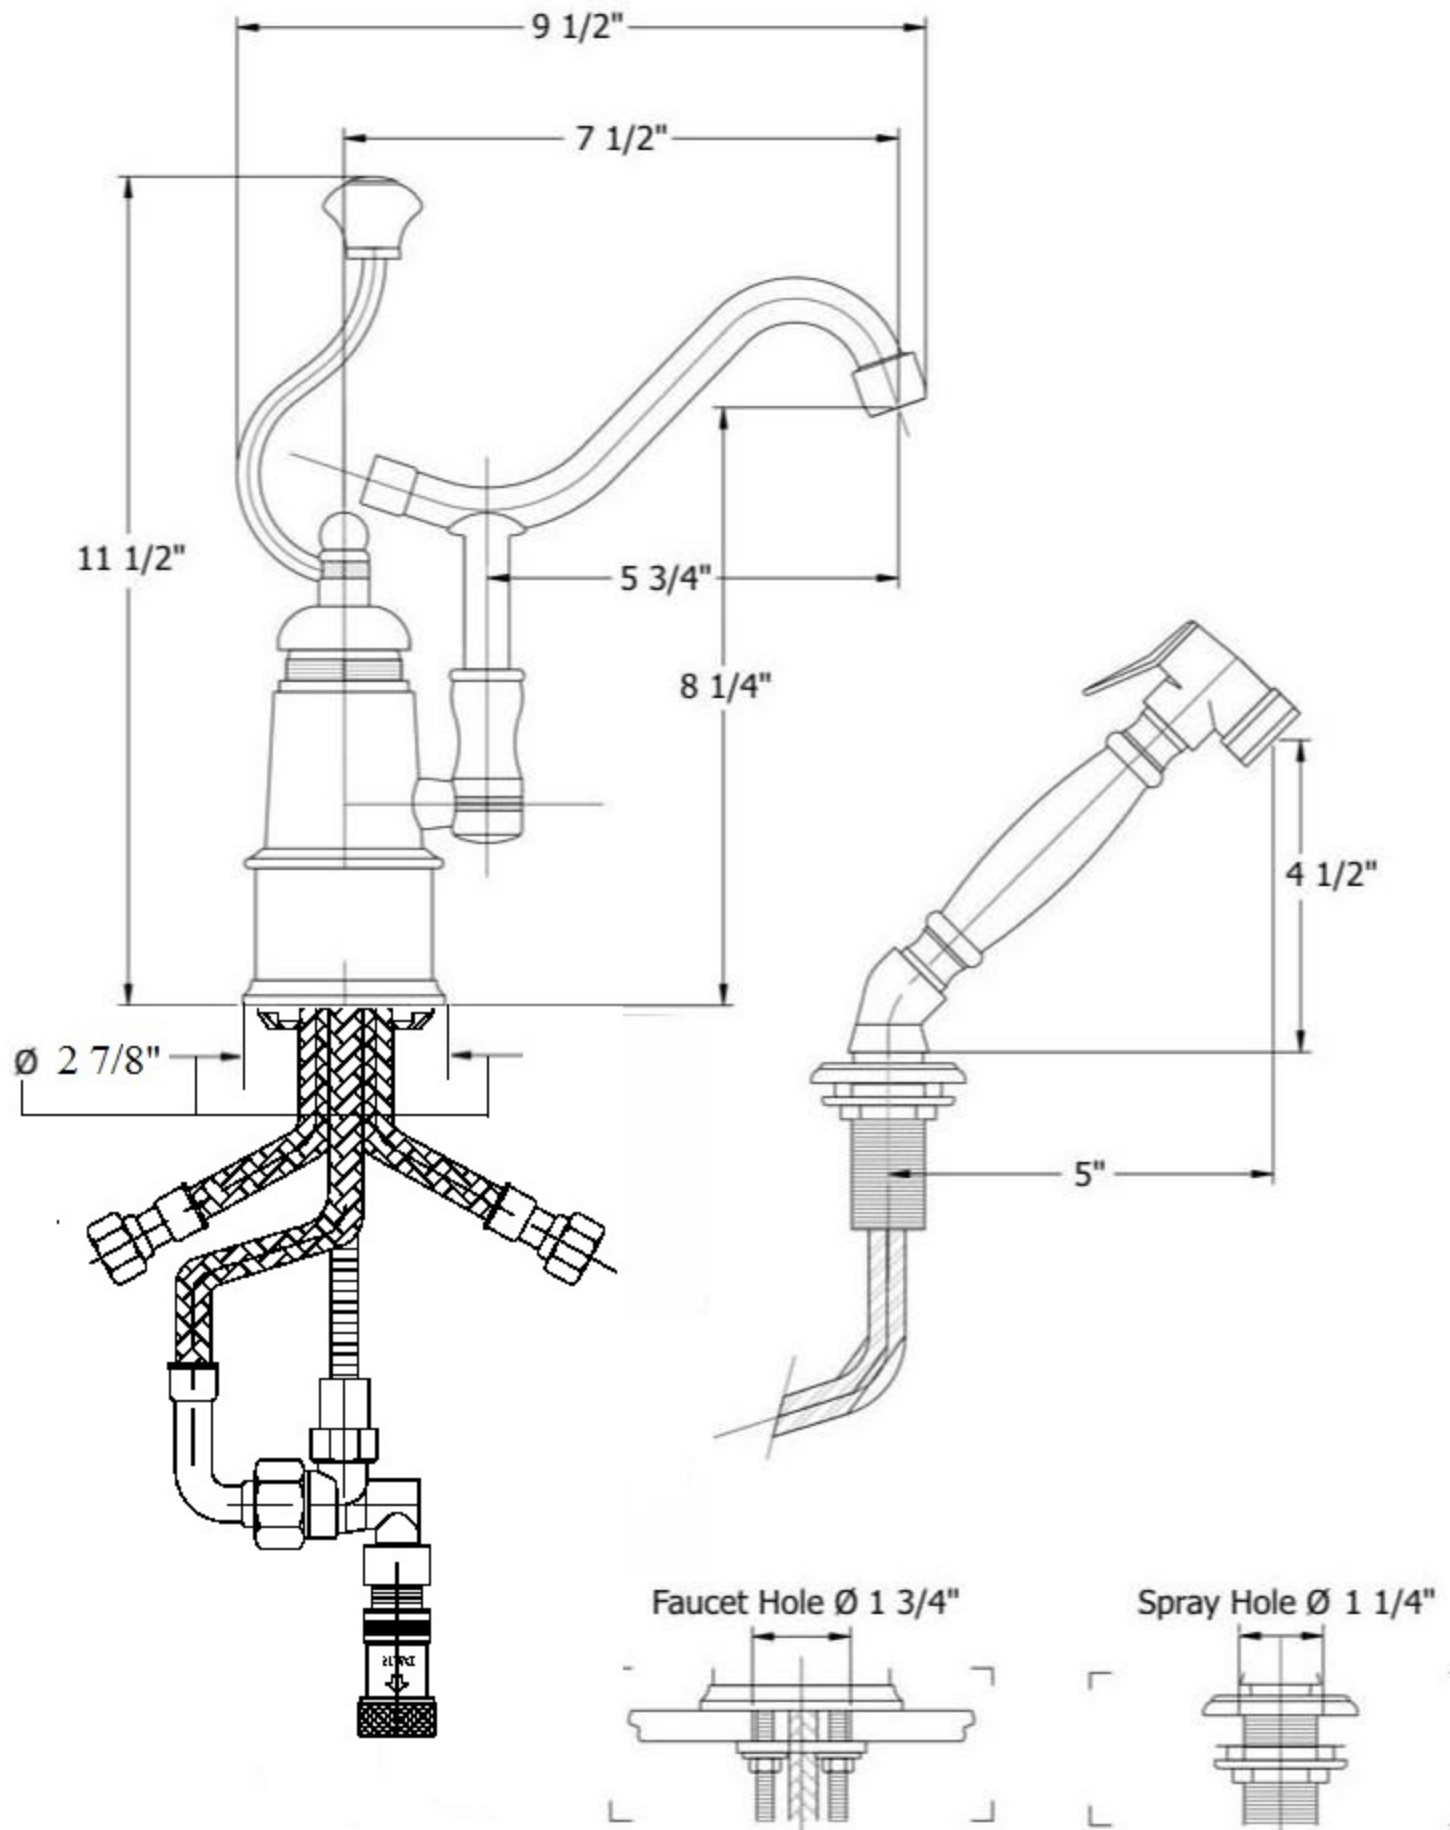

4102 - 'De Dion' Single Lever Mixer with Spray