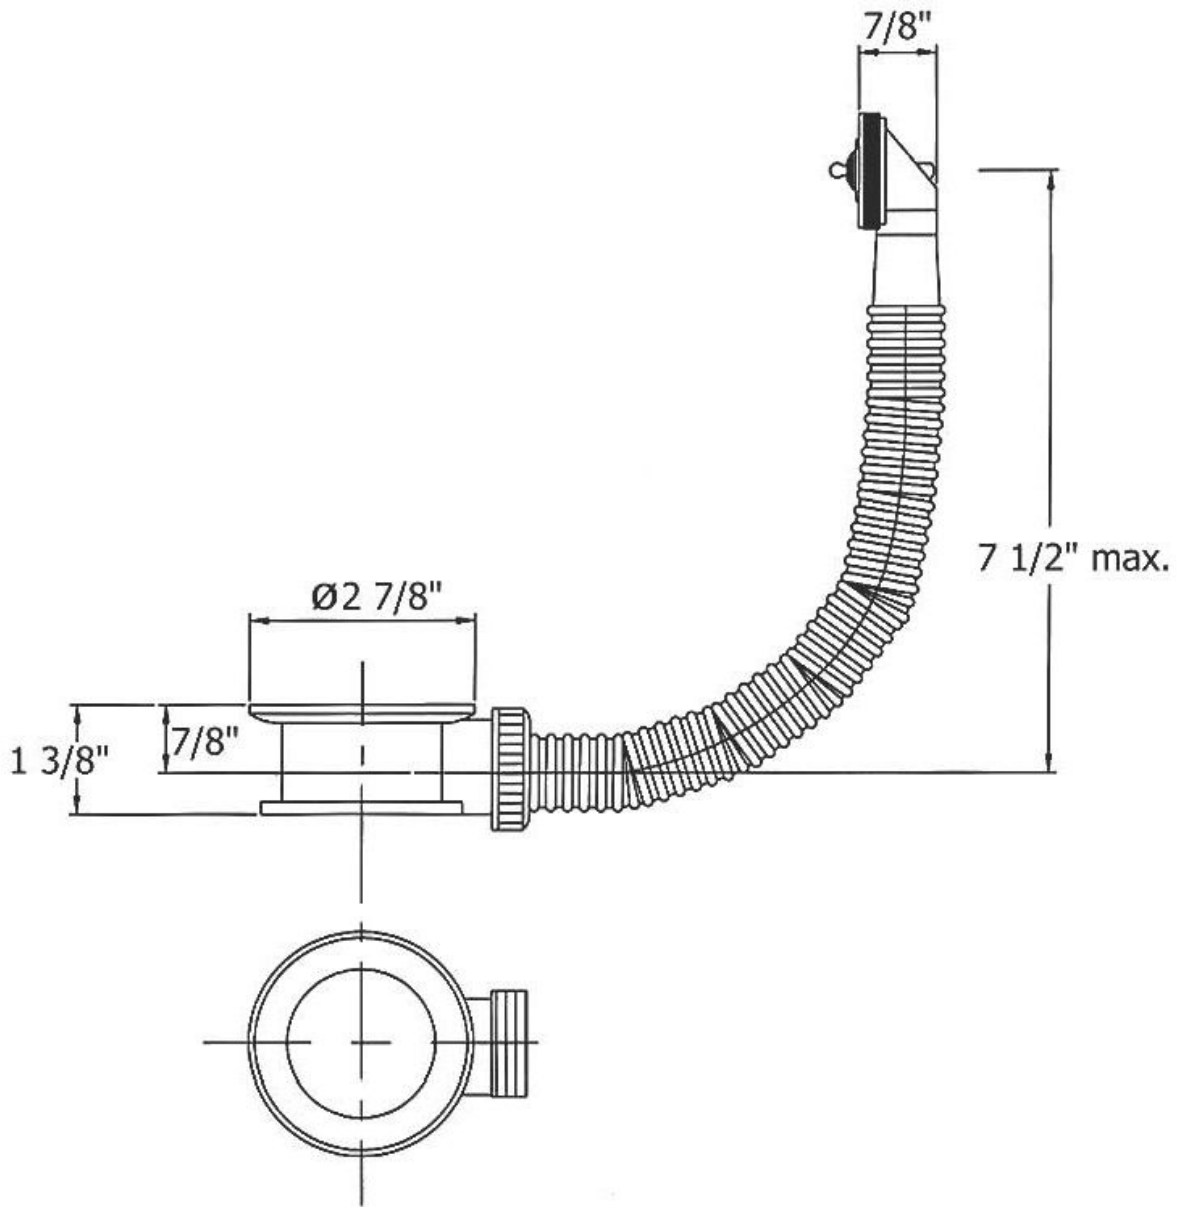

# 4071 – Overflow Set for Pop-up Waste

Part #	Description
01	Drain Gasket
03	Brass Nut
04	Overflow Pipe & Rectangular Ring With Gasket
06	Rectangular Gasket
07	Brass Flange
08	Finished Round Screw

Please follow example when ordering parts for Overflow Set

- To order part# 07 – Brass Flange
  - 990141xx
- Please substitute finish number needed in place of **xx**

**Herbeau**<sup>®</sup>  
L'Art du Sanitaire depuis 1857

# 4071 - Overflow Set for Pop-Up Waste

# 4071 - Overflow Set for Pop-Up Waste

\*P/N = PART NUMBER

○ = FINISHED PARTS  
XX = TWO DIGIT FINISH CODE