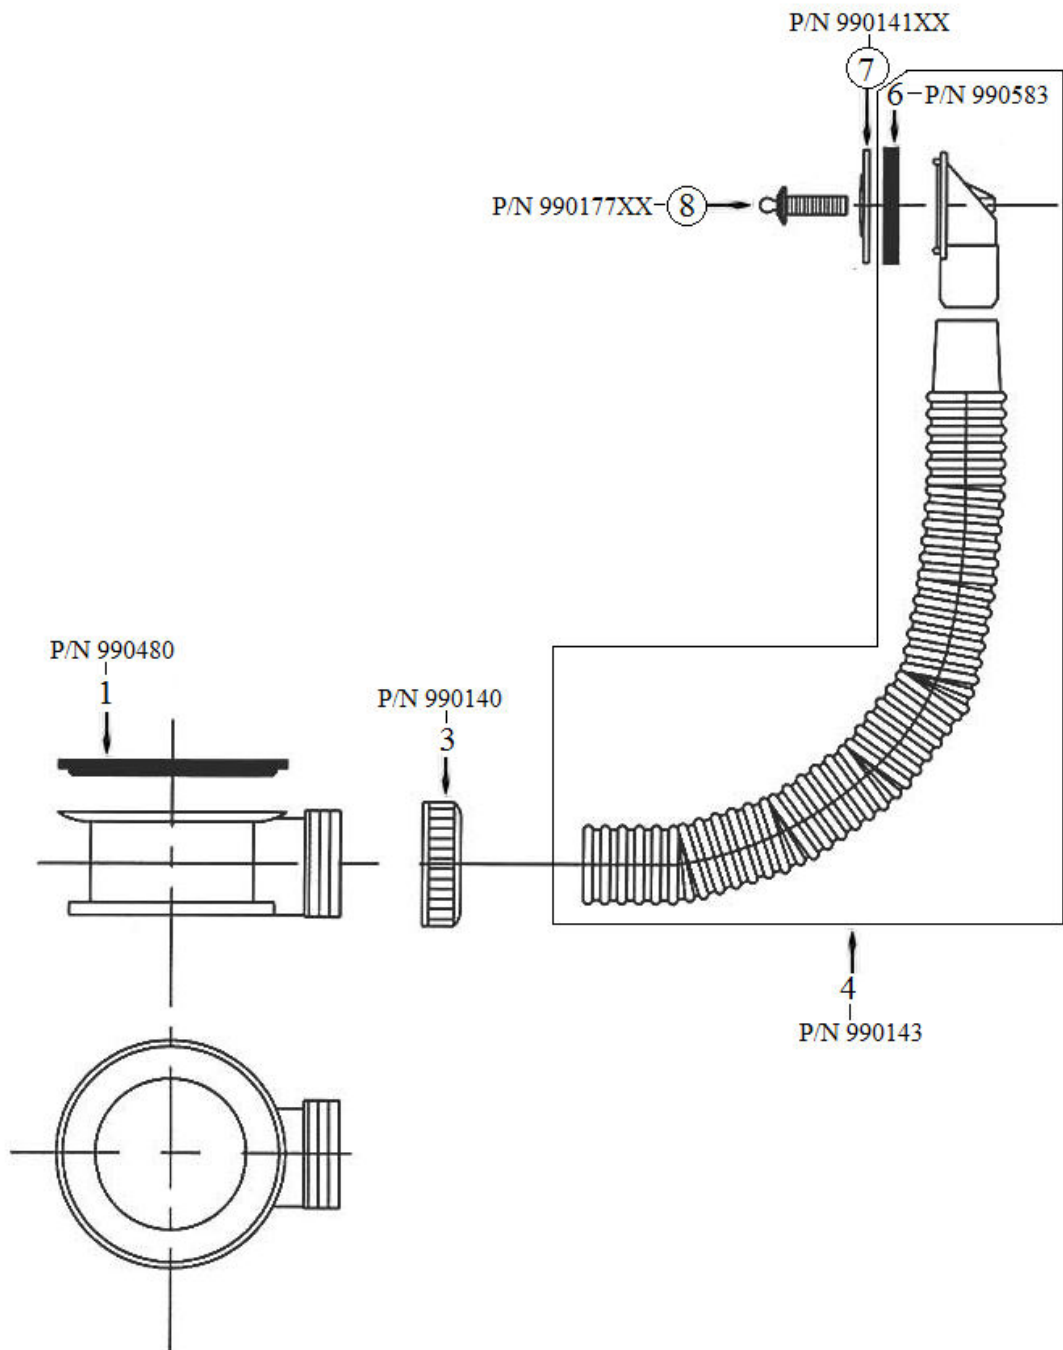

# 4071 – Overflow Set for Pop-up Waste

Part #	Description
01	Drain Gasket
03	Brass Nut
04	Overflow Pipe & Rectangular Ring With Gasket
06	Rectangular Gasket
07	Brass Flange
08	Finished Round Screw

Please follow example when ordering parts for Overflow Set

- To order part# 07 – Brass Flange
  - 990141xx
- Please substitute finish number needed in place of **xx**

**Herbeau**<sup>®</sup>  
L'Art du Sanitaire depuis 1857

# 4071 - Overflow Set for Pop-Up Waste

# 4071 - Overflow Set for Pop-Up Waste

\*P/N = PART NUMBER

○ = FINISHED PARTS  
XX = TWO DIGIT FINISH CODE