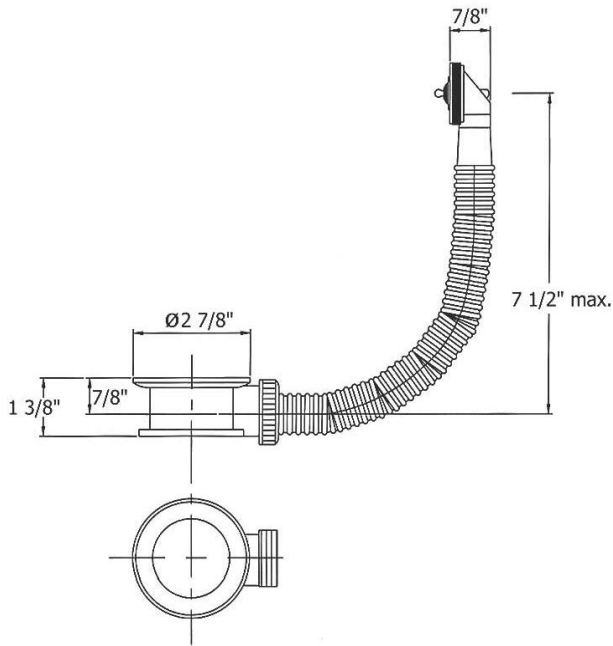

# 4071 – Overflow Set for Pop-up Waste

Part #	Description
01	Drain Gasket
03	Brass Nut
04	Overflow Pipe & Rectangular Ring With Gasket
06	Rectangular Gasket
07	Brass Flange
08	Finished Round Screw

Please follow example when ordering parts for Overflow Set

- To order part# 07 – Brass Flange
  - 990141xx
- Please substitute finish number needed in place of **xx**

**Herbeau**<sup>®</sup>  
L'Art du Sanitaire depuis 1857

# 4071 - Overflow Set for Pop-Up Waste

\*P/N = PART NUMBER

○ = FINISHED PARTS  
XX = TWO DIGIT FINISH CODE