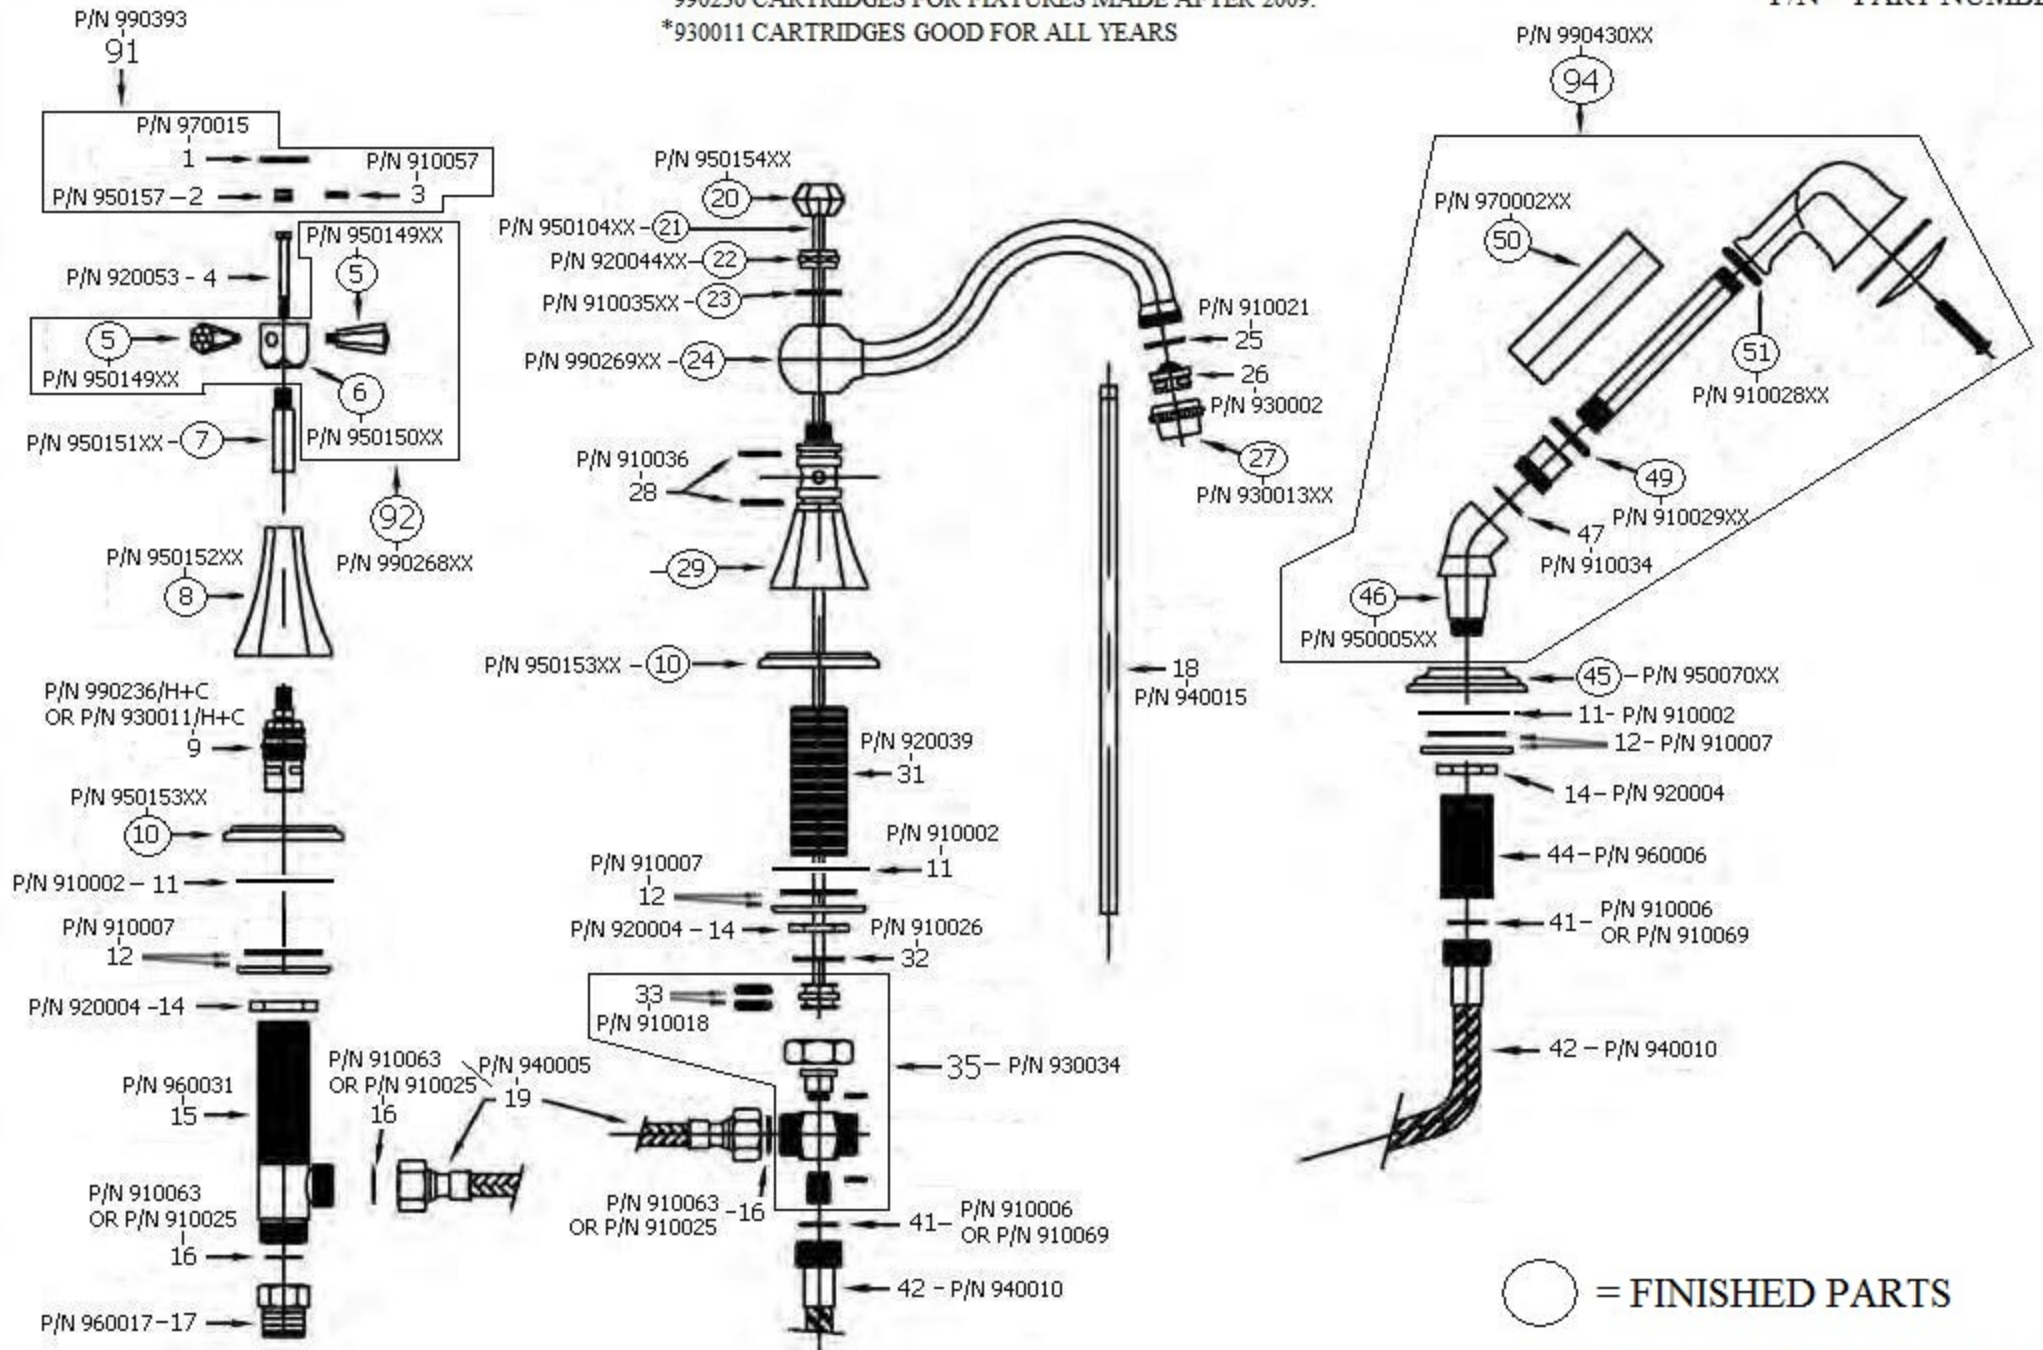

Technical Information

- 1 1/4" Hole Drilling.
- Uses Flühs Ceramic Cartridges.
- Maximum Flow Rate for Tub Spout Is 8.2 GPM.
- Integrated Diverter.
- Back Flow Restrictor Built In.
- With Personal Hand Shower-Maximum flow Rate for Hand Shower is 1.8 GPM.
- 8" – 25" Spread.
- Available Finishes are French Weathered Brass(47), Polished Chrome(48), Solibrass(49), Lacquered Matte Black Nickel(50), Old Gold(52), Old Silver(53), Polished Brass(55), Polished Nickel(56), Brushed Nickel(57), Satin Nickel(60), Antique Lacquered Brass(68), Weathered Brass(70) and Lacquered Polished Black Nickel(71).
- Please See Cleaning Instructions: <http://herbeau.com/CleaningAll.pdf> On Herbeau Website for Finish Care and Maintenance.

01	Ceramic Insert
02	Monarque Insert Holder
03	Rubber O-Ring
04	Handle Screw
05	Monarque Horizontal Handle Stem
06	Monarque Handle Center
07	Vertical Handle Stem
08	Pyramid Body
09	1/2 Turn Ceramic Cartridge – Ecobross
10	Escutcheon
11	Flat Rubber Washer
12	Metal Ring & Rubber Washer
14	Brass Hex Nut
15	Valve Body – Ecobross
16	1/2" Washer
17	1/2" Adapter – Ecobross
18	Copper Supply Tube
19	Flexible Hose F-F
20	Pop-Up Knob
21	Pop-Up Rod
22	Finished Nut

Please follow example when ordering parts for 'Monarque' Roman Tub Set 4-Hole
Deck Mounted

- To order part #20 – Knob For Pop-Up
 - 950154 xx
- Please substitute finish number needed in place of XX.

Herbeau®
L'Art du Sanitaire depuis 1857

○ = FINISHED PARTS

XX = TWO DIGIT FINISH CODE