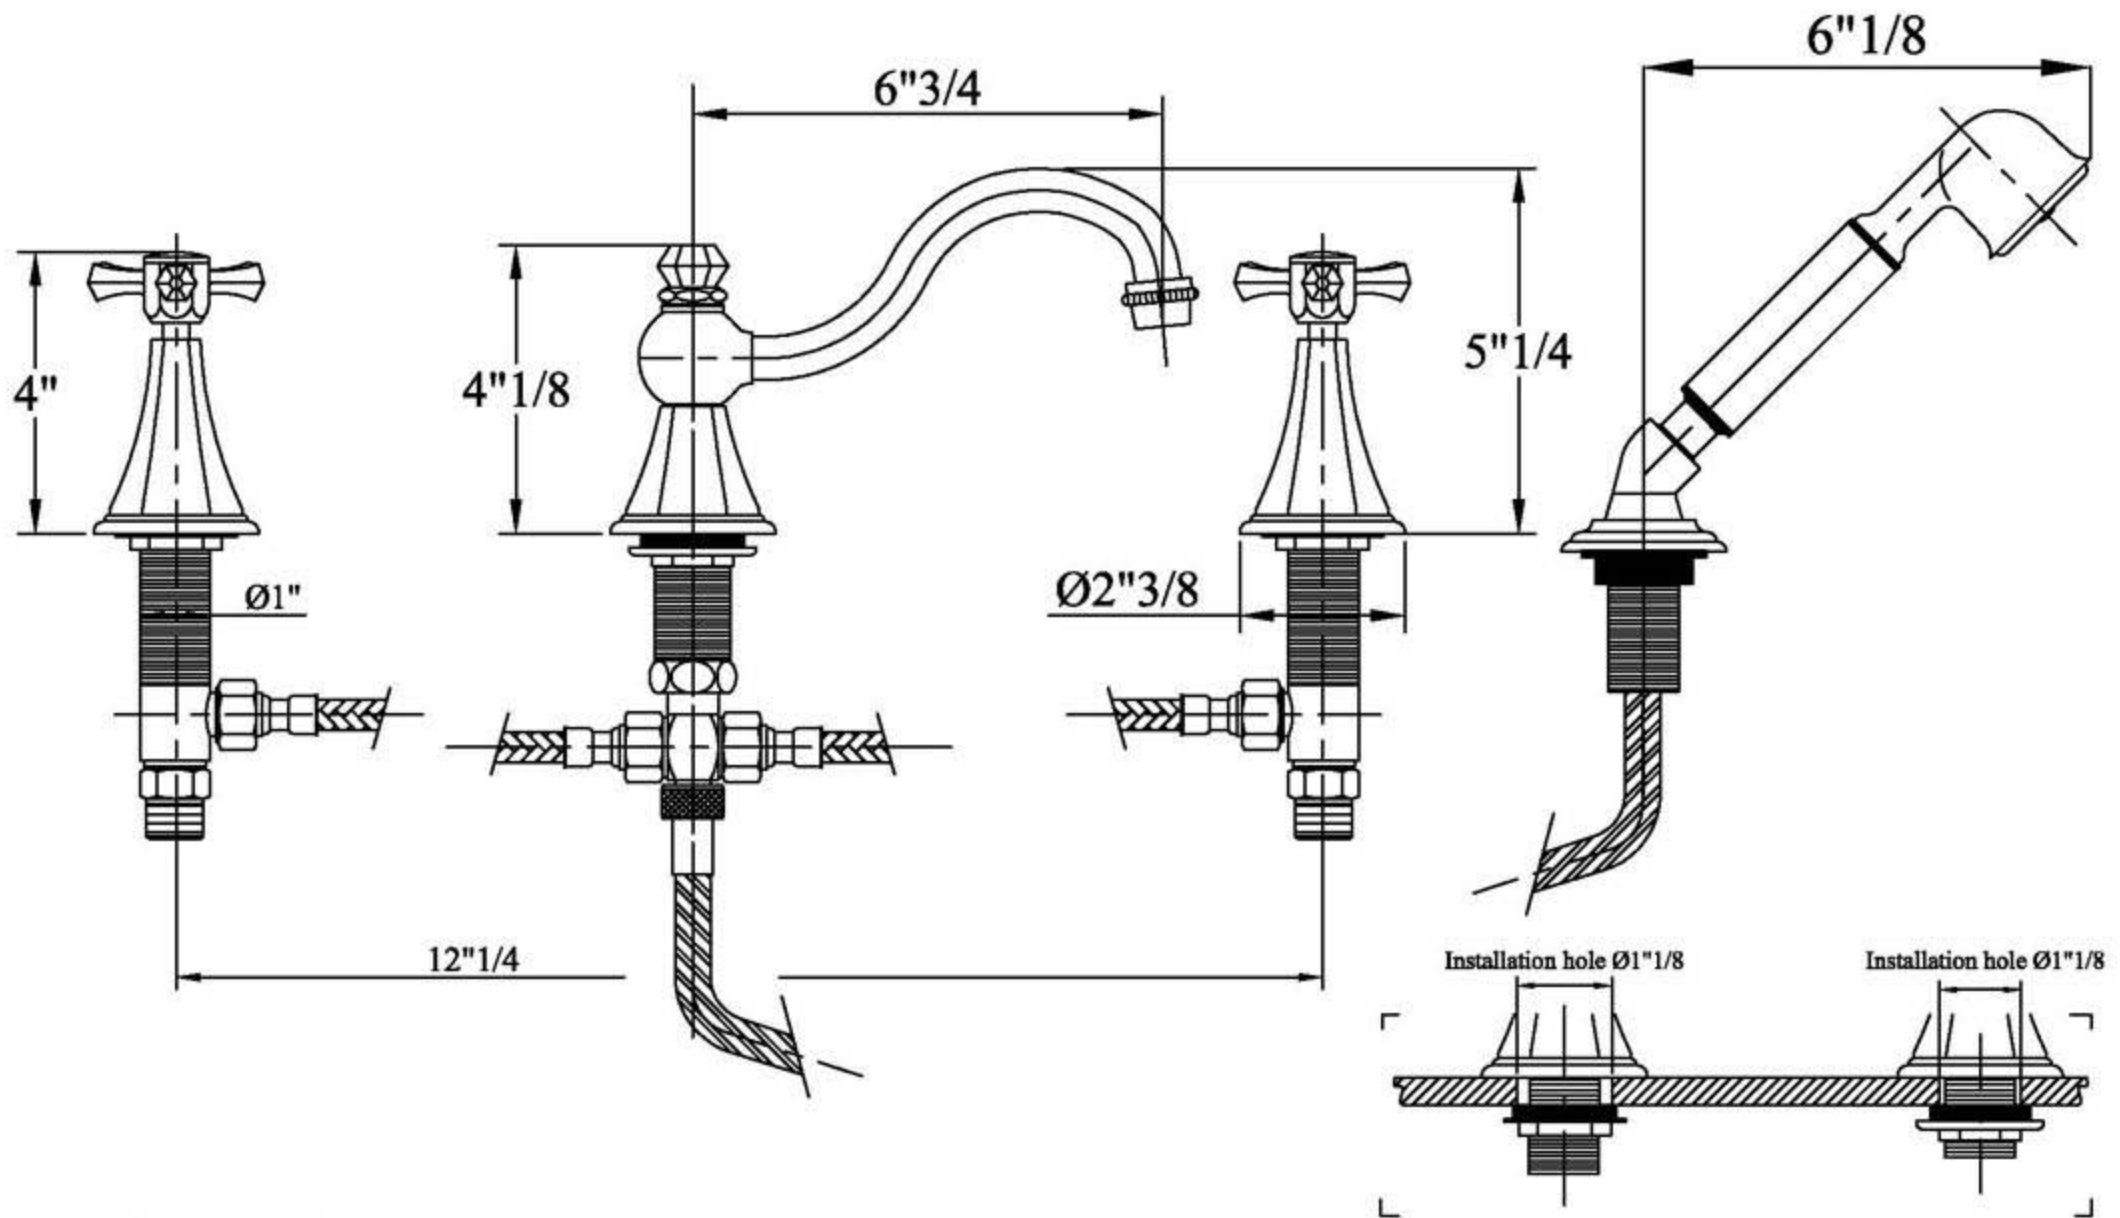

3633 - "Monarque" Roman Tub Set 4-Hole Deck Mounted