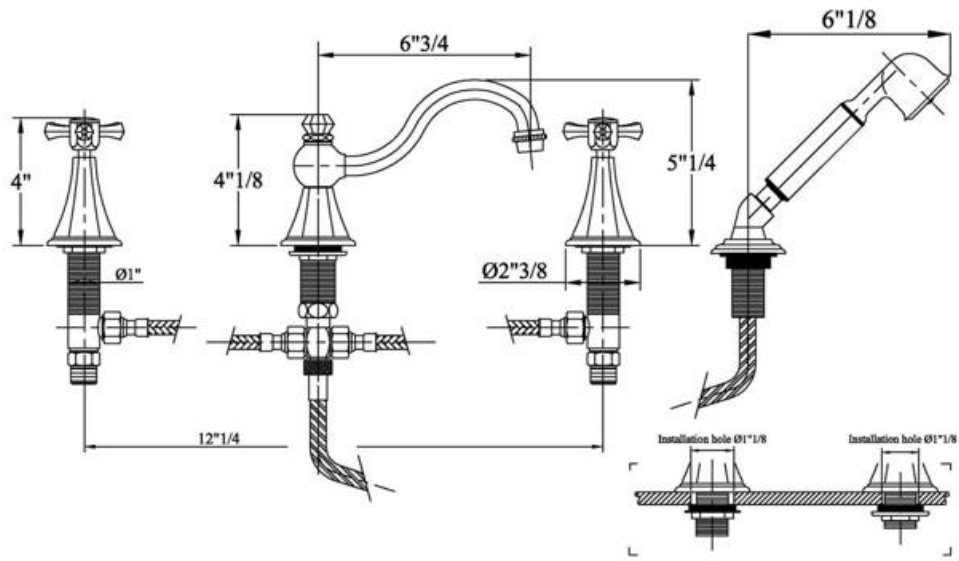

3633 – ‘Monarque’ Roman Tub Set 4-Hole Deck Mounted

Part#	Description
23	Finished Washer
24	Monarque Spout
25	Aerator Washer
26	Aerator Filter
27	Aerator Cover
28	Spout O-Ring
29	Central Pyramid Body
31	Threaded Stem – Ecobrass
32	3/4" Washer
33	Rubber O-Ring
35	Diverter Kit
41	3/8" Washer
42	Braided Hose For Spray
44	Threaded Stem
45	Escutcheon
46	Hand Spray Elbow – Ecobrass
47	1/2" Washer
49	Metal Ring F/Hand Shower

Technical Information

- 1 1/4" Hole Drilling.
- Uses Flühs Ceramic Cartridges.
- Maximum Flow Rate for Tub Spout Is 8.2 GPM.
- Integrated Diverter.
- Back Flow Restrictor Built in.
- With Personal Hand Shower-Maximum Flow Rate for Hand Shower is 1.8 GPM.
- 8" – 25" Spread.
- Available Finishes are French Weathered Brass(47), Polished Chrome(48), SoliBrass(49), Lacquered Matte Black Nickel(50), Old Gold(52), Old Silver(53), Polished Brass(55), Polished Nickel(56), Brushed Nickel(57), Satin Nickel(60), Antique Lacquered Copper(67), Antique Lacquered Brass(68), Weathered Brass(70), Lacquered Polished Black Nickel(71) and Lacquered Polished Copper(80).
- Please See Cleaning Instructions: <http://herbeau.com/CleaningAll.pdf> For Finish Care and Maintenance.

Part#	Description
01	Ceramic Insert
02	Monarque Insert
03	Rubber O-Ring
04	Handle Screw
05	Monarque Horizontal Handle Stem
06	Monarque Handle Center
07	Vertical Handle Stem
08	Pyramid Body
09	1/2 Turn Ceramic Cartridge – Ecobrass
10	Escutcheon
11	Flat Rubber Washer
12	Metal Ring & Rubber Washer
14	Brass Hex Nut
15	Valve Body – Ecobrass
16	1/2" Washer
17	1/2" Adapter – Ecobrass
18	Copper Supply Tube
19	Flexible Hose F-F
20	Pop-Up Knob
21	Pop-Up Rod
22	Finished Nut
50	Finished Hand Shower Handle
51	Metal Ring F/Hand Shower
91	Monarque Insert Assembly
92	Monarque Handle Assembly
94	Monarque Complete Deck Hand Shower