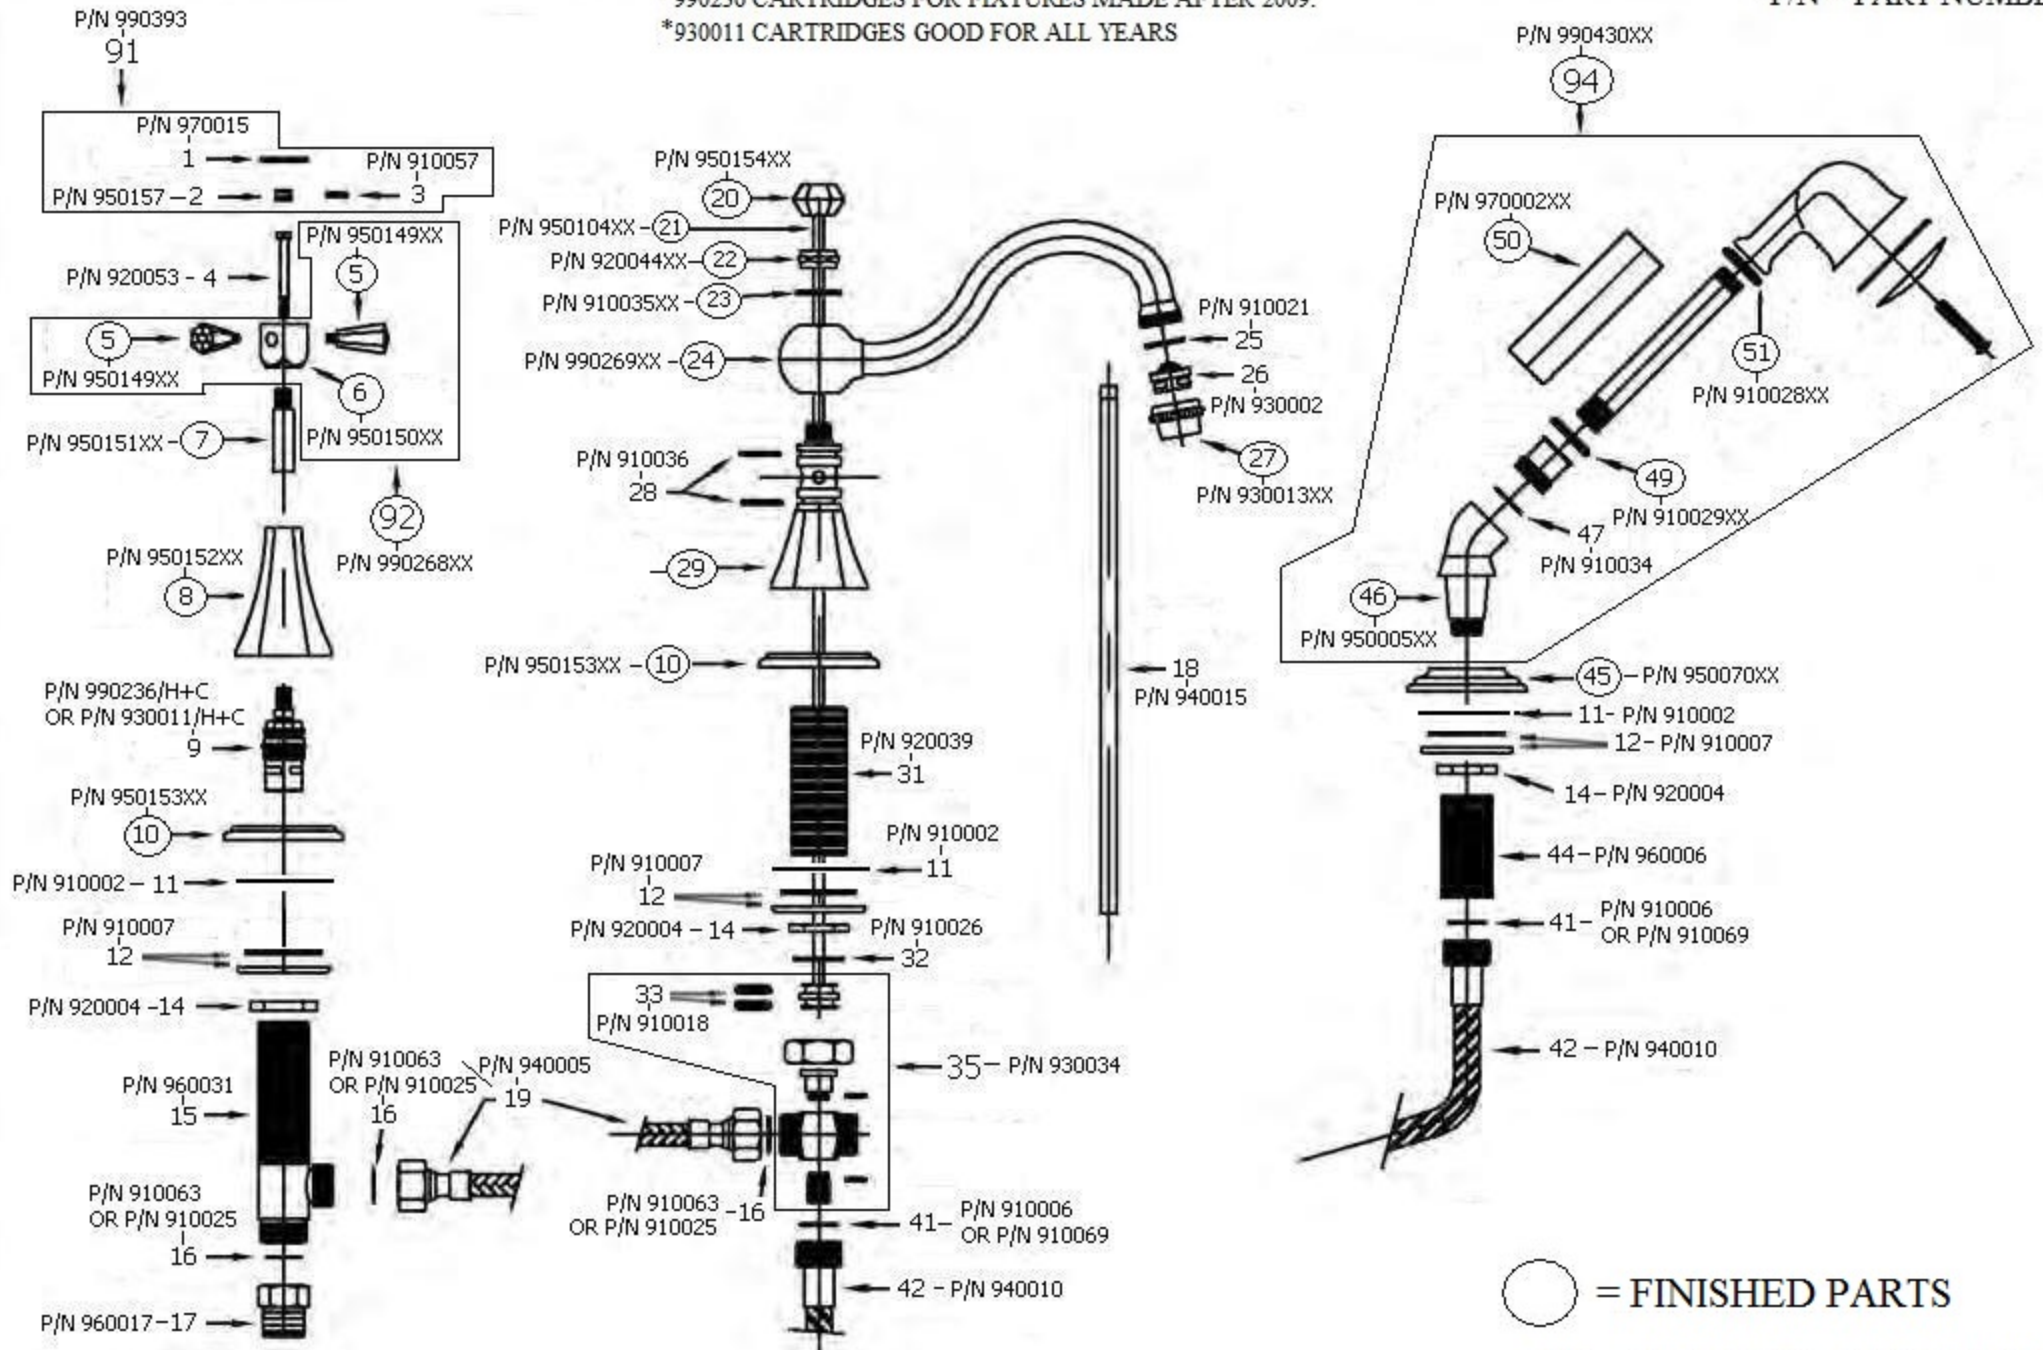

Technical Information

- 1 1/4" Hole Drilling.
- Uses Flühs Ceramic Cartridges.
- Maximum Flow Rate for Tub Spout Is 8.2 GPM.
- Integrated Diverter.
- Back Flow Restrictor Built in.
- With Personal Hand Shower-Maximum Flow Rate for Hand Shower is 1.8 GPM.
- 8" – 25" Spread.
- Available Finishes are French Weathered Brass(47), Polished Chrome(48), SoliBrass(49), Lacquered Matte Black Nickel(50), Old Gold(52), Old Silver(53), Polished Brass(55), Polished Nickel(56), Brushed Nickel(57), Satin Nickel(60), Antique Lacquered Copper(67), Antique Lacquered Brass(68), Weathered Brass(70), Lacquered Polished Black Nickel(71) and Lacquered Polished Copper(80).
- Please See Cleaning Instructions: <http://herbeau.com/CleaningAll.pdf> For Finish Care and Maintenance.

Part#	Description
01	Ceramic Insert
02	Monarque Insert
03	Rubber O-Ring
04	Handle Screw
05	Monarque Horizontal Handle Stem
06	Monarque Handle Center
07	Vertical Handle Stem
08	Pyramid Body
09	1/2 Turn Ceramic Cartridge – Ecobrass
10	Escutcheon
11	Flat Rubber Washer
12	Metal Ring & Rubber Washer
14	Brass Hex Nut
15	Valve Body – Ecobrass
16	1/2" Washer
17	1/2" Adapter – Ecobrass
18	Copper Supply Tube
19	Flexible Hose F-F
20	Pop-Up Knob
21	Pop-Up Rod
22	Finished Nut
50	Finished Hand Shower Handle
51	Metal Ring F/Hand Shower
91	Monarque Insert Assembly
92	Monarque Handle Assembly
94	Monarque Complete Deck Hand Shower

Herbeau®
L'Art du Sanitaire depuis 1857

3633 - "Monarque" Roman Tub Set 4-Hole Deck Mounted

3633 - "Monarque" Roman Tub Set 4-Hole Deck Mounted

*990236 CARTRIDGES FOR FIXTURES MADE AFTER 2009.
 *930011 CARTRIDGES GOOD FOR ALL YEARS

*P/N = PART NUMBER

○ = FINISHED PARTS
 XX = TWO DIGIT FINISH CODE