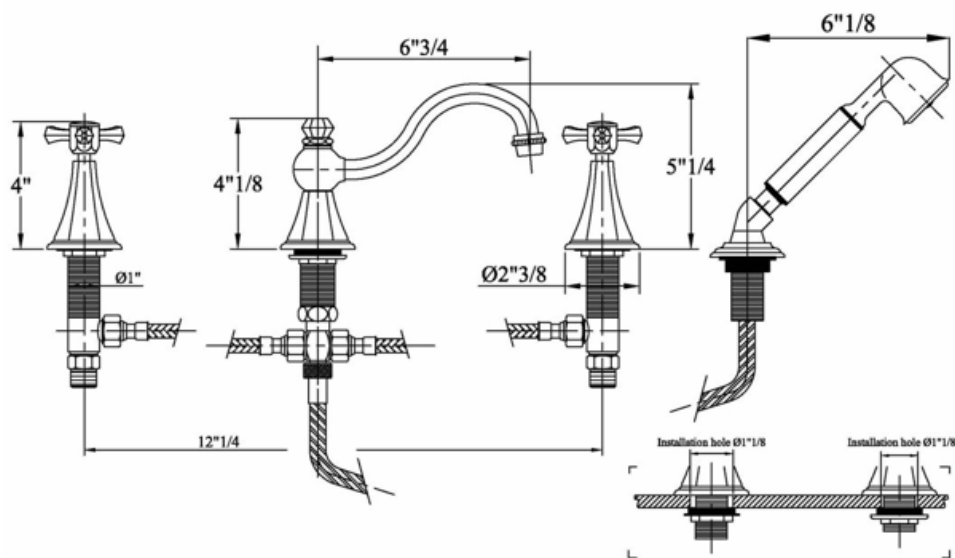

3633 - "Monarque" Roman Tub Set 4-Hole Deck Mounted

Part#	Description
23	Finished Washer
24	Monarque Spout
25	Aerator Washer
26	Aerator Filter
27	Aerator Cover
28	Spout O-Ring
29	Central Pyramid Body
31	Threaded Stem – Ecobross
32	3/4" Washer
33	Rubber O-Ring
35	Diverter Kit
41	3/8" Washer
42	Braided Hose For Spray
44	Threaded Stem
45	Escutcheon
46	Hand Spray Elbow – Ecobross
47	1/2" Washer
49	Metal Ring F/Hand Shower
50	Finished Hand Shower Handle
51	Metal Ring F/Hand Shower
91	Monarque Insert Assembly
92	Monarque Handle Assembly
94	Monarque Complete Deck Hand Shower

Technical Information

- 1 1/4" Hole Drilling.
- Uses Flühs Ceramic Cartridges.
- Maximum Flow Rate for Tub Spout Is 8.2 GPM.
- Integrated Diverter.
- Back Flow Restrictor Built In.
- With Personal Hand Shower-Maximum flow Rate for Hand Shower is 1.8 GPM.
- 8" – 25" Spread.
- Available Finishes are French Weathered Brass(47), Polished Chrome(48), Solibrass(49), Lacquered Matte Black Nickel(50), Old Gold(52), Old Silver(53), Polished Brass(55), Polished Nickel(56), Brushed Nickel(57), Satin Nickel(60), Antique Lacquered Brass(68), Weathered Brass(70) and Lacquered Polished Black Nickel(71).
- Please See Cleaning Instructions: <http://herbeau.com/CleaningAll.pdf> On Herbeau Website for Finish Care and Maintenance.

01	Ceramic Insert
02	Monarque Insert Holder
03	Rubber O-Ring
04	Handle Screw
05	Monarque Horizontal Handle Stem
06	Monarque Handle Center
07	Vertical Handle Stem
08	Pyramid Body
09	1/2 Turn Ceramic Cartridge – Ecobross
10	Escutcheon
11	Flat Rubber Washer
12	Metal Ring & Rubber Washer
14	Brass Hex Nut
15	Valve Body – Ecobross
16	1/2" Washer
17	1/2" Adapter – Ecobross
18	Copper Supply Tube
19	Flexible Hose F-F
20	Pop-Up Knob
21	Pop-Up Rod
22	Finished Nut

Please follow example when ordering parts for 'Monarque' Roman Tub Set 4-Hole
Deck Mounted

- To order part #20 – Knob For Pop-Up
 - 950154 xx
- Please substitute finish number needed in place of XX.

Herbeau®
L'Art du Sanitaire depuis 1857