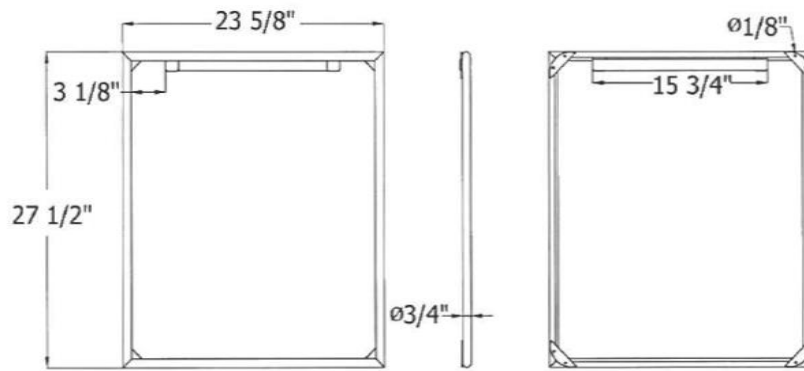

3131 – ‘Royale’ Mirror

Part #

Description

Technical Information

- 27 ½” H X 23 5/8” W.
- ¾” thick.
- Available finishes are French Weathered Brass (47), Polished Chrome (48), SoliBrass (49), Lacquered Matte Black Nickel (50), Old Gold (52), Old Silver (53), Polished Brass (55), Polished Nickel (56), Brushed Nickel (57), Satin Nickel (60), Antique Lacquered Copper (67), Antique Lacquered Brass (68), Weathered Brass (70), Lacquered Polished Black Nickel (71) and Lacquered Polished Copper (80).
- Please See Cleaning Instructions:
<http://herbeau.com/CleaningAll.pdf> For Finish Care and Maintenance Information.