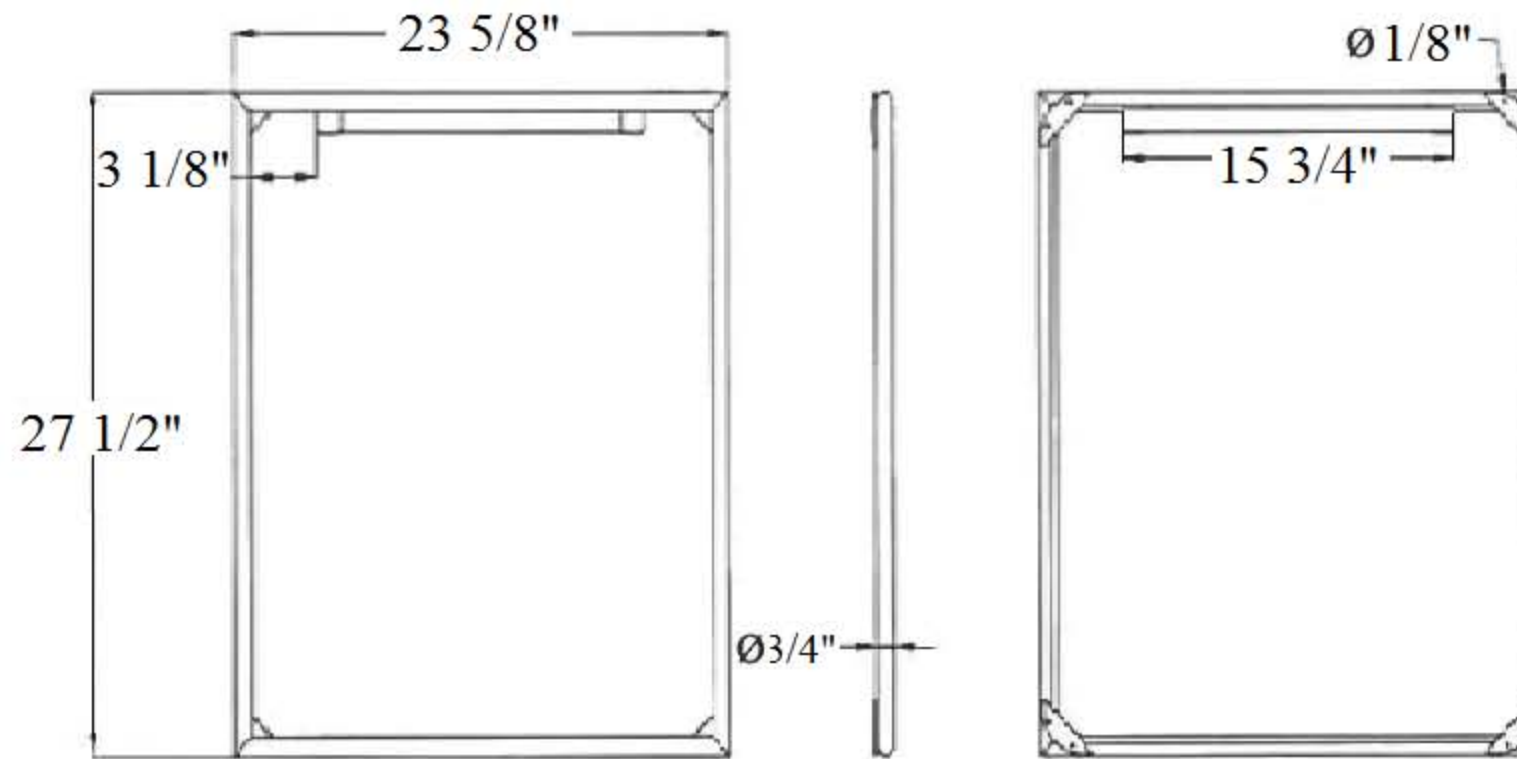

3131 – ‘Royale’ Mirror

Part #

Description

Technical Information

- 27 ½” H X 23 5/8” W.
- ¾” thick.
- Available finishes are French Weathered Brass (47), Polished Chrome (48), SoliBrass (49), Lacquered Matte Black Nickel (50), Old Gold (52), Old Silver (53), Polished Brass (55), Polished Nickel (56), Brushed Nickel (57), Satin Nickel (60), Antique Lacquered Copper (67), Antique Lacquered Brass (68), Weathered Brass (70), Lacquered Polished Black Nickel (71) and Lacquered Polished Copper (80).
- Please See Cleaning Instructions:
<http://herbeau.com/CleaningAll.pdf> For Finish Care and Maintenance Information.

Herbeau®
 L'Art du Sanitaire depuis 1857

3131 - 'Royale' Mirror

Copyright©2017 Herbeau Creations. All rights reserved. All product and specifications are subject to change without notice. Herbeau Creations is not responsible for typographical and/or dimensional errors. Typographical errors are subject to correction.