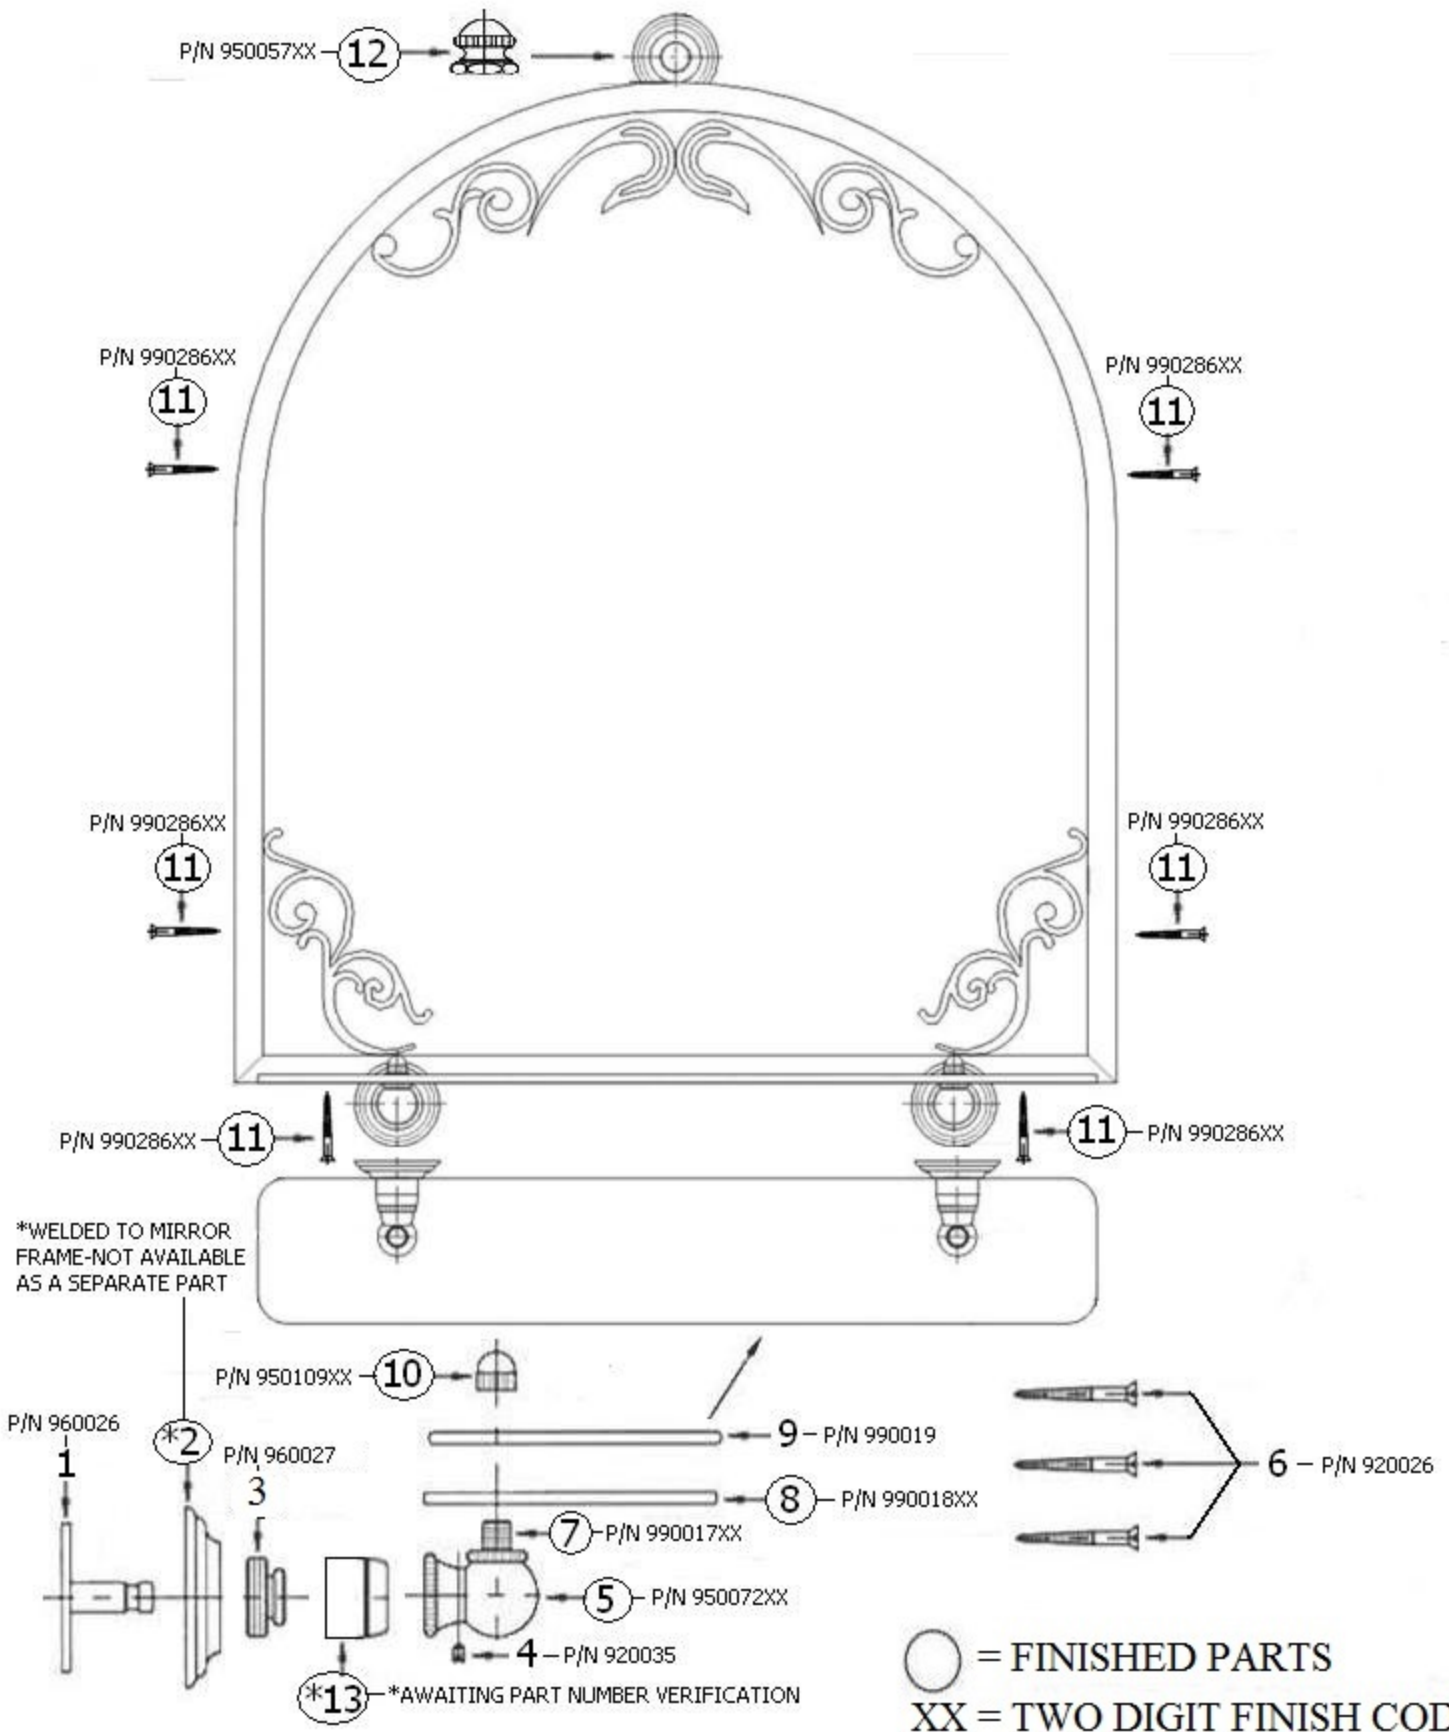

3130 – ‘Royale’ Art Nouveau Mirror and Shelf

Part #	Description
01	Mounting Plate
03	Connection For Escutcheon
04	Set Screw
05	Ball Joint
06	Mounting Screw Kit
07	Ball Thread
08	Glass Shelf Holder
09	Glass Shelf
10	End Cap
11	Finished Machine Screw
12	Top Knob
*13	*Finished Neck - Awaiting Part Number Verification

Please follow example when ordering parts for ‘Royale’ Mirror

- To order part# 08 – Glass Shelf Holder
 - 990018xx
- Please substitute finish number needed in place of **XX**

Herbeau®
L'Art du Sanitaire depuis 1857

3130 - 'Royale' Mirror

3130 - 'Royale' Mirror

*P/N = PART NUMBER

Copyright©2017 Herbeau Creations. All rights reserved. All product and specifications are subject to change without notice. Herbeau Creations is not responsible for typographical and/or dimensional errors. Typographical errors are subject to correction.