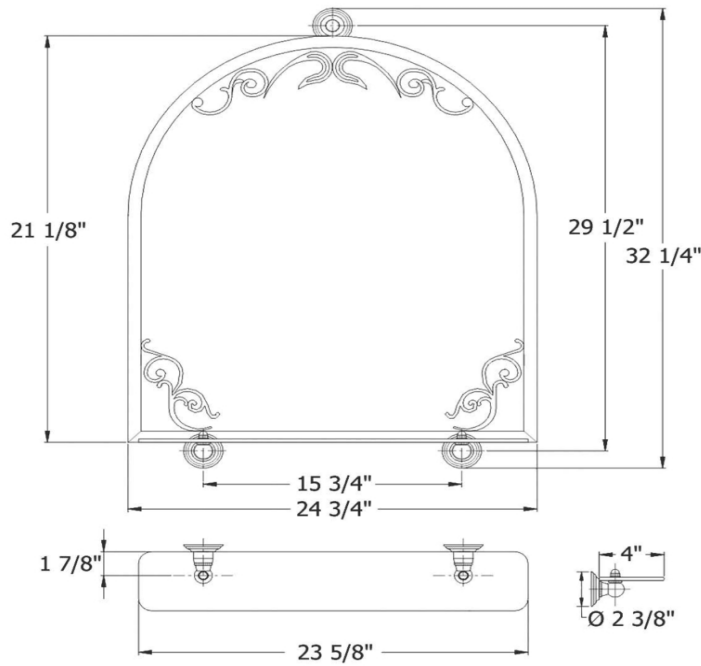

3130 – ‘Royale’ Art Nouveau Mirror and Shelf

Part #	Description
01	Mounting Plate
03	Connection For Escutcheon
04	Set Screw
05	Ball Joint
06	Mounting Screw Kit
07	Ball Thread
08	Glass Shelf Holder
09	Glass Shelf
10	End Cap
11	Finished Machine Screw
12	Top Knob
*13	*Finished Neck - Awaiting Part Number Verification

Please follow example when ordering parts for ‘Royale’ Mirror

- To order part# 08 – Glass Shelf Holder
 - 990018xx
- Please substitute finish number needed in place of **XX**

Herbeau®
L'Art du Sanitaire depuis 1857

3130 - 'Royale' Mirror

3130 - 'Royale' Mirror

*P/N = PART NUMBER

Copyright©2017 Herbeau Creations. All rights reserved. All product and specifications are subject to change without notice. Herbeau Creations is not responsible for typographical and/or dimensional errors. Typographical errors are subject to correction.