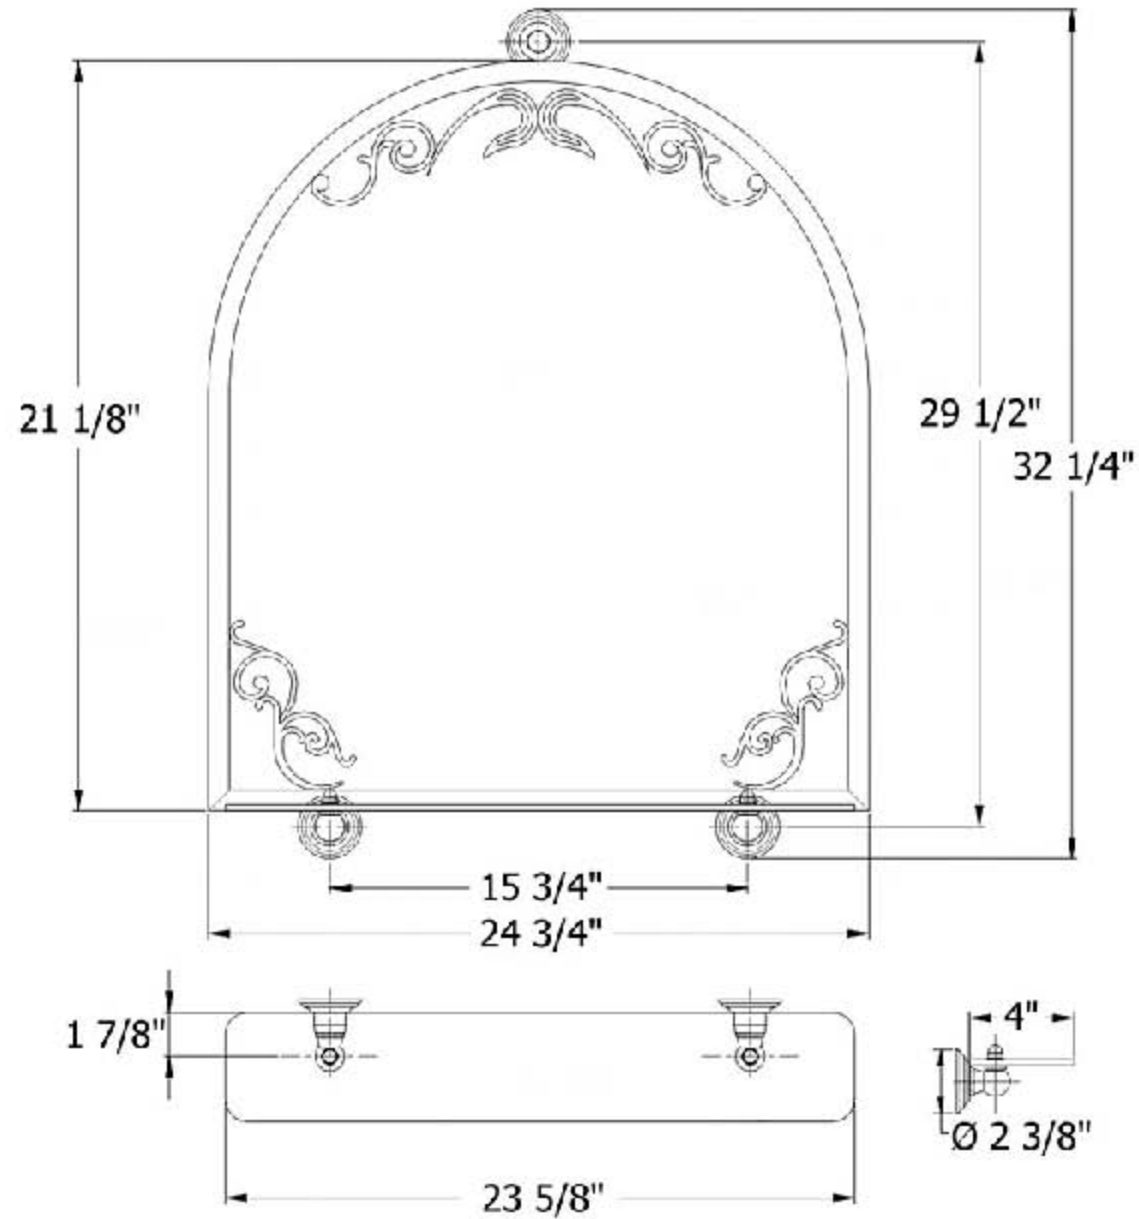

3130 – ‘Royale’ Art Nouveau Mirror and Shelf

Part #	Description
01	Mounting Plate
03	Connection For Escutcheon
04	Set Screw
05	Ball Joint
06	Mounting Screw Kit
07	Ball Thread
08	Glass Shelf Holder
09	Glass Shelf
10	End Cap
11	Finished Machine Screw
12	Top Knob
*13	*Finished Neck - Awaiting Part Number Verification

Please follow example when ordering parts for ‘Royale’ Mirror

- To order part# 08 – Glass Shelf Holder
 - 990018xx
- Please substitute finish number needed in place of **XX**

Herbeau®
L'Art du Sanitaire depuis 1857

3130 - 'Royale' Mirror

3130 - 'Royale' Mirror

*P/N = PART NUMBER

Copyright©2017 Herbeau Creations. All rights reserved. All product and specifications are subject to change without notice. Herbeau Creations is not responsible for typographical and/or dimensional errors. Typographical errors are subject to correction.