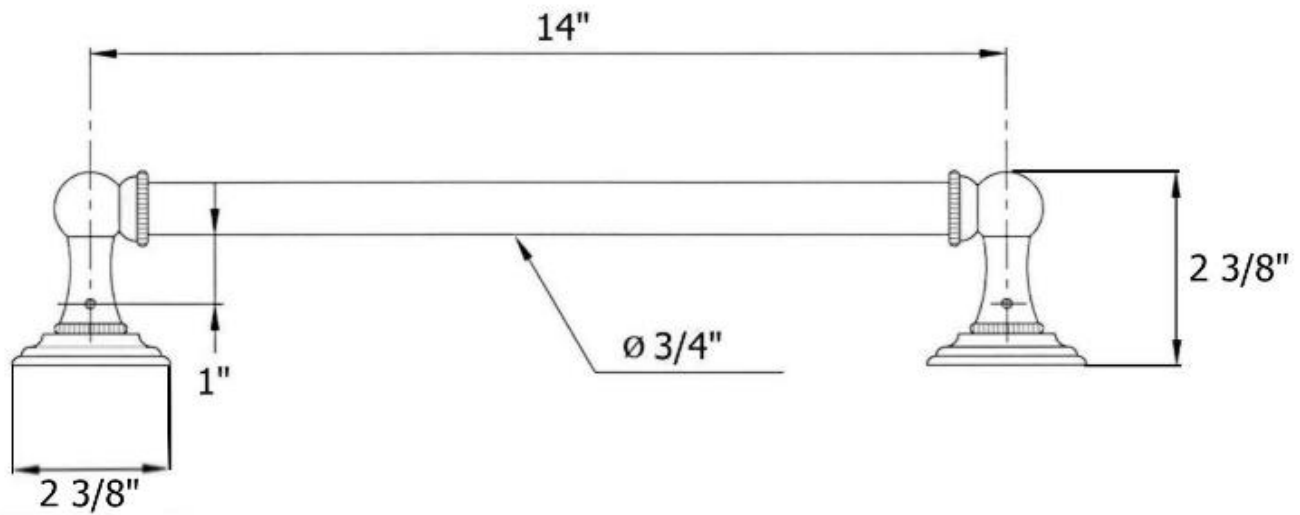

3115 – ‘Royale’ Hand Rail

Technical Information

- Available finishes are French Weathered Brass (47), Polished Chrome (48), SoliBrass (49), Lacquered Matte Black Nickel (50), Old Gold (52), Old Silver (53), Polished Brass (55), Polished Nickel (56), Brushed Nickel (57), Satin Nickel (60), Antique Lacquered Copper (67), Antique Lacquered Brass (68), Weathered Brass (70), Lacquered Polished Black Nickel (71) and Lacquered Polished Copper (80).
- Please See Cleaning Instructions: <http://herbeau.com/CleaningAll.pdf> For Finish Care and Maintenance Information.

Part#

Description

01	Finished Bar
02	Connection For Escutcheon
03	Left Side Bracket
04	Set Screw
05	Right Side Bracket
06	Escutcheon
07	Mounting Plate
08	Mounting Screw Kit
09	Coupling For Slide Bar

Please follow example when ordering parts for ‘Royale’ Hand Rail

- To order part#06 – Escutcheon
  - 950070xx
- Please substitute finish number needed in place of xx

Herbeau®
L'Art du Sanitaire depuis 1857