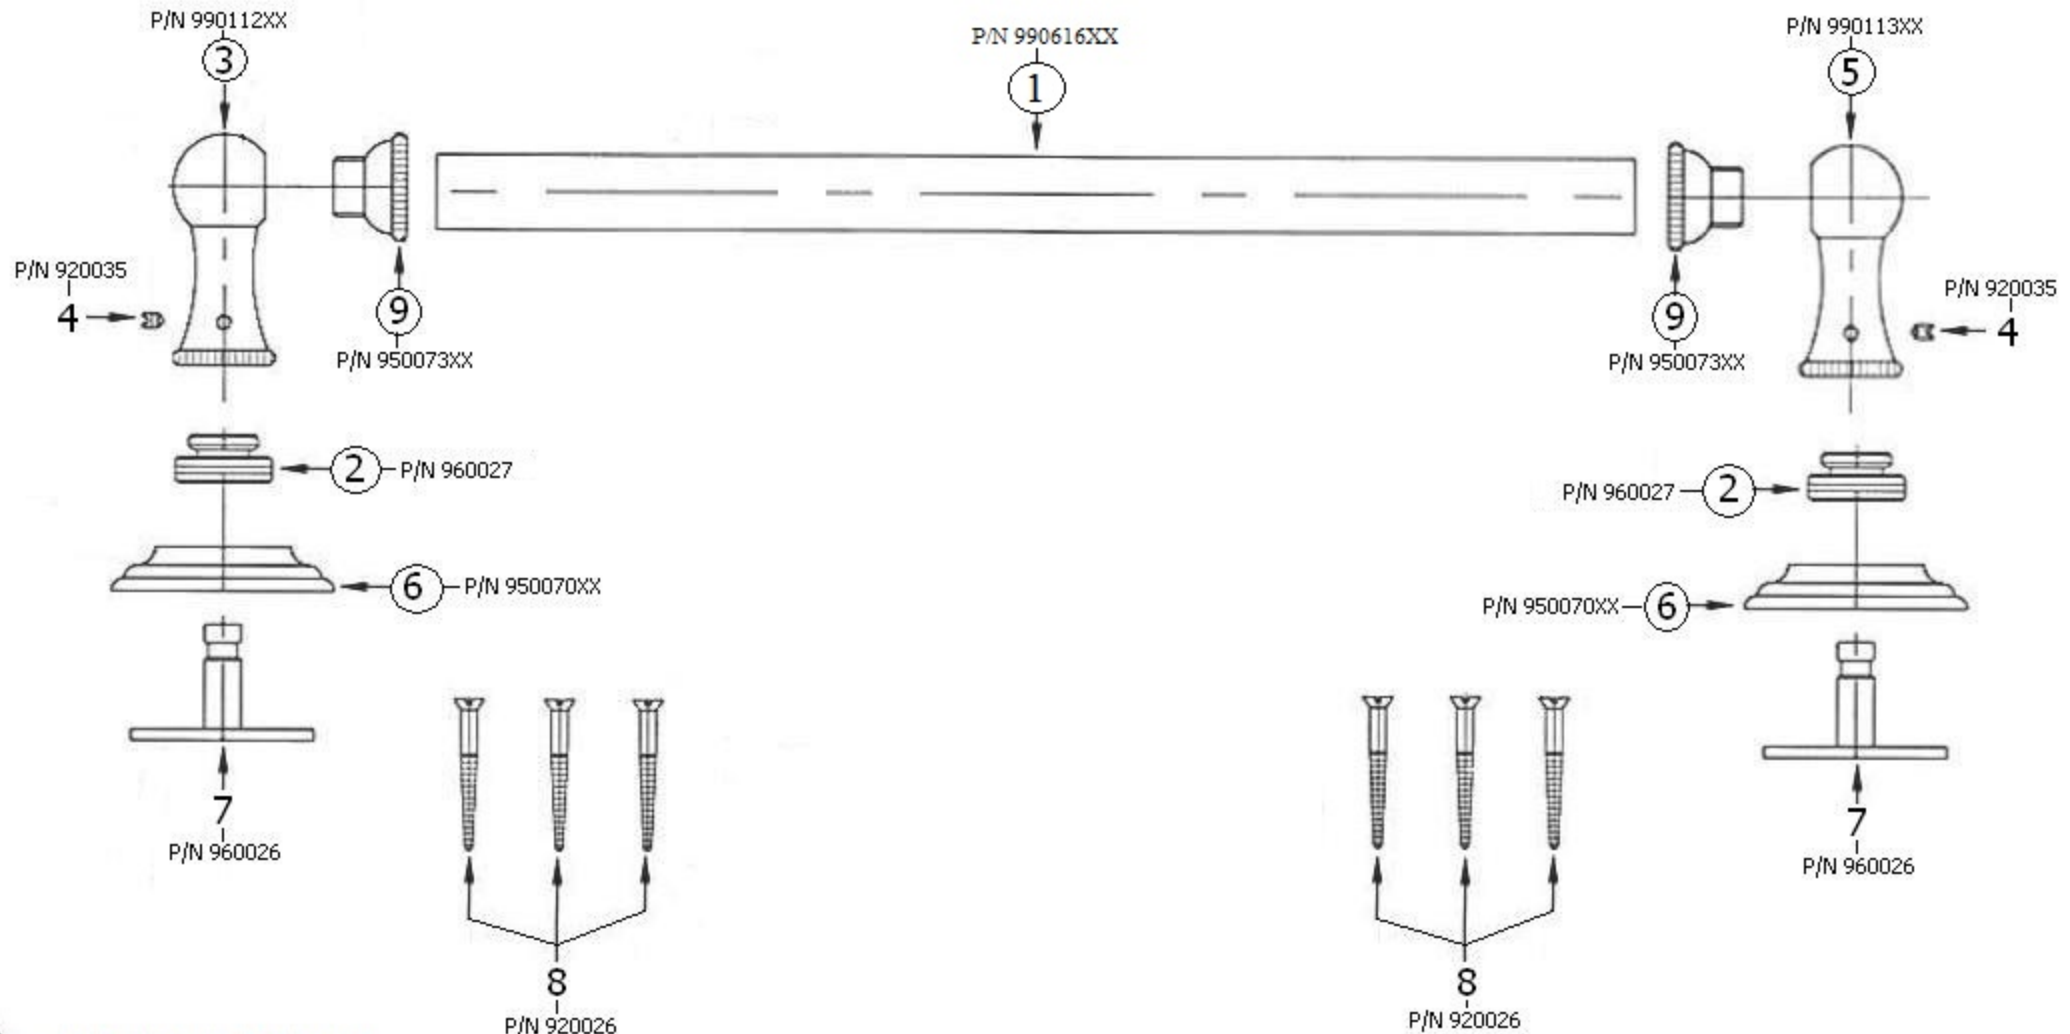

## Description

01	Finished Bar
02	Connection For Escutcheon
03	Left Side Bracket
04	Set Screw
05	Right Side Bracket
06	Escutcheon
07	Mounting Plate
08	Mounting Screw Kit
09	Coupling For Slide Bar

Please follow example when ordering parts for ‘Royale’ Hand Rail

- To order part#06 – Escutcheon
  - 950070xx
- Please substitute finish number needed in place of xx

**Herbeau**<sup>®</sup>  
L'Art du Sanitaire depuis 1857

# 3115 - 'Royale' Hand Rail

# 3115 - 'Royale' Hand Rail

\*P/N = PART NUMBER

○ = FINISHED PARTS  
XX = TWO DIGIT FINISH CODE