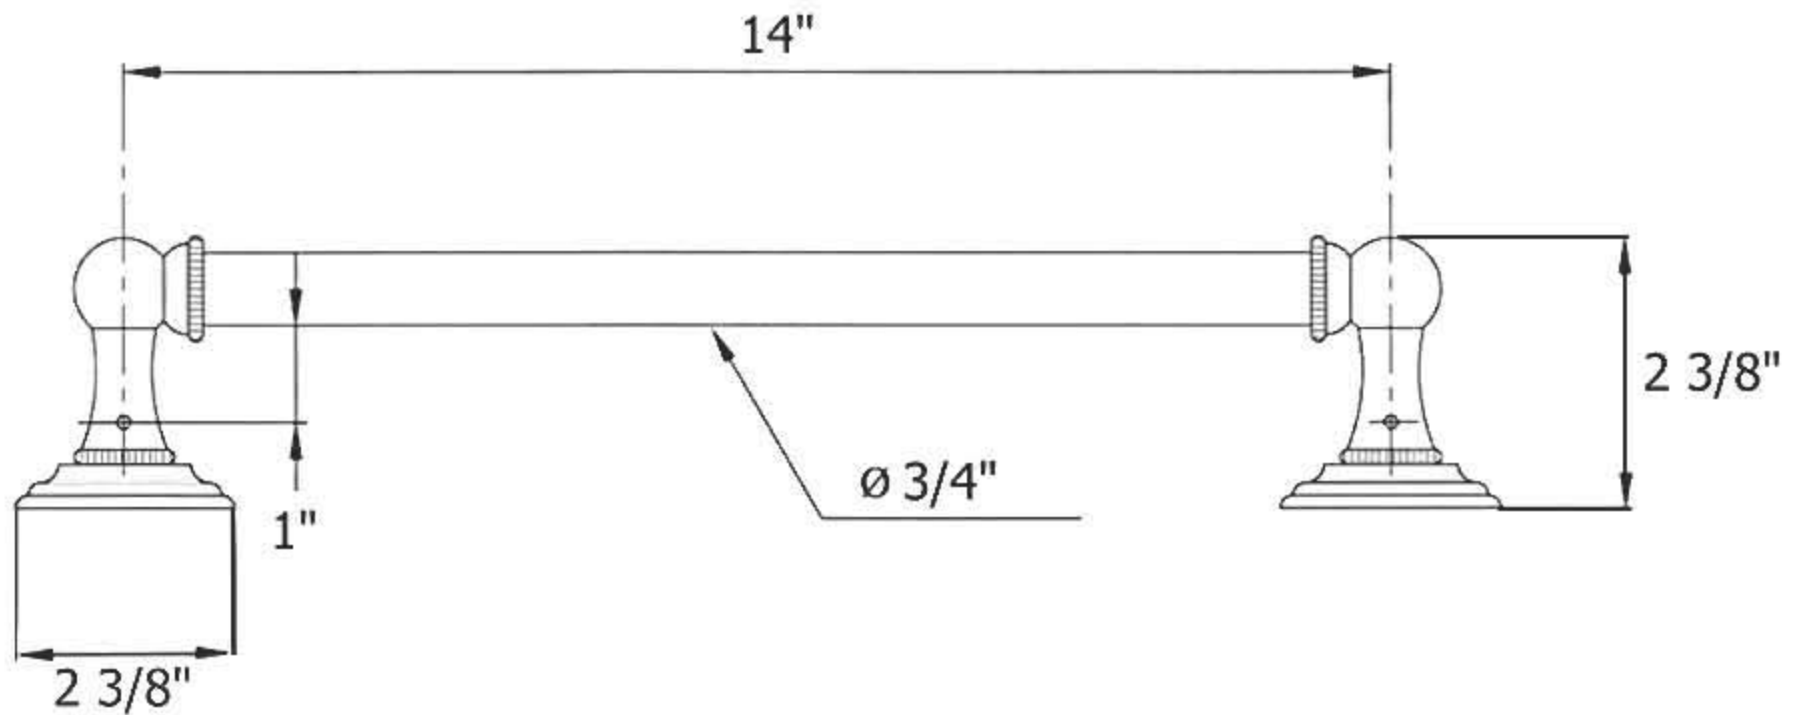

3115 - 'Royale' Hand Rail