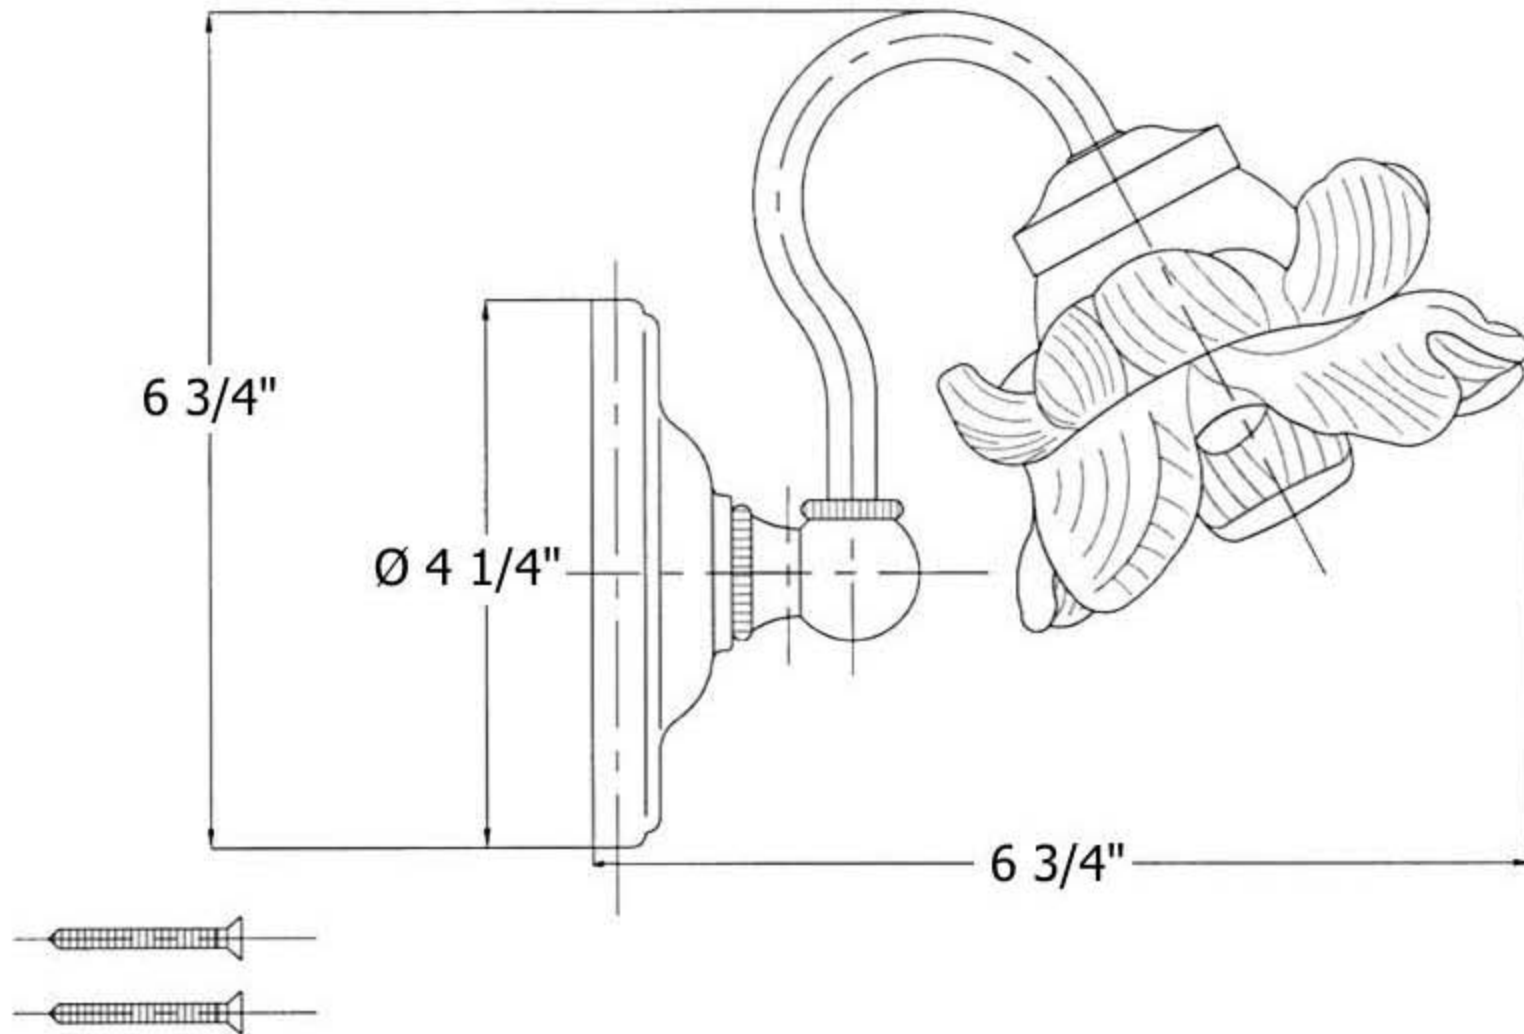

3114 - 'Royale' Wall Light

Technical Information

- UL listed.
- Maximum 60 watt bulb.
- Frosted tulip globe.
- Available finishes are French Weathered Brass (47), Polished Chrome (48), SoliBrass (49), Lacquered Matte Black Nickel (50), Old Gold (52), Old Silver (53), Polished Brass (55), Polished Nickel (56), Brushed Nickel (57), Satin Nickel (60), Antique Lacquered Copper (67), Antique Lacquered Brass (68), Weathered Brass (70), Lacquered Polished Black Nickel (71) and Lacquered Polished Copper (80).
- Please See Cleaning Instructions: <http://herbeau.com/CleaningAll.pdf> For Finish Care and Maintenance Information.

Part#

Description

01	Threaded Stem
02	Socket Set For Wall Light
03	Threaded Pipe
04	Screw Cap
05	Glass Tulip
07	Set Screw
08	Threaded Stem
09	Finished Nut
10	Wall Mount Plate
11	Wall Escutcheon
12	Mounting Screw Kit
13	Electric Wire
14	Arm Assembly
15	Escutcheon

Please follow example when ordering parts for 'Royale' Wall Light

- To order part#09 – Finished Nut
 - 920033xx
- Please substitute finish number needed in place of **xx**

Herbeau[®]
L'Art du Sanitaire depuis 1857

3114 - 'Royale' Wall Light

3114 - 'Royale' Wall Light

*P/N = PART NUMBER

○ = FINISHED PARTS

XX = TWO DIGIT FINISH CODE