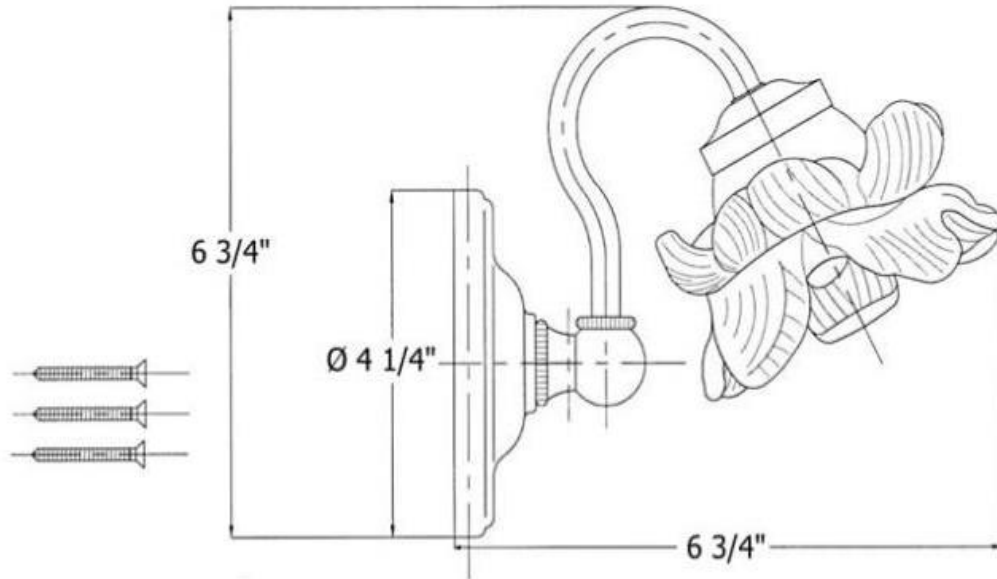

3114 - 'Royale' Wall Light

Technical Information

- UL listed.
- Maximum 60 watt bulb.
- Frosted tulip globe.
- Available finishes are French Weathered Brass (47), Polished Chrome (48), SoliBrass (49), Lacquered Matte Black Nickel (50), Old Gold (52), Old Silver (53), Polished Brass (55), Polished Nickel (56), Brushed Nickel (57), Satin Nickel (60), Antique Lacquered Copper (67), Antique Lacquered Brass (68), Weathered Brass (70), Lacquered Polished Black Nickel (71) and Lacquered Polished Copper (80).
- Please See Cleaning Instructions: <http://herbeau.com/CleaningAll.pdf> For Finish Care and Maintenance Information.

Part#

Description

01	Threaded Stem
02	Socket Set For Wall Light
03	Threaded Pipe
04	Screw Cap
05	Glass Tulip
07	Set Screw
08	Threaded Stem
09	Finished Nut
10	Wall Mount Plate
11	Wall Escutcheon
12	Mounting Screw Kit
13	Electric Wire
14	Arm Assembly
15	Escutcheon

Please follow example when ordering parts for 'Royale' Wall Light

- To order part#09 – Finished Nut
 - 920033xx
- Please substitute finish number needed in place of **xx**

Herbeau[®]
L'Art du Sanitaire depuis 1857

3114 - 'Royale' Wall Light

3114 - 'Royale' Wall Light

*P/N = PART NUMBER

○ = FINISHED PARTS

XX = TWO DIGIT FINISH CODE