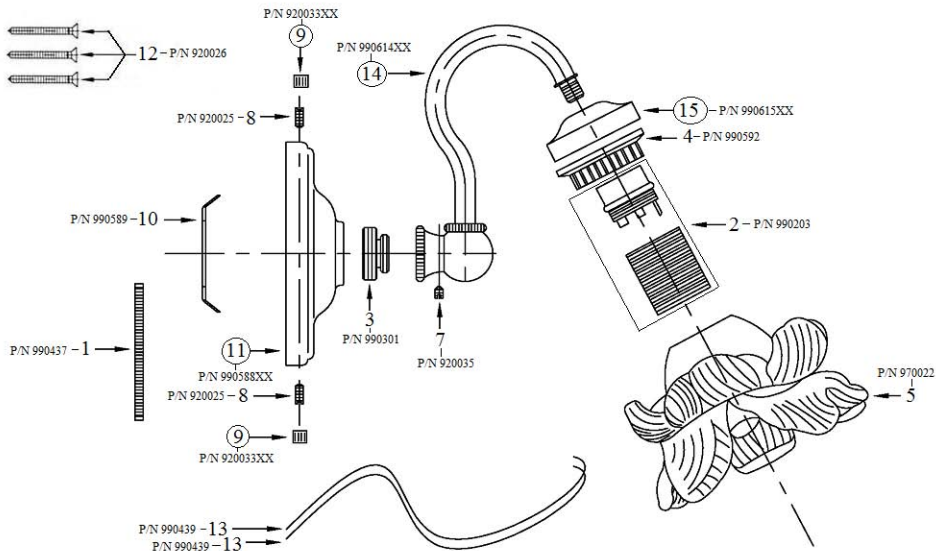

3114 - 'Royale' Wall Light

Technical Information

- UL listed.
- Maximum 60 watt bulb.
- Frosted tulip globe.
- Available finishes are French Weathered Brass (47), Polished Chrome (48), SoliBrass (49), Lacquered Matte Black Nickel (50), Old Gold (52), Old Silver (53), Polished Brass (55), Polished Nickel (56), Brushed Nickel (57), Satin Nickel (60), Antique Lacquered Copper (67), Antique Lacquered Brass (68), Weathered Brass (70), Lacquered Polished Black Nickel (71) and Lacquered Polished Copper (80).
- Please See Cleaning Instructions: <http://herbeau.com/CleaningAll.pdf> For Finish Care and Maintenance Information.

Part#

Description

01	Threaded Stem
02	Socket Set For Wall Light
03	Threaded Pipe
04	Screw Cap
05	Glass Tulip
07	Set Screw
08	Threaded Stem
09	Finished Nut
10	Wall Mount Plate
11	Wall Escutcheon
12	Mounting Screw Kit
13	Electric Wire
14	Arm Assembly
15	Escutcheon

Please follow example when ordering parts for 'Royale' Wall Light

- To order part#09 – Finished Nut
 - 920033xx
- Please substitute finish number needed in place of **xx**

Herbeau[®]
L'Art du Sanitaire depuis 1857

3114 - 'Royale' Wall Light

3114 - 'Royale' Wall Light

*P/N = PART NUMBER

○ = FINISHED PARTS

XX = TWO DIGIT FINISH CODE