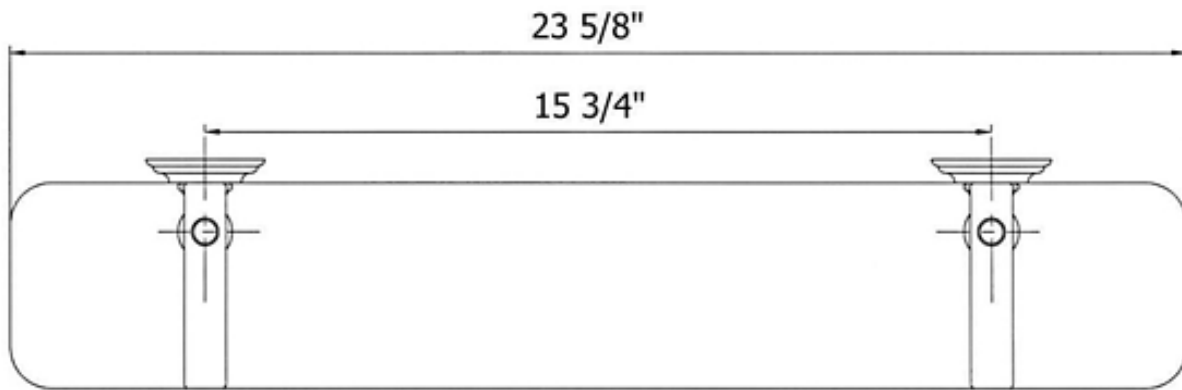

3113 – ‘Royale’ Shelf

Technical Information

- Includes glass shelf.
- Available finishes are French Weathered Brass (**47**), Polished Chrome (**48**), SoliBrass (**49**), Lacquered Matte Black Nickel (**50**), Old Gold (**52**), Old Silver (**53**), Polished Brass (**55**), Polished Nickel (**56**), Brushed Nickel (**57**), Satin Nickel (**60**), Antique Lacquered Copper (**67**), Antique Lacquered Brass (**68**), Weathered Brass (**70**), Lacquered Polished Black Nickel (**71**) and Lacquered Polished Copper (**80**).
- Please See Cleaning Instructions: <http://herbeau.com/CleaningAll.pdf> For Finish Care and Maintenance Information.

Part#

01
02
03
04
05
06
07
08
09
10

Description

Mounting Plate
Escutcheon
Connection For Escutcheon
Set Screw
Ball Joint
Mounting Screw Kit
Ball Thread
Glass Shelf Holder
Glass Shelf
End Cap

Please follow example when ordering parts for ‘Royale’ Shelf

- To order part#02 – Escutcheon
 - 950070xx
- Please substitute finish number needed in place of **xx**

Herbeau[®]
L'Art du Sanitaire depuis 1857

3113 - 'Royale' Shelf

3113 - 'Royale' Shelf

*P/N = PART NUMBER