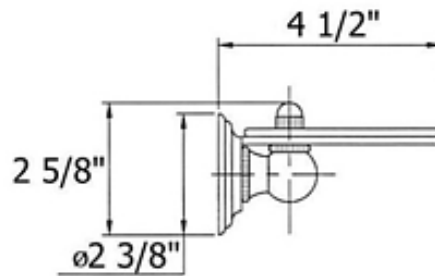

3113 – ‘Royale’ Shelf

Technical Information

- Includes glass shelf.
- Available finishes are French Weathered Brass (**47**), Polished Chrome (**48**), SoliBrass (**49**), Lacquered Matte Black Nickel (**50**), Old Gold (**52**), Old Silver (**53**), Polished Brass (**55**), Polished Nickel (**56**), Brushed Nickel (**57**), Satin Nickel (**60**), Antique Lacquered Copper (**67**), Antique Lacquered Brass (**68**), Weathered Brass (**70**), Lacquered Polished Black Nickel (**71**) and Lacquered Polished Copper (**80**).
- Please See Cleaning Instructions: <http://herbeau.com/CleaningAll.pdf> For Finish Care and Maintenance Information.

Part#

01
02
03
04
05
06
07
08
09
10

Description

Mounting Plate
Escutcheon
Connection For Escutcheon
Set Screw
Ball Joint
Mounting Screw Kit
Ball Thread
Glass Shelf Holder
Glass Shelf
End Cap

Please follow example when ordering parts for ‘Royale’ Shelf

- To order part#02 – Escutcheon
  - 950070xx
- Please substitute finish number needed in place of **xx**

Herbeau®
L'Art du Sanitaire depuis 1857