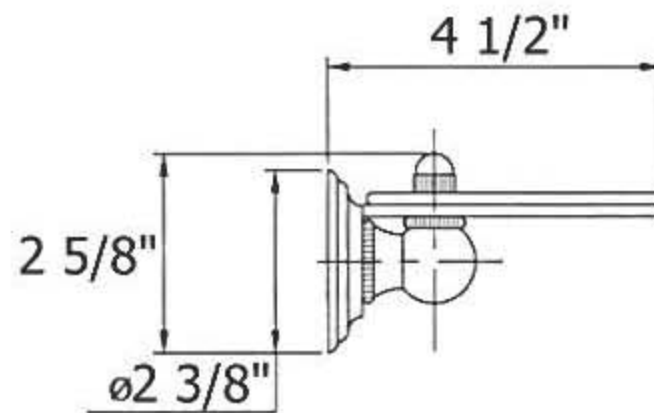

Part#

01
02
03
04
05
06
07
08
09
10

Description

Mounting Plate
Escutcheon
Connection For Escutcheon
Set Screw
Ball Joint
Mounting Screw Kit
Ball Thread
Glass Shelf Holder
Glass Shelf
End Cap

Please follow example when ordering parts for ‘Royale’ Shelf

- To order part#02 – Escutcheon
 - 950070xx
- Please substitute finish number needed in place of **xx**

Herbeau[®]
L'Art du Sanitaire depuis 1857

3113 - 'Royale' Shelf

3113 - 'Royale' Shelf

*P/N = PART NUMBER