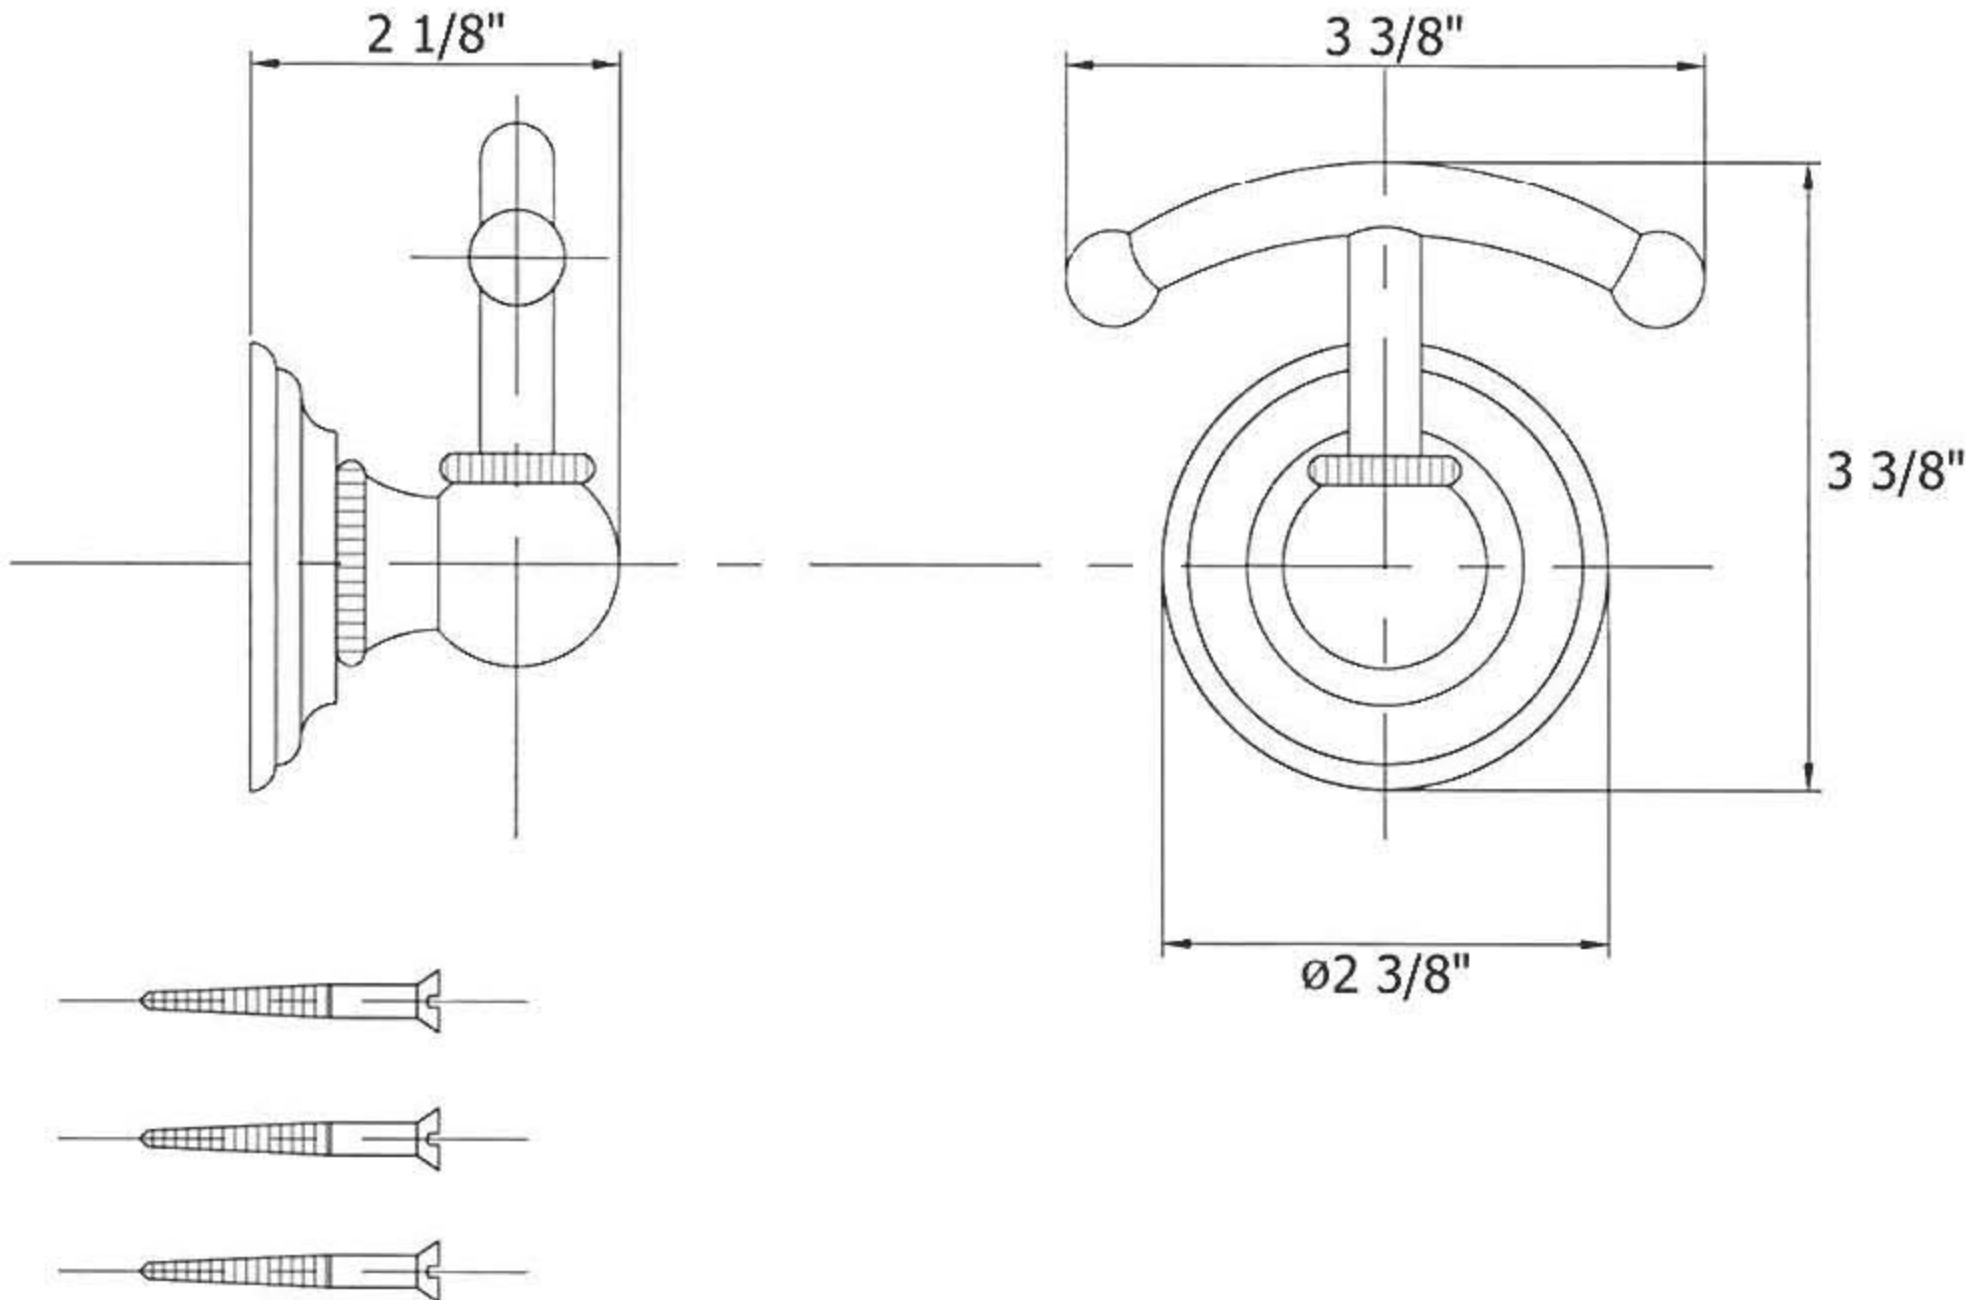

Part#

01
02
03
04
05
06

Description

Mounting Screw Kit
Mounting Plate
Escutcheon
Connection For Escutcheon
Set Screw
Robe Hook Body

Please follow example when ordering parts for ‘Royale’ Robe Hook

- To order part#03 – Escutcheon
 - 950070xx
- Please substitute finish number needed in place of xx

Herbeau[®]
L'Art du Sanitaire depuis 1857

3112 - 'Royale' Robe Hook

3112 - 'Royale' Robe Hook

*P/N = PART NUMBER

○ = FINISHED PARTS

XX = TWO DIGIT FINISH CODE