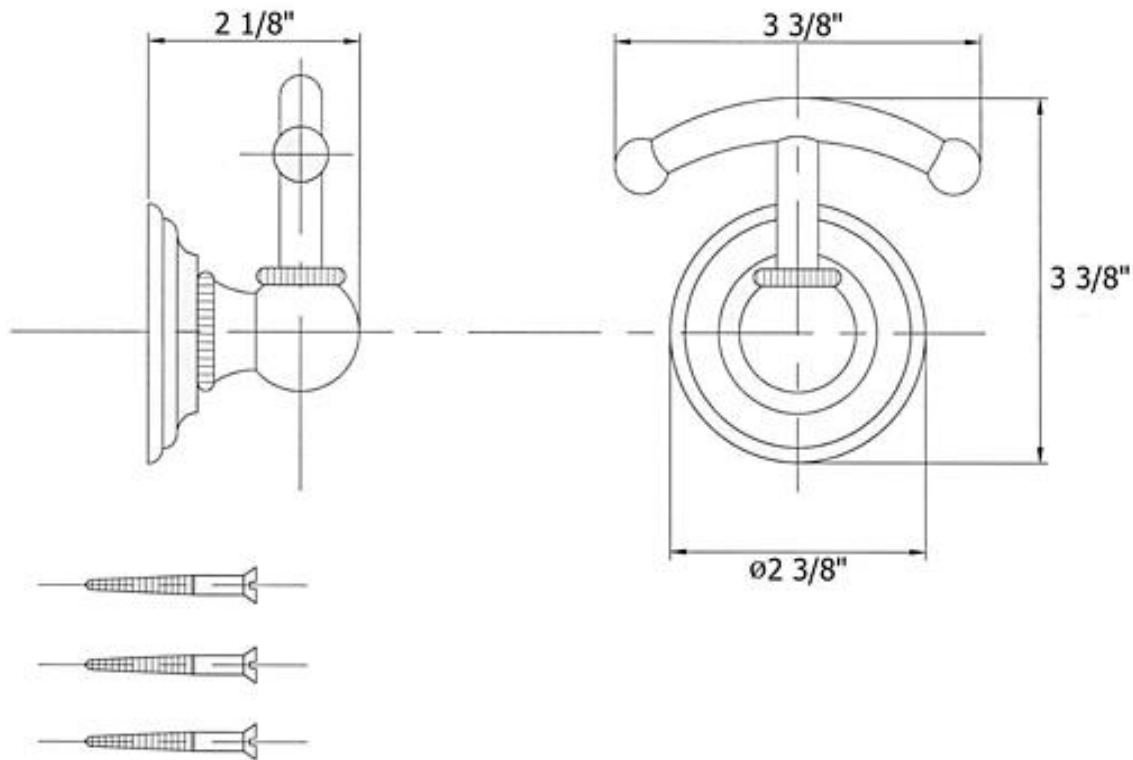

3112 – ‘Royale’ Robe Hook

Technical Information

- Available finishes are French Weathered Brass (47), Polished Chrome (48), SoliBrass (49), Lacquered Matte Black Nickel (50), Old Gold (52), Old Silver (53), Polished Brass (55), Polished Nickel (56), Brushed Nickel (57), Satin Nickel (60), Antique Lacquered Copper (67), Antique Lacquered Brass (68), Weathered Brass (70), Lacquered Polished Black Nickel (71) and Lacquered Polished Copper (80).
- Please See Cleaning Instructions: <http://herbeau.com/CleaningAll.pdf> For Finish Care and Maintenance Information.

Part#

01
02
03
04
05
06

Description

Mounting Screw Kit
Mounting Plate
Escutcheon
Connection For Escutcheon
Set Screw
Robe Hook Body

Please follow example when ordering parts for ‘Royale’ Robe Hook

- To order part#03 – Escutcheon
 - 950070xx
- Please substitute finish number needed in place of xx

Herbeau[®]
L'Art du Sanitaire depuis 1857

3112 - 'Royale' Robe Hook

3112 - 'Royale' Robe Hook

*P/N = PART NUMBER

○ = FINISHED PARTS

XX = TWO DIGIT FINISH CODE