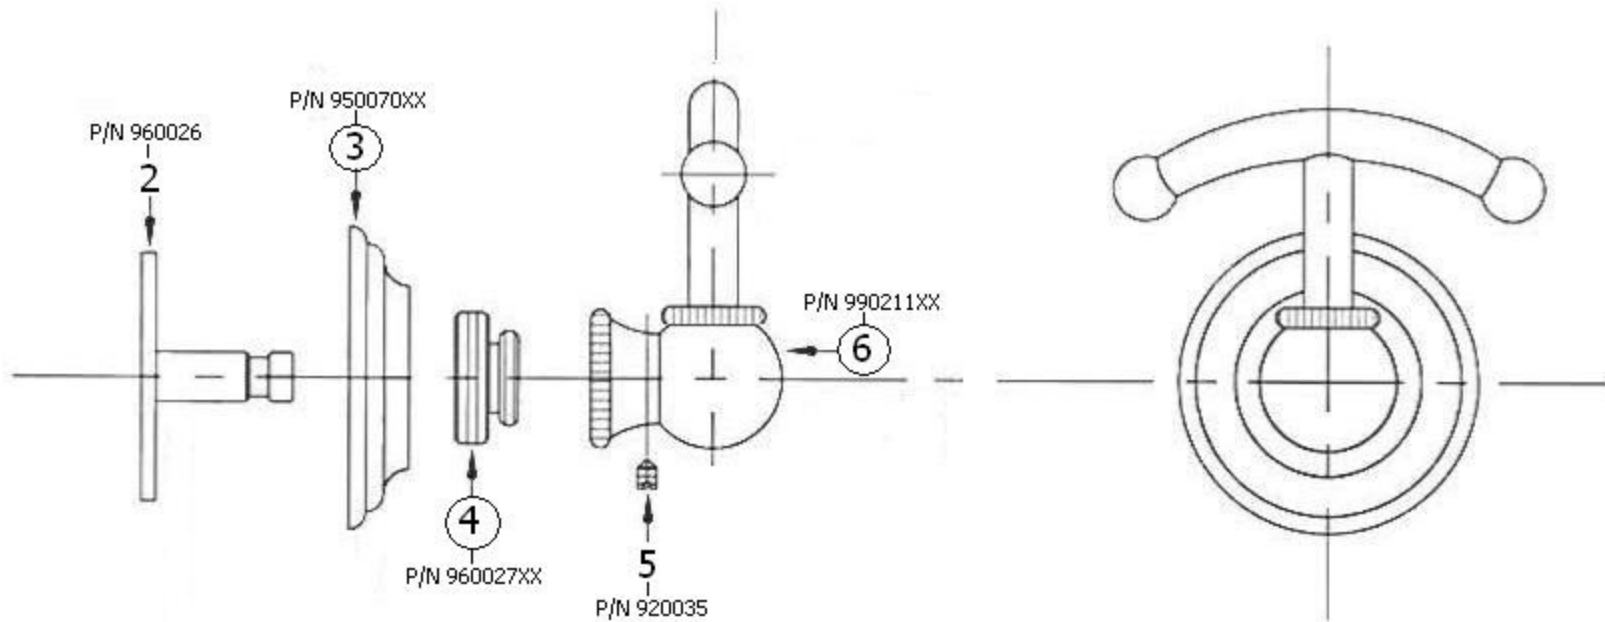

Part#

01
02
03
04
05
06

Description

Mounting Screw Kit
Mounting Plate
Escutcheon
Connection For Escutcheon
Set Screw
Robe Hook Body

Please follow example when ordering parts for ‘Royale’ Robe Hook

- To order part#03 – Escutcheon
 - 950070xx
- Please substitute finish number needed in place of xx

Herbeau[®]
L'Art du Sanitaire depuis 1857

3112 - 'Royale' Robe Hook

3112 - 'Royale' Robe Hook

*P/N = PART NUMBER

○ = FINISHED PARTS

XX = TWO DIGIT FINISH CODE