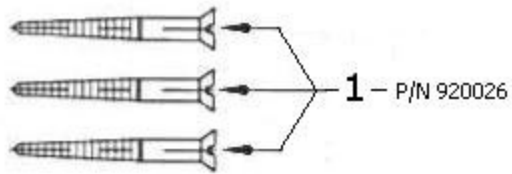

Part#

01
02
03
04
05
06

Description

Mounting Screw Kit
Mounting Plate
Escutcheon
Connection For Escutcheon
Set Screw
Robe Hook Body

Please follow example when ordering parts for ‘Royale’ Robe Hook

- To order part#03 – Escutcheon
 - 950070xx
- Please substitute finish number needed in place of xx

Herbeau[®]
L'Art du Sanitaire depuis 1857

3112 - 'Royale' Robe Hook

3112 - 'Royale' Robe Hook

*P/N = PART NUMBER

○ = FINISHED PARTS

XX = TWO DIGIT FINISH CODE