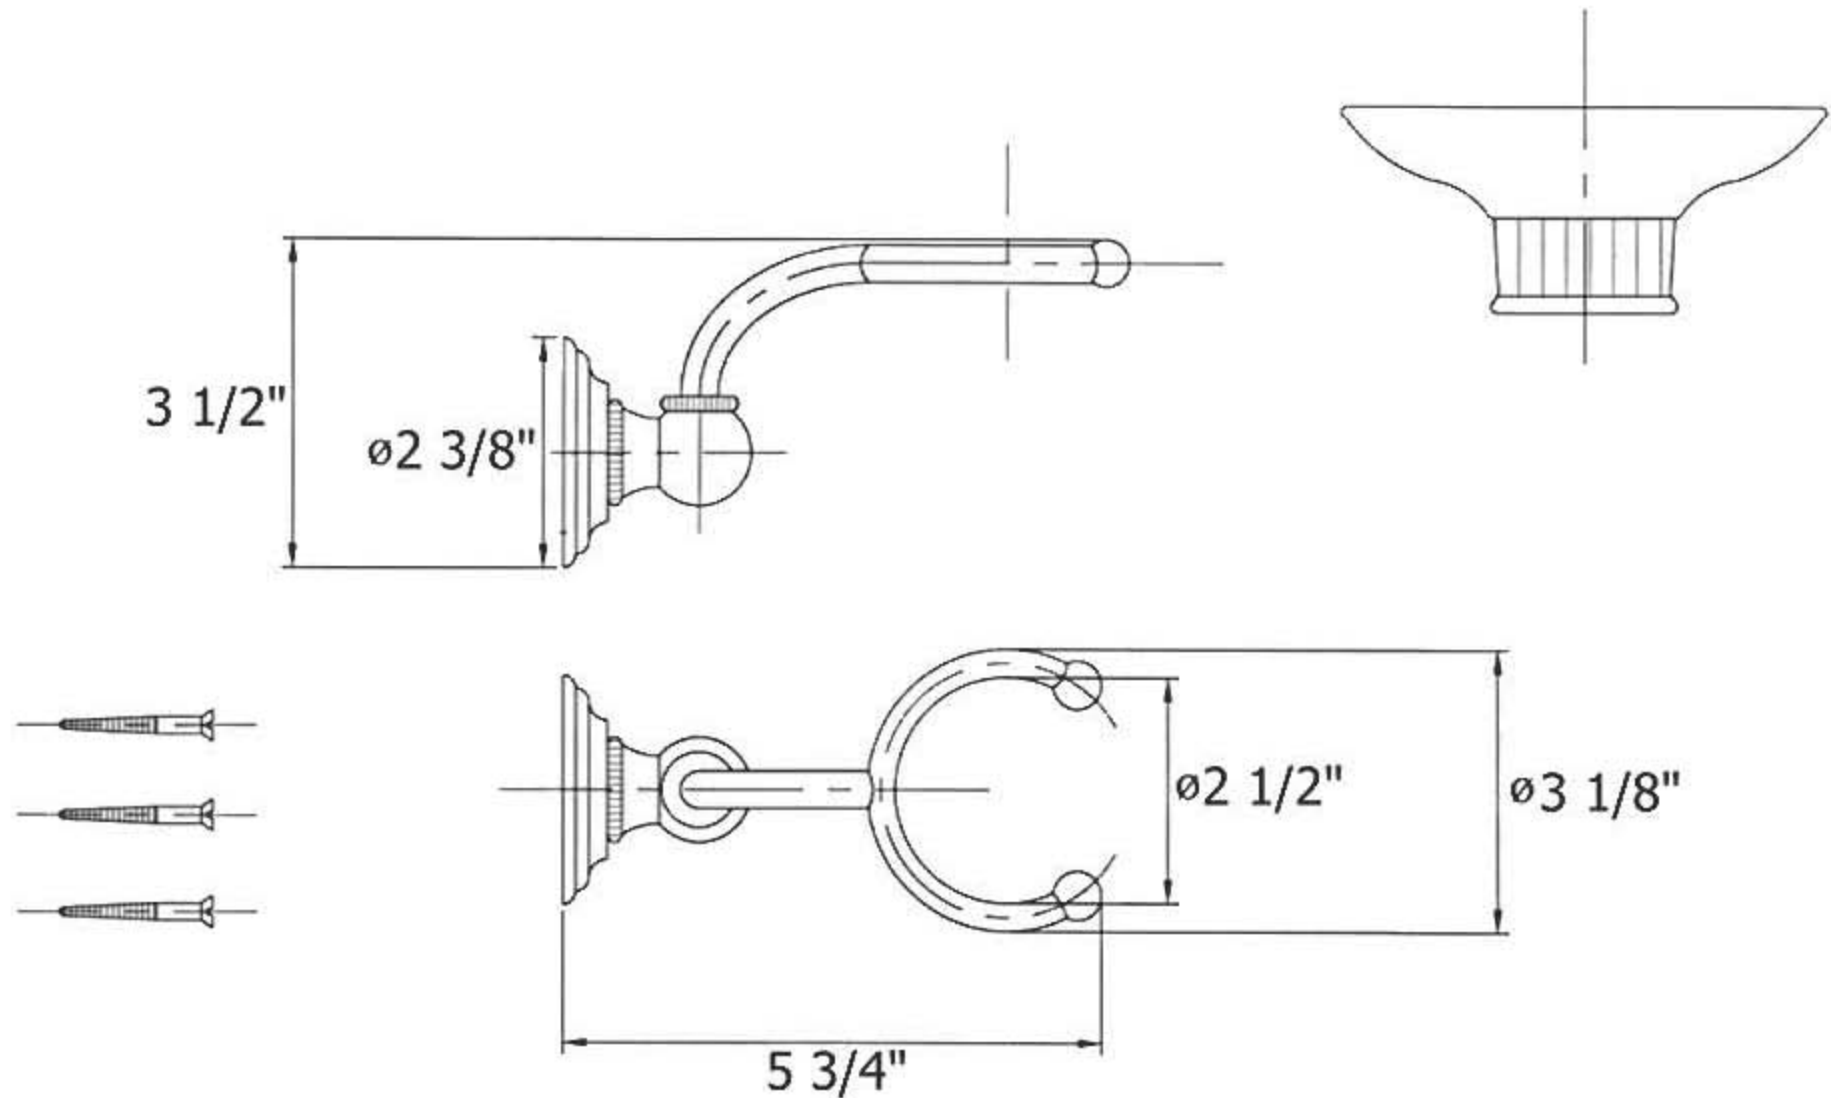

## Description

01	Mounting Screw Kit
02	Mounting Plate
03	Escutcheon
04	Connection For Escutcheon
05	Set Screw
06	Ball Joint
*07	*Finished Holder-Awaiting Part Number Verification
08	White Ceramic Dish Only

Please follow example when ordering parts for ‘Royale’ Soap Holder

- To order part#03 – Escutcheon
  - 950070xx
- Please substitute finish number needed in place of **xx**

**Herbeau**<sup>®</sup>  
L'Art du Sanitaire depuis 1857

# 3111 - 'Royale' Soap Holder

\*P/N = PART NUMBER

○ = FINISHED PARTS

XX = TWO DIGIT FINISH CODE