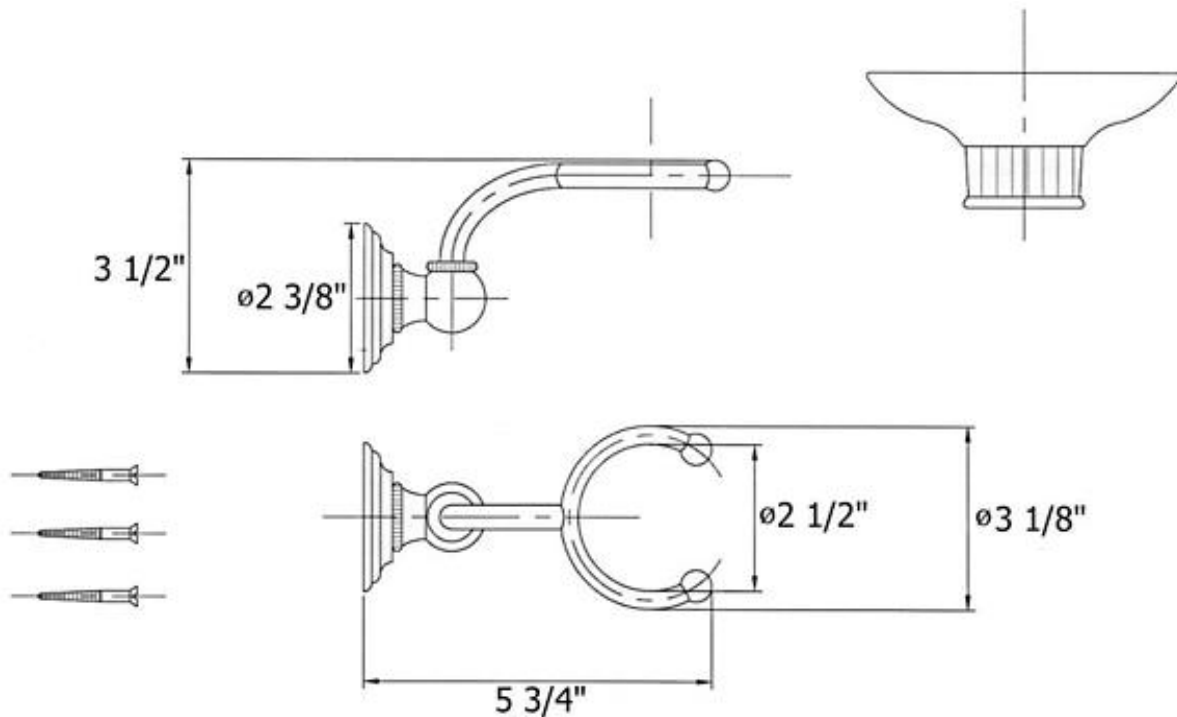

# 3111 – ‘Royale’ Soap Holder

## Description

01	Mounting Screw Kit
02	Mounting Plate
03	Escutcheon
04	Connection For Escutcheon
05	Set Screw
06	Ball Joint
*07	*Finished Holder-Awaiting Part Number Verification
08	White Ceramic Dish Only

Please follow example when ordering parts for ‘Royale’ Soap Holder

- To order part#03 – Escutcheon
  - 950070xx
- Please substitute finish number needed in place of **xx**

**Herbeau**<sup>®</sup>  
L'Art du Sanitaire depuis 1857

# 3111 - 'Royale' Soap Holder

\*P/N = PART NUMBER

○ = FINISHED PARTS

XX = TWO DIGIT FINISH CODE