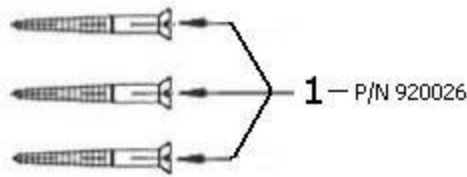

3111 - 'Royale' Soap Holder

*P/N = PART NUMBER

○ = FINISHED PARTS

XX = TWO DIGIT FINISH CODE