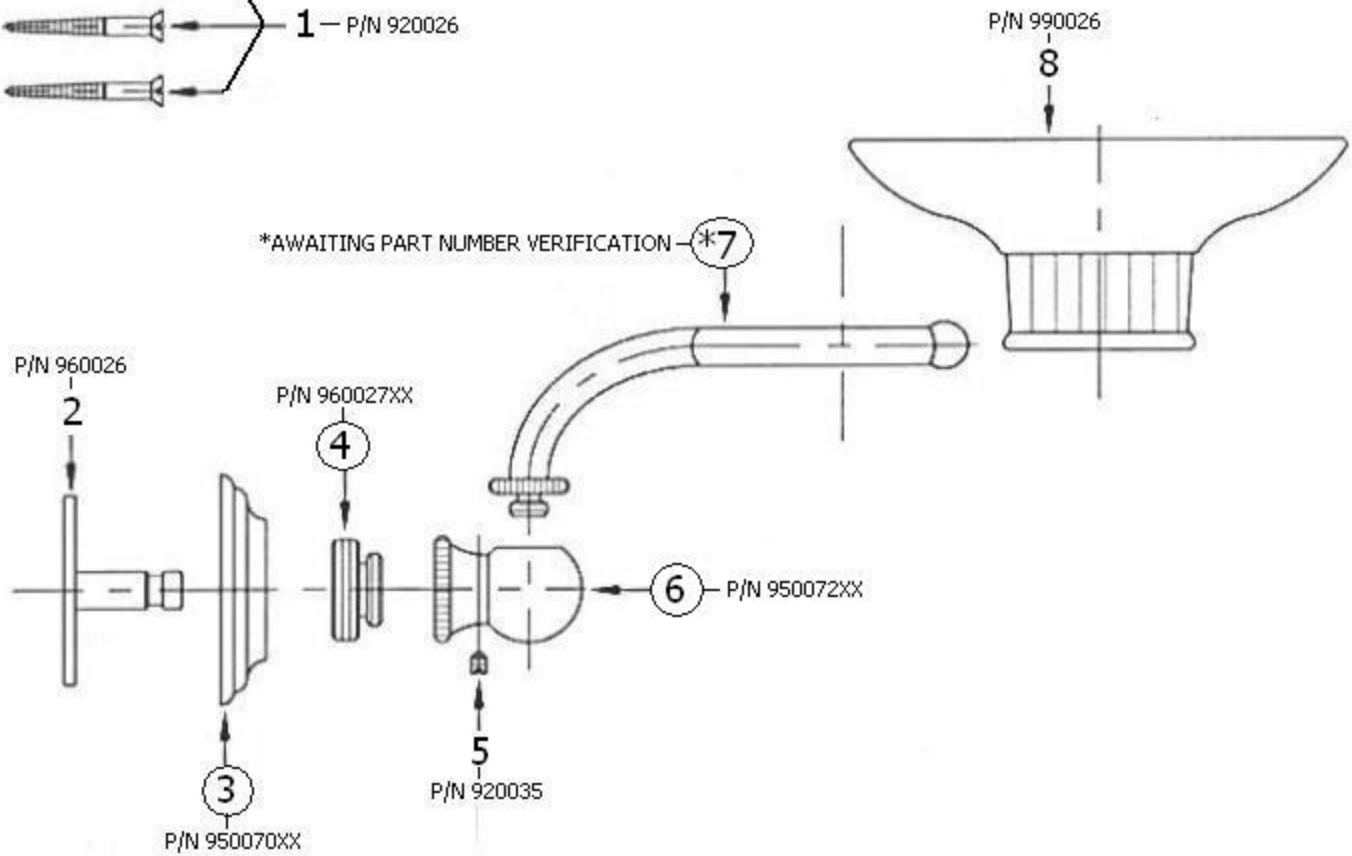

## Description

01	Mounting Screw Kit
02	Mounting Plate
03	Escutcheon
04	Connection For Escutcheon
05	Set Screw
06	Ball Joint
*07	*Finished Holder-Awaiting Part Number Verification
08	White Ceramic Dish Only

Please follow example when ordering parts for ‘Royale’ Soap Holder

- To order part#03 – Escutcheon
  - 950070xx
- Please substitute finish number needed in place of **xx**

**Herbeau**<sup>®</sup>  
L'Art du Sanitaire depuis 1857

# 3111 - 'Royale' Soap Holder

\*P/N = PART NUMBER

○ = FINISHED PARTS

XX = TWO DIGIT FINISH CODE