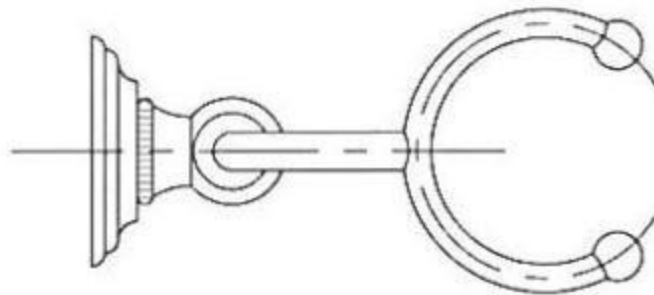

3111 - 'Royale' Soap Holder

*P/N = PART NUMBER

○ = FINISHED PARTS

XX = TWO DIGIT FINISH CODE