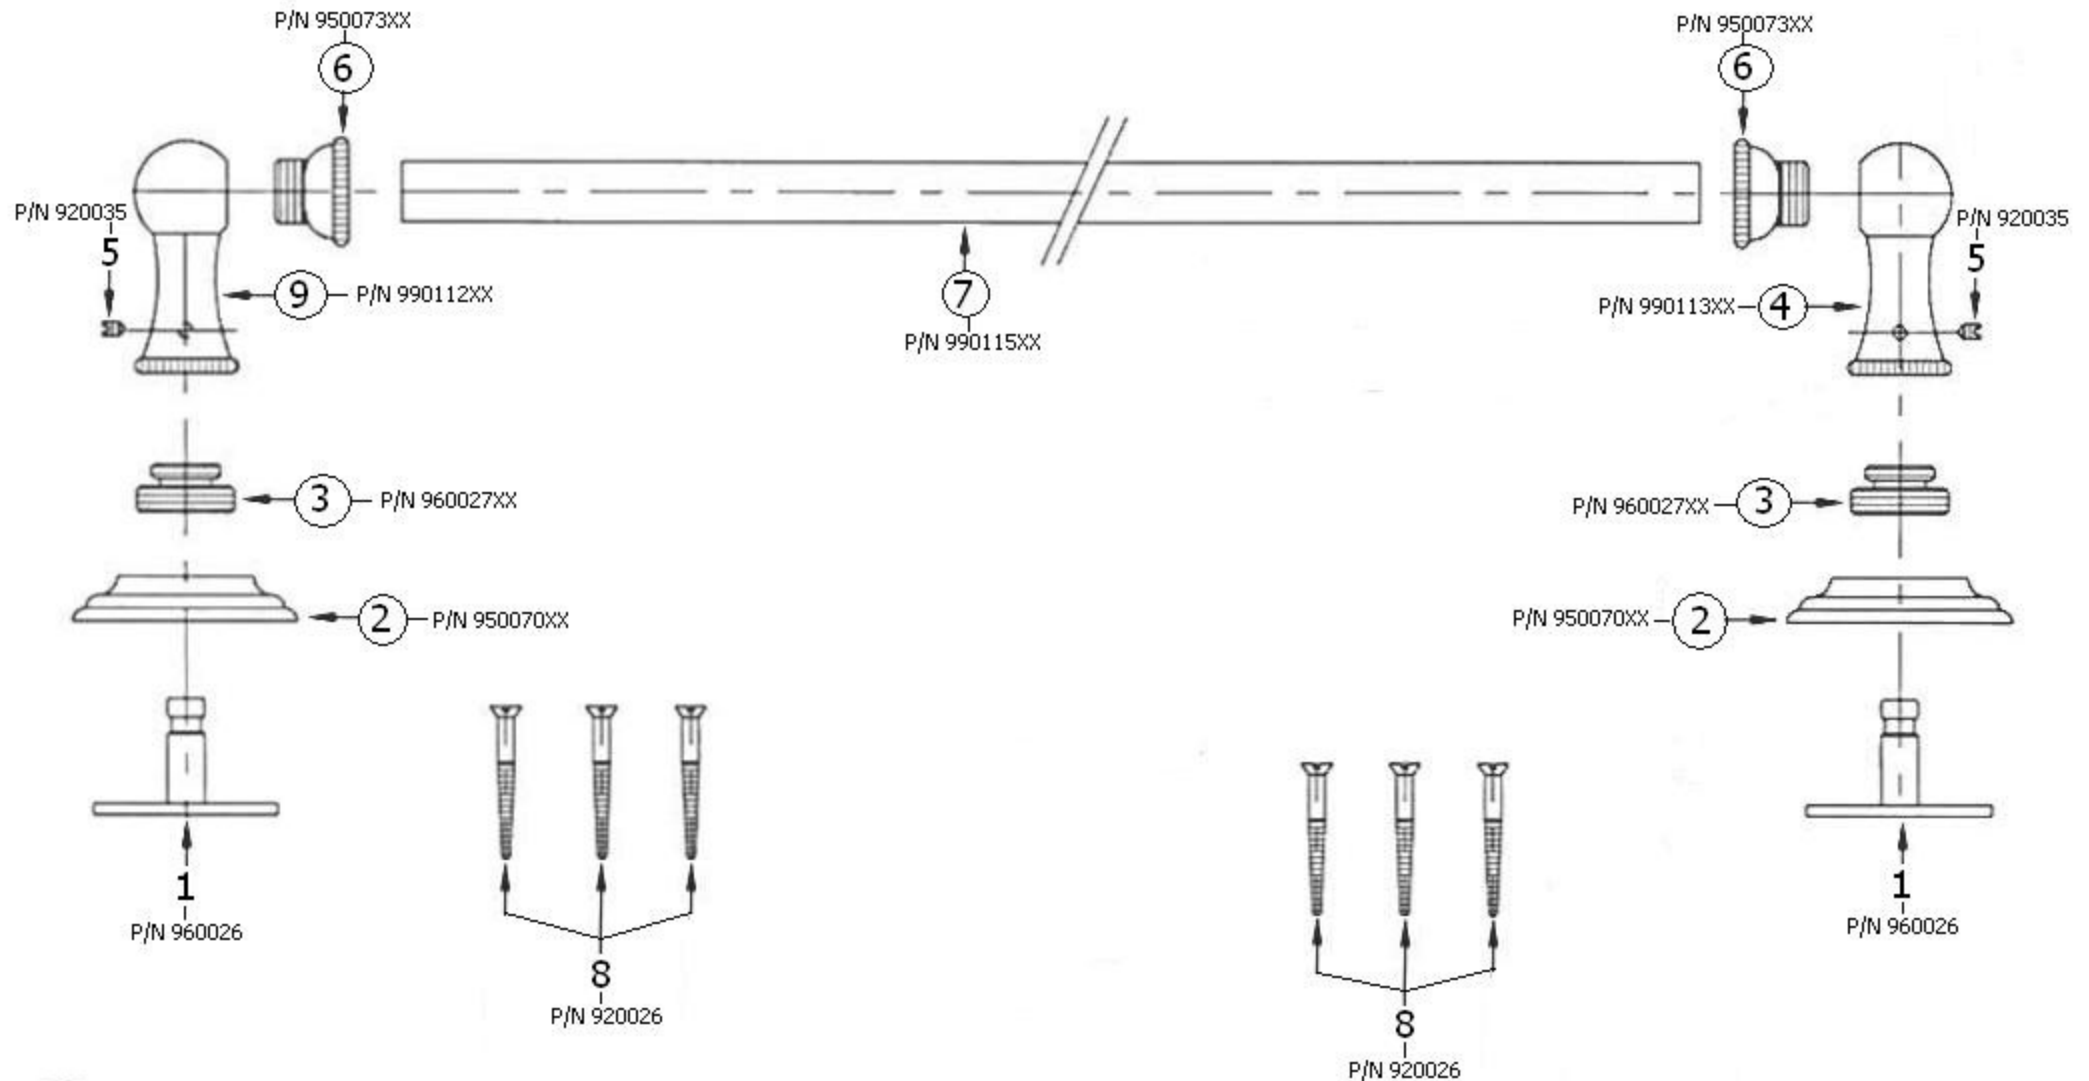

## Part#

01  
02  
03  
04  
05  
06  
07  
08  
09

## Description

Mounting Plate  
Escutcheon  
Connection For Escutcheon  
Right Side Bracket  
Set Screw  
Coupling For Slide Bar  
24” Towel Bar Only  
Mounting Screw Kit  
Left Side Bracket

Please follow example when ordering parts for ‘Royale’ Towel Bar 24”

- To order part#02 – Wall Escutcheon
  - 950070xx
- Please substitute finish number needed in place of XX

**Herbeau**<sup>®</sup>  
L'Art du Sanitaire depuis 1857

# 3102-24 - 'Royale' Towel Bar 24"

\*P/N = PART NUMBER

○ = FINISHED PARTS  
XX = TWO DIGIT FINISH CODE