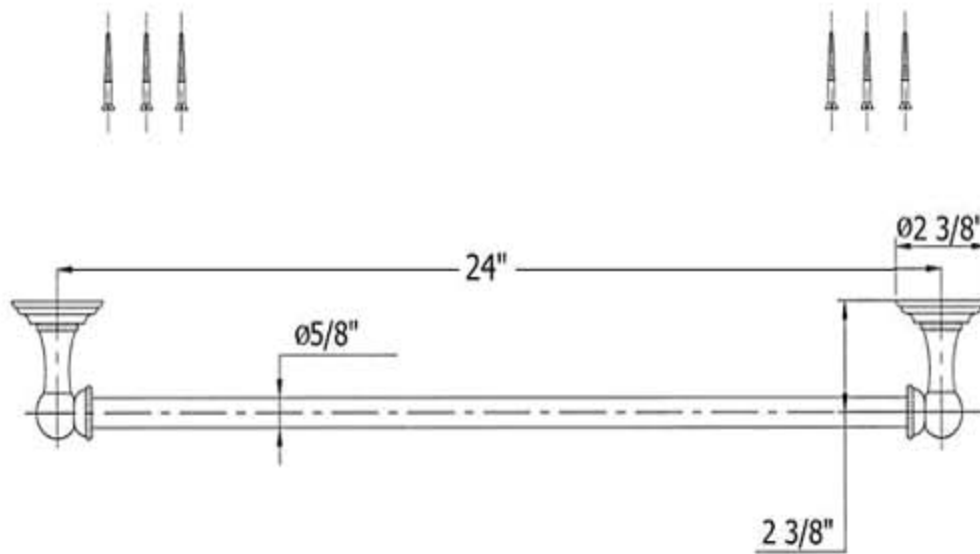

## Part#

01  
02  
03  
04  
05  
06  
07  
08  
09

## Description

Mounting Plate  
Escutcheon  
Connection For Escutcheon  
Right Side Bracket  
Set Screw  
Coupling For Slide Bar  
24” Towel Bar Only  
Mounting Screw Kit  
Left Side Bracket

Please follow example when ordering parts for ‘Royale’ Towel Bar 24”

- To order part#02 – Wall Escutcheon
  - 950070xx
- Please substitute finish number needed in place of XX

**Herbeau**<sup>®</sup>  
L'Art du Sanitaire depuis 1857

# 3102-24 - 'Royale' Towel Bar 24"

\*P/N = PART NUMBER

○ = FINISHED PARTS  
XX = TWO DIGIT FINISH CODE