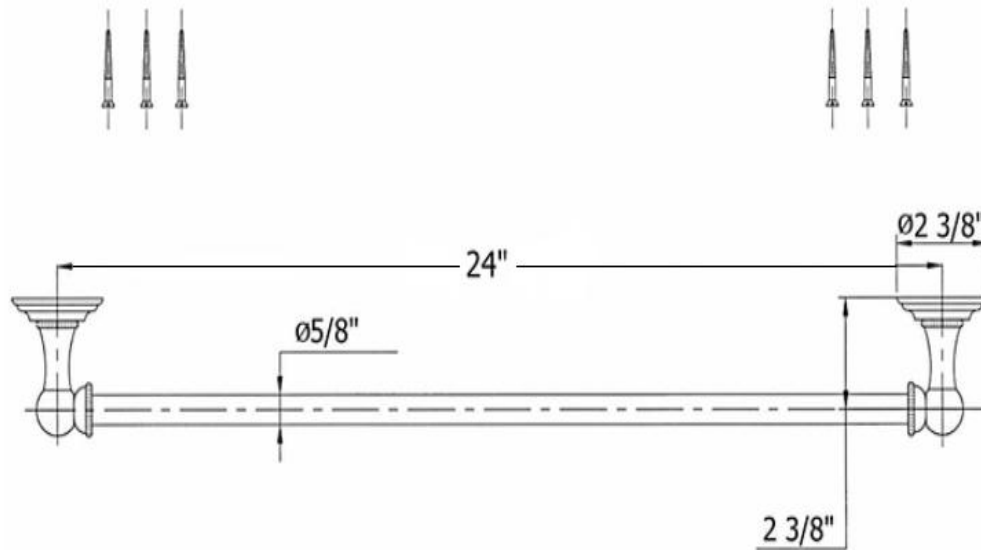

# 3102-24 – ‘Royale’ Towel Bar 24”

## Part#

01  
02  
03  
04  
05  
06  
07  
08  
09

## Description

Mounting Plate  
Escutcheon  
Connection For Escutcheon  
Right Side Bracket  
Set Screw  
Coupling For Slide Bar  
24” Towel Bar Only  
Mounting Screw Kit  
Left Side Bracket

Please follow example when ordering parts for ‘Royale’ Towel Bar 24”

# 3102-24 - 'Royale' Towel Bar 24"

\*P/N = PART NUMBER

○ = FINISHED PARTS  
XX = TWO DIGIT FINISH CODE