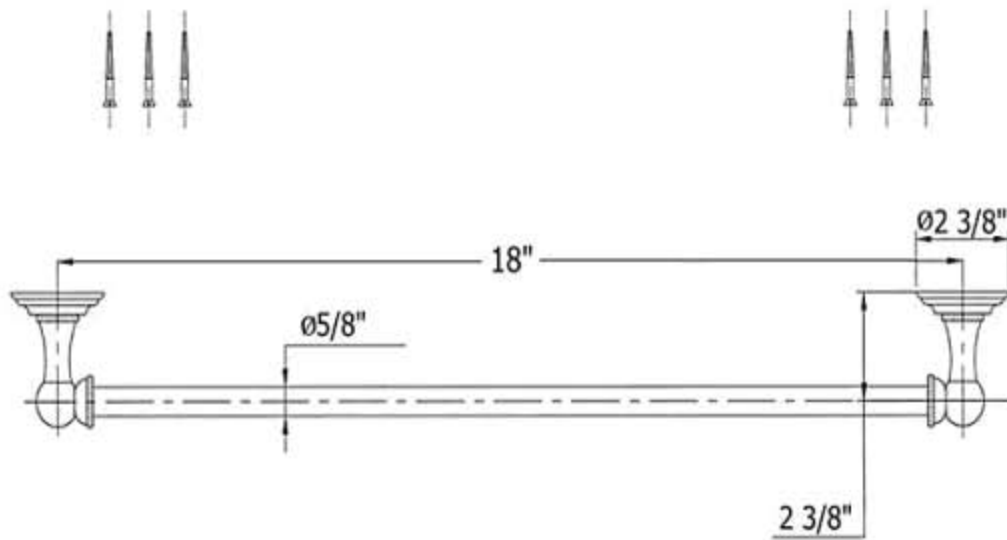

3102-18 – ‘Royale’ Towel Bar - 18”

Technical Information

- Bar can be cut to size.
- Available finishes are French Weathered Brass (**47**), Polished Chrome (**48**), SoliBrass (**49**), Lacquered Matte Black Nickel (**50**), Old Gold (**52**), Old Silver (**53**), Polished Brass (**55**), Polished Nickel (**56**), Brushed Nickel (**57**), Satin Nickel (**60**), Antique Lacquered Copper (**67**), Antique Lacquered Brass (**68**), Weathered Brass (**70**), Lacquered Polished Black Nickel (**71**) and Lacquered Polished Copper (**80**).
- Please See Cleaning Instructions: <http://herbeau.com/CleaningAll.pdf> For Finish Care and Maintenance Information.

Part#

Description

01	Mounting Plate
02	Escutcheon
03	Connection For Escutcheon
04	Right Side Bracket
05	Set Screw
06	Coupling For Slide Bar
07	18” Towel Bar Only
08	Mounting Screw Kit
09	Left Side Bracket

Please follow example when ordering parts for ‘Royale’ Towel Bar-18”

- To order part#02 – Wall Escutcheon
 - 950070xx
- Please substitute finish number needed in place of xx

Herbeau[®]
L'Art du Sanitaire depuis 1857

3102-18 - 'Royale' Towel Bar 18"

3102-18 - 'Royale' Towel Bar 18"

*P/N = PART NUMBER

○ = FINISHED PARTS

XX = TWO DIGIT FINISH CODE