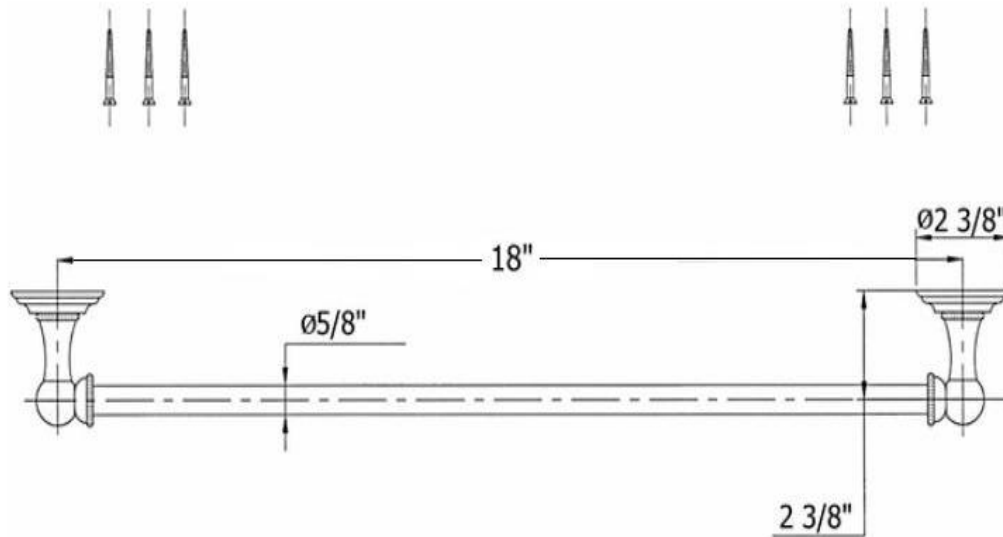

3102-18 – ‘Royale’ Towel Bar - 18”

Technical Information

- Bar can be cut to size.
- Available finishes are French Weathered Brass (**47**), Polished Chrome (**48**), SoliBrass (**49**), Lacquered Matte Black Nickel (**50**), Old Gold (**52**), Old Silver (**53**), Polished Brass (**55**), Polished Nickel (**56**), Brushed Nickel (**57**), Satin Nickel (**60**), Antique Lacquered Copper (**67**), Antique Lacquered Brass (**68**), Weathered Brass (**70**), Lacquered Polished Black Nickel (**71**) and Lacquered Polished Copper (**80**).
- Please See Cleaning Instructions: <http://herbeau.com/CleaningAll.pdf> For Finish Care and Maintenance Information.

Part#

Description

01	Mounting Plate
02	Escutcheon
03	Connection For Escutcheon
04	Right Side Bracket
05	Set Screw
06	Coupling For Slide Bar
07	18” Towel Bar Only
08	Mounting Screw Kit
09	Left Side Bracket

Please follow example when ordering parts for ‘Royale’ Towel Bar-18”

- To order part#02 – Wall Escutcheon
 - 950070xx
- Please substitute finish number needed in place of xx

Herbeau[®]
L'Art du Sanitaire depuis 1857

3102-18 - 'Royale' Towel Bar 18"

3102-18 - 'Royale' Towel Bar 18"

*P/N = PART NUMBER

○ = FINISHED PARTS

XX = TWO DIGIT FINISH CODE