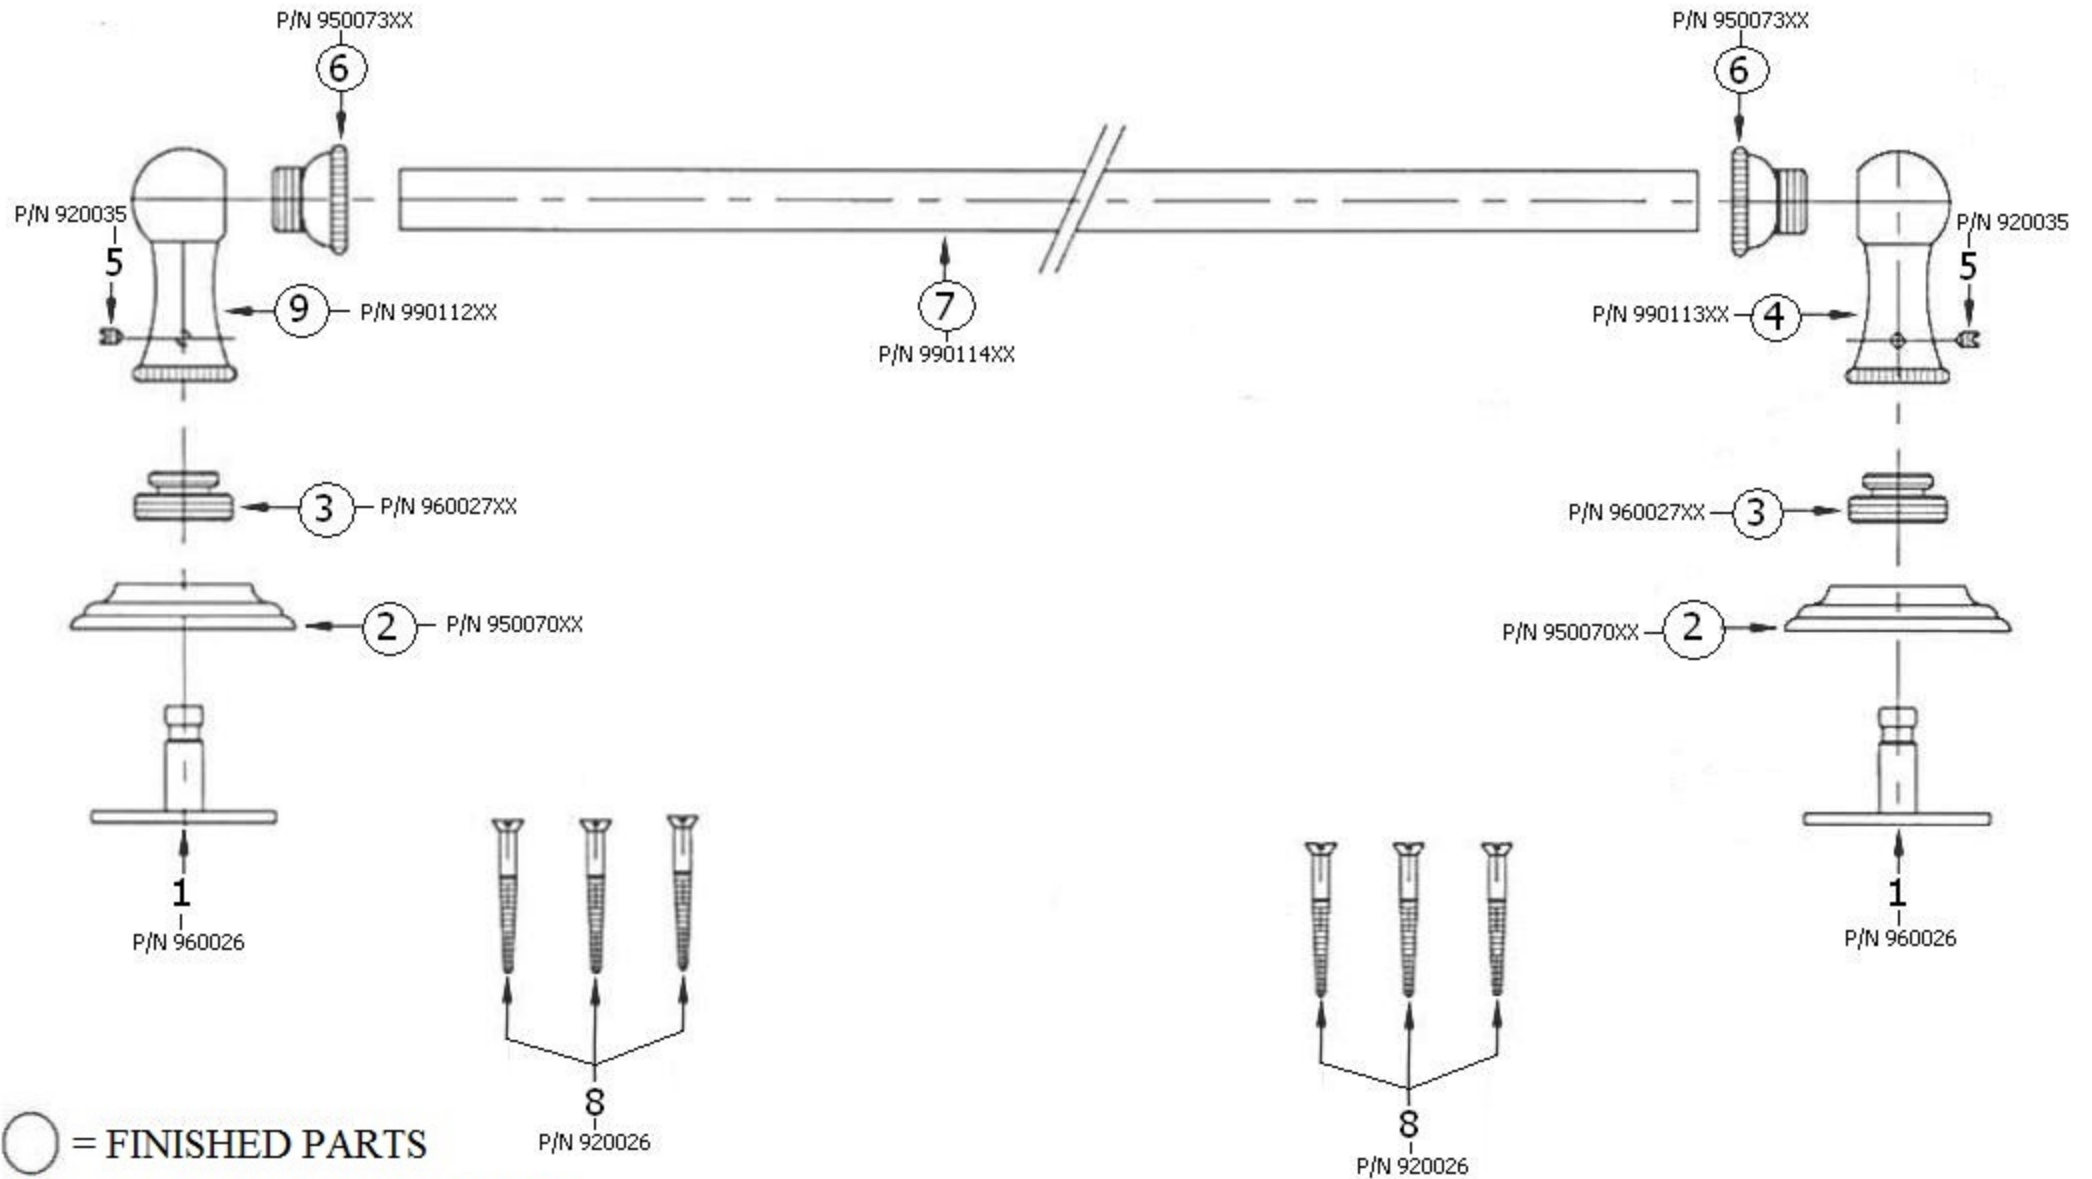

Part#

Description

01	Mounting Plate
02	Escutcheon
03	Connection For Escutcheon
04	Right Side Bracket
05	Set Screw
06	Coupling For Slide Bar
07	18” Towel Bar Only
08	Mounting Screw Kit
09	Left Side Bracket

Please follow example when ordering parts for ‘Royale’ Towel Bar-18”

- To order part#02 – Wall Escutcheon
 - 950070xx
- Please substitute finish number needed in place of xx

Herbeau[®]
L'Art du Sanitaire depuis 1857

3102-18 - 'Royale' Towel Bar 18"

3102-18 - 'Royale' Towel Bar 18"

*P/N = PART NUMBER

○ = FINISHED PARTS

XX = TWO DIGIT FINISH CODE