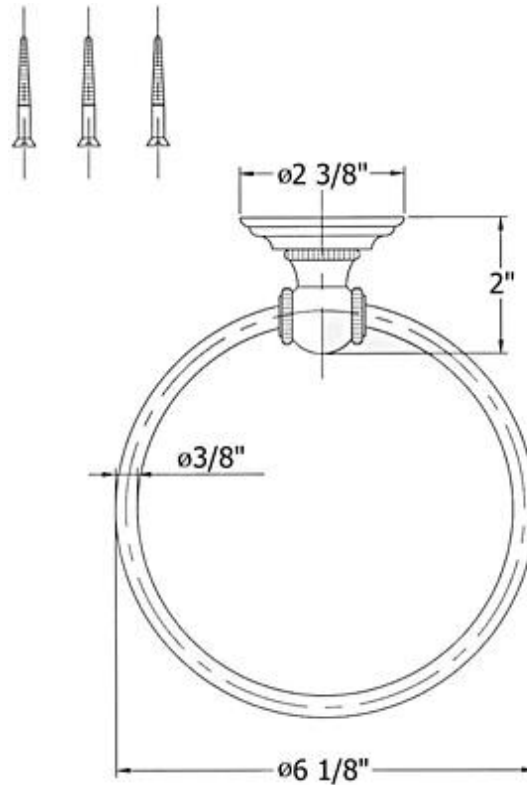

3101 – ‘Royale’ Towel Ring 6”

Technical Information

- Available finishes are French Weathered Brass (47), Polished Chrome (48), SoliBrass (49), Lacquered Matte Black Nickel (50), Old Gold (52), Old Silver (53), Polished Brass (55), Polished Nickel (56), Brushed Nickel (57), Satin Nickel (60), Antique Lacquered Copper (67), Antique Lacquered Brass (68), Weathered Brass (70), Lacquered Polished Black Nickel (71) and Lacquered Polished Copper (80).
- Please See Cleaning Instructions: <http://herbeau.com/CleaningAll.pdf> For Finish Care and Maintenance Information.

Part#

01
02
03
04
05
06
07
08
09

Description

Mounting Plate
Escutcheon
Connection For Escutcheon
Body
Plastic Inserts
Towel Ring
Set Screw
Mounting Screw Kit
Body Finial

Please follow example when ordering parts for ‘Royale’ Towel Ring

- To order part#02 – Wall Escutcheon
 - 950070xx
- Please substitute finish number needed in place of xx

Herbeau[®]
L'Art du Sanitaire depuis 1857

3101 - 'Royale' Towel Ring 6"

3101 - 'Royale' Towel Ring 6"

*P/N = PART NUMBER

○ = FINISHED PARTS

XX = TWO DIGIT FINISH CODE