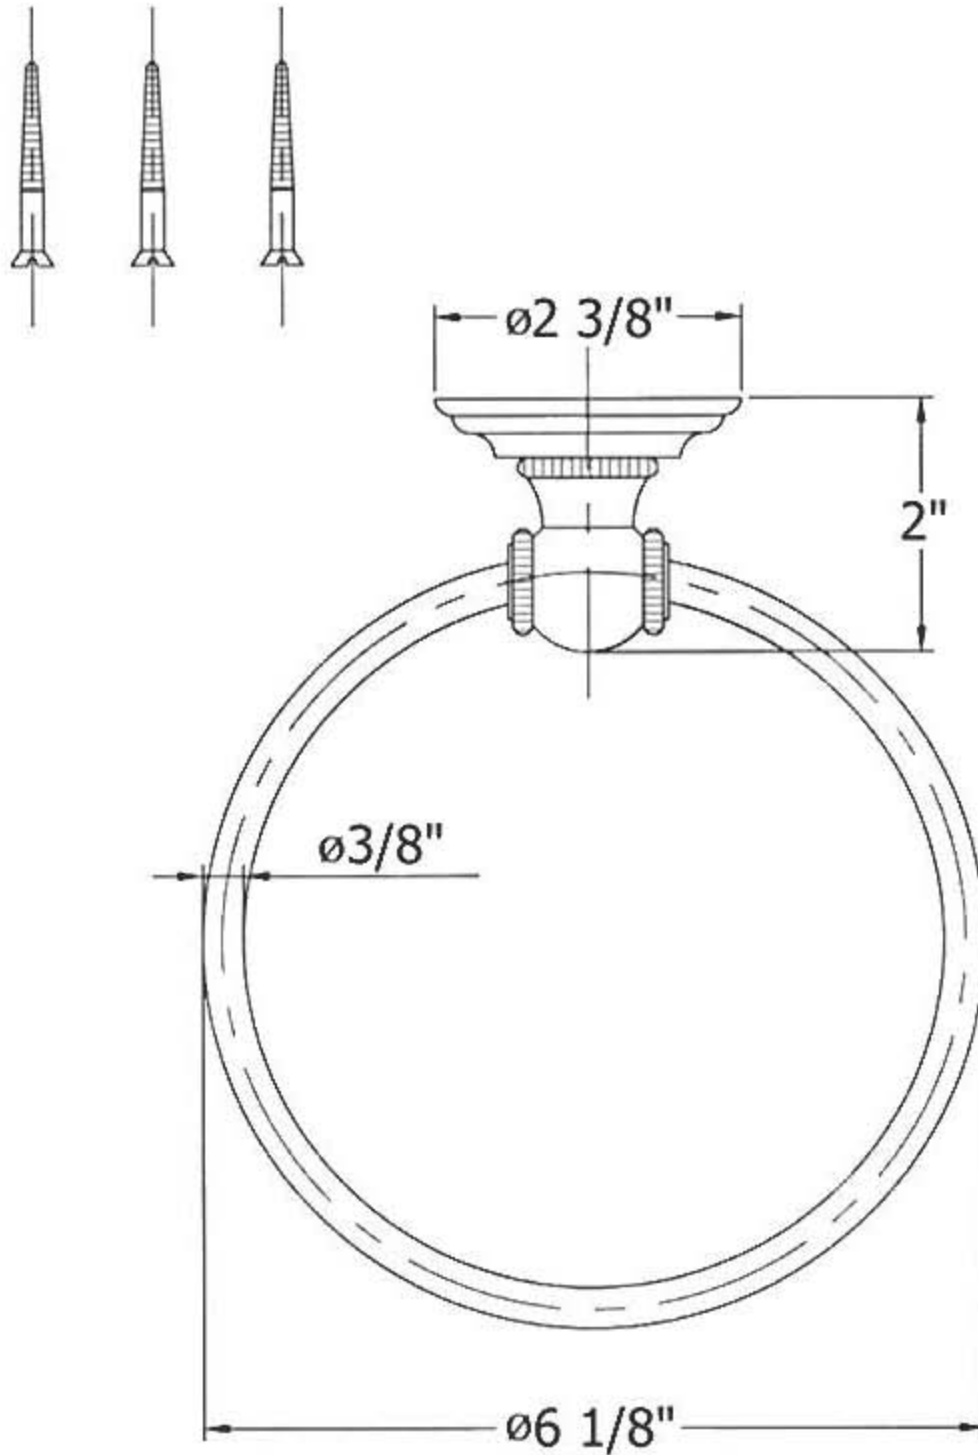

Part#

01
02
03
04
05
06
07
08
09

Description

Mounting Plate
Escutcheon
Connection For Escutcheon
Body
Plastic Inserts
Towel Ring
Set Screw
Mounting Screw Kit
Body Finial

Please follow example when ordering parts for ‘Royale’ Towel Ring

- To order part#02 – Wall Escutcheon
 - 950070xx
- Please substitute finish number needed in place of xx

Herbeau[®]
L'Art du Sanitaire depuis 1857

3101 - 'Royale' Towel Ring 6"

3101 - 'Royale' Towel Ring 6"

*P/N = PART NUMBER

○ = FINISHED PARTS

XX = TWO DIGIT FINISH CODE