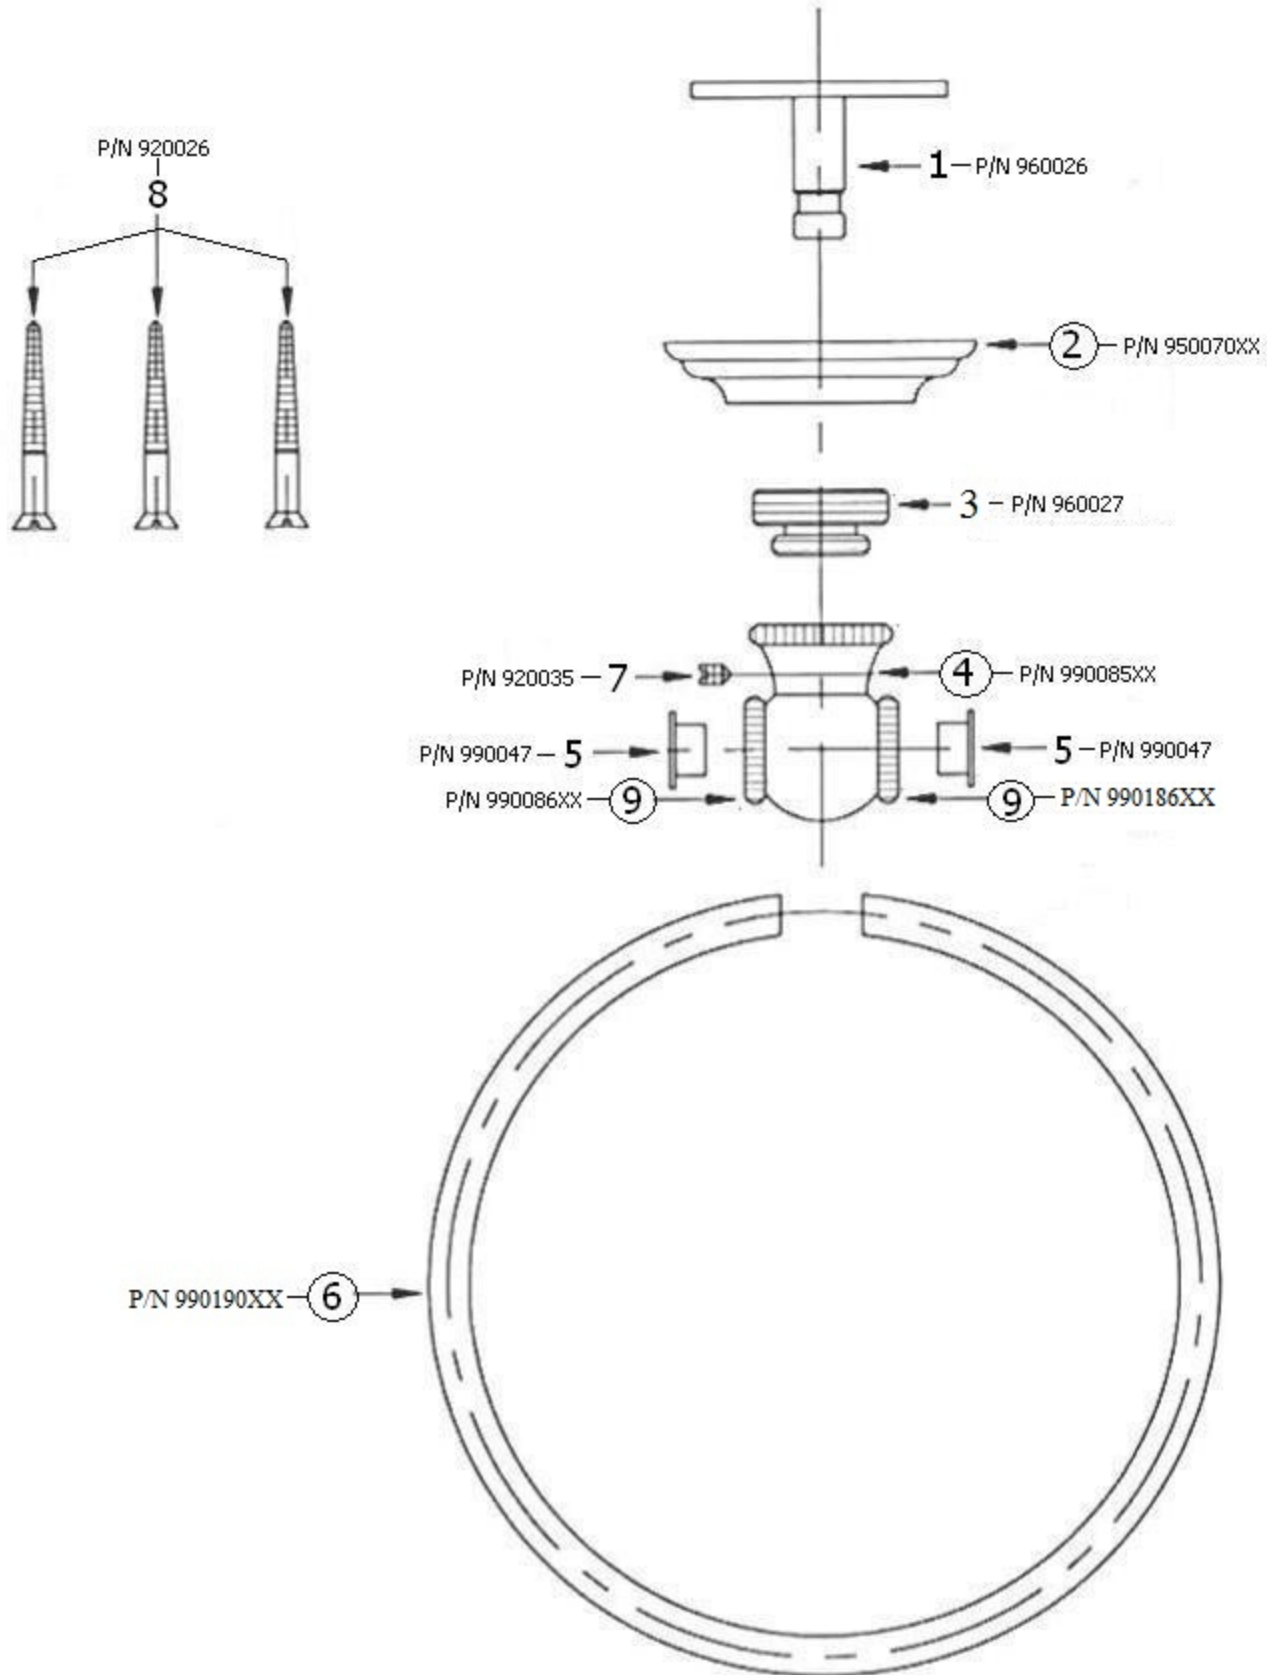

Part#

01
02
03
04
05
06
07
08
09

Description

Mounting Plate
Escutcheon
Connection For Escutcheon
Body
Plastic Inserts
Towel Ring
Set Screw
Mounting Screw Kit
Body Finial

Please follow example when ordering parts for ‘Royale’ Towel Ring

- To order part#02 – Wall Escutcheon
 - 950070xx
- Please substitute finish number needed in place of xx

Herbeau[®]
L'Art du Sanitaire depuis 1857

3101 - 'Royale' Towel Ring 6"

3101 - 'Royale' Towel Ring 6"

*P/N = PART NUMBER

○ = FINISHED PARTS

XX = TWO DIGIT FINISH CODE