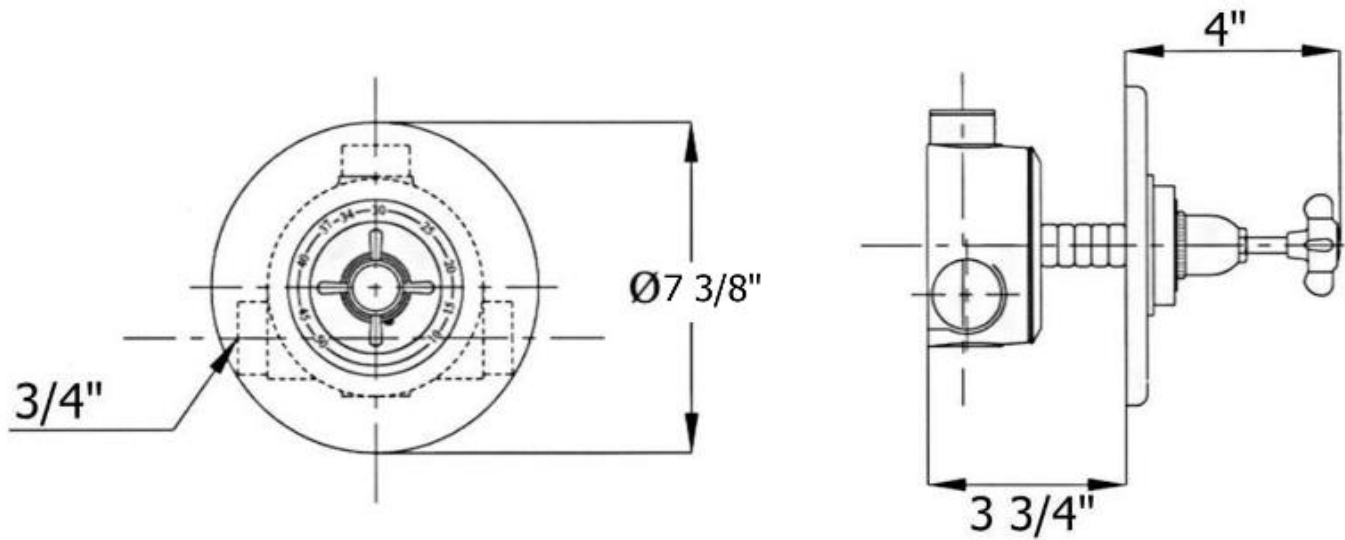

3049 – ‘Royale’ Thermostatic Valve 3/4"

Technical Information

- Two 3/4" female inlets.
- Two 3/4" female outlets.
- Controls temperature only.
- Available finishes are French Weathered Brass (**47**), Polished Chrome (**48**), SoliBrass (**49**), Lacquered Matte Black Nickel (**50**), Old Gold (**52**), Old Silver (**53**), Polished Brass (**55**), Polished Nickel (**56**), Brushed Nickel (**57**), Satin Nickel (**60**), Antique Lacquered Copper (**67**), Antique Lacquered Brass (**68**), Weathered Brass (**70**), Lacquered Polished Black Nickel (**71**) and Lacquered Polished Copper (**80**).
- Please See Cleaning Instructions: <http://herbeau.com/CleaningAll.pdf> For Finish Care and Maintenance Information.

Part#

Description

02	Set Screw
03	3/4" Thermostatic Cartridge With Plate
05	Black Plastic Scold Stop Plate
06	Pointer Cap With or Without Trim
07	Cover Plate
08	Cartridge Cover Bolts
09	Round Tube
10	Square Adapter
9+10	8" or 3" Adapter Kit
11	Finished Dial Plate
12	Swivel Bushing
15	Bell Escutcheon & Stem
16	Cross Handle
17	Washer
18	Handle Screw
19	Finished Insert Holder
20	Black Logo Ceramic Insert
21	Rubber O-ring
90	Royale Finished Insert Black Logo

Please follow example when ordering parts for ‘Royale’ Thermostatic Valve

- To order part#11 – Finished Dial

○ 950169xx

- Please substitute finish number needed in place of **XX**

Herbeau[®]
L'Art du Sanitaire depuis 1857

3049 - 'Royale' 3/4" Thermostatic Valve

3049 - 'Royale' 3/4" Thermostatic Valve

*P/N = PART NUMBER

3049(Finish)-T Trim only

3049-R Rough only

○ = FINISHED PARTS
 XX = TWO DIGIT FINISH CODE