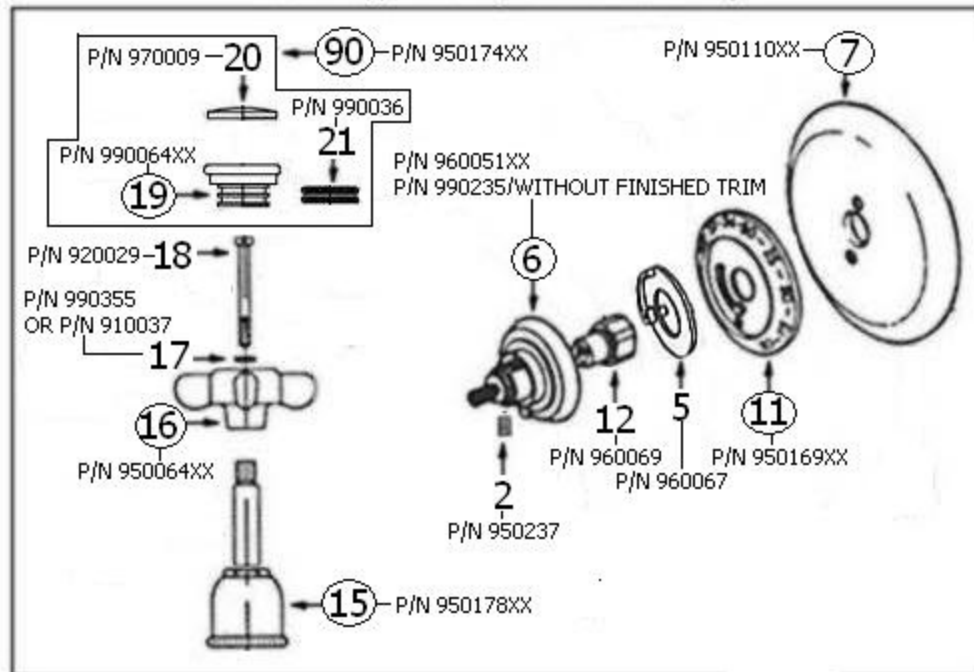

Part#

Description

02	Set Screw
03	3/4" Thermostatic Cartridge With Plate
05	Black Plastic Scold Stop Plate
06	Pointer Cap With or Without Trim
07	Cover Plate
08	Cartridge Cover Bolts
09	Round Tube
10	Square Adapter
9+10	8" or 3" Adapter Kit
11	Finished Dial Plate
12	Swivel Bushing
15	Bell Escutcheon & Stem
16	Cross Handle
17	Washer
18	Handle Screw
19	Finished Insert Holder
20	Black Logo Ceramic Insert
21	Rubber O-ring
90	Royale Finished Insert Black Logo

Please follow example when ordering parts for ‘Royale’ Thermostatic Valve

- To order part#11 – Finished Dial

○ 950169xx

- Please substitute finish number needed in place of **XX**

Herbeau[®]
L'Art du Sanitaire depuis 1857

3049 - 'Royale' 3/4" Thermostatic Valve

3049 - 'Royale' 3/4" Thermostatic Valve

*P/N = PART NUMBER

3049(Finish)-T Trim only

3049-R Rough only

○ = FINISHED PARTS
 XX = TWO DIGIT FINISH CODE