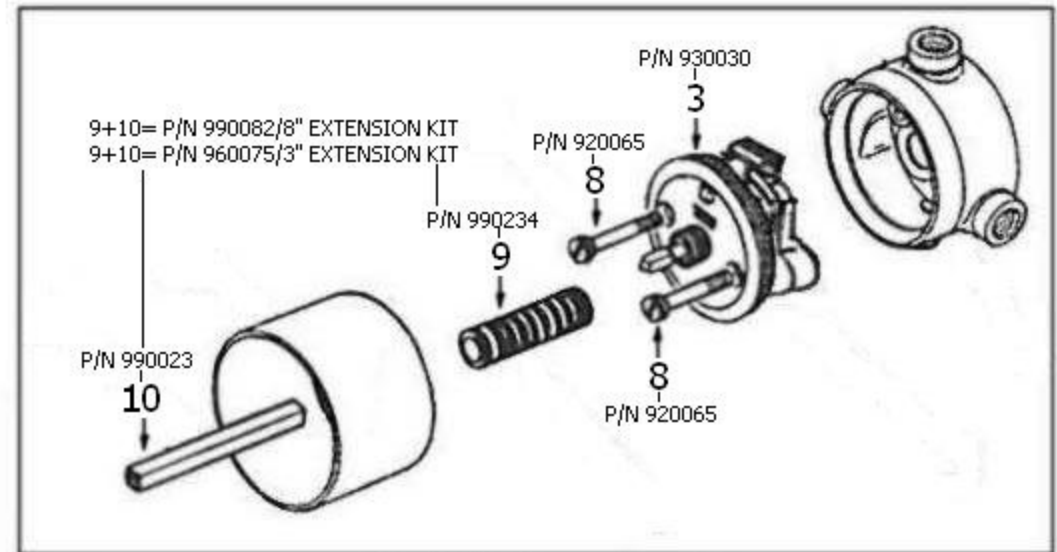

Part#

Description

02	Set Screw
03	3/4" Thermostatic Cartridge With Plate
05	Black Plastic Scold Stop Plate
06	Pointer Cap With or Without Trim
07	Cover Plate
08	Cartridge Cover Bolts
09	Round Tube
10	Square Adapter
9+10	8" or 3" Adapter Kit
11	Finished Dial Plate
12	Swivel Bushing
15	Bell Escutcheon & Stem
16	Cross Handle
17	Washer
18	Handle Screw
19	Finished Insert Holder
20	Black Logo Ceramic Insert
21	Rubber O-ring
90	Royale Finished Insert Black Logo

Please follow example when ordering parts for ‘Royale’ Thermostatic Valve

- To order part#11 – Finished Dial

○ 950169xx

- Please substitute finish number needed in place of **XX**

Herbeau[®]
L'Art du Sanitaire depuis 1857

3049 - 'Royale' 3/4" Thermostatic Valve

3049 - 'Royale' 3/4" Thermostatic Valve

*P/N = PART NUMBER

3049(Finish)-T Trim only

3049-R Rough only

○ = FINISHED PARTS
 XX = TWO DIGIT FINISH CODE