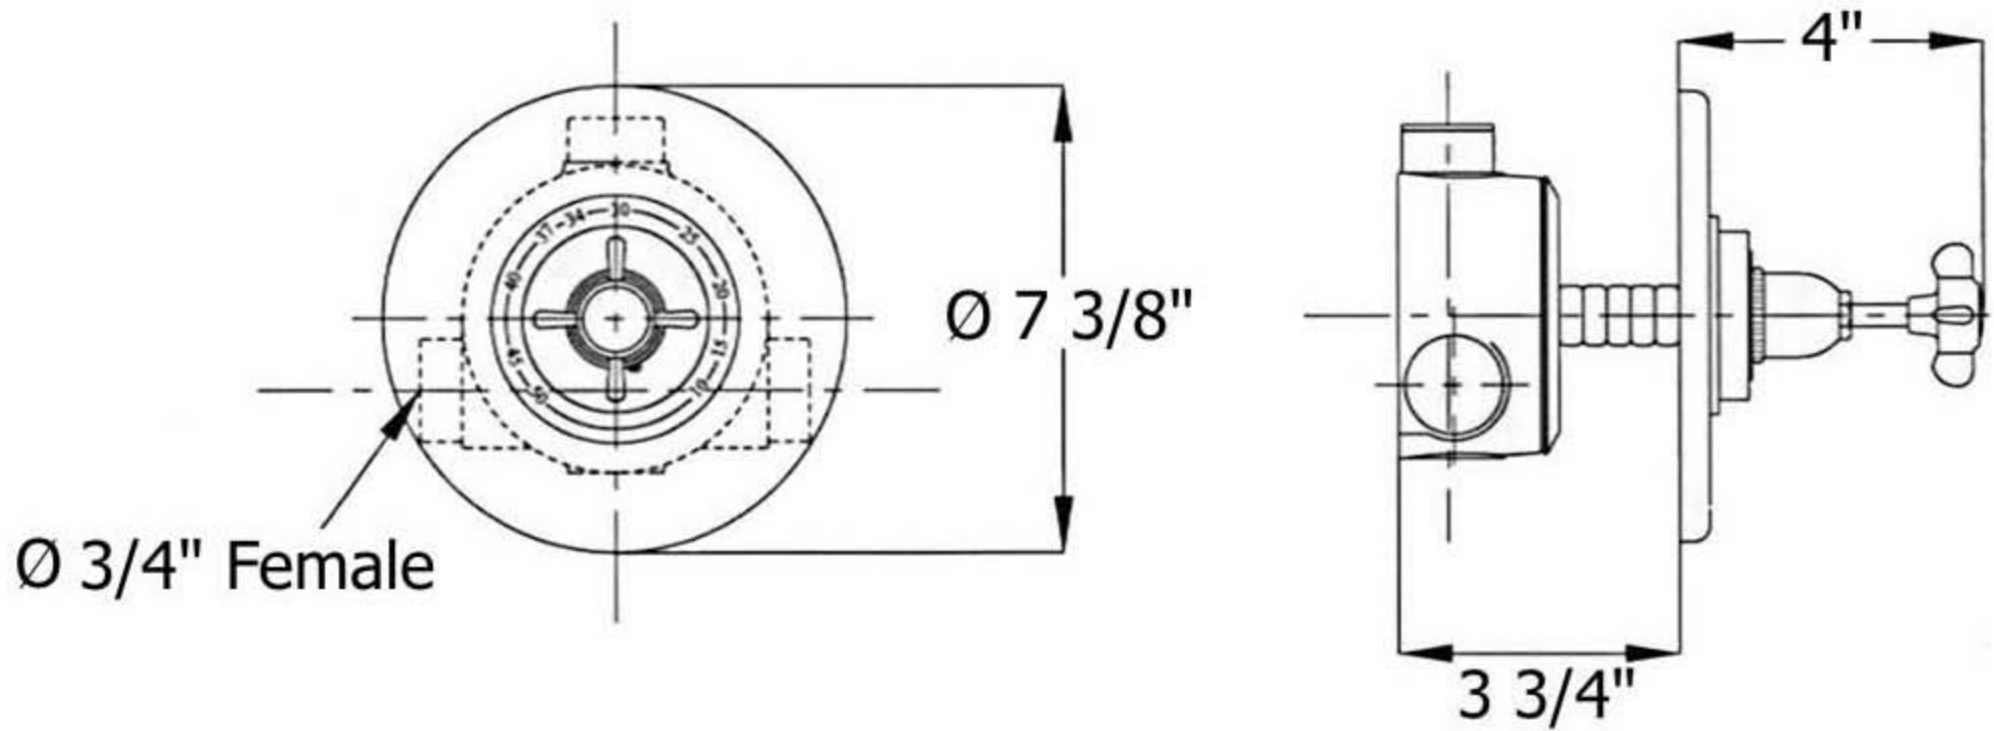

3049 - 'Royale' 3/4" Thermostatic Valve