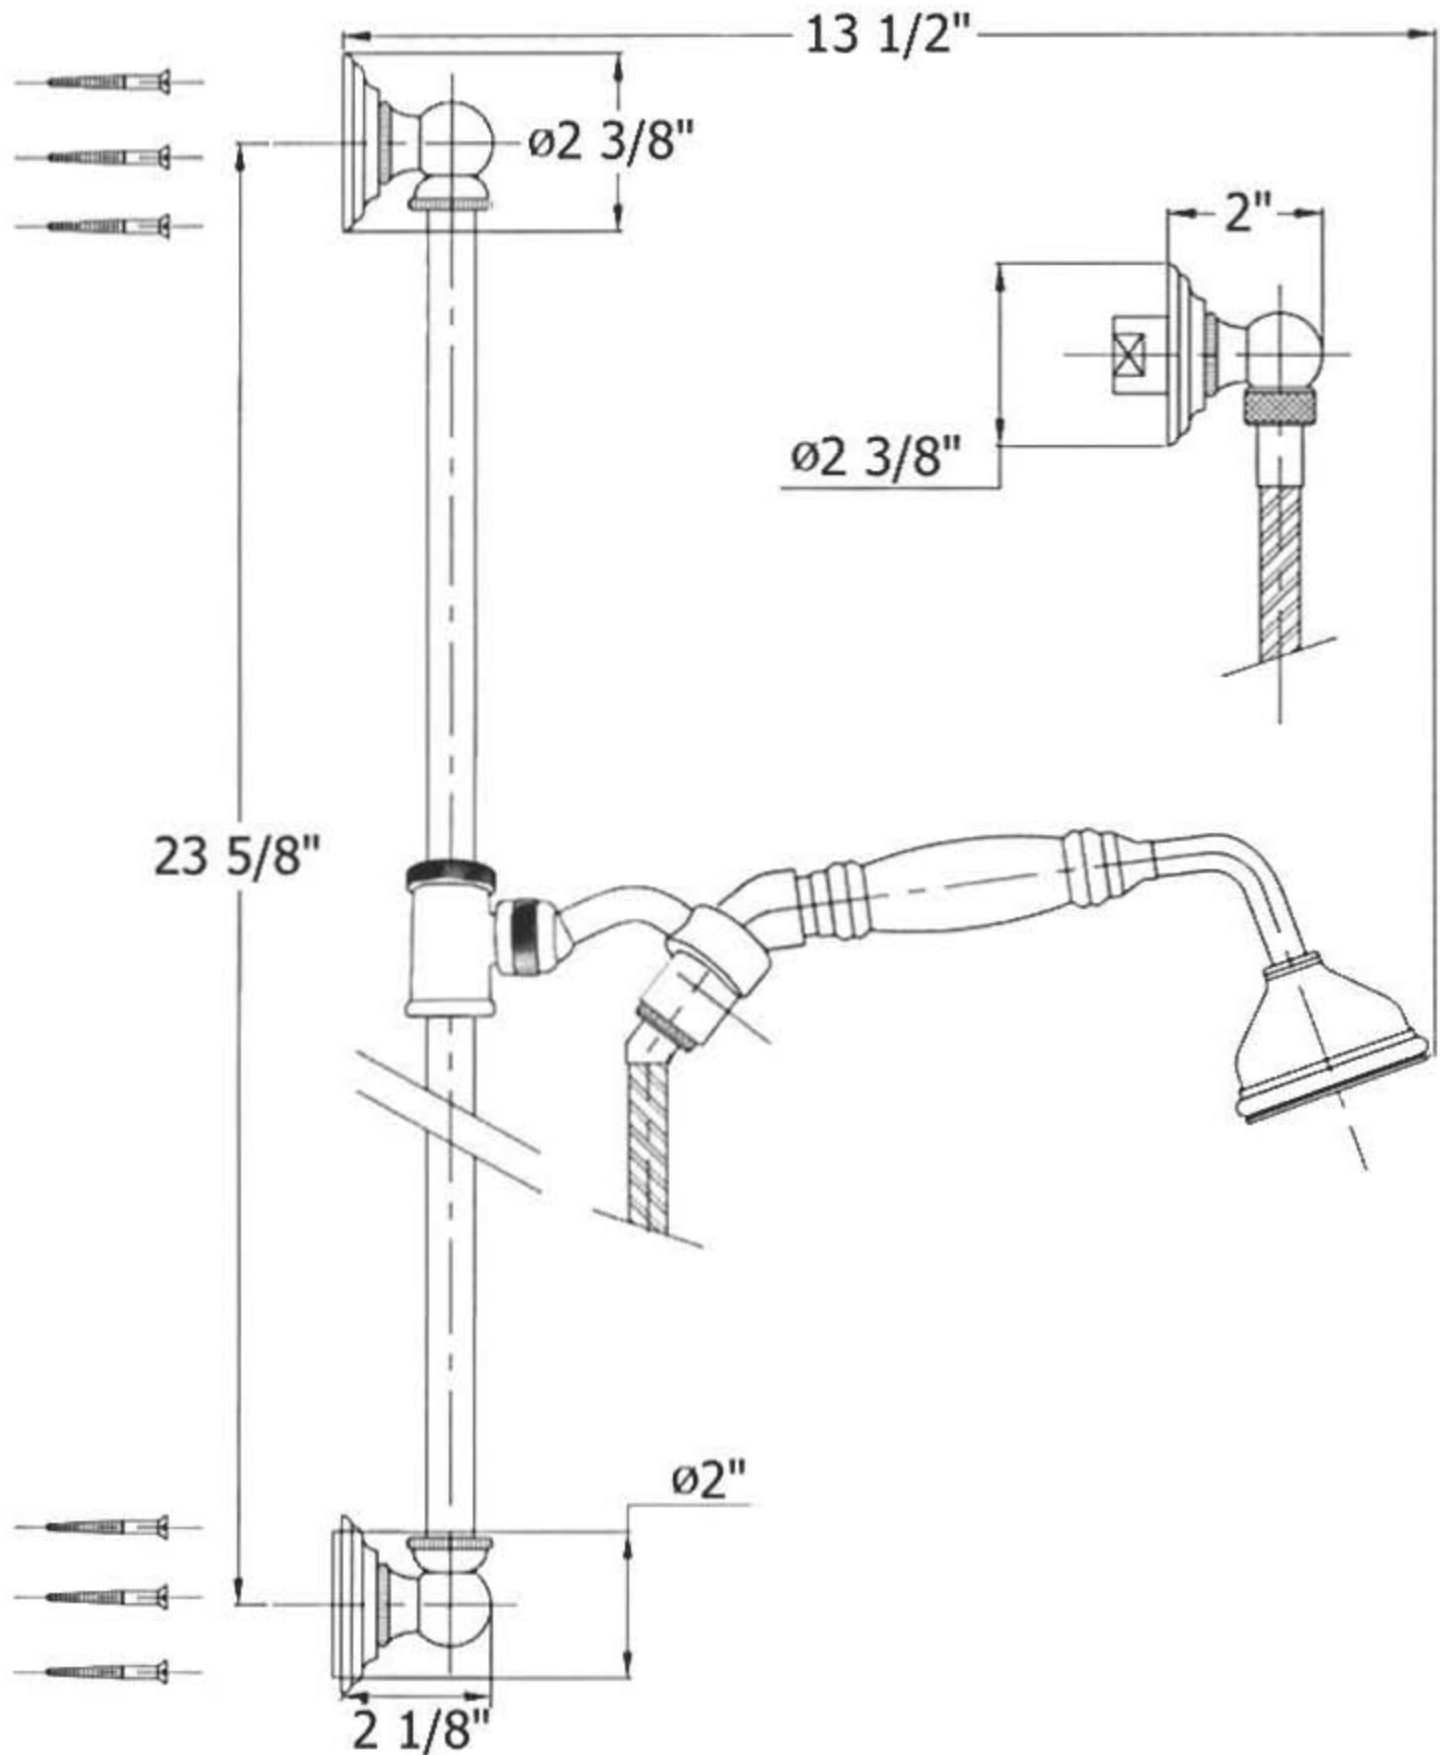

3046 - 'Royale' Slide Bar with Hand Spray and Wall Elbow