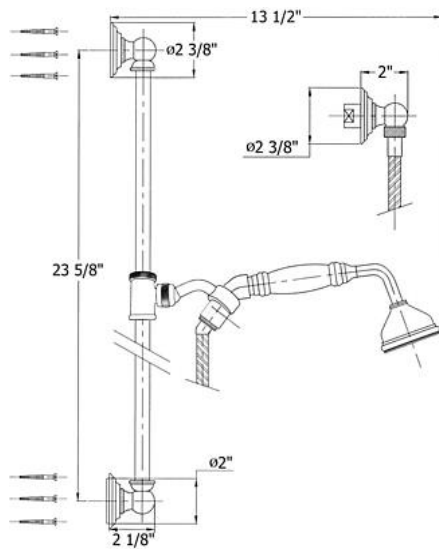

# 3046 – ‘Royale’ Slide Bar with Hand Spray and Wall Elbow

## Technical Information

- Maximum flow rate is 1.2 GPM with new low flow restrictor.
- 24" shower bar.
- 5' finished flexible hose.
- Includes wall elbow.
- Available with ceramic handle only.
- Available finishes are French Weathered Brass (47), Polished Chrome (48), SoliBrass (49), Lacquered Matte Black Nickel (50), Old Gold (52), Old Silver (53), Polished Brass (55), Polished Nickel (56), Brushed Nickel (57), Satin Nickel (60), Antique Lacquered Copper (67), Antique Lacquered Brass (68), Weathered Brass (70), Lacquered Polished Black Nickel (71) and Lacquered Polished Copper (80).
- Please See Cleaning Instructions: <http://herbeau.com/CleaningAll.pdf> For Finish Care and Maintenance Information.

Please follow example when ordering parts for ‘Royale’ Slide Bar

- To order part#24 – Metal Hose
  - 950272XX
- Please substitute finish number needed in place of XX

Part #	Description
01	Mounting Plate
02	Escutcheon
03	Connection
04	Set Screw
05	Ball Joint
06	Coupling F/Slide Bar
07	Slide Bar 24"
08	Mounting Screw Kit
09	Cap F/Slide Body
10	Inner Nylon Body
11	Slide Body
12	Spring
13	Spring Support
14	1/2" Nut
15	Support Arm
16	Ceramic Handle
17	Support Ball
18	Hand Spray Elbow
19	White Rubber Ring
20	1/2" Washer
21	C-Support
22	Low Flow Restrictor
23	Left Side Bracket
24	5' Finished H/S Hose
25	Right Side Bracket
29	1/2" Female Adapter
30	Wall Escutcheon
31	Rubber O-Ring
34	3/8" – 1/2" Connector
37	Flat Rubber Washer
94	Complete Hand Shower W/Ceramic & Elbow
95	Wall Outlet Kit F/3046
96	Wall Support Bar Kit

# 3046 - 'Royale' Slide Bar with Hand Spray and Wall Elbow