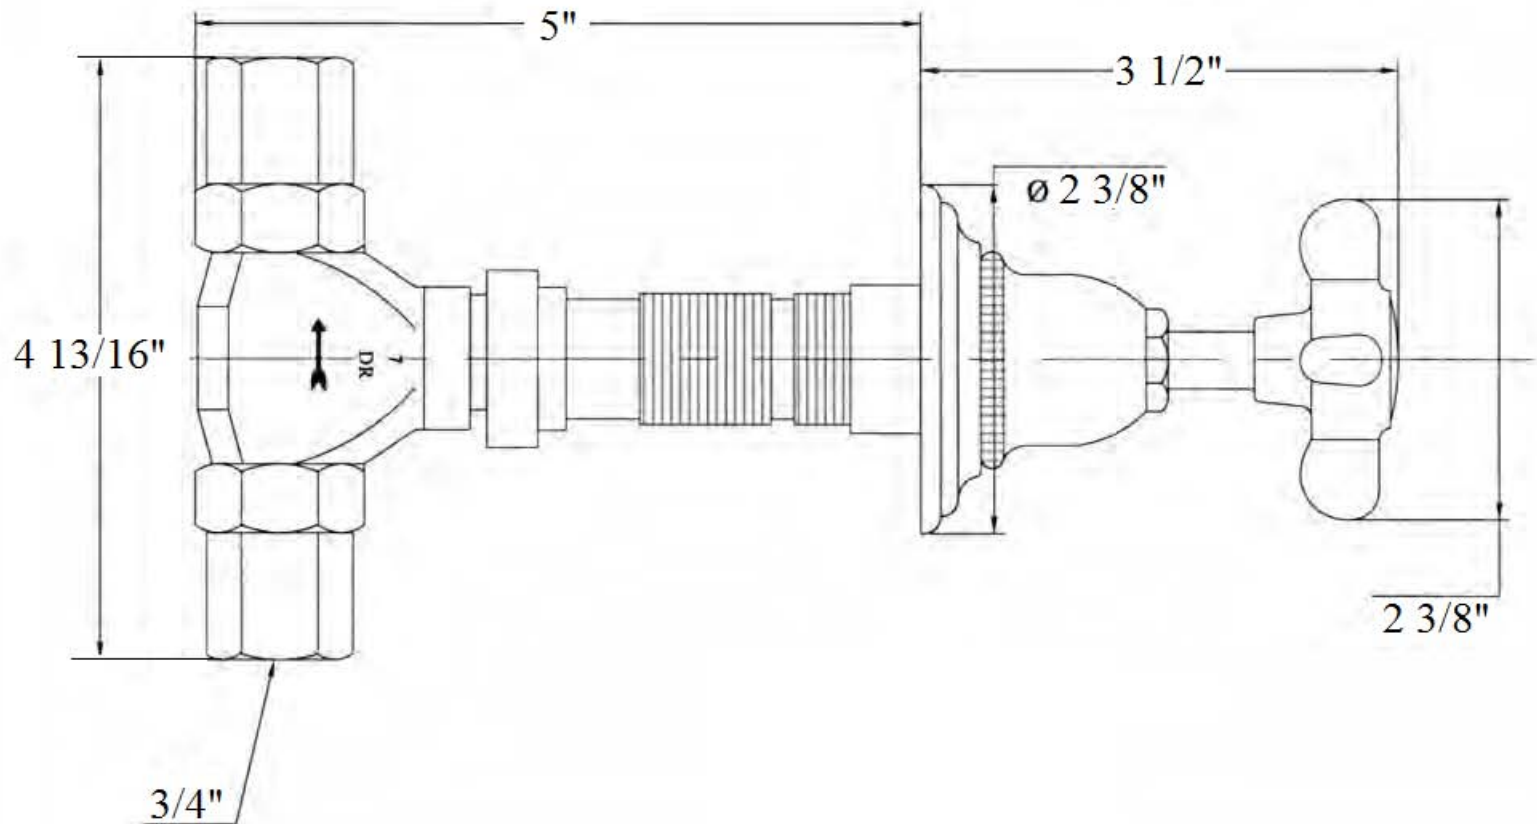

Part#

Description

01	Valve Body
02	3/4” Adapter
03	Brass Hexagon Tube
04	Brass Extension
03+04	6” Extension Kit
05	Rubber O-Ring
06	Wall Escutcheon
07	Inner Trim Housing
08	Bell Escutcheon
09	Handle Stem
10	Cross Handle
11	Washer
12	Handle Screw
13	Finished Insert Holder
14	Ceramic Insert
15	Rubber O-Ring
16	Flat Rubber Washer
85	Ceramic Cartridge
90	Royale Finished Ceramic Insert

Please follow example when ordering parts for ‘Royale’ Wall Valve

- To order part#13 – Cross Handle
 - 950064xx
- Please substitute finish number needed in place of **xx**

Herbeau[®]
L'Art du Sanitaire depuis 1857

3044 - 'Royale' Wall Valve 3/4"

*ROUGH BRASS EXTENSIONS CAN BE CUT DOWN TO LENGTH

3044 - 'Royale' Wall Valve 3/4"

*P/N = PART NUMBER

3044-R (ROUGH ONLY)

3044-T (FINISH) TRIM ONLY

○ = FINISHED PARTS

XX = TWO DIGIT FINISH CODE