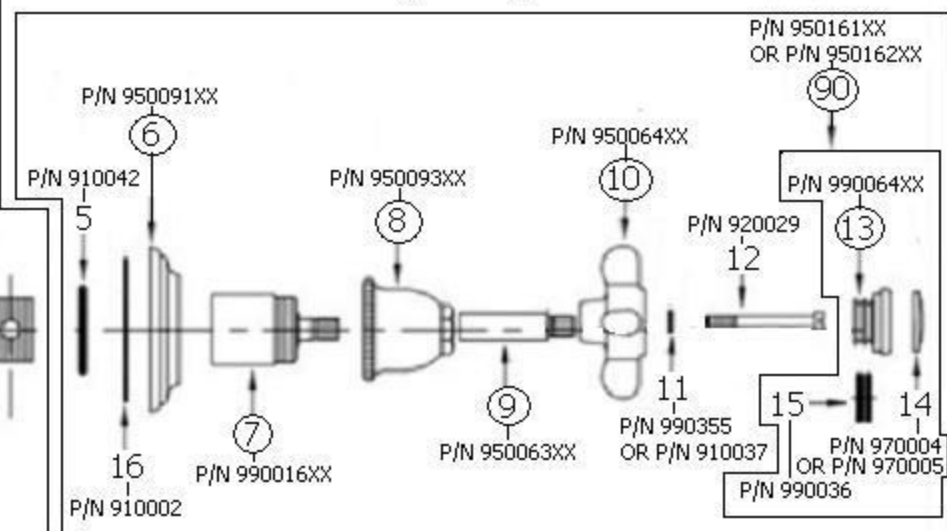

Part#

Description

01	Valve Body
02	3/4” Adapter
03	Brass Hexagon Tube
04	Brass Extension
03+04	6” Extension Kit
05	Rubber O-Ring
06	Wall Escutcheon
07	Inner Trim Housing
08	Bell Escutcheon
09	Handle Stem
10	Cross Handle
11	Washer
12	Handle Screw
13	Finished Insert Holder
14	Ceramic Insert
15	Rubber O-Ring
16	Flat Rubber Washer
85	Ceramic Cartridge
90	Royale Finished Ceramic Insert

Please follow example when ordering parts for ‘Royale’ Wall Valve

- To order part#13 – Cross Handle
 - 950064xx
- Please substitute finish number needed in place of **xx**

Herbeau[®]
L'Art du Sanitaire depuis 1857

3044 - 'Royale' Wall Valve 3/4"

*ROUGH BRASS EXTENSIONS CAN BE CUT DOWN TO LENGTH

3044 - 'Royale' Wall Valve 3/4"

*P/N = PART NUMBER

3044-R (ROUGH ONLY)

3044-T (FINISH) TRIM ONLY

○ = FINISHED PARTS

XX = TWO DIGIT FINISH CODE