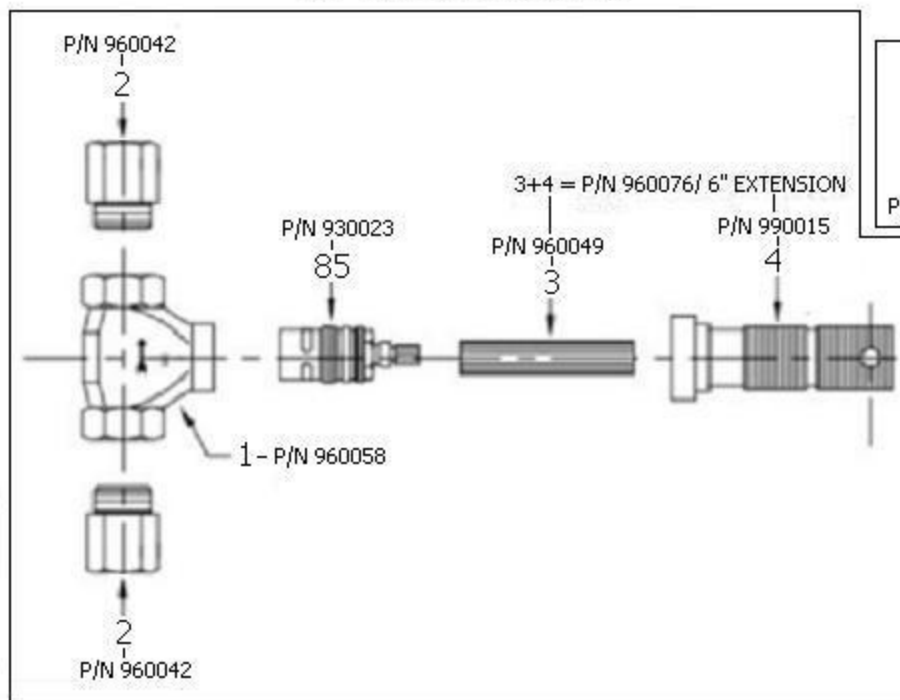

Part#

Description

01	Valve Body
02	3/4” Adapter
03	Brass Hexagon Tube
04	Brass Extension
03+04	6” Extension Kit
05	Rubber O-Ring
06	Wall Escutcheon
07	Inner Trim Housing
08	Bell Escutcheon
09	Handle Stem
10	Cross Handle
11	Washer
12	Handle Screw
13	Finished Insert Holder
14	Ceramic Insert
15	Rubber O-Ring
16	Flat Rubber Washer
85	Ceramic Cartridge
90	Royale Finished Ceramic Insert

Please follow example when ordering parts for ‘Royale’ Wall Valve

- To order part#13 – Cross Handle
 - 950064xx
- Please substitute finish number needed in place of **xx**

Herbeau[®]
L'Art du Sanitaire depuis 1857

3044 - 'Royale' Wall Valve 3/4"

*ROUGH BRASS EXTENSIONS CAN BE CUT DOWN TO LENGTH

3044 - 'Royale' Wall Valve 3/4"

*P/N = PART NUMBER

3044-R (ROUGH ONLY)

3044-T (FINISH) TRIM ONLY

○ = FINISHED PARTS

XX = TWO DIGIT FINISH CODE