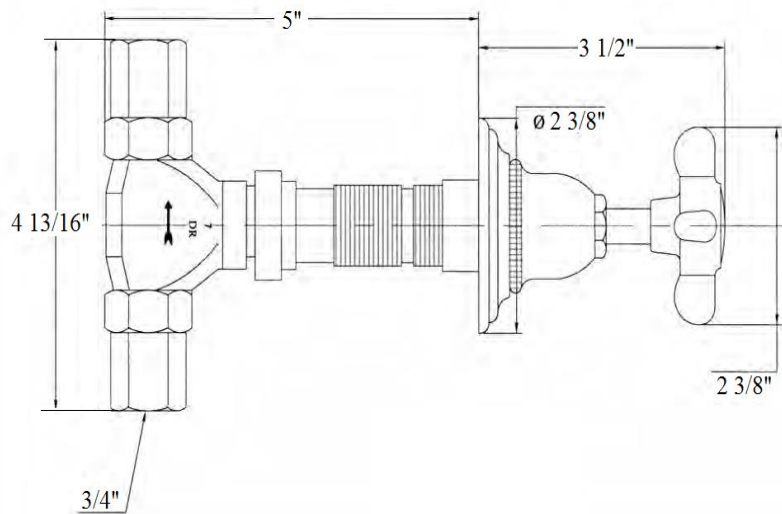

3044 – ‘Royale’ Wall Valve 3/4”

Technical Information

- 3/4” female connections.
- Controls volume only.
- Available finishes are French Weathered Brass (**47**), Polished Chrome (**48**), SoliBrass (**49**), Lacquered Matte Black Nickel (**50**), Old Gold (**52**), Old Silver (**53**), Polished Brass (**55**), Polished Nickel (**56**), Brushed Nickel (**57**), Satin Nickel (**60**), Antique Lacquered Copper (**67**), Antique Lacquered Brass (**68**), Weathered Brass (**70**), Lacquered Polished Black Nickel (**71**) and Lacquered Polished Copper (**80**).
- Please See Cleaning Instructions: <http://herbeau.com/CleaningAll.pdf>
For Finish Care and Maintenance Information.

Part#

Description

01	Valve Body
02	3/4” Adapter
03	Brass Hexagon Tube
04	Brass Extension
03+04	6” Extension Kit
05	Rubber O-Ring
06	Wall Escutcheon
07	Inner Trim Housing
08	Bell Escutcheon
09	Handle Stem
10	Cross Handle
11	Washer
12	Handle Screw
13	Finished Insert Holder
14	Ceramic Insert
15	Rubber O-Ring
16	Flat Rubber Washer
85	Ceramic Cartridge
90	Royale Finished Ceramic Insert

Please follow example when ordering parts for ‘Royale’ Wall Valve

- To order part#13 – Cross Handle
 - 950064xx
- Please substitute finish number needed in place of **xx**

Herbeau[®]
L'Art du Sanitaire depuis 1857

3044 - 'Royale' Wall Valve 3/4"

*ROUGH BRASS EXTENSIONS CAN BE CUT DOWN TO LENGTH

3044 - 'Royale' Wall Valve 3/4"

*P/N = PART NUMBER

3044-R (ROUGH ONLY)

3044-T (FINISH) TRIM ONLY

○ = FINISHED PARTS

XX = TWO DIGIT FINISH CODE