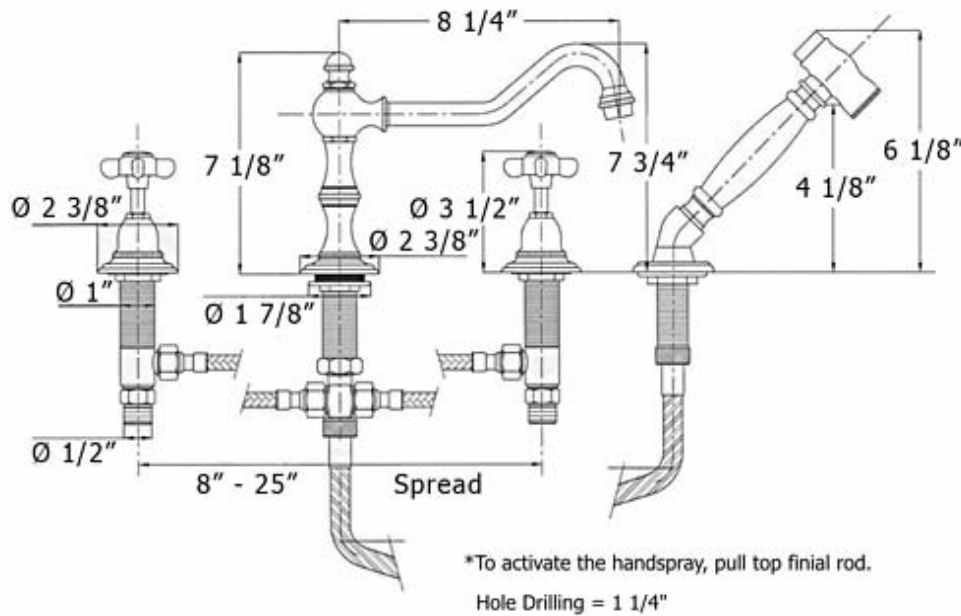

3024 – 'Royale' Four Hole Kitchen Mixer with Spray

Part#	Description
20	Top Knob
21	Diverter Rod
22	Finished Top Nut
23	Spout
24	Spout Washer
25	Aerator Filter
26	Aerator Cover
27	Rubber O-rings
28	Body
29	Spout Escutcheon
30	Threaded Spout Stem
32	Rubber O-ring
33	Metal Ring
34	Brass Mounting Nut
35	Diverter
37	Fiber Washer
38	Plastic Hose
39	Threaded Stem
42	Copper Tube
45	Hand Spray Elbow
48	Hand Spray Handle
51	Finished Button
54	Brass Tube
55	Brass Threaded Insert
56	Plastic Spray Insert
58	Finished Screw
85	Royale Cartridge
92	Complete Hand Spray

Technical Information

- Requires 1 1/4" hole drilling
- Flow rate 2.2 GPM
- 8" – 25" Spread
- Available finishes are Polished Chrome(48), SoliBrass(49), Polished Brass(55), Polished Nickel(56), Satin Nickel(60), Weathered Brass(70)
- Please see cleaning instructions for finish care and maintenance information.

Part#	Description
01	Ceramic Insert
02	Double Sided Adhesive
03	Handle Screw
04	Brass Handle Washer
05	Cross Handle
06	Handle Stem
07	Bell Escutcheon
10	Handle Escutcheon
11	Rubber O-ring
12	Rubber O-ring
13	Metal Washer
14	Brass Mounting Nut
15	Valve Body
17	1/2" Adapter
18	Fiber washer
19	Flexible Hose

Herbeau
L'Art du Sanitaire depuis 1857

3024 - 'Royale' Four Hole Kitchen Mixer with Spray

*To activate the handspray, pull top finial rod.

Hole Drilling = 1 1/4"

3024 - 'Royale' Four Hole Kitchen Mixer with Spray