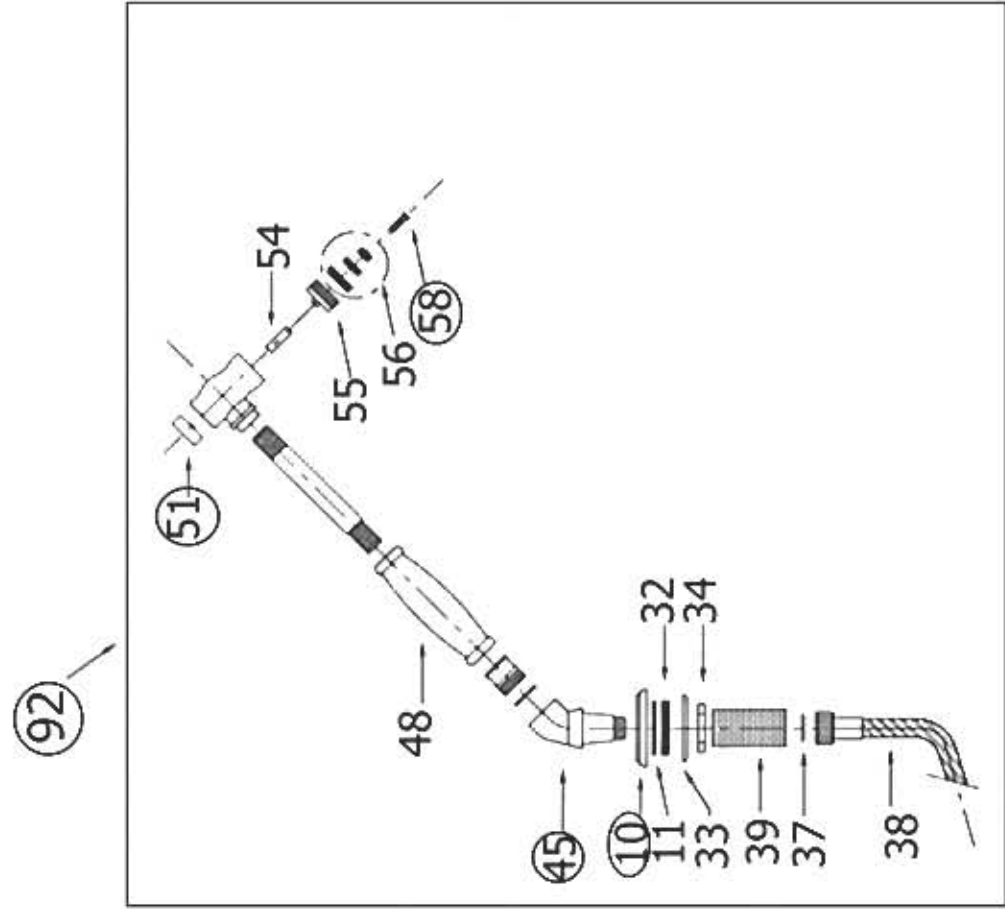

3024 – 'Royale' Four Hole Kitchen Mixer with Spray

Part#	Description
20	Top Knob
21	Diverter Rod
22	Finished Top Nut
23	Spout
24	Spout Washer
25	Aerator Filter
26	Aerator Cover
27	Rubber O-rings
28	Body
29	Spout Escutcheon
30	Threaded Spout Stem
32	Rubber O-ring
33	Metal Ring
34	Brass Mounting Nut
35	Diverter
37	Fiber Washer
38	Plastic Hose
39	Threaded Stem
42	Copper Tube
45	Hand Spray Elbow
48	Hand Spray Handle
51	Finished Button
54	Brass Tube
55	Brass Threaded Insert
56	Plastic Spray Insert
58	Finished Screw
85	Royale Cartridge
92	Complete Hand Spray

Part#	Description
01	Ceramic Insert
02	Double Sided Adhesive
03	Handle Screw
04	Brass Handle Washer
05	Cross Handle
06	Handle Stem
07	Bell Escutcheon
10	Handle Escutcheon
11	Rubber O-ring
12	Rubber O-ring
13	Metal Washer
14	Brass Mounting Nut
15	Valve Body
17	1/2" Adapter
18	Fiber washer
19	Flexible Hose

Please follow example when ordering parts for 'Royale' Kitchen Mixer.

- To order part#10 – **Handle Escutcheon**
 - 9302410xx
- Please substitute finish number needed in place of **xx**.
- To order a part that is not finished use **00**

Herbeau
L'Art du Sanitaire depuis 1857

3024 - 'Royale' Four Hole Kitchen Mixer with Spray

*To activate the handspray, pull top finial rod.

Hole Drilling = 1 1/4"

3024 - 'Royale' Four Hole Kitchen Mixer with Spray