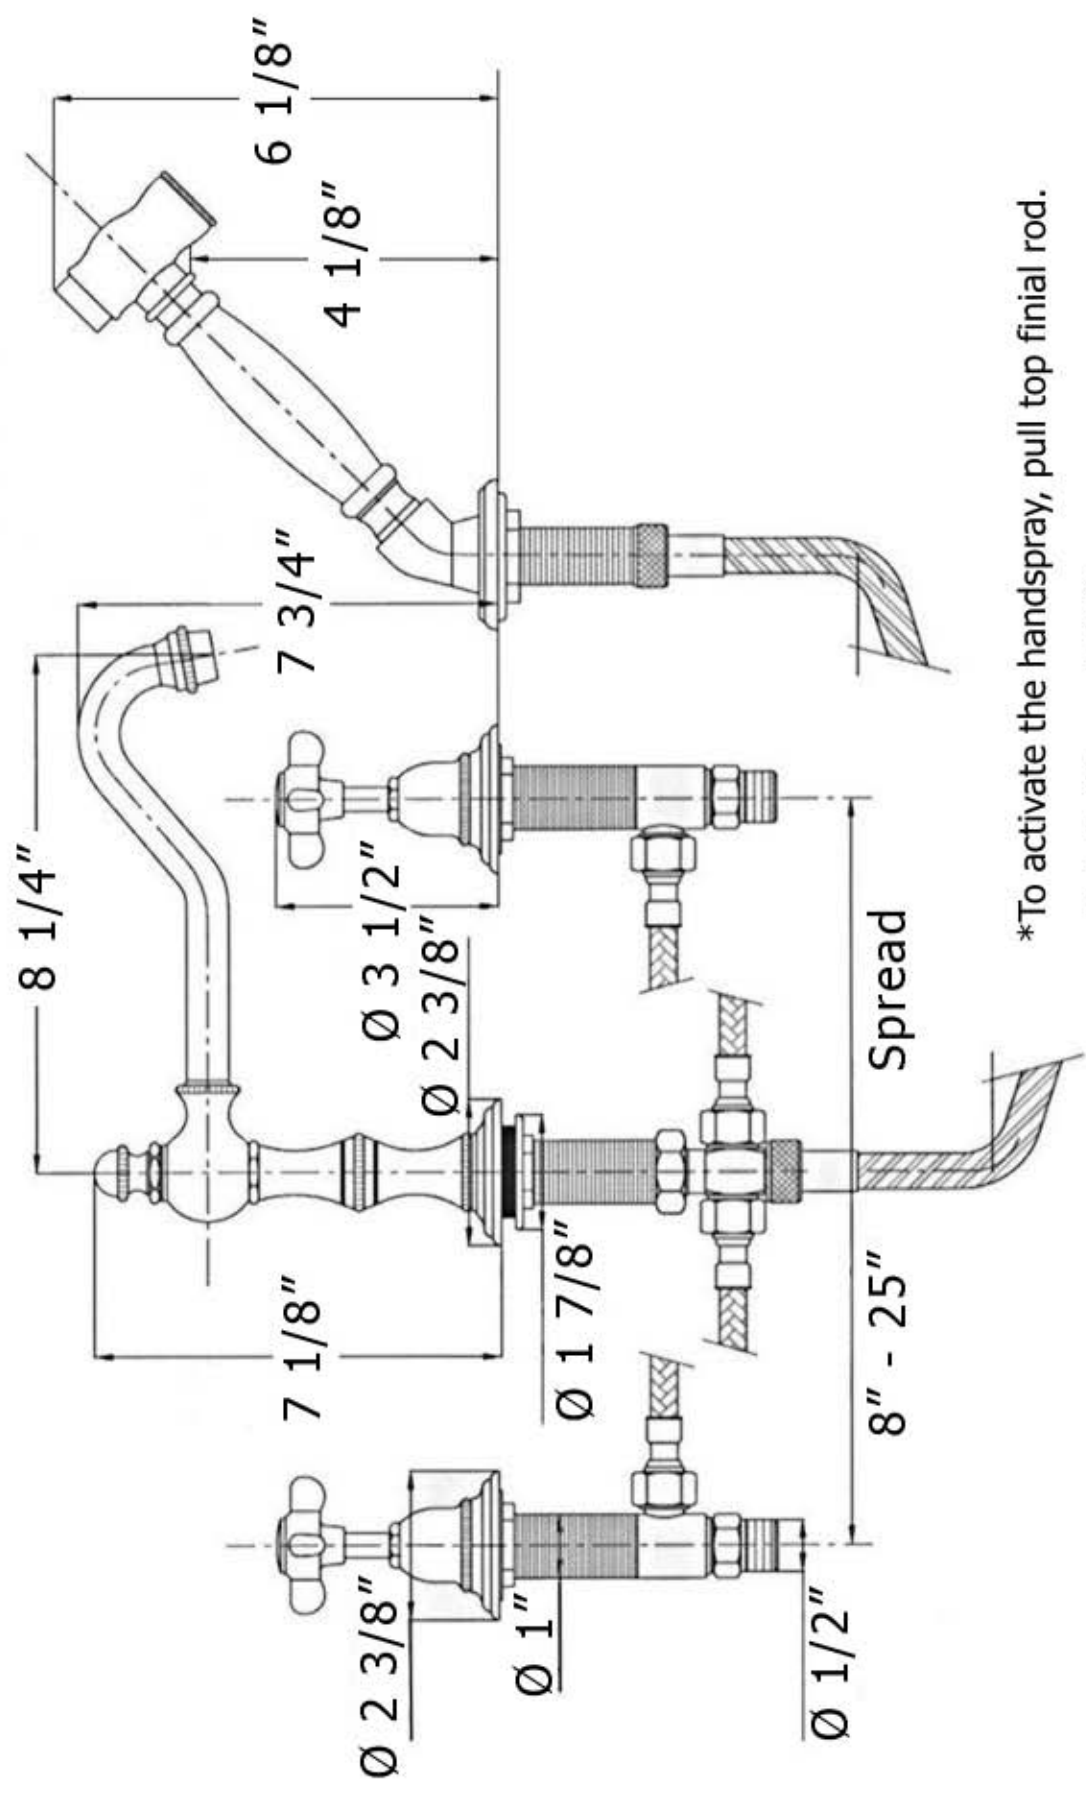

3024 - 'Royale' Four Hole Kitchen Mixer with Spray

*To activate the handspray, pull top finial rod.

Hole Drilling = 1 1/4"