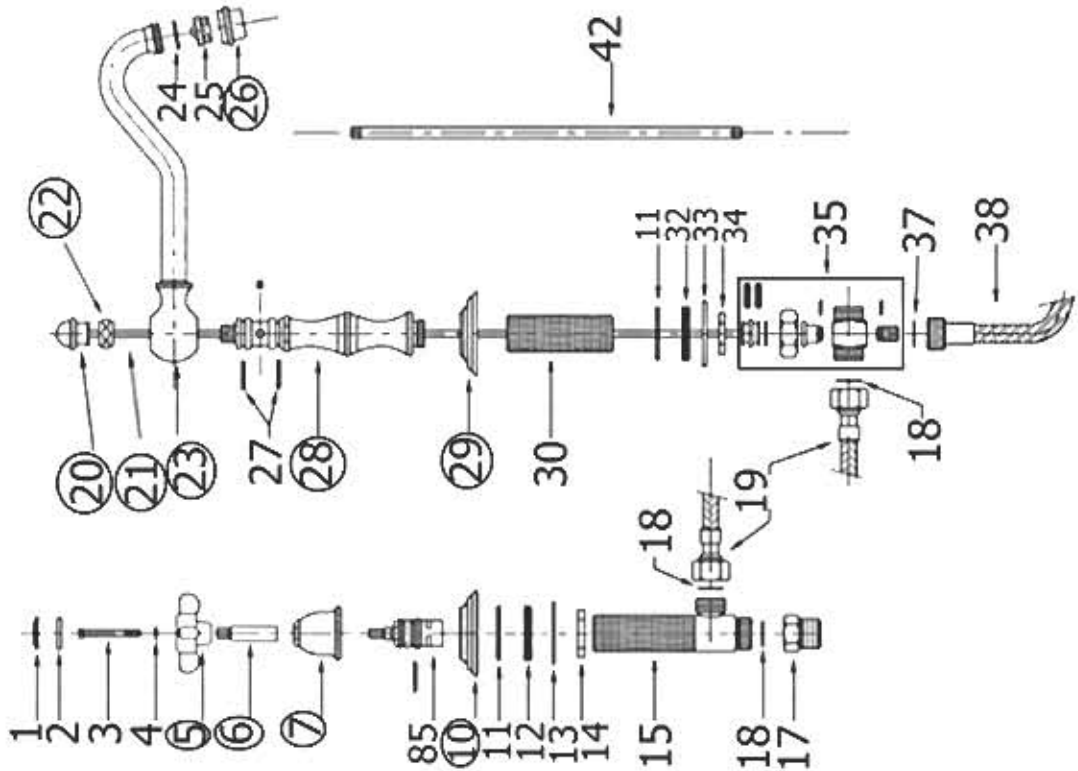

3024 – 'Royale' Four Hole Kitchen Mixer with Spray

Part#	Description
20	Top Knob
21	Diverter Rod
22	Finished Top Nut
23	Spout
24	Spout Washer
25	Aerator Filter
26	Aerator Cover
27	Rubber O-rings
28	Body
29	Spout Escutcheon
30	Threaded Spout Stem
32	Rubber O-ring
33	Metal Ring
34	Brass Mounting Nut
35	Diverter
37	Fiber Washer
38	Plastic Hose
39	Threaded Stem
42	Copper Tube
45	Hand Spray Elbow
48	Hand Spray Handle
51	Finished Button
54	Brass Tube
55	Brass Threaded Insert
56	Plastic Spray Insert
58	Finished Screw
85	Royale Cartridge
92	Complete Hand Spray

Part#	Description
01	Ceramic Insert
02	Double Sided Adhesive
03	Handle Screw
04	Brass Handle Washer
05	Cross Handle
06	Handle Stem
07	Bell Escutcheon
10	Handle Escutcheon
11	Rubber O-ring
12	Rubber O-ring
13	Metal Washer
14	Brass Mounting Nut
15	Valve Body
17	1/2" Adapter
18	Fiber washer
19	Flexible Hose

Please follow example when ordering parts for 'Royale' Kitchen Mixer.

- To order part#10 – **Handle Escutcheon**
 - 9302410xx
- Please substitute finish number needed in place of **xx**.
- To order a part that is not finished use **00**

Herbeau
L'Art du Sanitaire depuis 1857

3024 - 'Royale' Four Hole Kitchen Mixer with Spray

*To activate the handspray, pull top finial rod.

Hole Drilling = 1 1/4"

3024 - 'Royale' Four Hole Kitchen Mixer with Spray