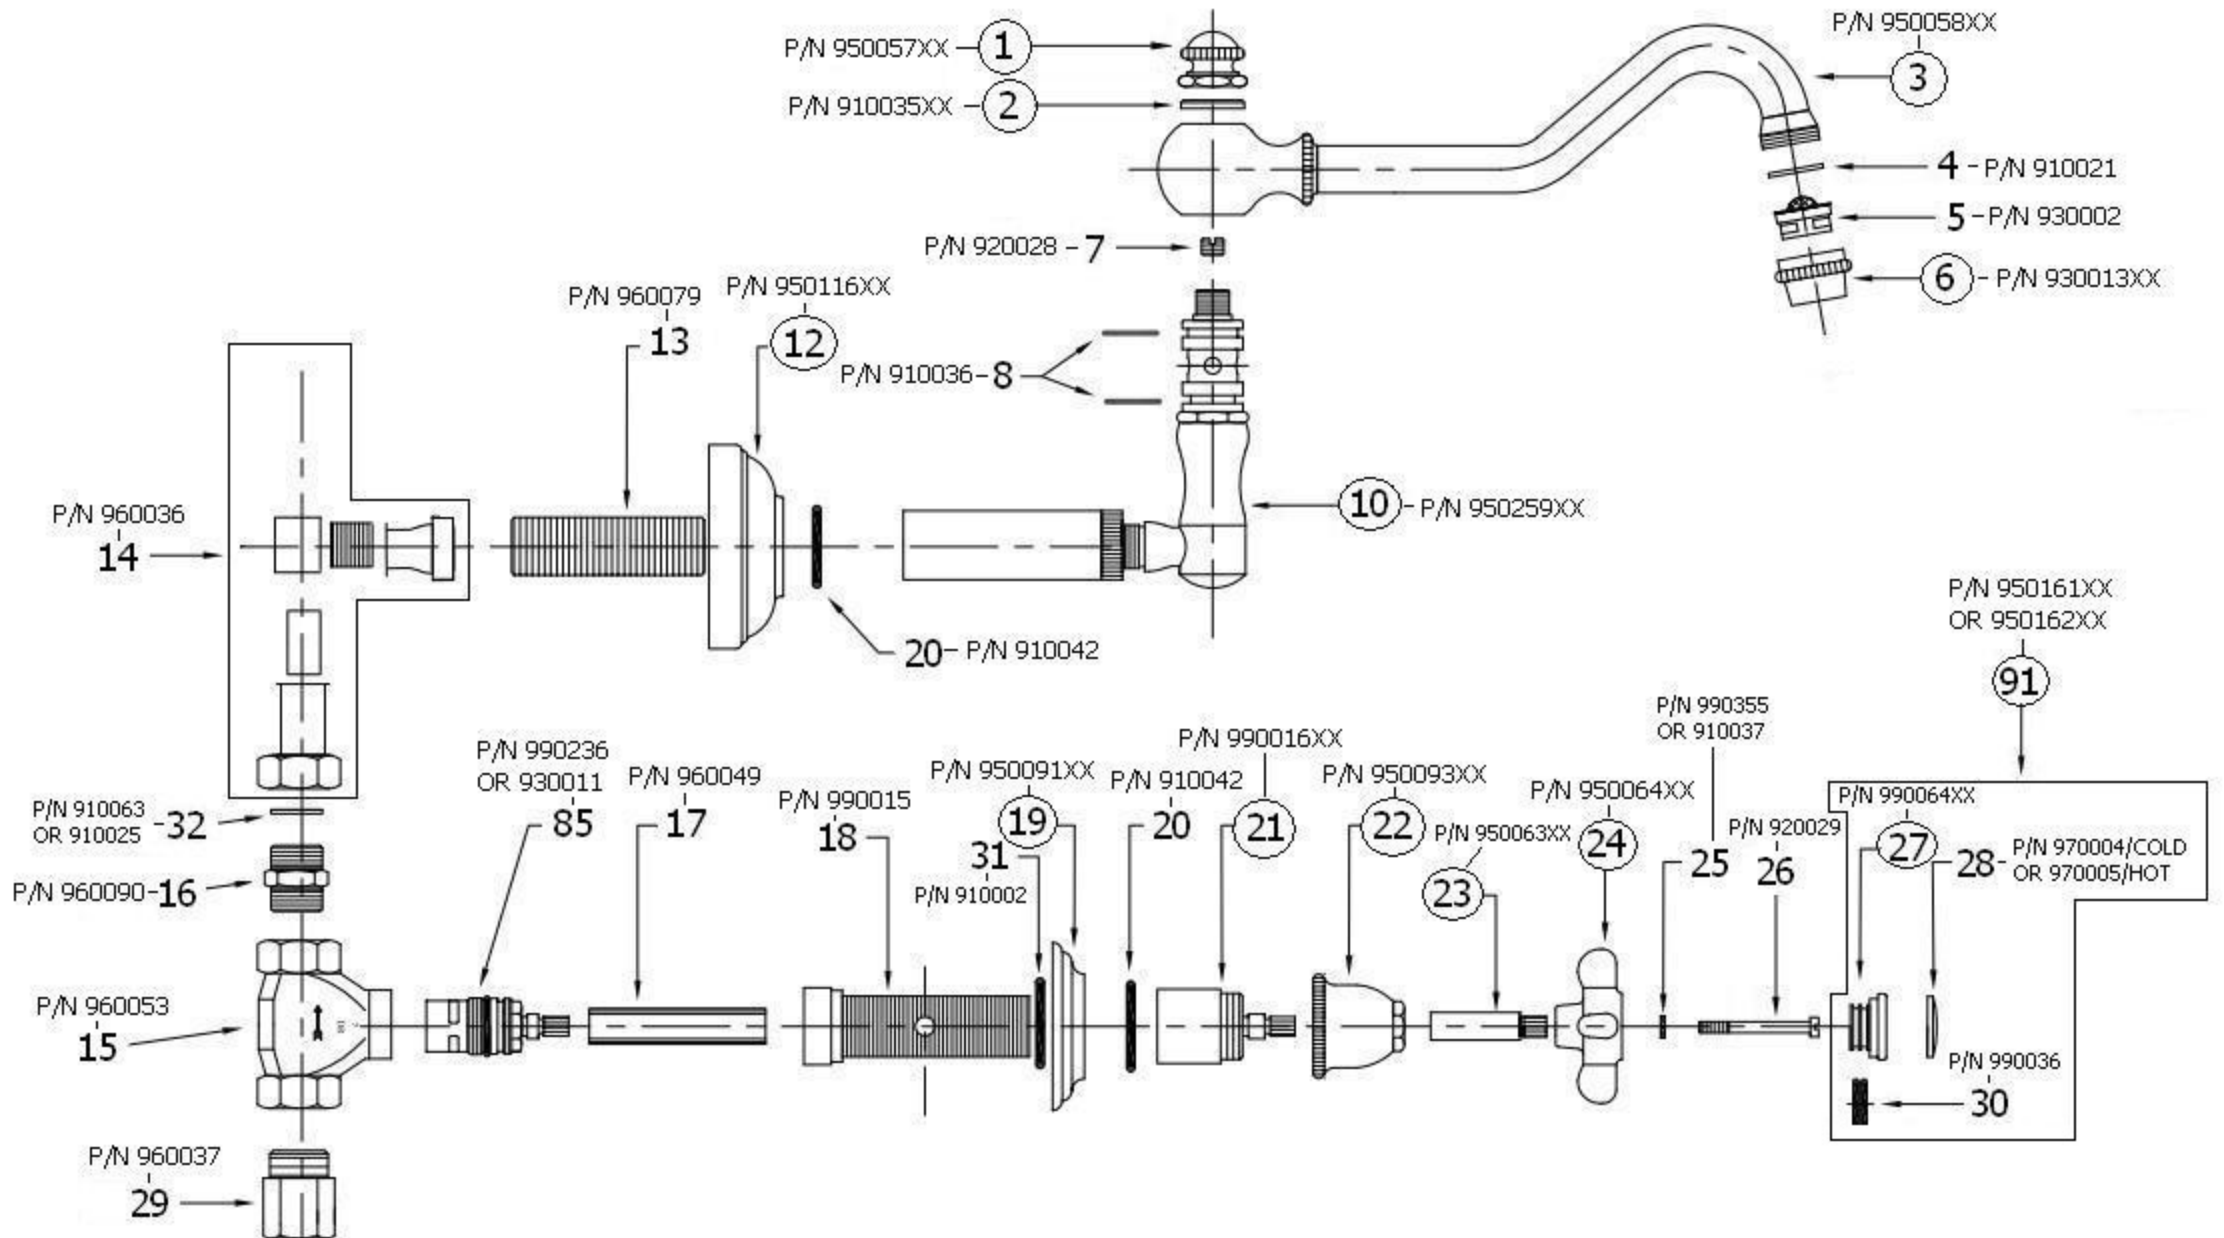

## Technical Information

- NSF / ANSI 61 & 372 / ASME A112.18.1 / CSA B125.1 / CEC AB1953 / WATERSENSE certified.
- Maximum flow rate is 1.2 GPM / 5.45 L / mn with new low flow restrictor.
- 7 3/4" C.T.C. spread.
- 6 3/4" C.T.C. swiveling spout.
- 1/2 turn ceramic Ecobross Flühs cartridges.
- Copper t-rough.
- Available finishes are French Weathered Brass (47), Polished Chrome (48), SoliBrass (49), Lacquered Matte Black Nickel (50), Old Gold (52), Old Silver (53), Polished Brass (55), Polished Nickel (56), Brushed Nickel (57), Satin Nickel (60), Antique Lacquered Copper (67), Antique Lacquered Brass (68), Weathered Brass (70), Lacquered Polished Black Nickel (71) and Lacquered Polished Copper (80).
- Please See Cleaning Instructions: <http://herbeau.com/CleaningAll.pdf> For Finish Care and Maintenance Information.

Part #	Description
01	Top Knob
02	Finished Washer
03	Spout 6 3/4" – Ecobross
04	Aerator Washer
05	Aerator Filter
06	Aerator Cover
07	Sealing Screw
08	Spout O-Ring
10	Royale Spout Elbow
12	Wall Flange
13	Threaded Tube
14	Copper T-Rough – Ecobross
15	1/2 Turn Cartridge Housing – Ecobross
16	Male To Male Adapter – Ecobross
17	Brass Hexagon Tube
18	Brass Extension
17+18	Extension Kit
13,17,18	7" Spout Thread W/6" Hex & Brass Extension
19	Wall Escutcheon
20	Rubber O-Ring
21	Inner Trim Housing
22	Bell Escutcheon
23	Handle Stem
24	Cross Handle
25	Washer
26	Handle Screw
27	Finished Insert Holder
28	Ceramic Insert H/C
29	1/2" Brass Adapter – Ecobross
30	Rubber O-Ring
31	Flat Rubber Washer
32	1/2" Washer
85	1/2 Turn Ceramic Ecobross Cartridge
91	Royale Finished Ceramic Insert Assembly

# 3008 - 'Royale' Wall Mounted 3-Hole Set

\*CENTER AND BOTH VALVES ALL-THREAD CAN BE CUT DOWN TO SIZE.

\*990236 CARTRIDGES FOR FAUCETS MADE AFTER 2009.

\*930011 CARTRIDGE GOOD FOR ALL YEARS

\*P/N = PART NUMBER

XX=TWO DIGIT FINISH CODE

○ = FINISHED PARTS