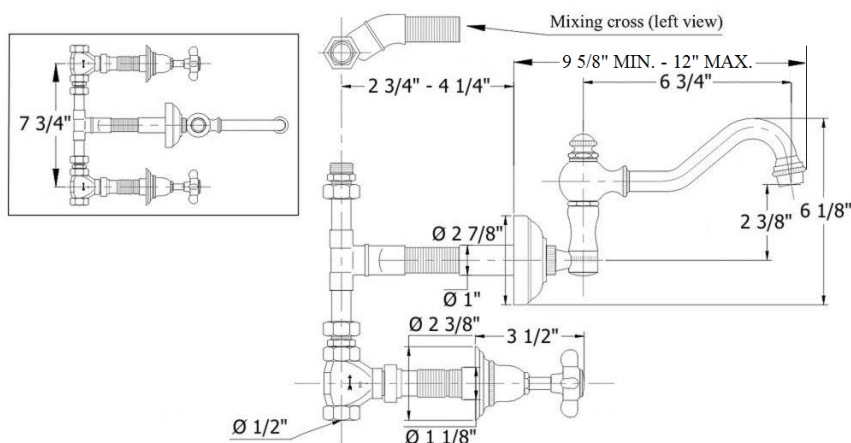

# 3008 - 'Royale' Wall Mounted Three Hole Set

\*CENTER AND BOTH VALVES ALL-THREAD CAN BE CUT DOWN TO SIZE

## Technical Information

- NSF / ANSI 61 & 372 / ASME A112.18.1 / CSA B125.1 / CEC AB1953 / WATERSENSE certified.
- Maximum flow rate is 1.2 GPM / 5.45 L / mn with new low flow restrictor.
- 7 3/4" C.T.C. spread.
- 6 3/4" C.T.C. swiveling spout.
- 1/2 turn ceramic Ecobross Flühs cartridges.
- Copper t-rough.
- Available finishes are French Weathered Brass (47), Polished Chrome (48), SoliBrass (49), Lacquered Matte Black Nickel (50), Old Gold (52), Old Silver (53), Polished Brass (55), Polished Nickel (56), Brushed Nickel (57), Satin Nickel (60), Antique Lacquered Copper (67), Antique Lacquered Brass (68), Weathered Brass (70), Lacquered Polished Black Nickel (71) and Lacquered Polished Copper (80).
- Please See Cleaning Instructions: <http://herbeau.com/CleaningAll.pdf> For Finish Care and Maintenance Information.

Part #	Description
01	Top Knob
02	Finished Washer
03	Spout 6 3/4" – Ecobross
04	Aerator Washer
05	Aerator Filter
06	Aerator Cover
07	Sealing Screw
08	Spout O-Ring
10	Royale Spout Elbow
12	Wall Flange
13	Threaded Tube
14	Copper T-Rough – Ecobross
15	1/2 Turn Cartridge Housing – Ecobross
16	Male To Male Adapter – Ecobross
17	Brass Hexagon Tube
18	Brass Extension
17+18	Extension Kit
13,17,18	7" Spout Thread W/6" Hex & Brass Extension
19	Wall Escutcheon
20	Rubber O-Ring
21	Inner Trim Housing
22	Bell Escutcheon
23	Handle Stem
24	Cross Handle
25	Washer
26	Handle Screw
27	Finished Insert Holder
28	Ceramic Insert H/C
29	1/2" Brass Adapter – Ecobross
30	Rubber O-Ring
31	Flat Rubber Washer
32	1/2" Washer
85	1/2 Turn Ceramic Ecobross Cartridge
91	Royale Finished Ceramic Insert Assembly

U.P. Code  
NSF-61/9-G  
ASME A112.18.1/CSA B125.1

Certified by  
NSF International

Please follow example when ordering parts for 'Royale' Wall Mounted  
Three Hole Set

- To order part #03 – SPOUT
  - 950058xx
- Please substitute finish number needed in place of XX