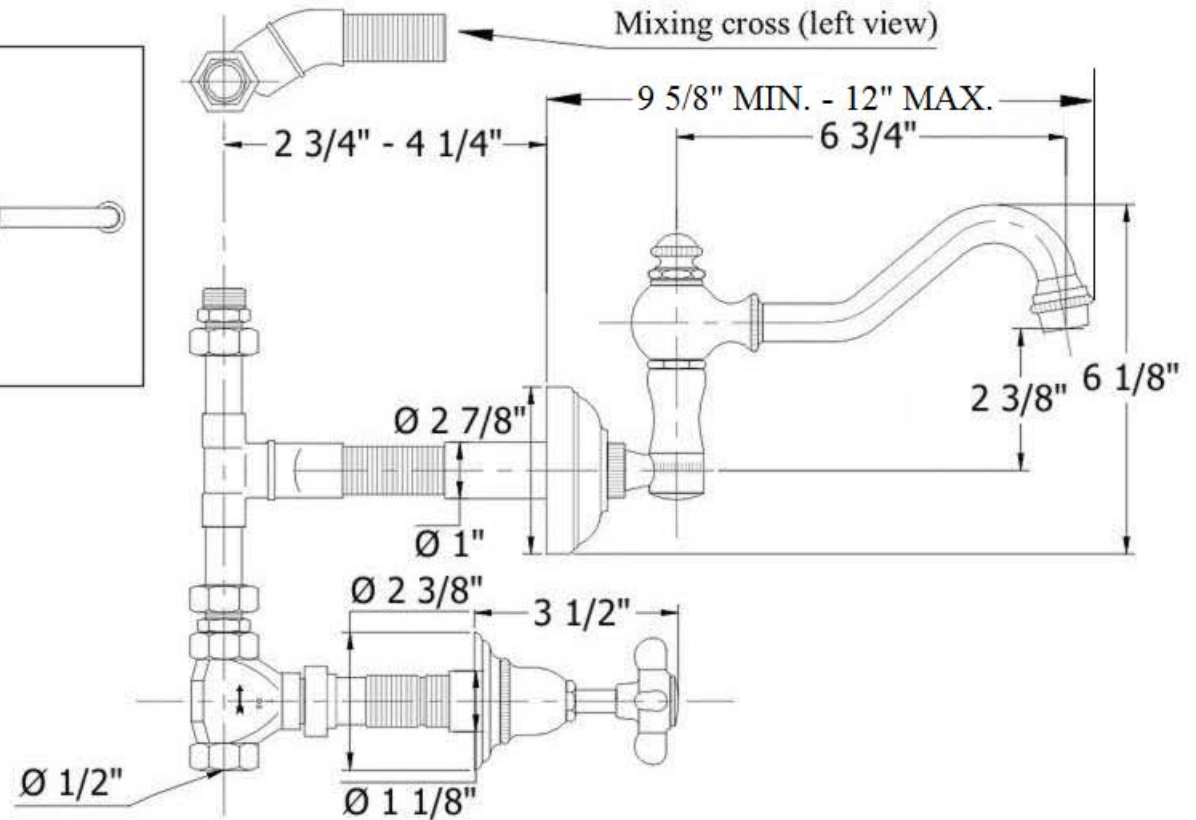

3008 - 'Royale' Wall Mounted 3-Hole Set

*CENTER AND BOTH VALVES ALL-THREAD CAN BE CUT DOWN TO SIZE.