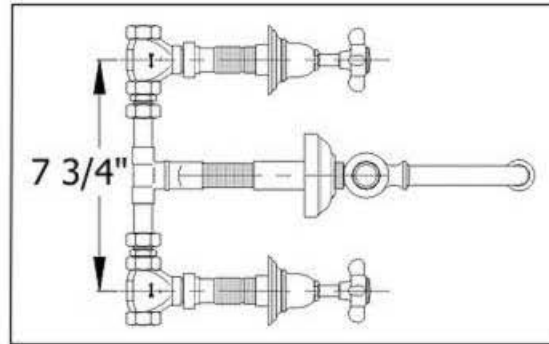

3008 - 'Royale' Wall Mounted 3-Hole Set

*CENTER AND BOTH VALVES ALL-THREAD CAN BE CUT DOWN TO SIZE.