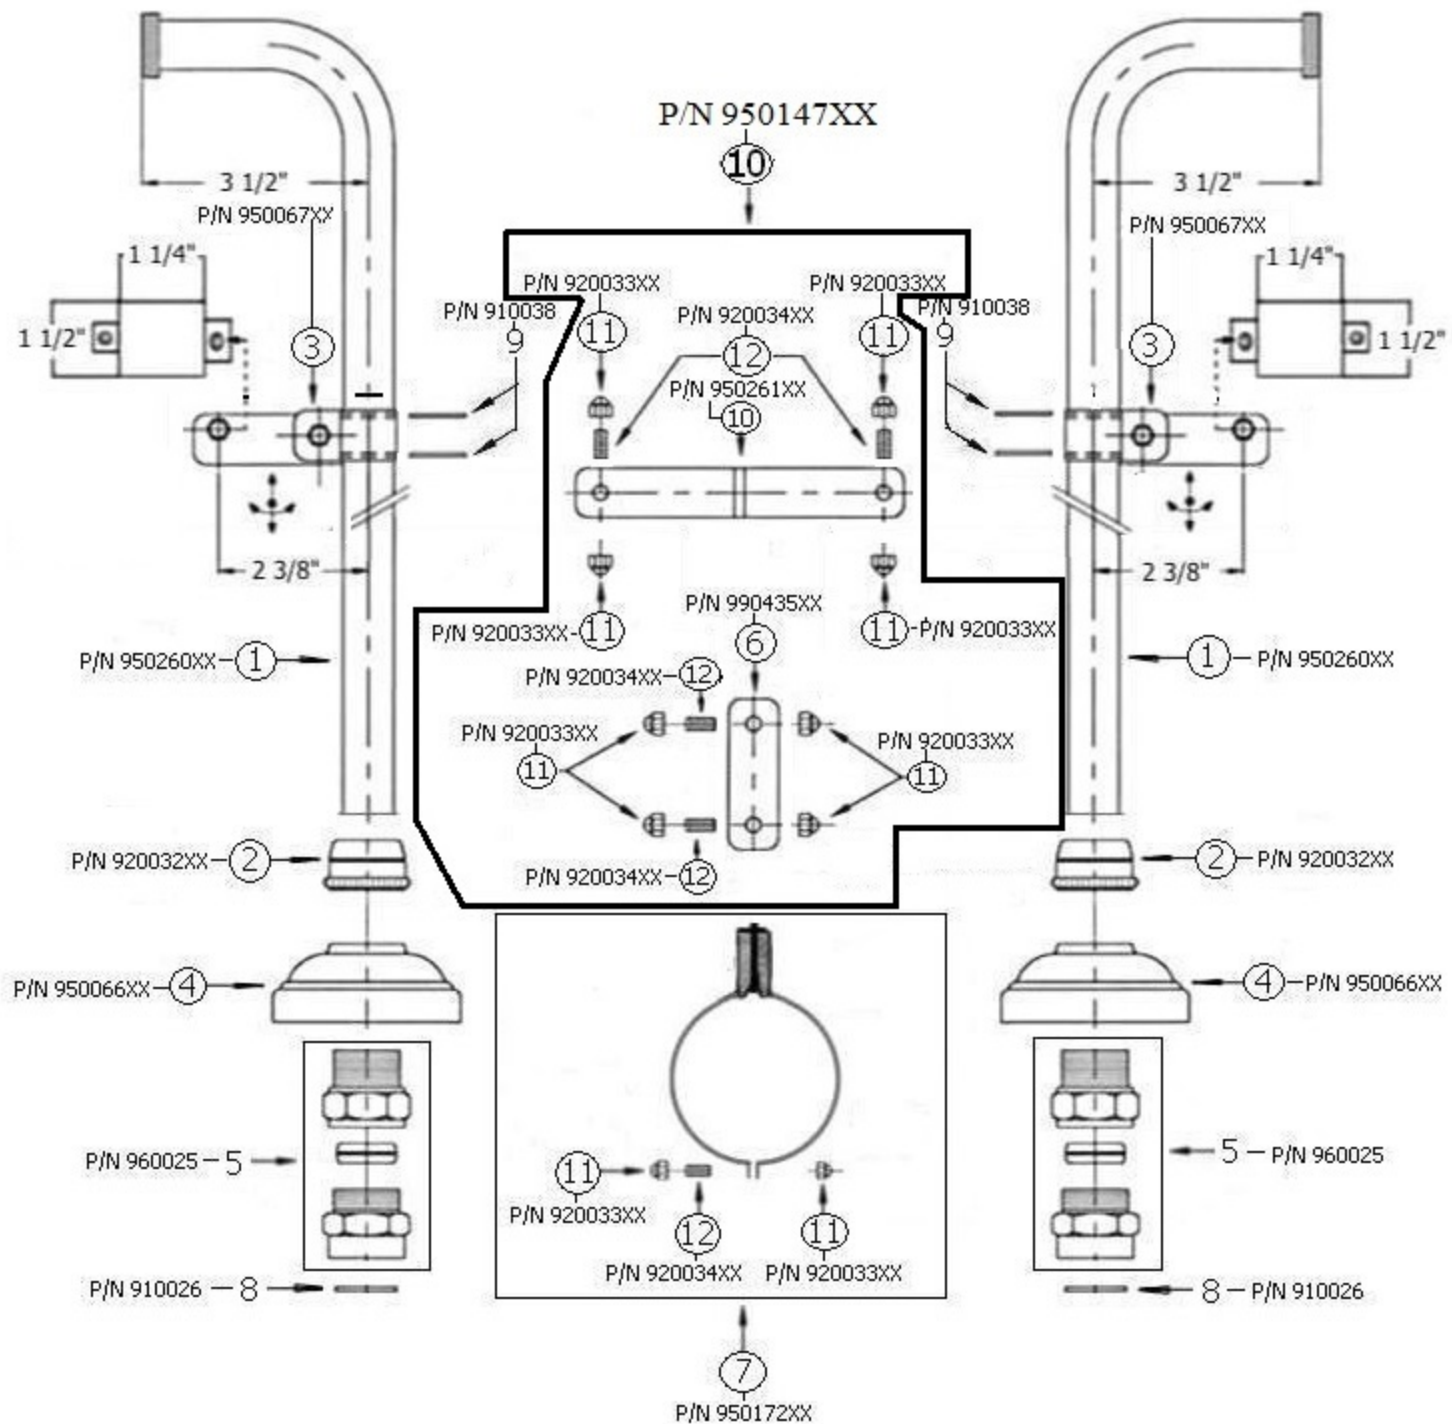

Technical Information

- 3/4" female floor connection.
- Includes T-bracket and 1 1/2" universal bracket to stabilize adduction pipes.
- Herbeau prefers this item to be ordered together with item #2236 if drain from another manufacturer is used.
- Available finishes are French Weathered Brass (47), Polished Chrome (48), SoliBrass (49), Lacquered Matte Black Nickel (50), Old Gold (52), Old Silver (53), Polished Brass (55), Polished Nickel (56), Brushed Nickel (57), Satin Nickel (60), Antique Lacquered Copper (67), Antique Lacquered Brass (68), Weathered Brass (70), Lacquered Polished Black Nickel (71) and Lacquered Polished Copper (80).
- Please See Cleaning Instructions: <http://herbeau.com/CleaningAll.pdf> For Finish Care and Maintenance Information.

Please follow example when ordering parts for ‘Pompadour’ Adduction Pipes

- To order part#01 – Brass Adduction Pipes
 - 950260xx
- Please substitute finish number needed in place of **XX**

Herbeau®
L'Art du Sanitaire depuis 1857

2902 - 'Pompadour' Free Standing Adduction Pipes

1 1/2" I.D. Universal Bracket

2902 - 'Pompadour' Free Standing Adduction Pipes

*P/N = PART NUMBER

○ = FINISHED PARTS

XX = TWO DIGIT FINISH CODE

Copyright©2017 Herbeau Creations. All rights reserved. All product and specifications are subject to change without notice. Herbeau Creations is not responsible for typographical and/or dimensional errors. Typographical errors are subject to correction.