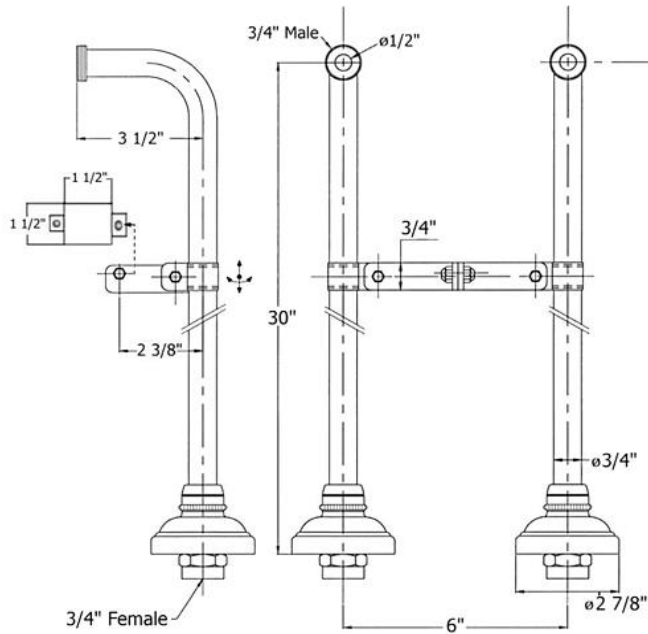

2902 – ‘Pompadour’ Free Standing Adduction Pipes

Part #	Description
01	Brass Adduction Pipes
02	Finished Brass Nut
03	Bracket
04	Escutcheon
05	Adapters & Compression Ring
06	T-Bracket Tongue
07	1 1/2" Universal Bracket
08	3/4" Washer
09	Rubber O-Ring
10	T-Bracket Assembly
11	Finished Nut
12	Finished Threaded Stem

Technical Information

- 3/4" female floor connection.
- Includes T-bracket and 1 1/2" universal bracket to stabilize adduction pipes.
- Herbeau prefers this item to be ordered together with item #2236 if drain from another manufacturer is used.
- Available finishes are French Weathered Brass (47), Polished Chrome (48), SoliBrass (49), Lacquered Matte Black Nickel (50), Old Gold (52), Old Silver (53), Polished Brass (55), Polished Nickel (56), Brushed Nickel (57), Satin Nickel (60), Antique Lacquered Copper (67), Antique Lacquered Brass (68), Weathered Brass (70), Lacquered Polished Black Nickel (71) and Lacquered Polished Copper (80).
- Please See Cleaning Instructions: <http://herbeau.com/CleaningAll.pdf> For Finish Care and Maintenance Information.

Please follow example when ordering parts for ‘Pompadour’ Adduction Pipes

- To order part#01 – Brass Adduction Pipes
 - 950260xx
- Please substitute finish number needed in place of **XX**

Herbeau®
L'Art du Sanitaire depuis 1857

2902 - 'Pompadour' Free Standing Adduction Pipes

1 1/2" I.D. Universal Bracket

2902 - 'Pompadour' Free Standing Adduction Pipes

*P/N = PART NUMBER

○ = FINISHED PARTS

XX = TWO DIGIT FINISH CODE

Copyright©2017 Herbeau Creations. All rights reserved. All product and specifications are subject to change without notice. Herbeau Creations is not responsible for typographical and/or dimensional errors. Typographical errors are subject to correction.