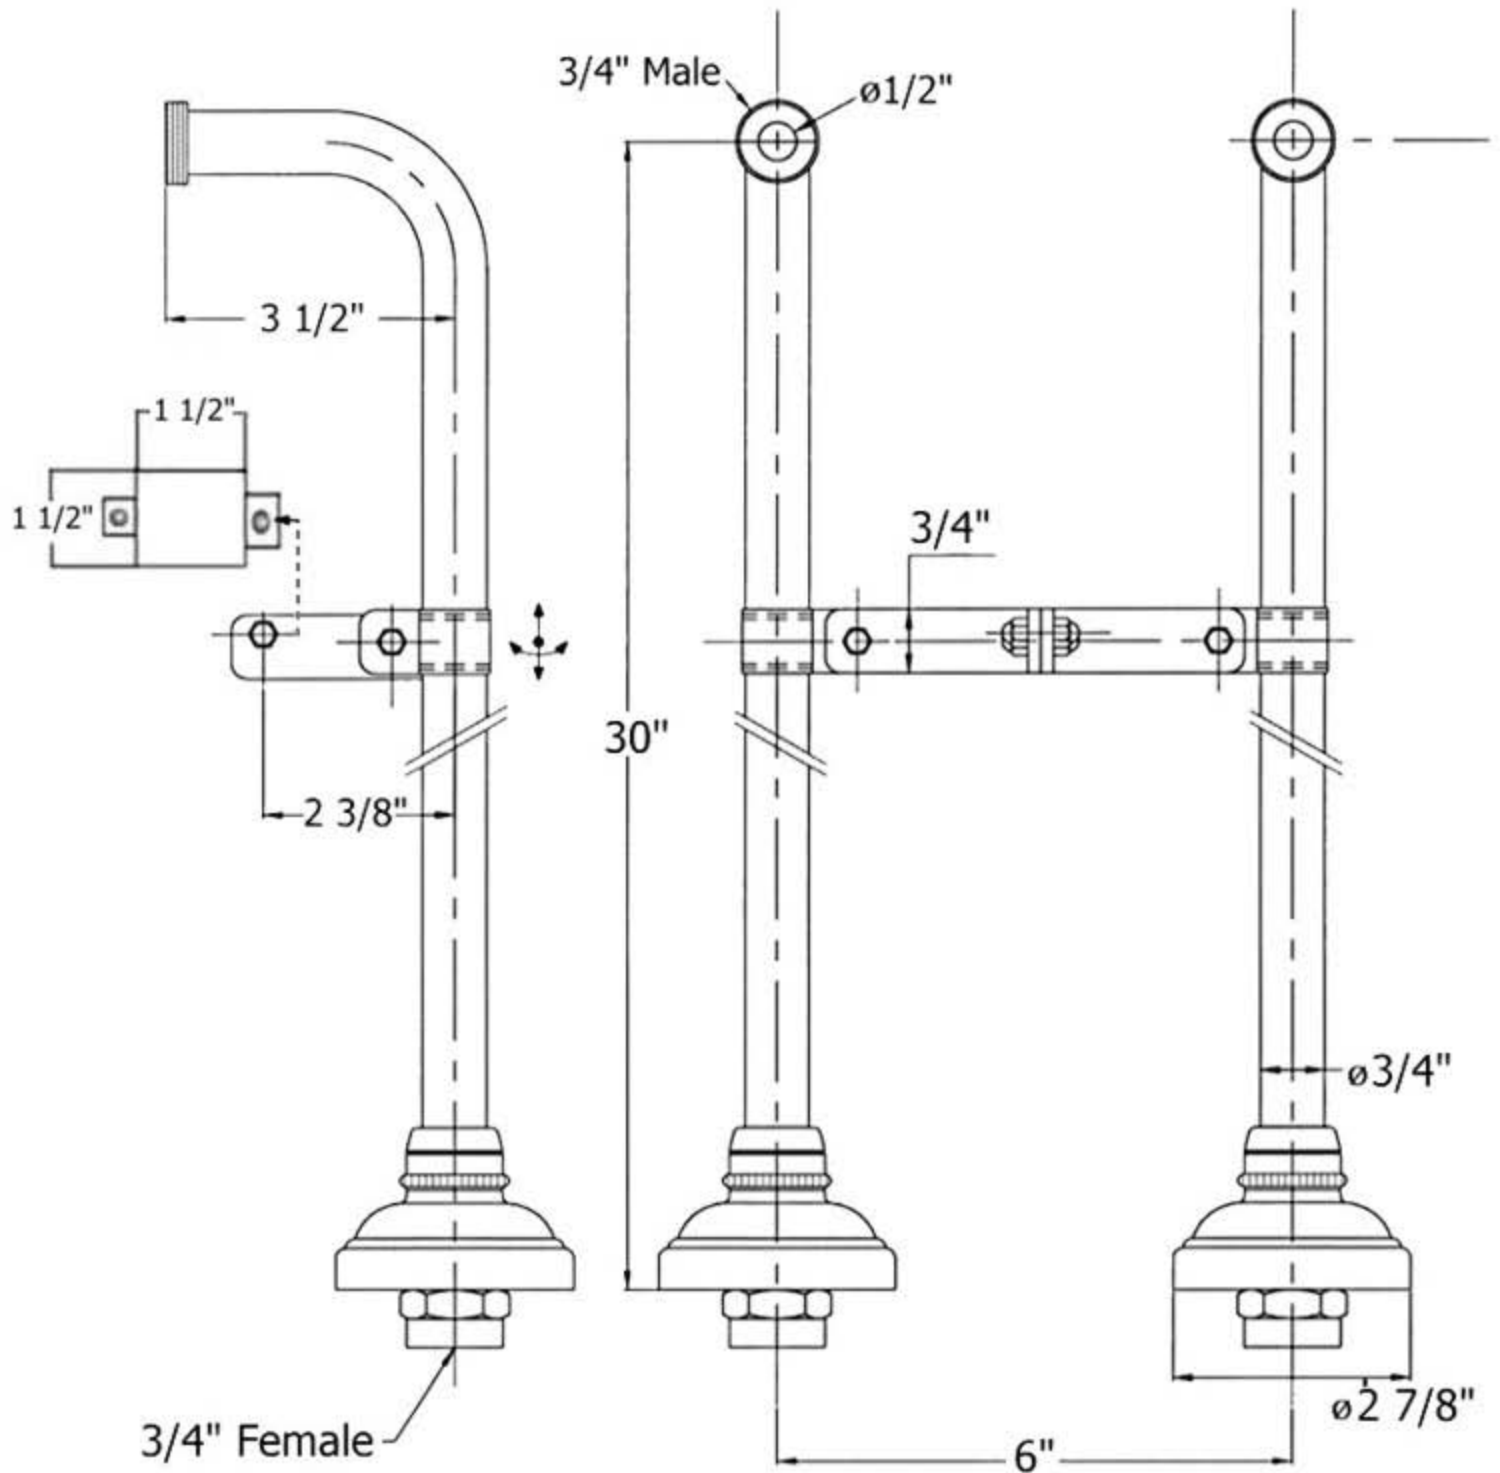

2902 – ‘Pompadour’ Free Standing Adduction Pipes

Part #	Description
01	Brass Adduction Pipes
02	Finished Brass Nut
03	Bracket
04	Escutcheon
05	Adapters & Compression Ring
06	T-Bracket Tongue
07	1 1/2" Universal Bracket
08	3/4" Washer
09	Rubber O-Ring
10	T-Bracket Assembly
11	Finished Nut
12	Finished Threaded Stem

Technical Information

- 3/4" female floor connection.
- Includes T-bracket and 1 1/2" universal bracket to stabilize adduction pipes.
- Herbeau prefers this item to be ordered together with item #2236 if drain from another manufacturer is used.
- Available finishes are French Weathered Brass (47), Polished Chrome (48), SoliBrass (49), Lacquered Matte Black Nickel (50), Old Gold (52), Old Silver (53), Polished Brass (55), Polished Nickel (56), Brushed Nickel (57), Satin Nickel (60), Antique Lacquered Copper (67), Antique Lacquered Brass (68), Weathered Brass (70), Lacquered Polished Black Nickel (71) and Lacquered Polished Copper (80).
- Please See Cleaning Instructions: <http://herbeau.com/CleaningAll.pdf> For Finish Care and Maintenance Information.

Please follow example when ordering parts for ‘Pompadour’ Adduction Pipes

- To order part#01 – Brass Adduction Pipes
 - 950260xx
- Please substitute finish number needed in place of **XX**

Herbeau®
L'Art du Sanitaire depuis 1857

2902 - 'Pompadour' Free Standing Adduction Pipes

1 1/2" I.D. Universal Bracket

2902 - 'Pompadour' Free Standing Adduction Pipes

*P/N = PART NUMBER

○ = FINISHED PARTS

XX = TWO DIGIT FINISH CODE

Copyright©2017 Herbeau Creations. All rights reserved. All product and specifications are subject to change without notice. Herbeau Creations is not responsible for typographical and/or dimensional errors. Typographical errors are subject to correction.