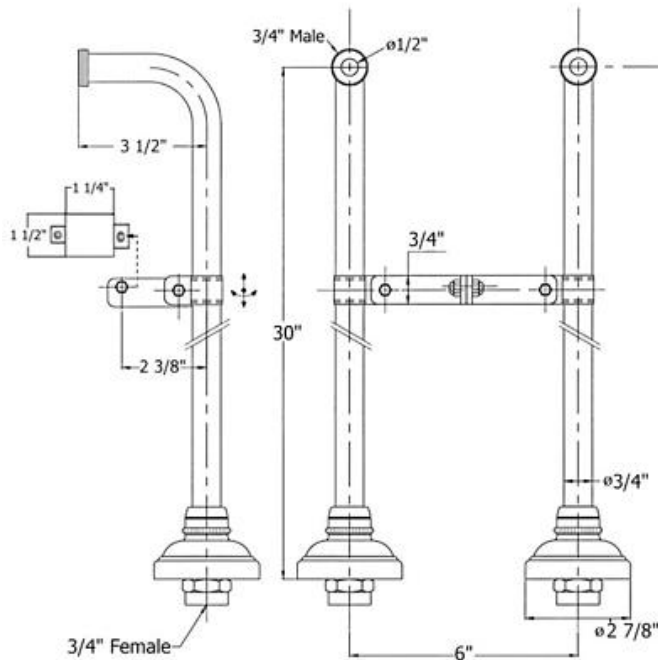

2901 – ‘Pompadour’ Free Standing Adduction Pipes

Part #	Description
01	Brass Adduction Pipes
02	Finished Brass Nut
03	Bracket
04	Escutcheon
05	Adapters & Compression Ring
06	T-Bracket Tongue
07	1 1/4" Universal Bracket
08	3/4" Washer
09	Rubber O-Ring
10	T-Bracket Assembly
11	Finished Nut
12	Finished Threaded Stem

Technical Information

- 3/4" female floor connection.
- Includes T-bracket and 1 1/4" universal bracket to stabilize adduction pipes.
- Herbeau prefers this item to be ordered together with Item #2236 if drain from another manufacturer is used.
- Available finishes are French Weathered Brass (**47**), Polished Chrome (**48**), SoliBrass (**49**), Lacquered Matte Black Nickel (**50**), Old Gold (**52**), Old Silver (**53**), Polished Brass (**55**), Polished Nickel (**56**), Brushed Nickel (**57**), Satin Nickel (**60**), Antique Lacquered Copper (**67**), Antique Lacquered Brass (**68**), Weathered Brass (**70**), Lacquered Polished Black Nickel (**71**) and Lacquered Polished Copper (**80**).
- Please See Cleaning Instructions: <http://herbeau.com/CleaningAll.pdf> For Finish Care and Maintenance Information.

Please follow example when ordering parts for ‘Pompadour’ Add. Pipes

- To order part#01 – Brass Adduction Pipes
 - 950260xx
- Please substitute finish number needed in place of **XX**

Herbeau[®]
L'Art du Sanitaire depuis 1857

2901 - 'Pompadour' Free Standing Adduction Pipes

1 1/4" I.D. Universal Bracket

2901 - 'Pompadour' Free Standing Adduction Pipes

*P/N = PART NUMBER

○ = FINISHED PARTS

XX = TWO DIGIT FINISH CODE