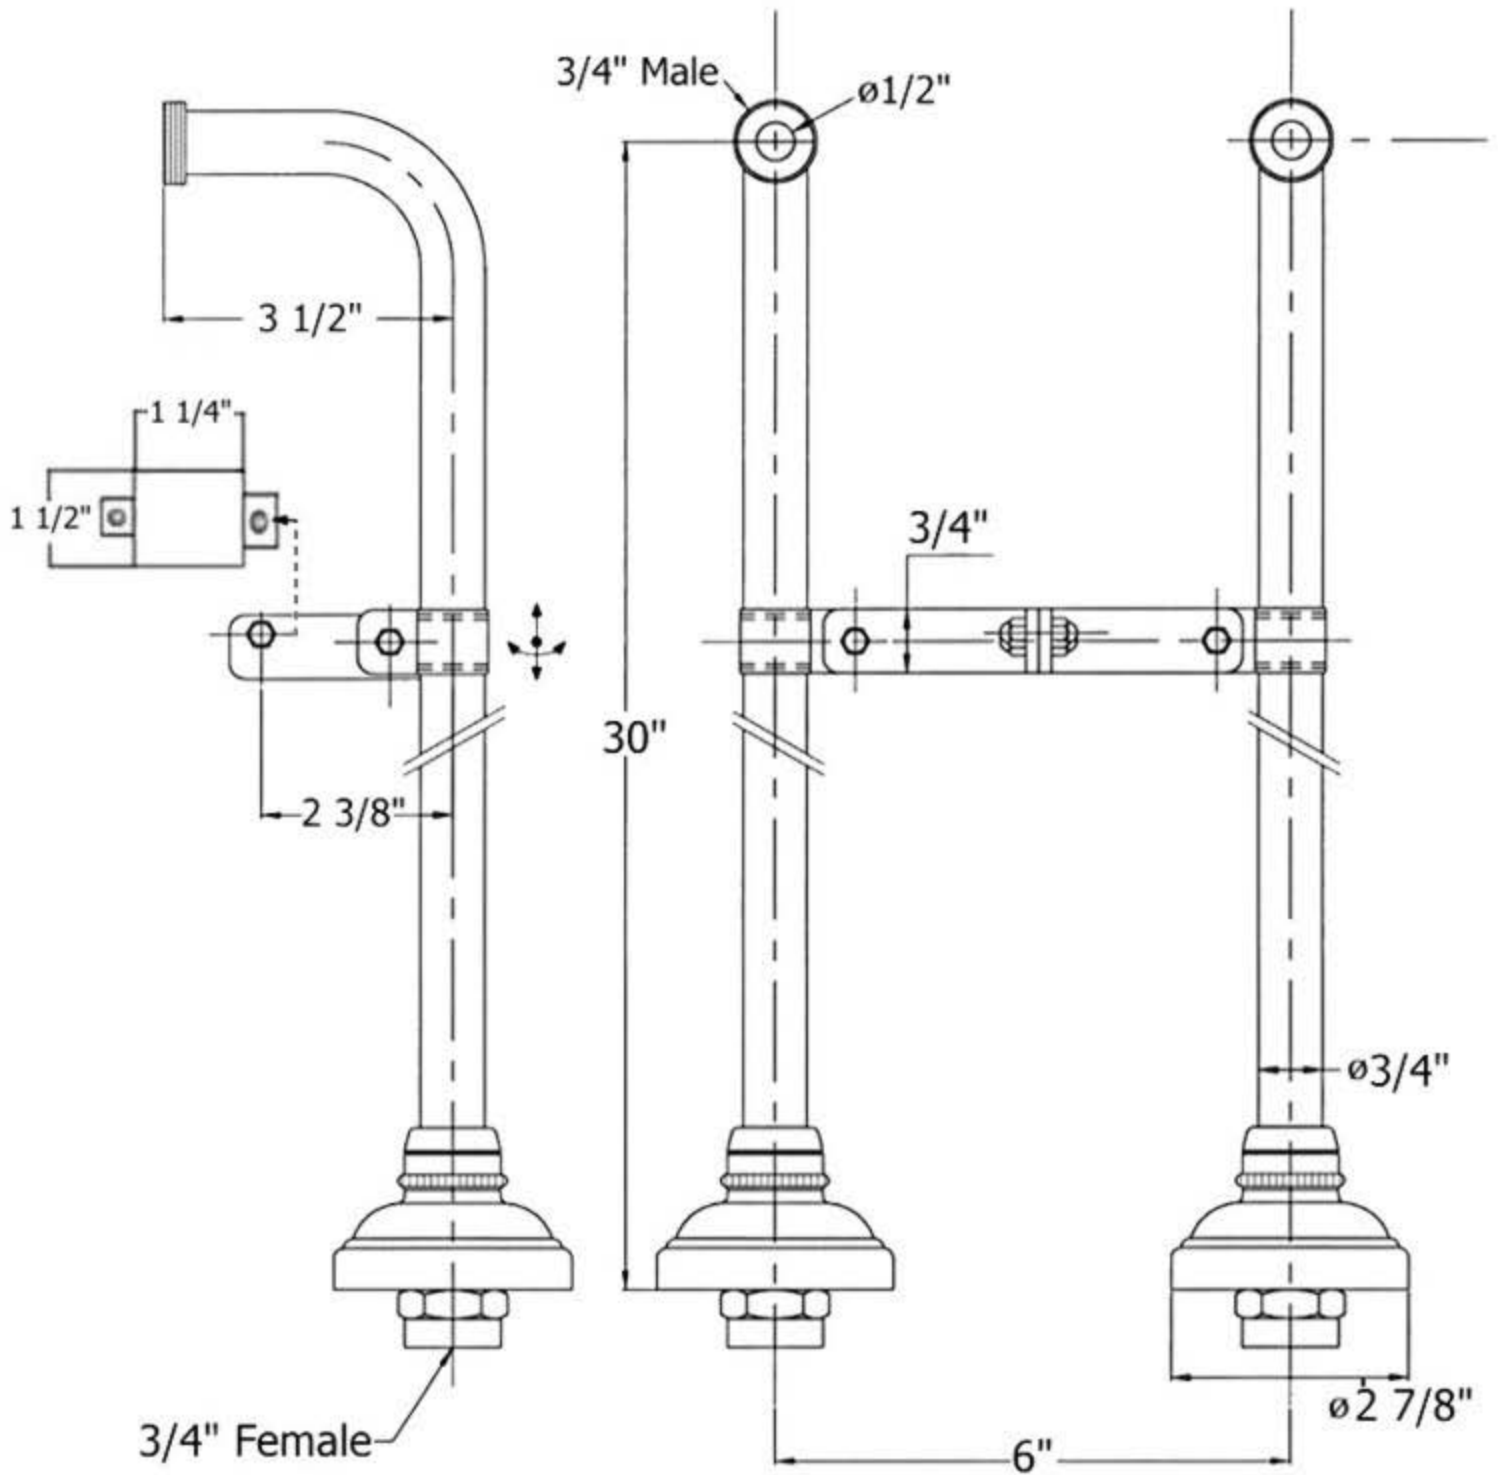

2901 – ‘Pompadour’ Free Standing Adduction Pipes

Part #	Description
01	Brass Adduction Pipes
02	Finished Brass Nut
03	Bracket
04	Escutcheon
05	Adapters & Compression Ring
06	T-Bracket Tongue
07	1 1/4" Universal Bracket
08	3/4" Washer
09	Rubber O-Ring
10	T-Bracket Assembly
11	Finished Nut
12	Finished Threaded Stem

Technical Information

- 3/4" female floor connection.
- Includes T-bracket and 1 1/4" universal bracket to stabilize adduction pipes.
- Herbeau prefers this item to be ordered together with Item #2236 if drain from another manufacturer is used.
- Available finishes are French Weathered Brass (**47**), Polished Chrome (**48**), SoliBrass (**49**), Lacquered Matte Black Nickel (**50**), Old Gold (**52**), Old Silver (**53**), Polished Brass (**55**), Polished Nickel (**56**), Brushed Nickel (**57**), Satin Nickel (**60**), Antique Lacquered Copper (**67**), Antique Lacquered Brass (**68**), Weathered Brass (**70**), Lacquered Polished Black Nickel (**71**) and Lacquered Polished Copper (**80**).
- Please See Cleaning Instructions: <http://herbeau.com/CleaningAll.pdf> For Finish Care and Maintenance Information.

Please follow example when ordering parts for ‘Pompadour’ Add. Pipes

- To order part#01 – Brass Adduction Pipes
 - 950260xx
- Please substitute finish number needed in place of **XX**

Herbeau[®]
L'Art du Sanitaire depuis 1857

2901 - 'Pompadour' Free Standing Adduction Pipes

1 1/4" I.D. Universal Bracket

2901 - 'Pompadour' Free Standing Adduction Pipes

*P/N = PART NUMBER

○ = FINISHED PARTS

XX = TWO DIGIT FINISH CODE