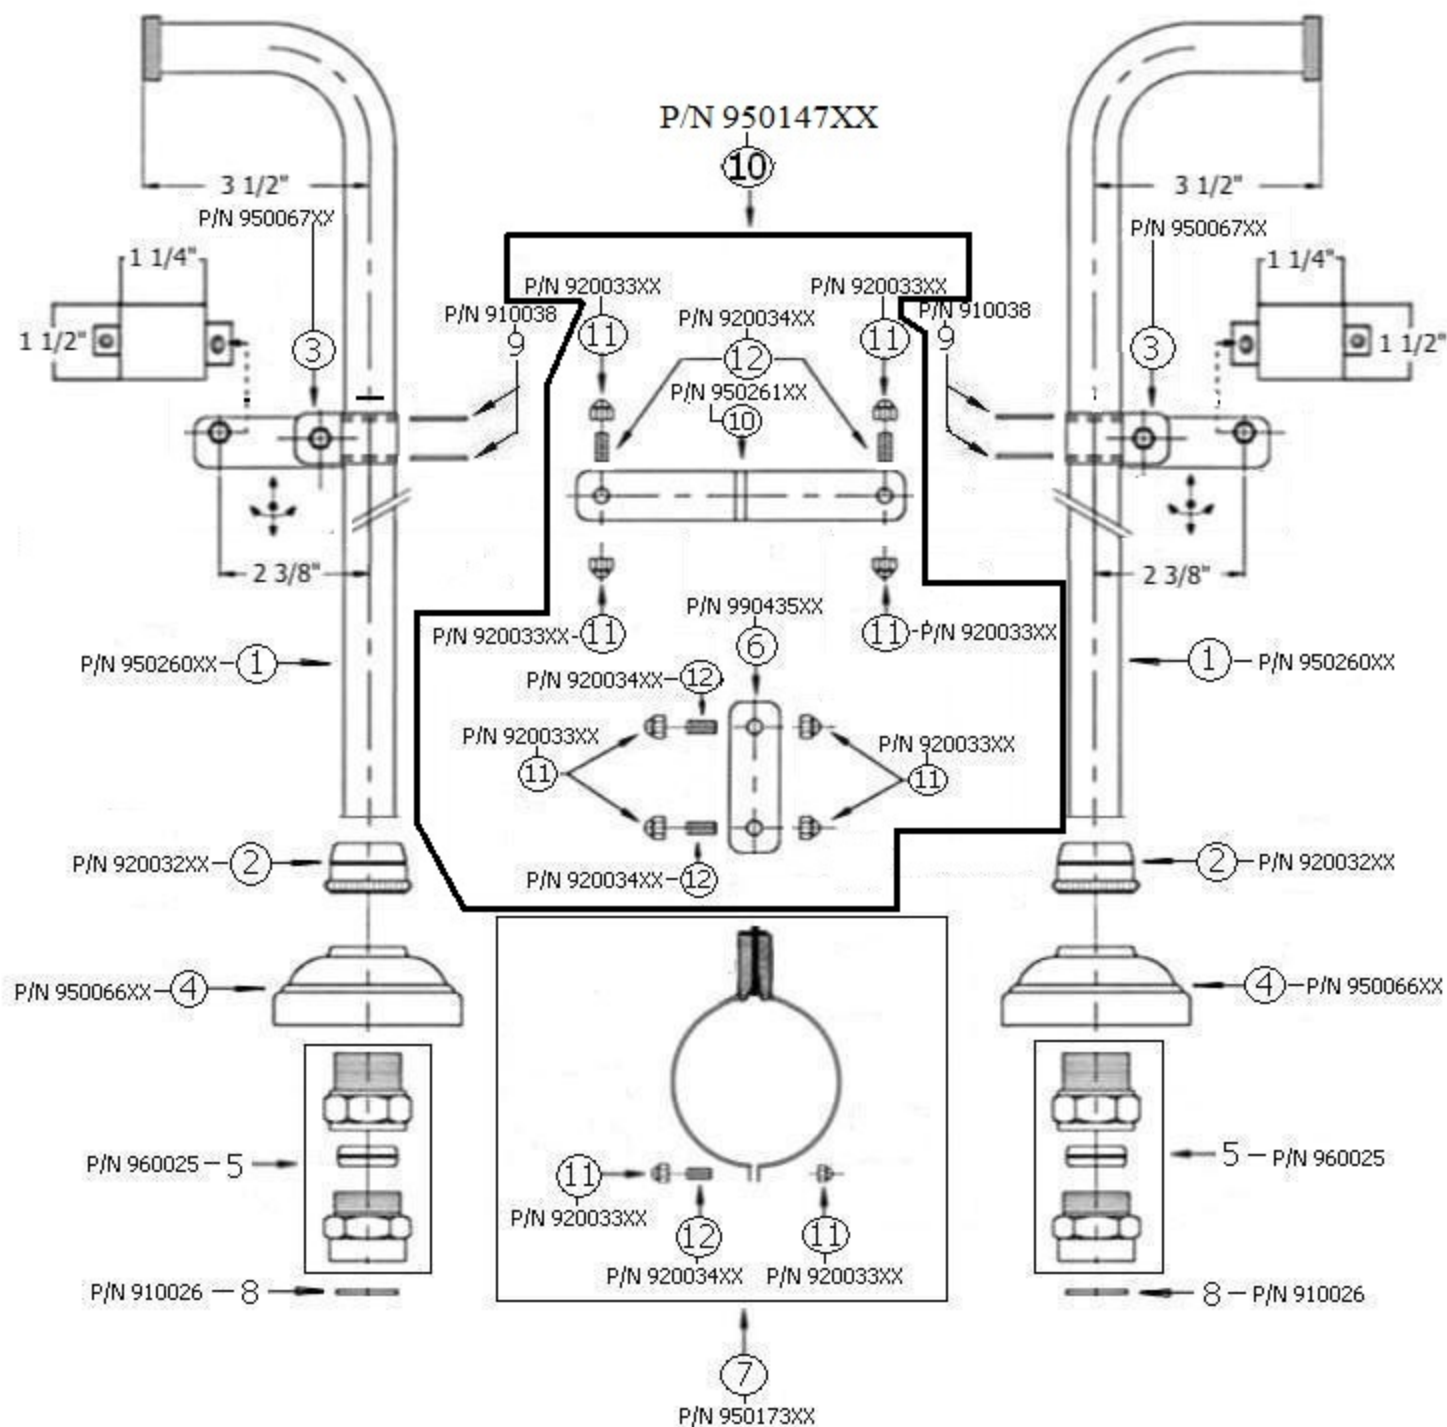

Technical Information

- 3/4" female floor connection.
- Includes T-bracket and 1 1/4" universal bracket to stabilize adduction pipes.
- Herbeau prefers this item to be ordered together with Item #2236 if drain from another manufacturer is used.
- Available finishes are French Weathered Brass (**47**), Polished Chrome (**48**), SoliBrass (**49**), Lacquered Matte Black Nickel (**50**), Old Gold (**52**), Old Silver (**53**), Polished Brass (**55**), Polished Nickel (**56**), Brushed Nickel (**57**), Satin Nickel (**60**), Antique Lacquered Copper (**67**), Antique Lacquered Brass (**68**), Weathered Brass (**70**), Lacquered Polished Black Nickel (**71**) and Lacquered Polished Copper (**80**).
- Please See Cleaning Instructions: <http://herbeau.com/CleaningAll.pdf> For Finish Care and Maintenance Information.

Please follow example when ordering parts for ‘Pompadour’ Add. Pipes

- To order part#01 – Brass Adduction Pipes
 - 950260xx
- Please substitute finish number needed in place of **XX**

Herbeau[®]
L'Art du Sanitaire depuis 1857

2901 - 'Pompadour' Free Standing Adduction Pipes

1 1/4" I.D. Universal Bracket

2901 - 'Pompadour' Free Standing Adduction Pipes

*P/N = PART NUMBER

○ = FINISHED PARTS

XX = TWO DIGIT FINISH CODE