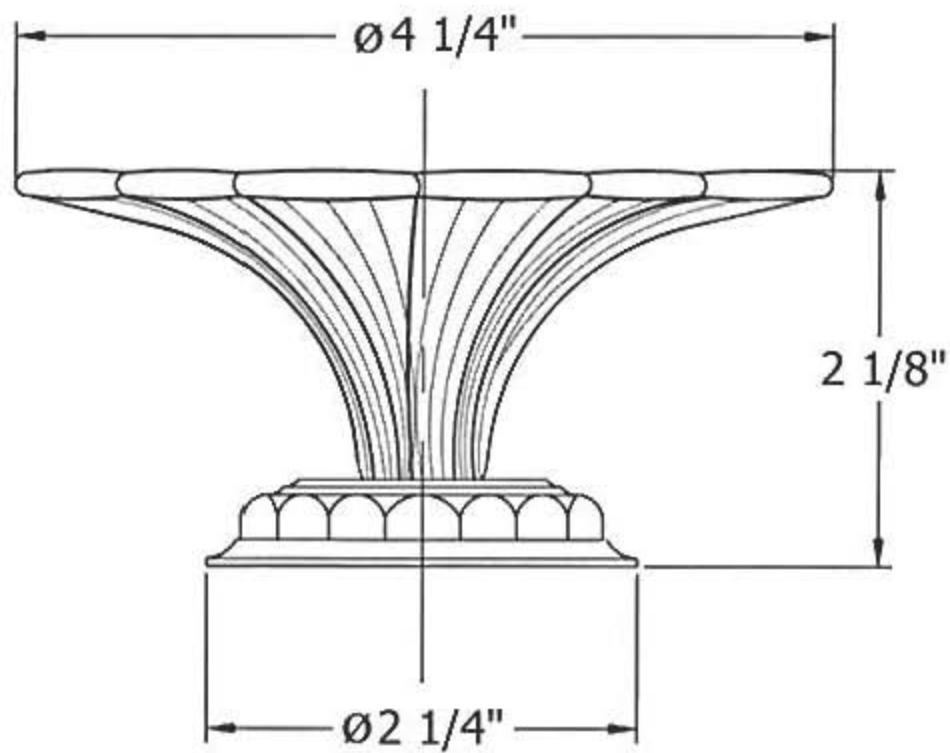

Part#

01
02
03

Description

Soap Dish Top
Escutcheon
Threaded Stem

Please follow example when ordering parts for ‘Pompadour’ Soap dish

- To order part#02– Escutcheon
 - 950090xx
- Please substitute finish number needed in place of **XX**

Herbeau[®]
L'Art du Sanitaire depuis 1857

2310 - 'Pompadour' Soap Dish

2310 - 'Pompadour' Soap Dish

*P/N = PART NUMBER

○ = FINISHED PARTS

XX = TWO DIGIT FINISH CODE