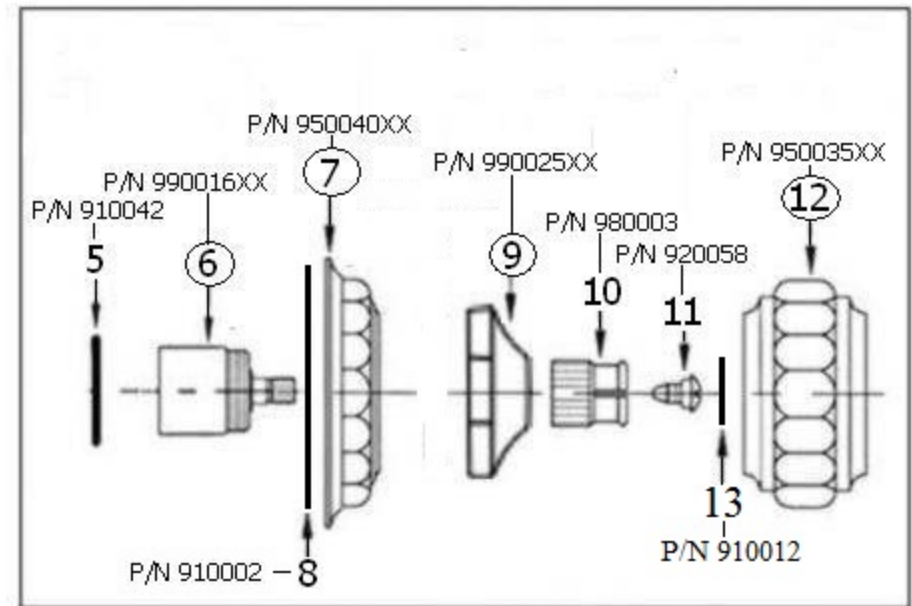

Part#

01
02
03
04
03+04
05
06
07
08
09
10
11
12
13
85

Description

3/4” Valve Body-Ecobrass
3/4” Adapters-Ecobrass
Brass Hexagon Tube
Brass Extension
7” Brass Extension
Rubber O-Ring
Inner Trim Housing
Escutcheon
Flat Rubber Washer
Pompadour Escutcheon Ring
Nylon Separator
Brass Screw
Pompadour Handle
Rubber O-Ring
3/4” Ceramic Cartridge-Ecobrass

Please follow example when ordering parts for ‘Pompadour’ Wall Valve

- To order part#07– Escutcheon
 - 950040xx
- Please substitute finish number needed in place of **xx**

Herbeau[®]
L'Art du Sanitaire depuis 1857

2255 - 'Pompadour' Wall Valve 3/4"

2255 - 'Pompadour' Wall Valve 3/4"

*P/N = PART NUMBER

2255-R Rough only

2255(Finish)-Trim only

○ = FINISHED PARTS
XX = TWO DIGIT FINISH CODE