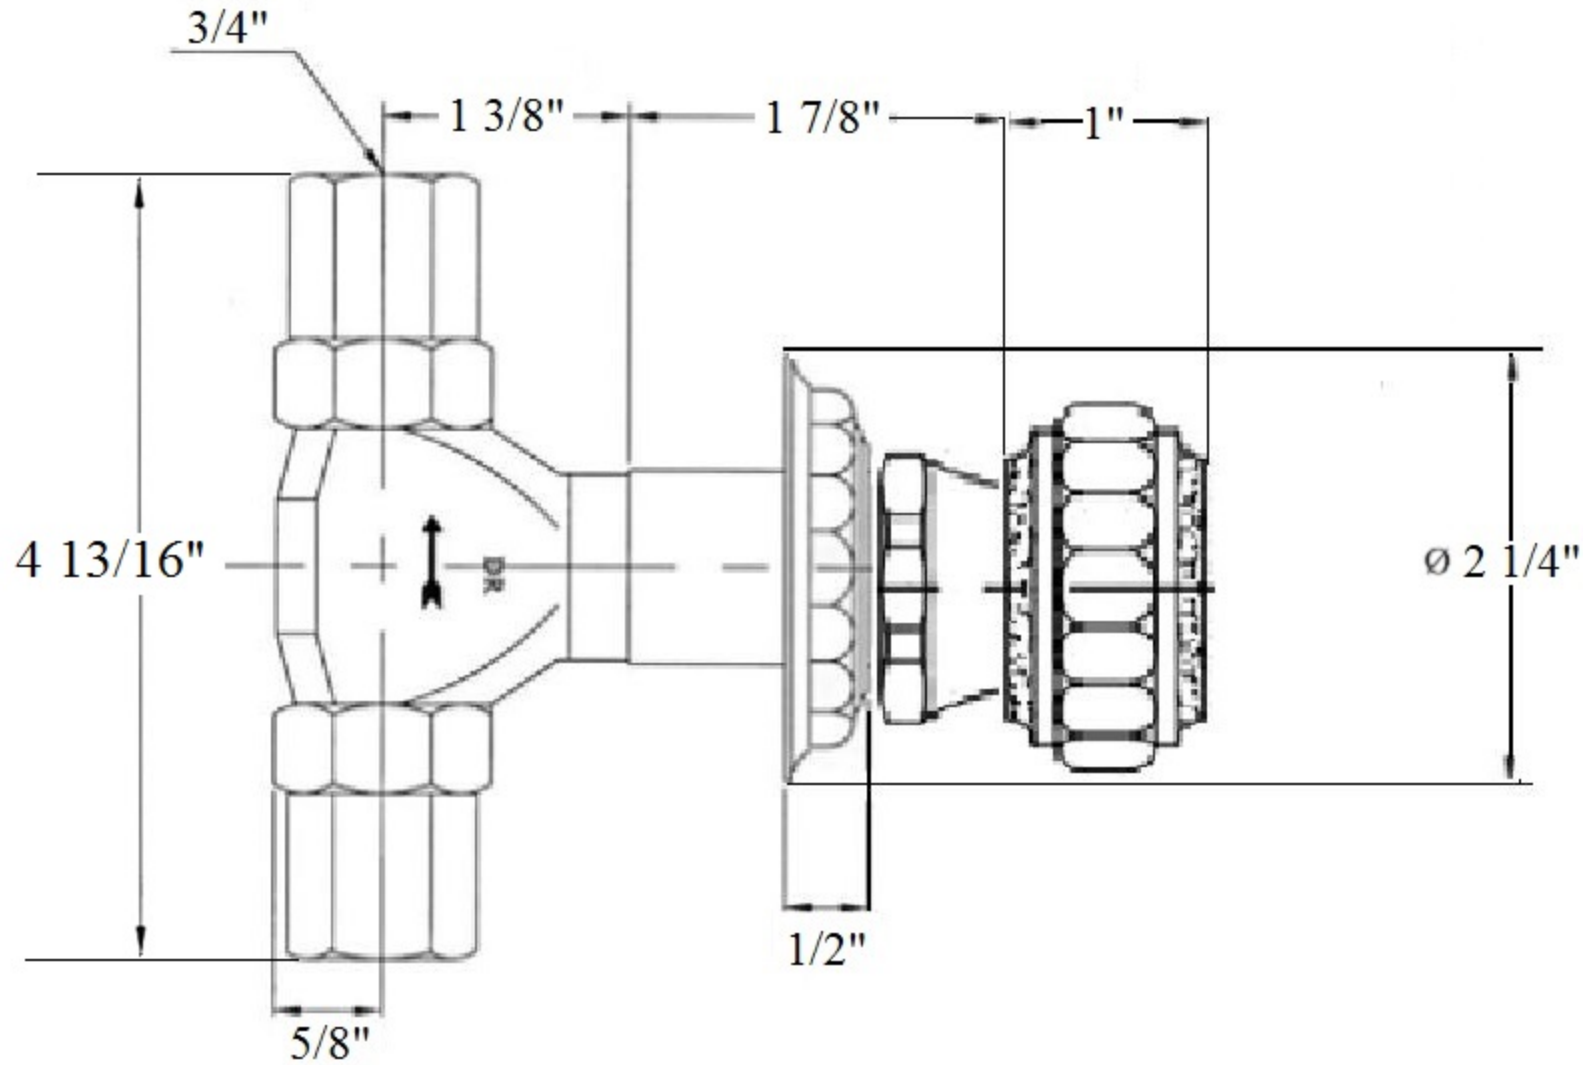

2255 – ‘Pompadour’ Wall Valve 3/4”

Technical Information

- 3/4” female connections.
- This valve controls volume only.
- For use with Item #2247
- Available finishes are French Weathered Brass (**47**), Polished Chrome (**48**), SoliBrass (**49**), Lacquered Matte Black Nickel (**50**), Old Gold (**52**), Old Silver (**53**), Polished Brass (**55**), Polished Nickel (**56**), Brushed Nickel (**57**), Satin Nickel (**60**), Antique Lacquered Copper (**67**), Antique Lacquered Brass (**68**), Weathered Brass (**70**), Lacquered Polished Black Nickel (**71**) and Lacquered Polished Copper (**80**).
- Please See Cleaning Instructions: <http://herbeau.com/CleaningAll.pdf> For Finish Care and Maintenance Information.

Part#

01
02
03
04
03+04
05
06
07
08
09
10
11
12
13
85

Description

3/4” Valve Body-Ecobrass
3/4” Adapters-Ecobrass
Brass Hexagon Tube
Brass Extension
7” Brass Extension
Rubber O-Ring
Inner Trim Housing
Escutcheon
Flat Rubber Washer
Pompadour Escutcheon Ring
Nylon Separator
Brass Screw
Pompadour Handle
Rubber O-Ring
3/4” Ceramic Cartridge-Ecobrass

Please follow example when ordering parts for ‘Pompadour’ Wall Valve

- To order part#07– Escutcheon
 - 950040xx
- Please substitute finish number needed in place of **xx**

Herbeau[®]
L'Art du Sanitaire depuis 1857

2255 - 'Pompadour' Wall Valve 3/4"

2255 - 'Pompadour' Wall Valve 3/4"

*P/N = PART NUMBER

2255-R Rough only

2255(Finish)-Trim only

○ = FINISHED PARTS
XX = TWO DIGIT FINISH CODE