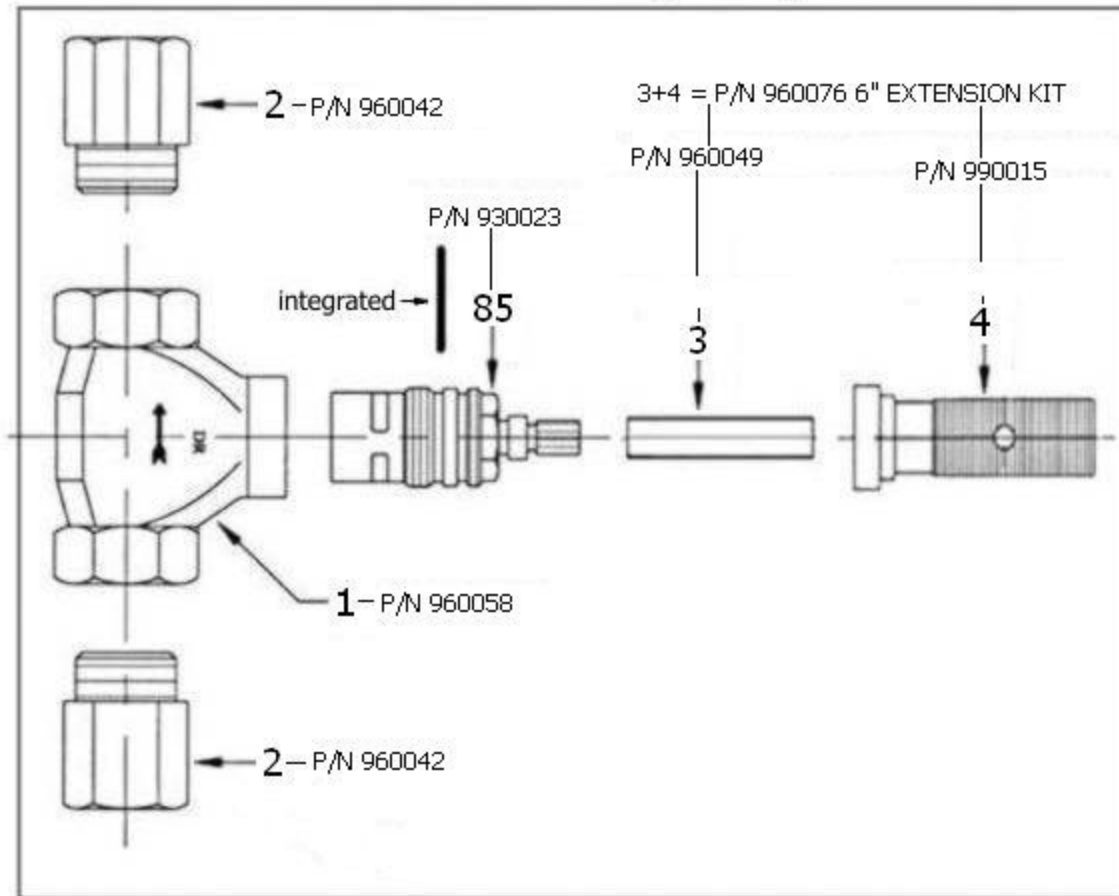

Part#

01
02
03
04
03+04
05
06
07
08
09
10
11
12
13
85

Description

3/4” Valve Body-Ecobrass
3/4” Adapters-Ecobrass
Brass Hexagon Tube
Brass Extension
7” Brass Extension
Rubber O-Ring
Inner Trim Housing
Escutcheon
Flat Rubber Washer
Pompadour Escutcheon Ring
Nylon Separator
Brass Screw
Pompadour Handle
Rubber O-Ring
3/4” Ceramic Cartridge-Ecobrass

Please follow example when ordering parts for ‘Pompadour’ Wall Valve

- To order part#07– Escutcheon
 - 950040xx
- Please substitute finish number needed in place of **xx**

Herbeau[®]
L'Art du Sanitaire depuis 1857

2255 - 'Pompadour' Wall Valve 3/4"

2255 - 'Pompadour' Wall Valve 3/4"

*P/N = PART NUMBER

2255-R Rough only

2255(Finish)-Trim only

○ = FINISHED PARTS
XX = TWO DIGIT FINISH CODE