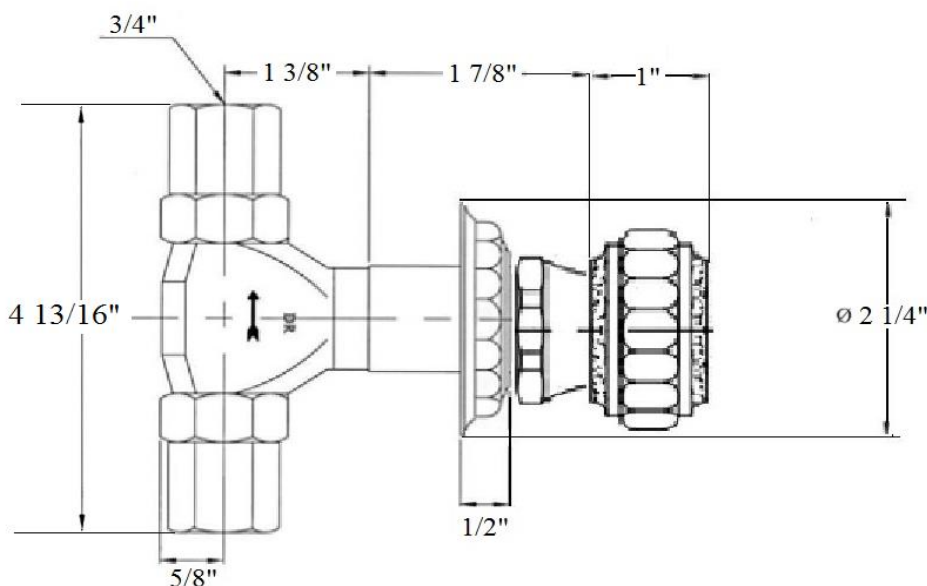

2255 – ‘Pompadour’ Wall Valve 3/4”

Technical Information

- 3/4” female connections.
- This valve controls volume only.
- For use with Item #2247
- Available finishes are French Weathered Brass (**47**), Polished Chrome (**48**), SoliBrass (**49**), Lacquered Matte Black Nickel (**50**), Old Gold (**52**), Old Silver (**53**), Polished Brass (**55**), Polished Nickel (**56**), Brushed Nickel (**57**), Satin Nickel (**60**), Antique Lacquered Copper (**67**), Antique Lacquered Brass (**68**), Weathered Brass (**70**), Lacquered Polished Black Nickel (**71**) and Lacquered Polished Copper (**80**).
- Please See Cleaning Instructions: <http://herbeau.com/CleaningAll.pdf> For Finish Care and Maintenance Information.

Part#

01
02
03
04
03+04
05
06
07
08
09
10
11
12
13
85

Description

3/4” Valve Body-Ecobrass
3/4” Adapters-Ecobrass
Brass Hexagon Tube
Brass Extension
7” Brass Extension
Rubber O-Ring
Inner Trim Housing
Escutcheon
Flat Rubber Washer
Pompadour Escutcheon Ring
Nylon Separator
Brass Screw
Pompadour Handle
Rubber O-Ring
3/4” Ceramic Cartridge-Ecobrass

Please follow example when ordering parts for ‘Pompadour’ Wall Valve

- To order part#07– Escutcheon
 - 950040xx
- Please substitute finish number needed in place of **xx**

Herbeau[®]
L'Art du Sanitaire depuis 1857

2255 - 'Pompadour' Wall Valve 3/4"

2255 - 'Pompadour' Wall Valve 3/4"

*P/N = PART NUMBER

2255-R Rough only

2255(Finish)-Trim only

○ = FINISHED PARTS
XX = TWO DIGIT FINISH CODE