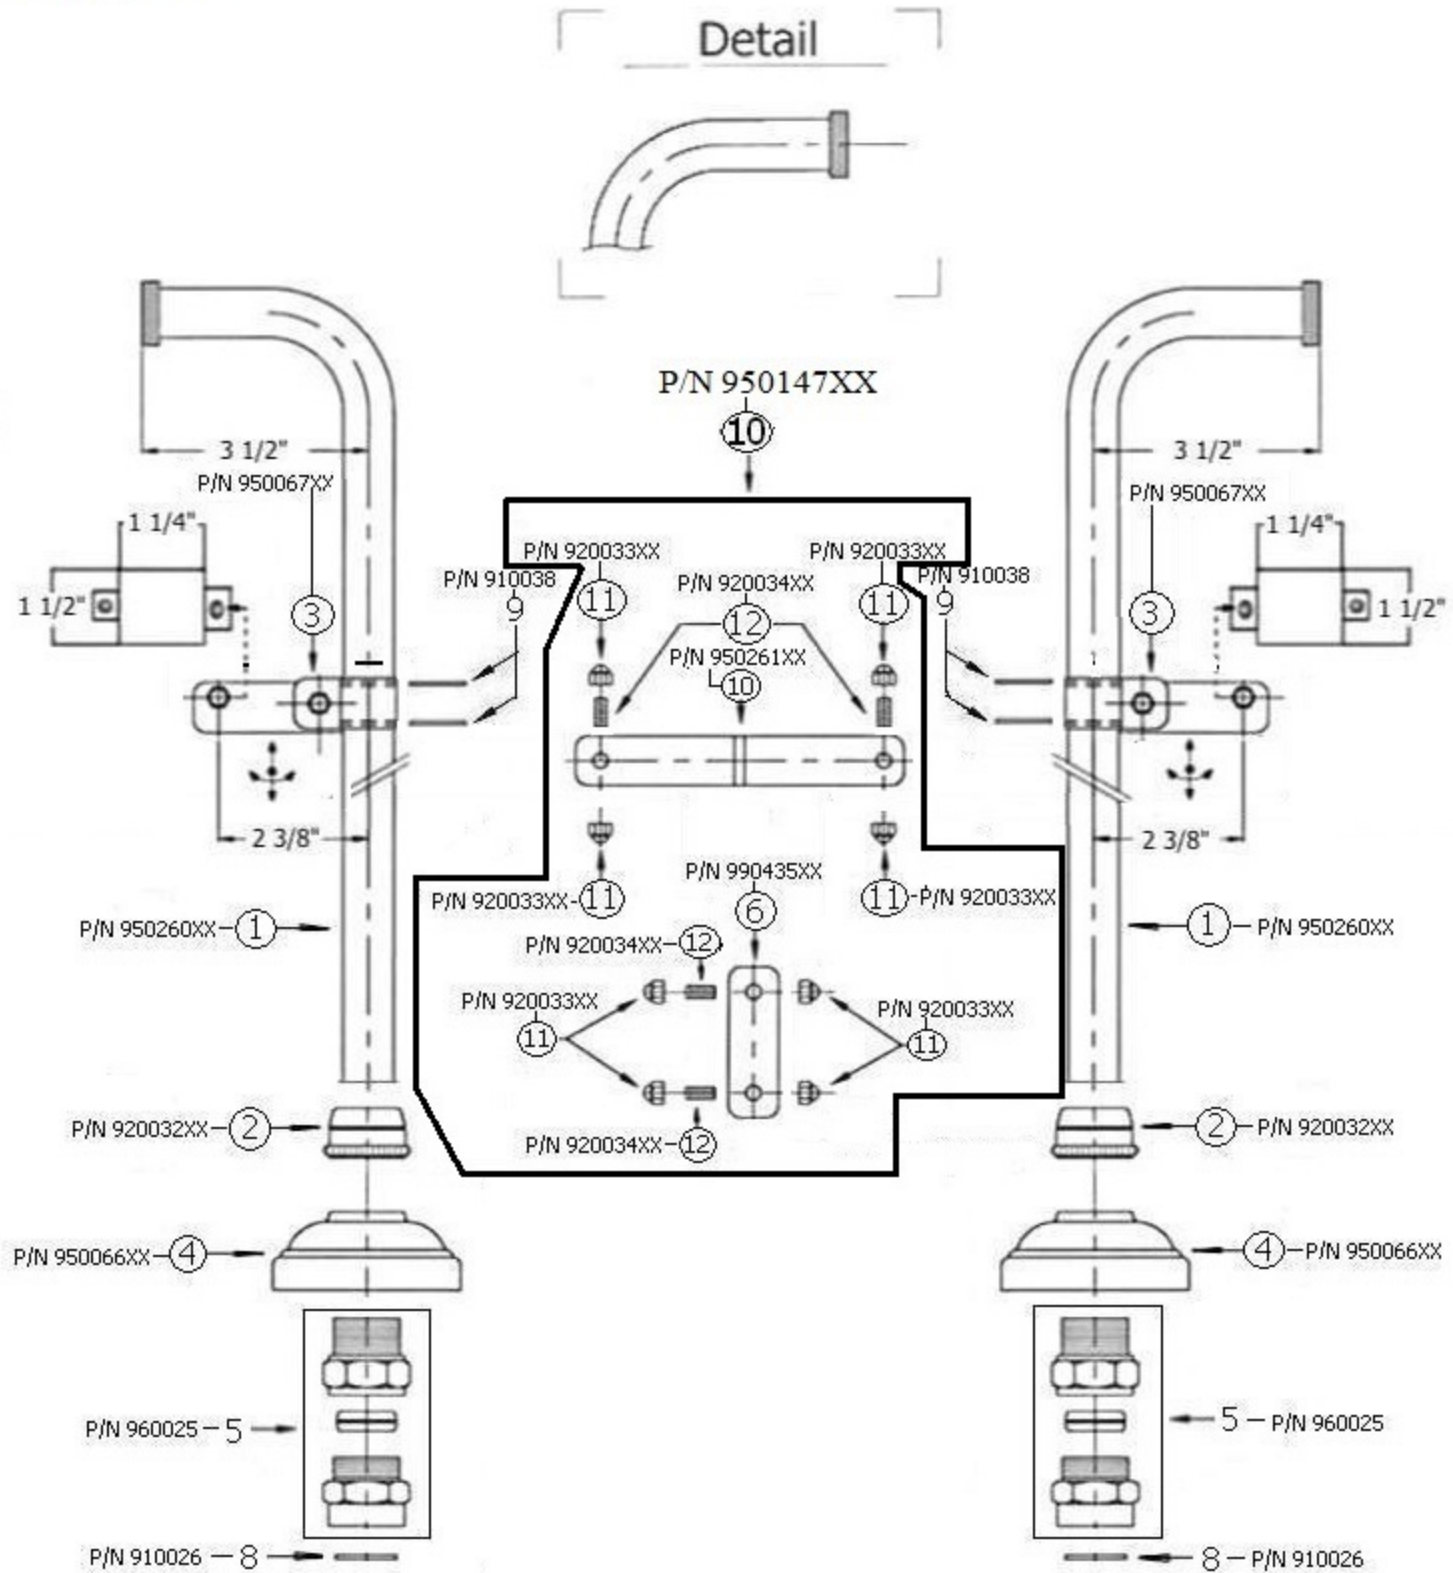

Technical Information

- 3/4" female floor connection.
- Includes ‘T’ Bracket to stabilize adduction pipes.
- Herbeau prefers this item to be ordered together with Item #2236.
- Available finishes are French Weathered Brass (47), Polished Chrome (48), SoliBrass (49), Lacquered Matte Black Nickel (50), Old Gold (52), Old Silver (53), Polished Brass (55), Polished Nickel (56), Brushed Nickel (57), Satin Nickel (60), Antique Lacquered Copper (67), Antique Lacquered Brass (68), Weathered Brass (70), Lacquered Polished Black Nickel (71) and Lacquered Copper (80).
- Please See Cleaning Instructions: <http://herbeau.com/CleaningAll.pdf> For Finish Care and Maintenance Information.

Please follow example when ordering for ‘Pompadour’ Adduction Pipes

- To order part#11 – Finished Nut

○ 920033xx

- Please substitute finish number needed in place of **xx**

Herbeau®
L'Art du Sanitaire depuis 1857

2239 - 'Pompadour' Free Standing Adduction Pipes

2239 - 'Pompadour' Free Standing Adduction Pipes

*P/N = PART NUMBER

○ = FINISHED PARTS

XX = TWO DIGIT FINISH CODE