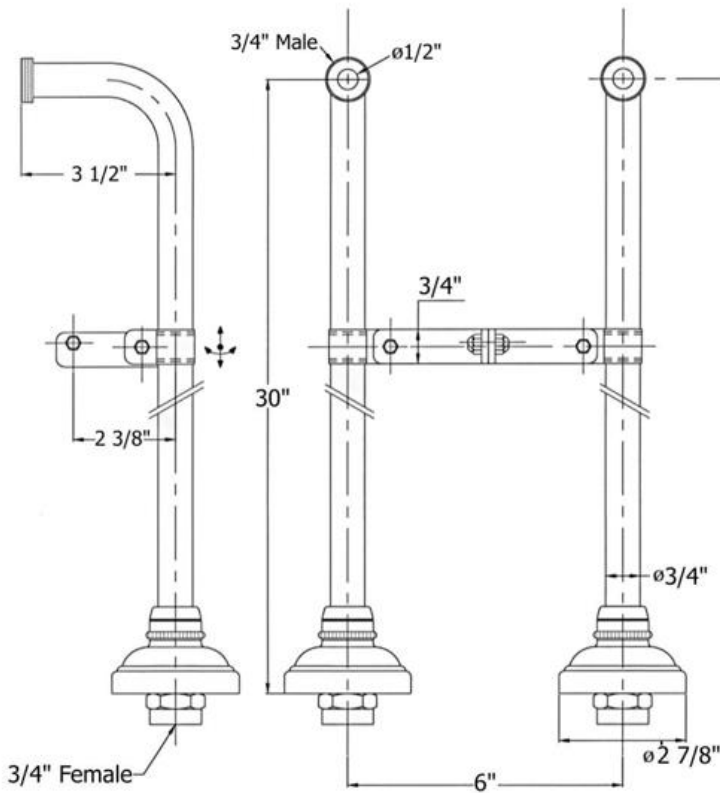

2239 – ‘Pompadour’ Free Standing Adduction Pipes

Part #	Description
01	Brass Adduction Pipes
02	Finished Brass Nut
03	Bracket
04	Escutcheon
05	Adapters & Compression Ring
06	T-Bracket Tongue
08	3/4" Washer
09	Rubber O-Ring
10	T-Bracket Assembly
11	Finished Nut
12	Finished Threaded Stem

Technical Information

- 3/4" female floor connection.
- Includes ‘T’ Bracket to stabilize adduction pipes.
- Herbeau prefers this item to be ordered together with Item #2236.
- Available finishes are French Weathered Brass (47), Polished Chrome (48), SoliBrass (49), Lacquered Matte Black Nickel (50), Old Gold (52), Old Silver (53), Polished Brass (55), Polished Nickel (56), Brushed Nickel (57), Satin Nickel (60), Antique Lacquered Copper (67), Antique Lacquered Brass (68), Weathered Brass (70), Lacquered Polished Black Nickel (71) and Lacquered Copper (80).
- Please See Cleaning Instructions: <http://herbeau.com/CleaningAll.pdf> For Finish Care and Maintenance Information.

Please follow example when ordering for ‘Pompadour’ Adduction Pipes

- To order part#11 – Finished Nut

○ 920033xx

- Please substitute finish number needed in place of **xx**

Herbeau®
L'Art du Sanitaire depuis 1857

2239 - 'Pompadour' Free Standing Adduction Pipes

2239 - 'Pompadour' Free Standing Adduction Pipes

*P/N = PART NUMBER

○ = FINISHED PARTS

XX = TWO DIGIT FINISH CODE