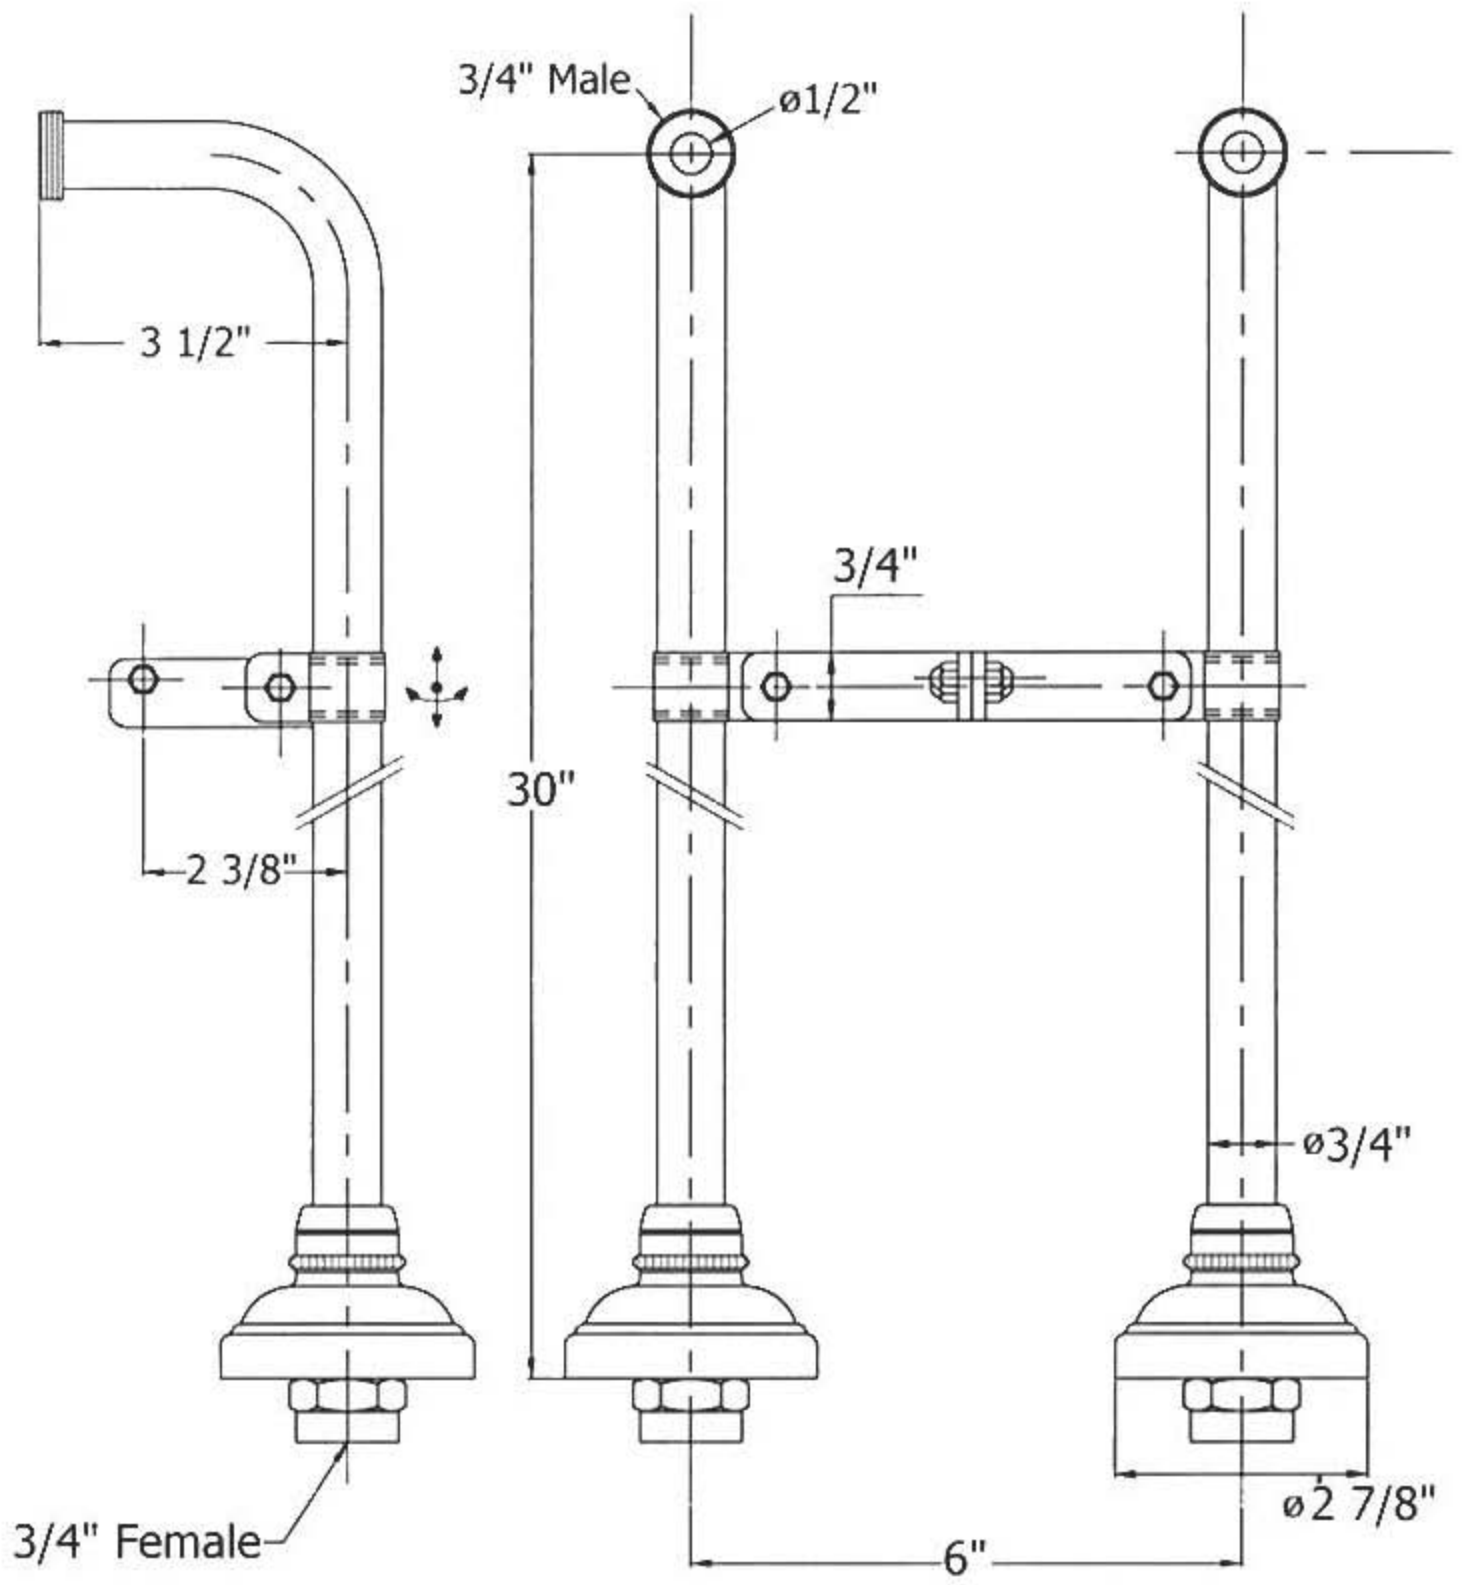

2239 – ‘Pompadour’ Free Standing Adduction Pipes

Part #	Description
01	Brass Adduction Pipes
02	Finished Brass Nut
03	Bracket
04	Escutcheon
05	Adapters & Compression Ring
06	T-Bracket Tongue
08	3/4" Washer
09	Rubber O-Ring
10	T-Bracket Assembly
11	Finished Nut
12	Finished Threaded Stem

Technical Information

- 3/4" female floor connection.
- Includes ‘T’ Bracket to stabilize adduction pipes.
- Herbeau prefers this item to be ordered together with Item #2236.
- Available finishes are French Weathered Brass (47), Polished Chrome (48), SoliBrass (49), Lacquered Matte Black Nickel (50), Old Gold (52), Old Silver (53), Polished Brass (55), Polished Nickel (56), Brushed Nickel (57), Satin Nickel (60), Antique Lacquered Copper (67), Antique Lacquered Brass (68), Weathered Brass (70), Lacquered Polished Black Nickel (71) and Lacquered Copper (80).
- Please See Cleaning Instructions: <http://herbeau.com/CleaningAll.pdf> For Finish Care and Maintenance Information.

Please follow example when ordering for ‘Pompadour’ Adduction Pipes

- To order part#11 – Finished Nut

○ 920033xx

- Please substitute finish number needed in place of **xx**

Herbeau®
L'Art du Sanitaire depuis 1857

2239 - 'Pompadour' Free Standing Adduction Pipes

2239 - 'Pompadour' Free Standing Adduction Pipes

*P/N = PART NUMBER

○ = FINISHED PARTS

XX = TWO DIGIT FINISH CODE