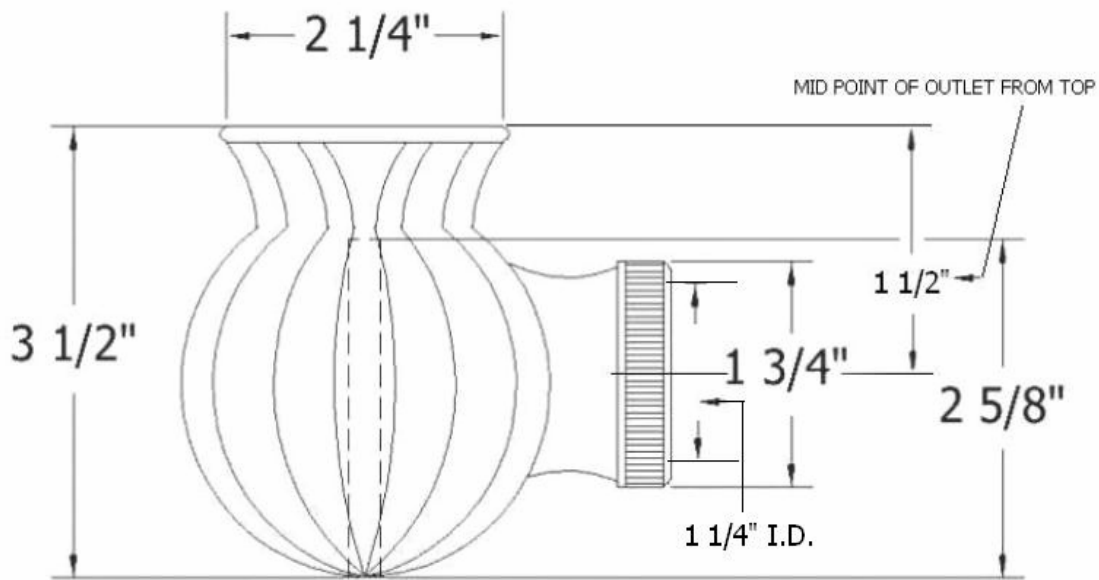

2121 – 'Sphere' Round Trap Cover

Technical Information

- Available Finishes are French Weathered Brass(47), Polished Chrome(48), SoliBrass(49), Lacquered Matte Black Nickel(50), Old Gold(52), Old Silver(53), Polished Brass(55), Polished Nickel(56), Brushed Nickel(57), Satin Nickel(60), Antique Lacquered Copper(67), Antique Lacquered Brass(68), Weathered Brass(70), Lacquered Polished Black Nickel(71) and Lacquered Polished Copper(80).
- Please see cleaning instructions: <http://herbeau.com/CleaningAll.pdf> for finish care and maintenance information.
- To be used with #2120 and #2122

Part#

01
02
03
04

Description

Rubber Gasket
Siphon Sphere
Flat Washer
Threaded Connection

Please follow example when ordering parts for 'Sphere' Round Trap Cover.

- To order part#04 – **Threaded Connection**
  - 950225xx
- Please substitute finish number needed in place of **xx**.

Herbeau
L'Art du Sanitaire depuis 1857