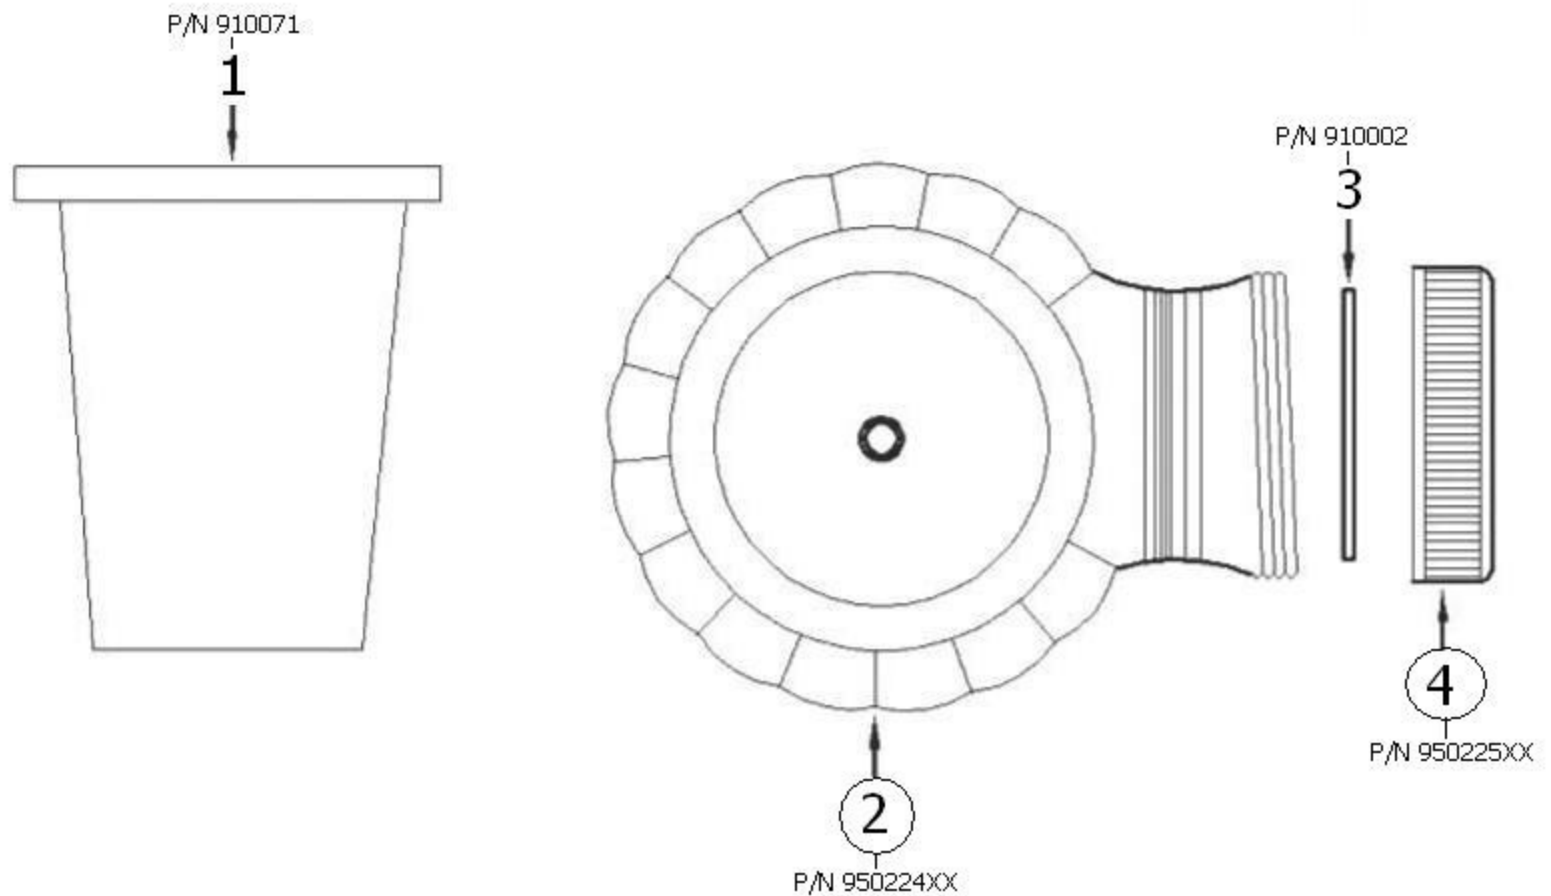

2121 - 'Sphere' Round Trap Cover

*P/N = PART NUMBER

○ = FINISHED PARTS

XX = TWO DIGIT FINISH CODE