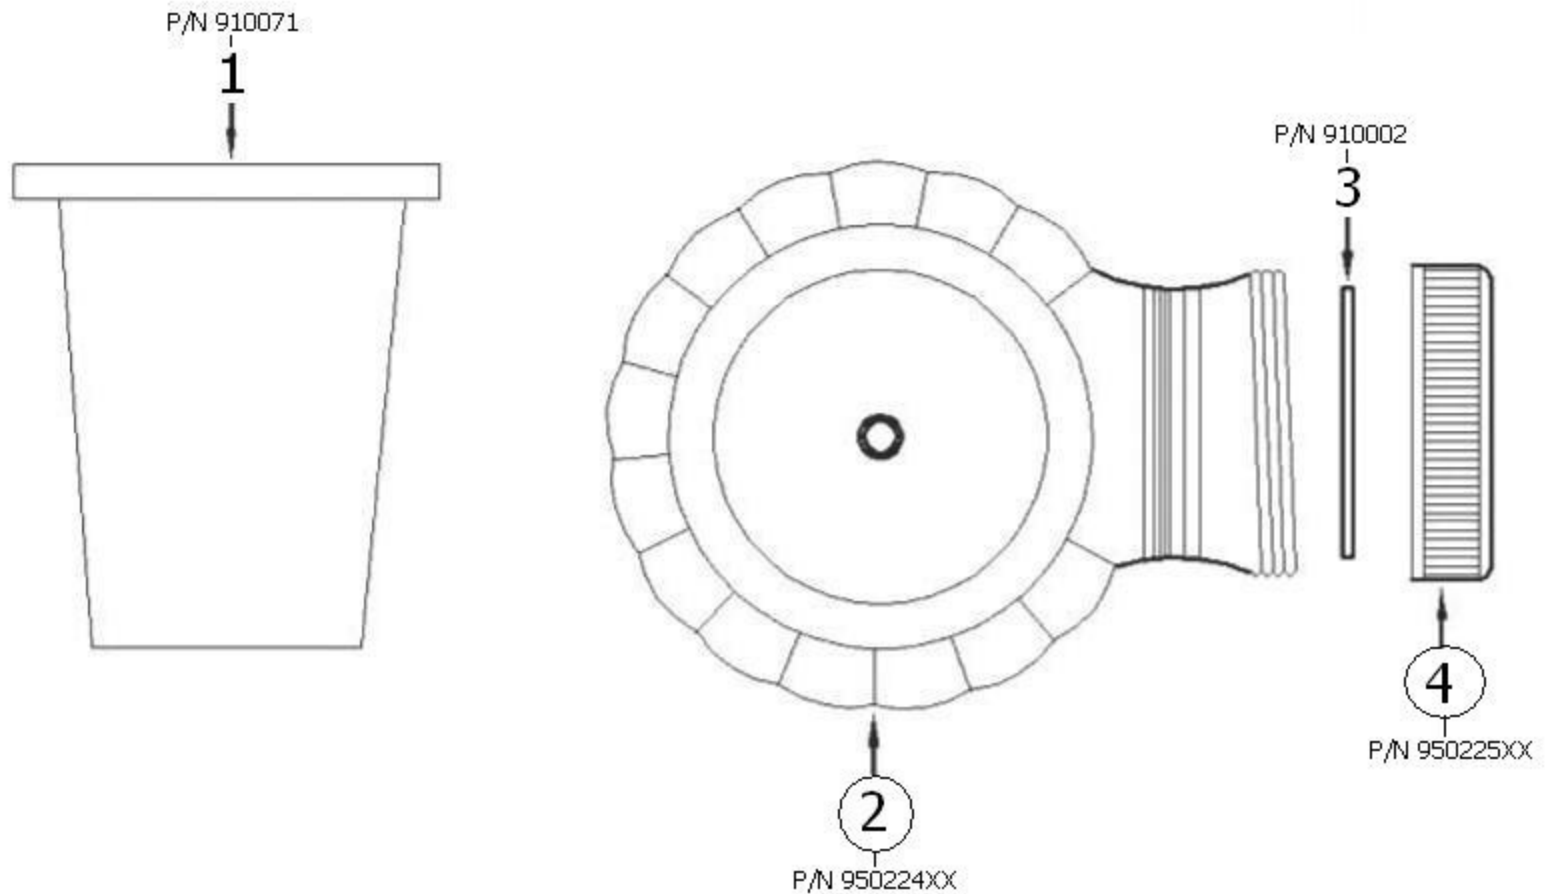

2121 - 'Sphere' Round Trap Cover

*P/N = PART NUMBER

○ = FINISHED PARTS

XX = TWO DIGIT FINISH CODE