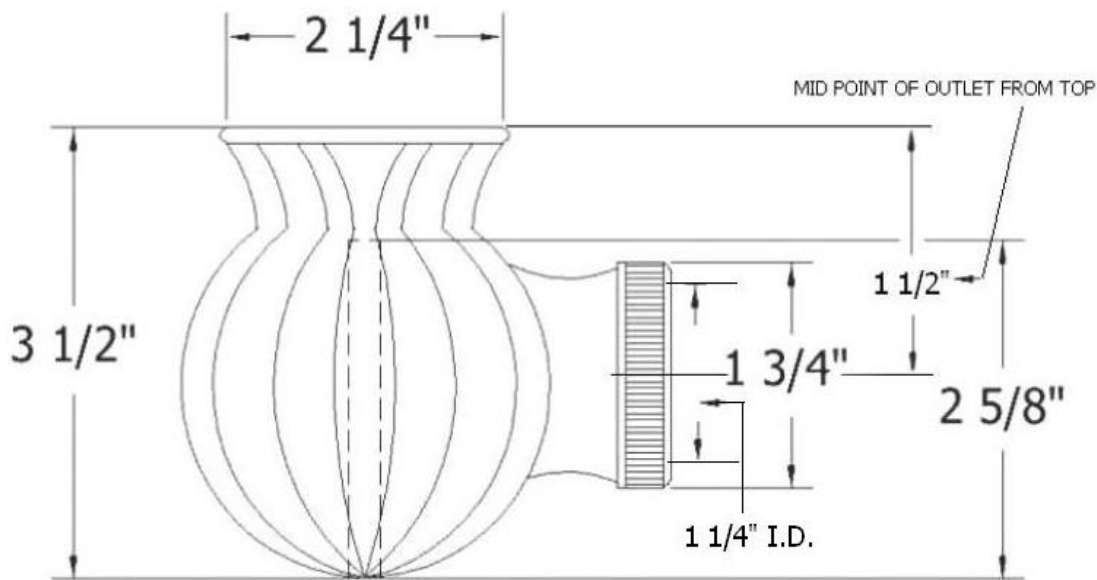

2121 – ‘Sphere’ Round Trap Cover

Technical Information

- To be used with #2120 and #2122.
- Available Finishes are French Weathered Brass(47), Polished Chrome(48), SoliBrass(49), Lacquered Matte Black Nickel(50), Old Gold(52), Old Silver(53), Polished Brass(55), Polished Nickel(56), Brushed Nickel(57), Satin Nickel(60), Antique Lacquered Copper(67), Antique Lacquered Brass(68), Weathered Brass(70), Lacquered Polished Black Nickel(71) and Lacquered Polished Copper(80).
- Please See Cleaning Instructions: <http://herbeau.com/CleaningAll.pdf> For Finish Care and Maintenance Information.

Part#

Description

01	Rubber Gasket
02	Siphon Sphere
03	Flat Washer
04	Threaded Connection

Please follow example when ordering parts for ‘Sphere’ Round Trap Cover

- To order part#04 – Threaded Connection
  - 950225**xx**
- Please substitute finish number needed in place of **xx**.

Herbeau®
L'Art du Sanitaire depuis 1857