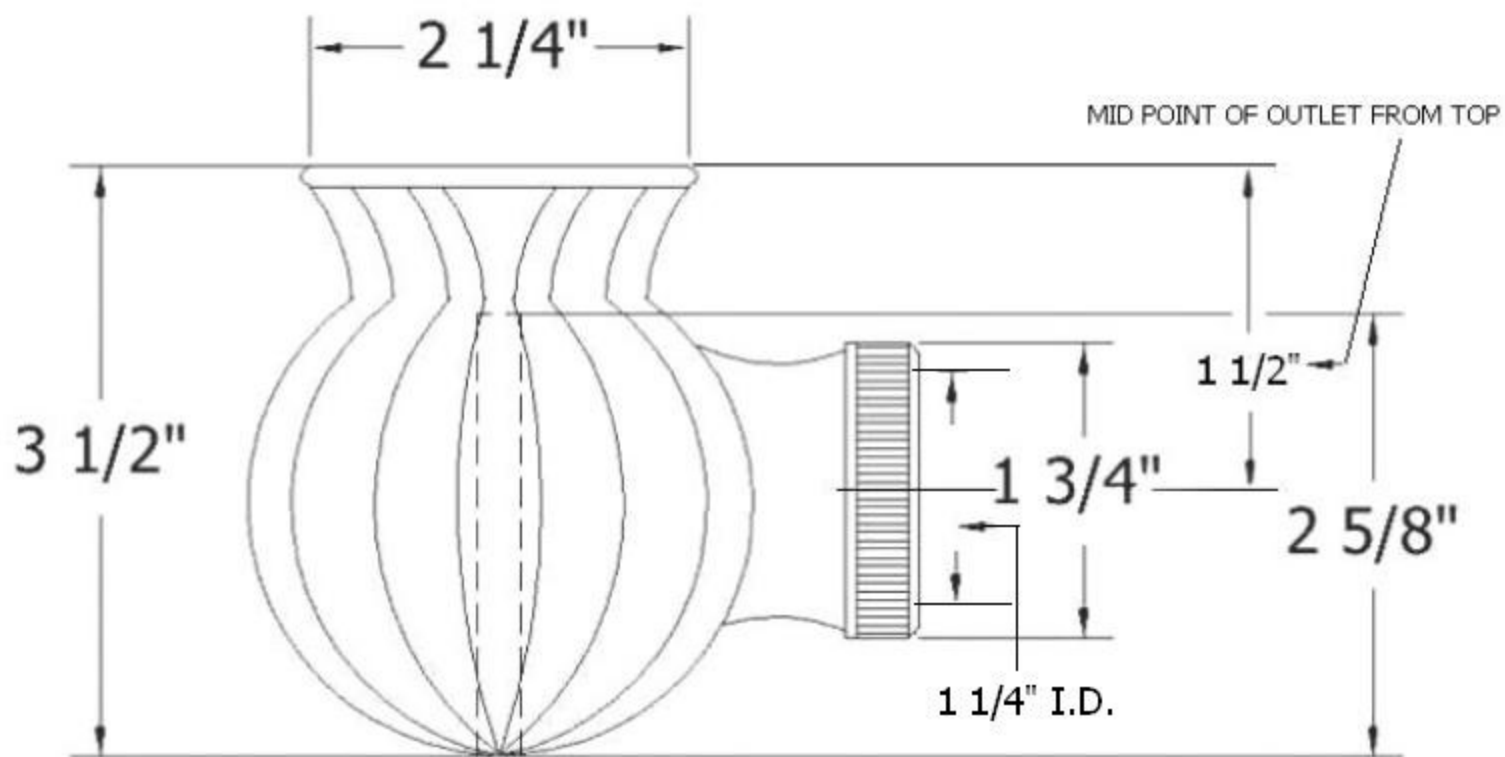

2121 - 'Sphere' Round Trap Cover