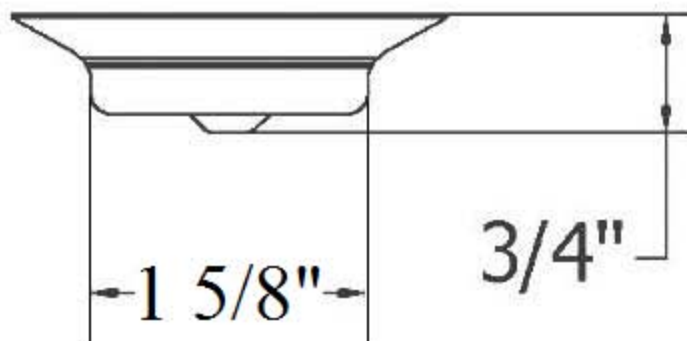

# 2120 – ‘Azalee’ Waste 1 ¼”

	Part #	Description
	01 02	Azalee Sink Trim Finished Machine Screw
<p><u>Technical Information</u></p> <ul style="list-style-type: none"> <li>• Size 1 ¼” diameter.</li> <li>• For Plug &amp; Chain, use 2123 Plug &amp; Chain.</li> <li>• Available finishes are French Weathered Brass(47), Polished Chrome(48), SoliBrass(49), Lacquered Matte Black Nickel(50), Old Gold(52), Old Silver(53), Polished Brass(55), Polished Nickel(56), Brushed Nickel(57), Satin Nickel(60), Antique Lacquered Copper(67), Antique Lacquered Brass(68), Weathered Brass(70), Lacquered Polished Black Nickel(71) and Lacquered Polished Copper(80).</li> <li>• Please See Cleaning Instructions: <a href="http://herbeau.com/CleaningAll.pdf">http://herbeau.com/CleaningAll.pdf</a> For Finish Care and Maintenance Information.</li> </ul>		
<p><u>Please follow example when ordering parts for ‘Azalee’ Waste</u></p> <ul style="list-style-type: none"> <li>• To order part# 01 – Azalee Sink Trim               <ul style="list-style-type: none"> <li>○ <u>990038xx</u></li> </ul> </li> <li>• Please substitute finish number needed in place of <b>xx</b></li> </ul>		 <p style="font-size: 2em; font-weight: bold; margin: 0;">Herbeau®</p> <p style="font-size: 0.8em; margin: 0;">L'Art du Sanitaire depuis 1857</p>

# 2120 - "Azalee" Waste 1 1/4"

\*P/N = PART NUMBER

○ = FINISHED PARTS

XX = TWO DIGIT FINISH CODE

Copyright©2017 Herbeau Creations. All rights reserved. All product and specifications are subject to change without notice. Herbeau Creations is not responsible for typographical and/or dimensional errors. Typographical errors are subject to correction.