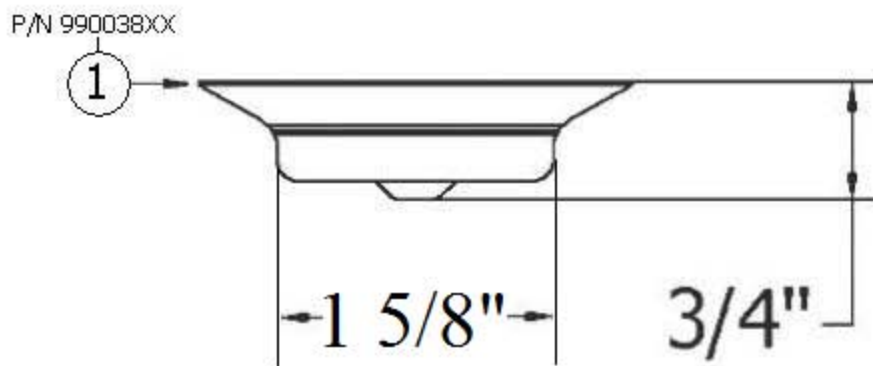

# 2120 – ‘Azalee’ Waste 1 ¼”

	Part #	Description
	01 02	Azalee Sink Trim Finished Machine Screw
<p><u>Technical Information</u></p> <ul style="list-style-type: none"> <li>• Size 1 ¼” diameter.</li> <li>• For Plug &amp; Chain, use 2123 Plug &amp; Chain.</li> <li>• Available finishes are French Weathered Brass(47), Polished Chrome(48), SoliBrass(49), Lacquered Matte Black Nickel(50), Old Gold(52), Old Silver(53), Polished Brass(55), Polished Nickel(56), Brushed Nickel(57), Satin Nickel(60), Antique Lacquered Copper(67), Antique Lacquered Brass(68), Weathered Brass(70), Lacquered Polished Black Nickel(71) and Lacquered Polished Copper(80).</li> <li>• Please See Cleaning Instructions: <a href="http://herbeau.com/CleaningAll.pdf">http://herbeau.com/CleaningAll.pdf</a> For Finish Care and Maintenance Information.</li> </ul>		
<p><u>Please follow example when ordering parts for ‘Azalee’ Waste</u></p> <ul style="list-style-type: none"> <li>• To order part# 01 – Azalee Sink Trim               <ul style="list-style-type: none"> <li>○ <u>990038xx</u></li> </ul> </li> <li>• Please substitute finish number needed in place of <b>xx</b></li> </ul>		 <p style="font-size: 2em; font-weight: bold; margin: 0;">Herbeau®</p> <p style="font-size: 0.8em; margin: 0;">L'Art du Sanitaire depuis 1857</p>

# 2120 - "Azalee" Waste 1 1/4"

# 2120 - "Azalee" Waste 1 1/4"

\*P/N = PART NUMBER

○ = FINISHED PARTS

XX = TWO DIGIT FINISH CODE

Copyright©2017 Herbeau Creations. All rights reserved. All product and specifications are subject to change without notice. Herbeau Creations is not responsible for typographical and/or dimensional errors. Typographical errors are subject to correction.