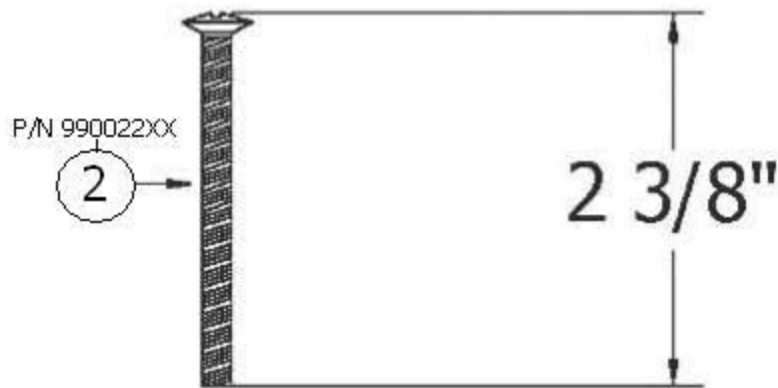

# 2120 – ‘Azalee’ Waste 1 ¼”

	Part #	Description
	01 02	Azalee Sink Trim Finished Machine Screw
<p><u>Technical Information</u></p> <ul style="list-style-type: none"> <li>• Size 1 ¼” diameter.</li> <li>• For Plug &amp; Chain, use 2123 Plug &amp; Chain.</li> <li>• Available finishes are French Weathered Brass(47), Polished Chrome(48), SoliBrass(49), Lacquered Matte Black Nickel(50), Old Gold(52), Old Silver(53), Polished Brass(55), Polished Nickel(56), Brushed Nickel(57), Satin Nickel(60), Antique Lacquered Copper(67), Antique Lacquered Brass(68), Weathered Brass(70), Lacquered Polished Black Nickel(71) and Lacquered Polished Copper(80).</li> <li>• Please See Cleaning Instructions: <a href="http://herbeau.com/CleaningAll.pdf">http://herbeau.com/CleaningAll.pdf</a> For Finish Care and Maintenance Information.</li> </ul>		
<p><u>Please follow example when ordering parts for ‘Azalee’ Waste</u></p> <ul style="list-style-type: none"> <li>• To order part# 01 – Azalee Sink Trim               <ul style="list-style-type: none"> <li>○ <u>990038xx</u></li> </ul> </li> <li>• Please substitute finish number needed in place of <b>xx</b></li> </ul>		 <p style="font-size: 2em; font-weight: bold; margin: 0;">Herbeau®</p> <p style="font-size: 0.8em; margin: 0;">L'Art du Sanitaire depuis 1857</p>

# 2120 - "Azalee" Waste 1 1/4"

# 2120 - "Azalee" Waste 1 1/4"

\*P/N = PART NUMBER

○ = FINISHED PARTS

XX = TWO DIGIT FINISH CODE

Copyright©2017 Herbeau Creations. All rights reserved. All product and specifications are subject to change without notice. Herbeau Creations is not responsible for typographical and/or dimensional errors. Typographical errors are subject to correction.