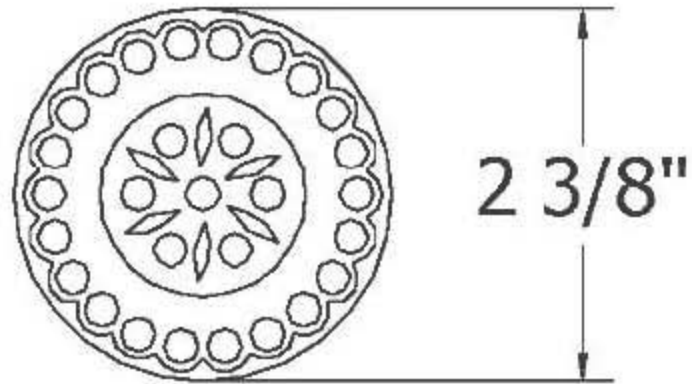

# 2120 – ‘Azalee’ Waste 1 ¼”

	Part #	Description
	01 02	Azalee Sink Trim Finished Machine Screw
<p><u>Technical Information</u></p> <ul style="list-style-type: none"> <li>• Size 1 ¼” diameter.</li> <li>• For Plug &amp; Chain, use 2123 Plug &amp; Chain.</li> <li>• Available finishes are French Weathered Brass(47), Polished Chrome(48), SoliBrass(49), Lacquered Matte Black Nickel(50), Old Gold(52), Old Silver(53), Polished Brass(55), Polished Nickel(56), Brushed Nickel(57), Satin Nickel(60), Antique Lacquered Copper(67), Antique Lacquered Brass(68), Weathered Brass(70), Lacquered Polished Black Nickel(71) and Lacquered Polished Copper(80).</li> <li>• Please See Cleaning Instructions: <a href="http://herbeau.com/CleaningAll.pdf">http://herbeau.com/CleaningAll.pdf</a> For Finish Care and Maintenance Information.</li> </ul>		
<p><u>Please follow example when ordering parts for ‘Azalee’ Waste</u></p> <ul style="list-style-type: none"> <li>• To order part# 01 – Azalee Sink Trim               <ul style="list-style-type: none"> <li>○ <u>990038xx</u></li> </ul> </li> <li>• Please substitute finish number needed in place of <b>xx</b></li> </ul>		 <p style="font-size: 2em; font-weight: bold; margin: 0;">Herbeau®</p> <p style="font-size: 0.8em; margin: 0;">L'Art du Sanitaire depuis 1857</p>

# 2120 - "Azalee" Waste 1 1/4"

# 2120 - "Azalee" Waste 1 1/4"

\*P/N = PART NUMBER

○ = FINISHED PARTS

XX = TWO DIGIT FINISH CODE

Copyright©2017 Herbeau Creations. All rights reserved. All product and specifications are subject to change without notice. Herbeau Creations is not responsible for typographical and/or dimensional errors. Typographical errors are subject to correction.