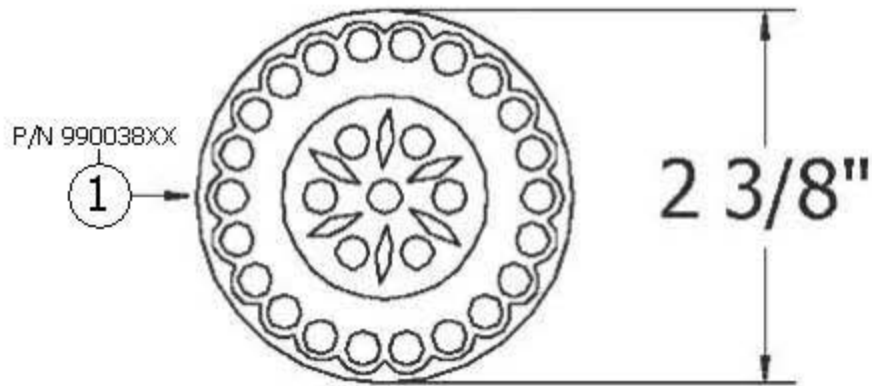

# 2120 – ‘Azalee’ Waste 1 ¼”

	Part #	Description
	01 02	Azalee Sink Trim Finished Machine Screw
<p><u>Technical Information</u></p> <ul style="list-style-type: none"> <li>• Size 1 ¼” diameter.</li> <li>• For Plug &amp; Chain, use 2123 Plug &amp; Chain.</li> <li>• Available finishes are French Weathered Brass(47), Polished Chrome(48), SoliBrass(49), Lacquered Matte Black Nickel(50), Old Gold(52), Old Silver(53), Polished Brass(55), Polished Nickel(56), Brushed Nickel(57), Satin Nickel(60), Antique Lacquered Copper(67), Antique Lacquered Brass(68), Weathered Brass(70), Lacquered Polished Black Nickel(71) and Lacquered Polished Copper(80).</li> <li>• Please See Cleaning Instructions: <a href="http://herbeau.com/CleaningAll.pdf">http://herbeau.com/CleaningAll.pdf</a> For Finish Care and Maintenance Information.</li> </ul>		
<p><u>Please follow example when ordering parts for ‘Azalee’ Waste</u></p> <ul style="list-style-type: none"> <li>• To order part# 01 – Azalee Sink Trim               <ul style="list-style-type: none"> <li>○ <u>990038xx</u></li> </ul> </li> <li>• Please substitute finish number needed in place of <b>xx</b></li> </ul>		 <p style="font-size: 2em; font-weight: bold; margin: 0;">Herbeau®</p> <p style="font-size: 0.8em; margin: 0;">L'Art du Sanitaire depuis 1857</p>

# 2120 - "Azalee" Waste 1 1/4"

# 2120 - "Azalee" Waste 1 1/4"

\*P/N = PART NUMBER

○ = FINISHED PARTS

XX = TWO DIGIT FINISH CODE

Copyright©2017 Herbeau Creations. All rights reserved. All product and specifications are subject to change without notice. Herbeau Creations is not responsible for typographical and/or dimensional errors. Typographical errors are subject to correction.