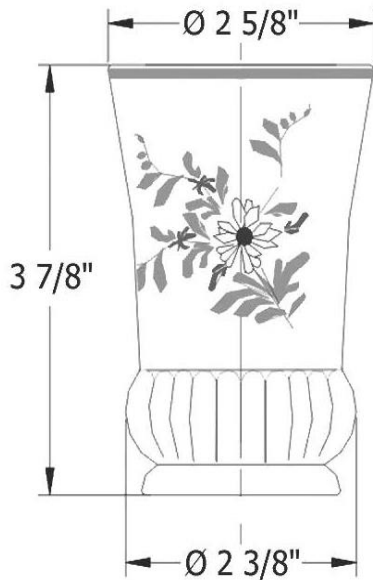

1401 – Tooth Jug

Part #

Description

Technical Information

- Available in Moustier Polychrome (01), Moustier Bleu (02), Moustier Rose (03), Vieux Rouen (04), Sceau Rose (05), Sceau Bleu (06), Berain Rose (07), Berain Vert (08), Berain Bleu (09), Romantique (10), Rouen Marly (11), White (20) and Avesnes (21).
- Please See Cleaning Instructions:
<http://herbeau.com/CleaningAll.pdf> For Finish Care and Maintenance Information.