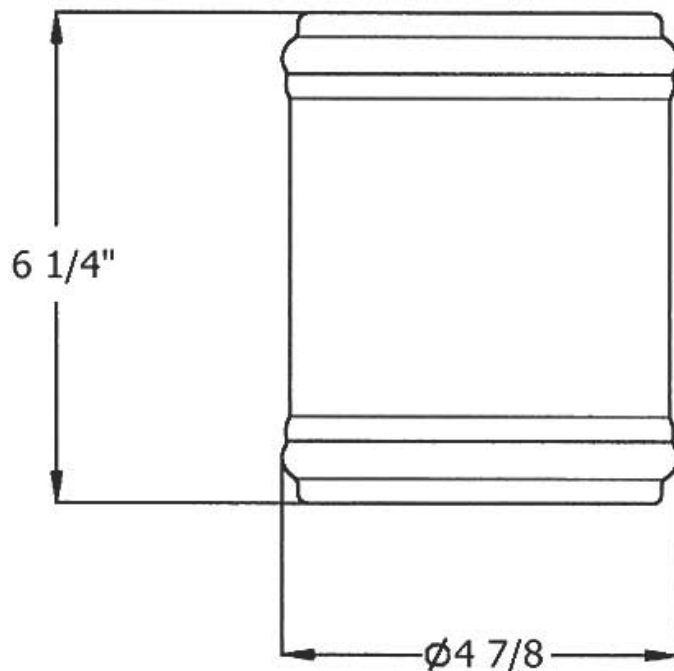

## Technical Information

- 6 1/4" H X 4 7/8" diameter.
- Available in Moustier Polychrome (01), Moustier Bleu (02), Moustier Rose (03), Vieux Rouen (04), Sceau Rose (05), Sceau Bleu (06), Berain Rose (07), Berain Vert (08), Berain Bleu (09), Romantique (10), Rouen Marly (11), White (20) and Avesnes (21).
- Please See Cleaning Instructions: <http://herbeau.com/CleaningAll.pdf> For Finish Care and Maintenance Information.