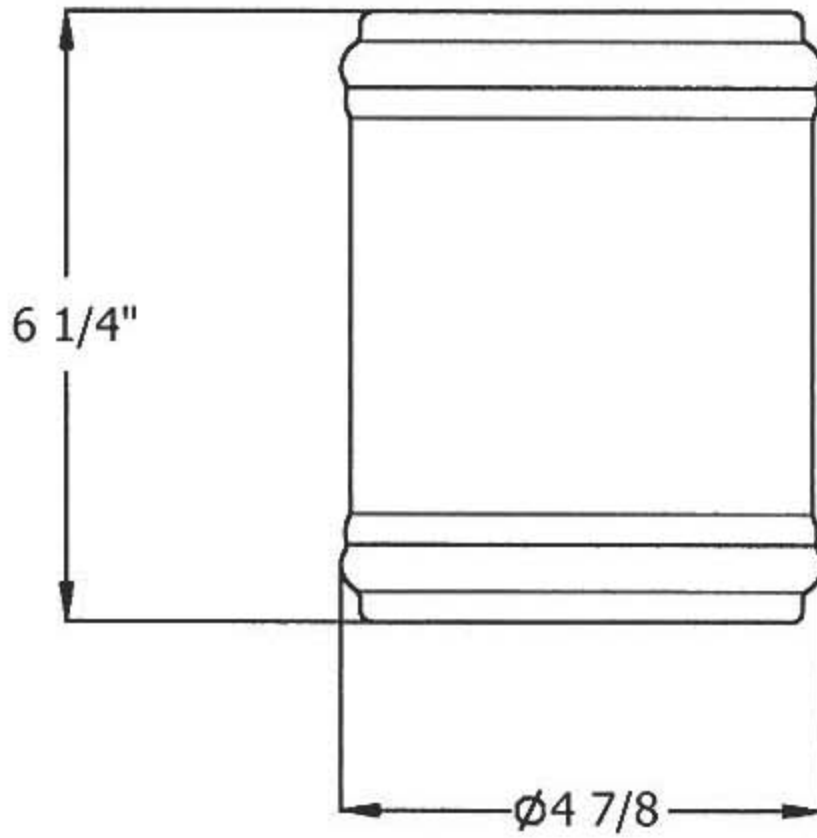

1313 - Toilet Jug