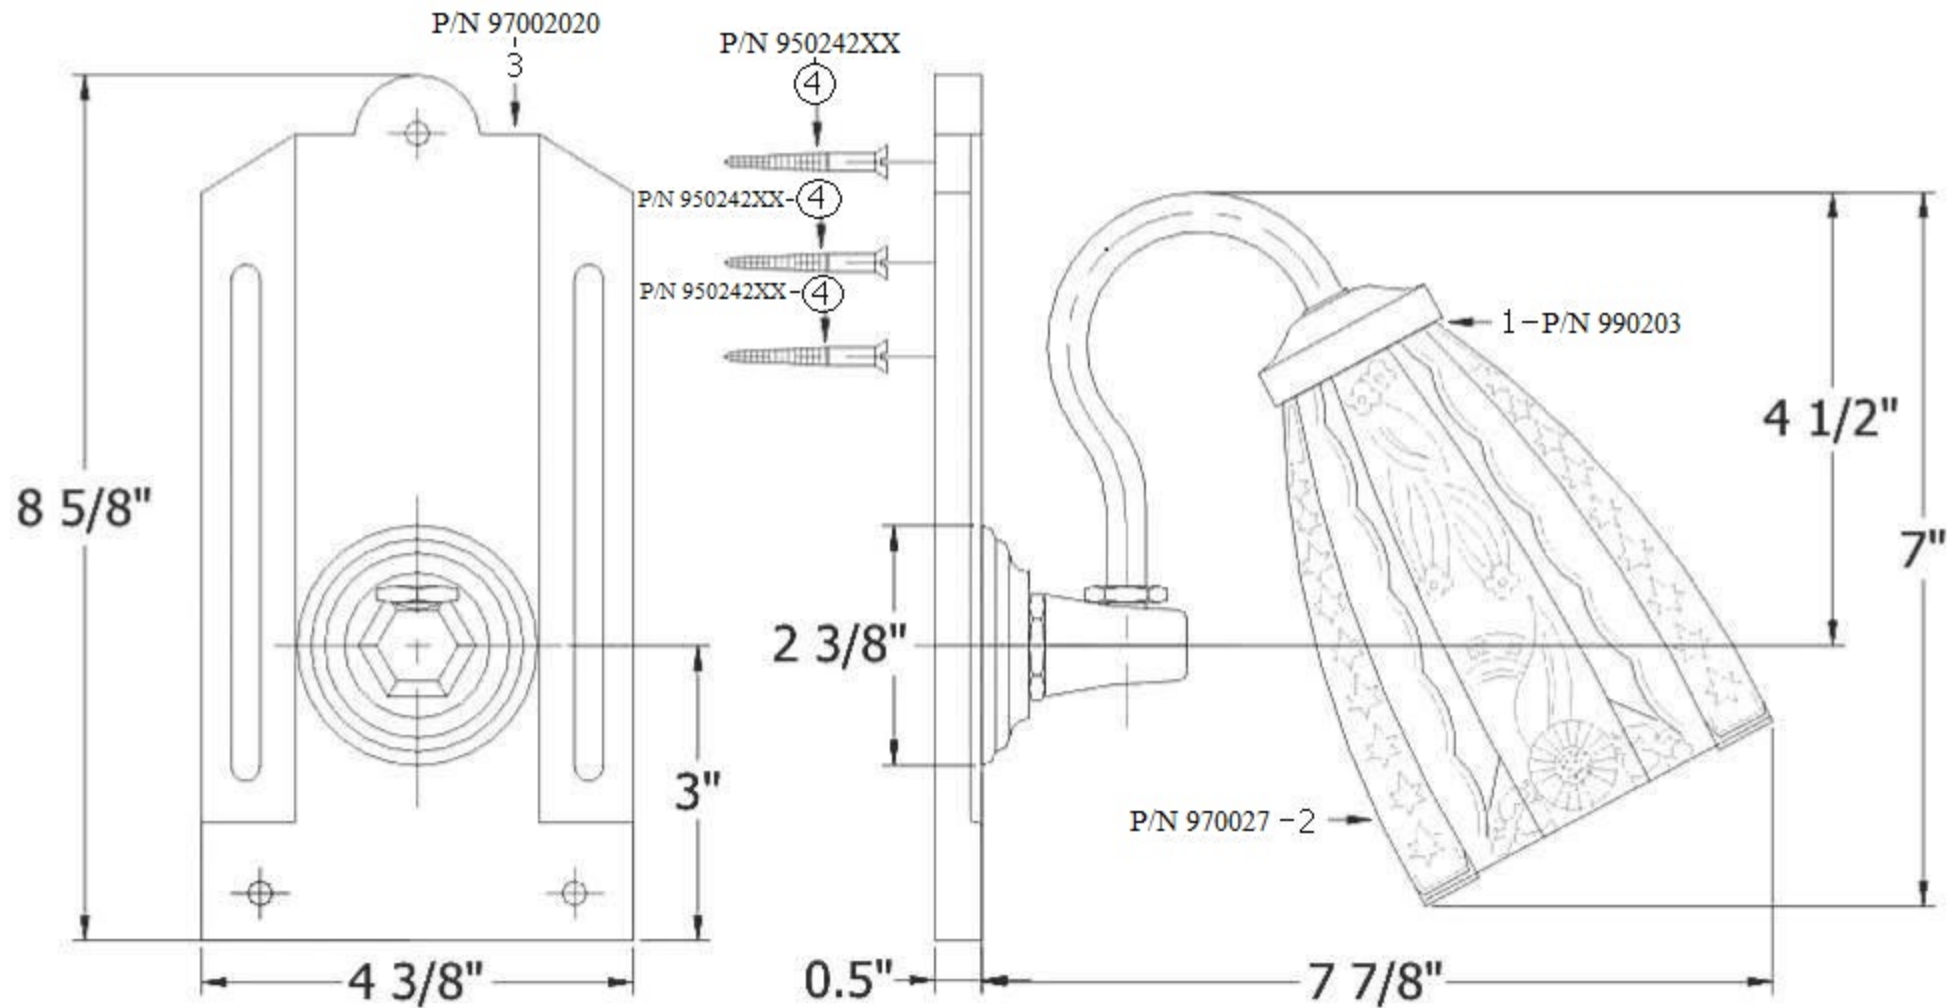

1249 – 'Monarque' Wall Light

Technical Information

- UL Listed.
- Maximum 60 Watt Bulb.
- Bulb not Included.
- Ceramic Back Plate Available in White Only.
- Available Finishes are French Weathered Brass(47), Polished Chrome(48), Solibrass(49), Lacquered Matte Black Nickel(50), Old Gold(52), Old Silver(53), Polished Brass(55), Polished Nickel(56), Brushed Nickel(57), Satin Nickel(60), Antique Lacquered Copper(67), Antique Lacquered Brass(68), Weathered Brass(70), Lacquered Polished Black Nickel(71) and Lacquered Polished Copper(80).
- Please See Cleaning Instructions: <http://herbeau.com/CleaningAll.pdf> For Finish Care and Maintenance Information.

Part#

01
02
03
04

Description

Socket Set For Wall Light
Glass Globe For Monarque
White Ceramic Back Plate
Finished Screw

Please follow example when ordering parts for 'Monarque' Wall Light.

- To order part#04 – **Finished Screw**
 - 950242xx
- Please substitute finish number needed in place of **xx**.

Herbeau[®]
L'Art du Sanitaire depuis 1857

1249 - 'Monarque' Wall Light

Copyright©2017 Herbeau Creations. All rights reserved. All product and specifications are subject to change without notice. Herbeau Creations is not responsible for typographical and/or dimensional errors. Typographical errors are subject to correction.

1249 - 'Monarque' Wall Light

*P/N = PART NUMBER

○ = FINISHED PARTS
XX = TWO DIGIT FINISH CODE