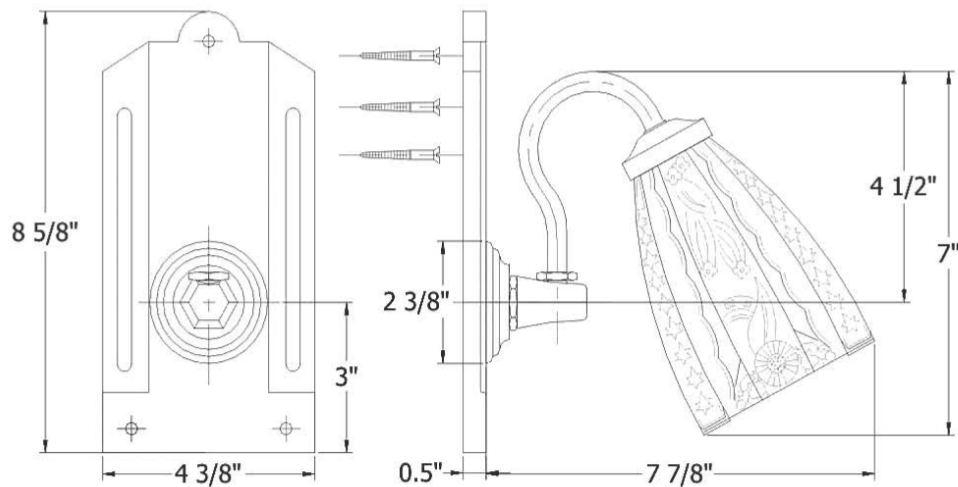

1249 – 'Monarque' Wall Light

Technical Information

- UL Listed.
- Maximum 60 Watt Bulb.
- Bulb not Included.
- Ceramic Back Plate Available in White Only.
- Available Finishes are French Weathered Brass(47), Polished Chrome(48), Solibrass(49), Lacquered Matte Black Nickel(50), Old Gold(52), Old Silver(53), Polished Brass(55), Polished Nickel(56), Brushed Nickel(57), Satin Nickel(60), Antique Lacquered Copper(67), Antique Lacquered Brass(68), Weathered Brass(70), Lacquered Polished Black Nickel(71) and Lacquered Polished Copper(80).
- Please See Cleaning Instructions: <http://herbeau.com/CleaningAll.pdf> For Finish Care and Maintenance Information.

Part#

01
02
03
04

Description

Socket Set For Wall Light
Glass Globe For Monarque
White Ceramic Back Plate
Finished Screw

Please follow example when ordering parts for 'Monarque' Wall Light.

- To order part#04 – **Finished Screw**
 - 950242xx
- Please substitute finish number needed in place of **xx**.