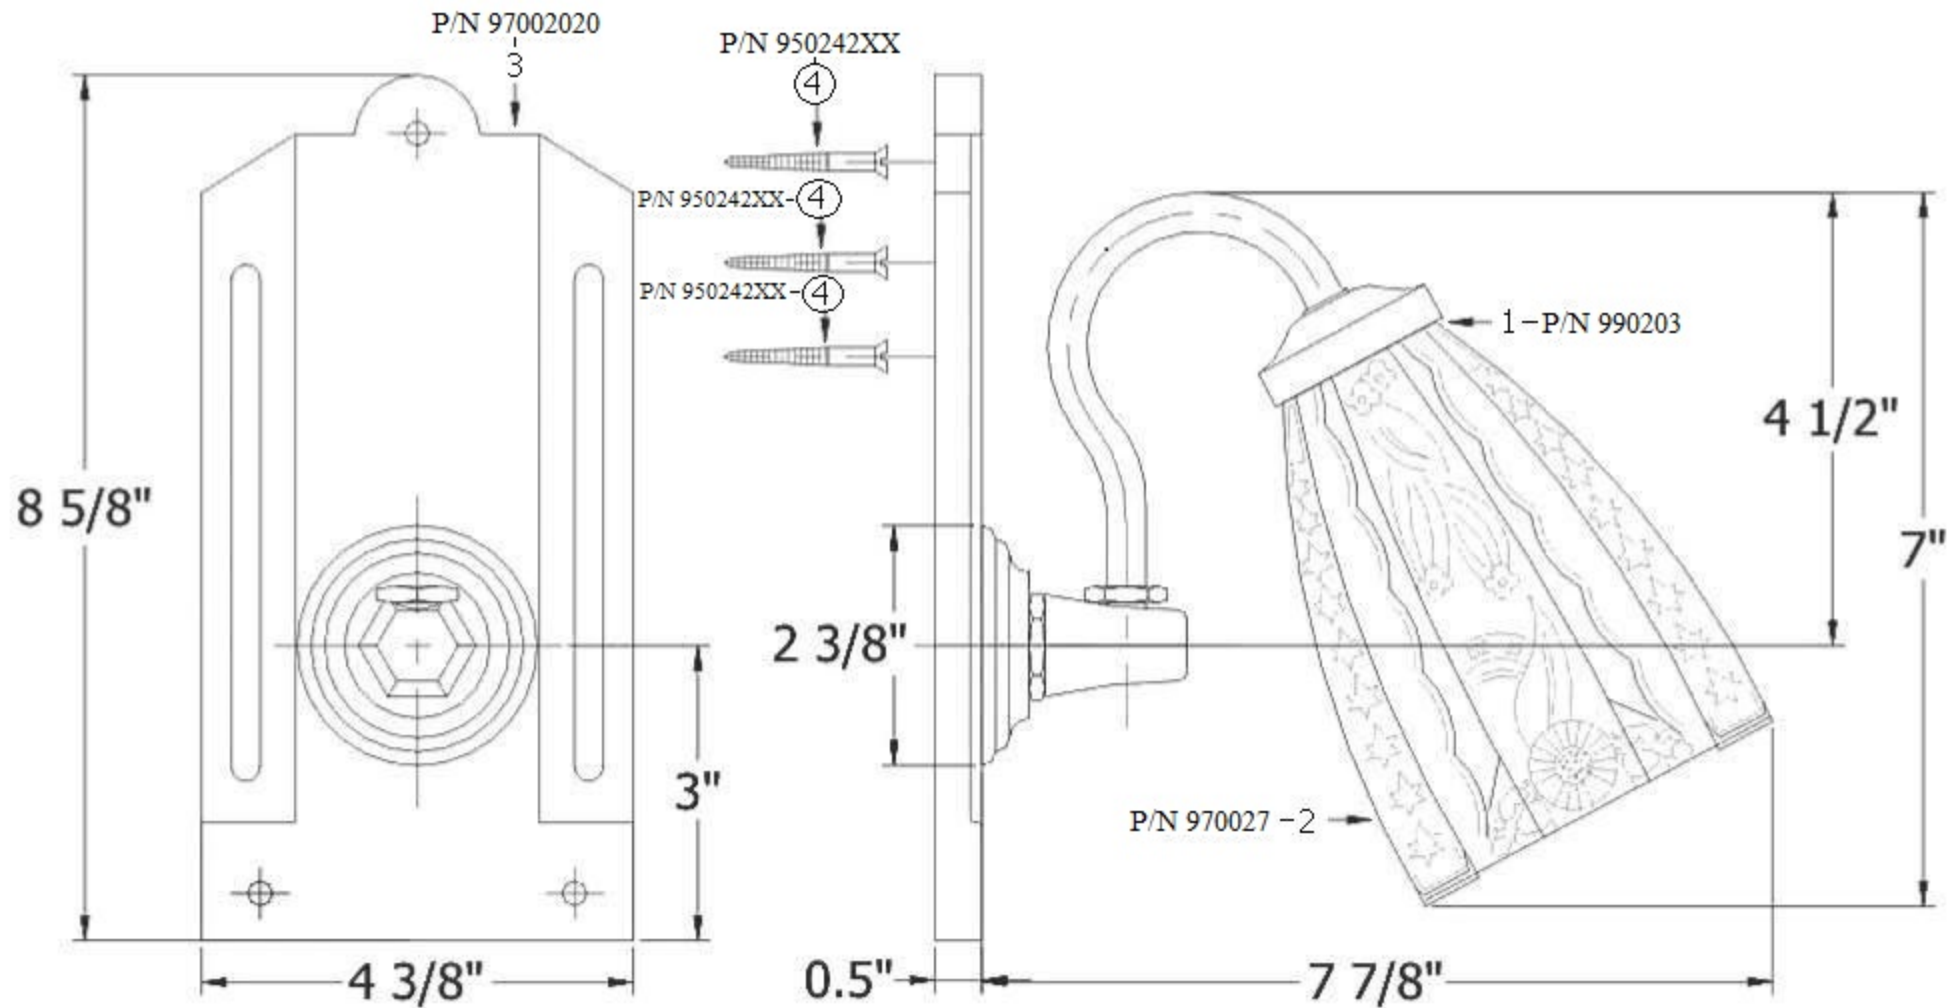

1249 – ‘Monarque’ Wall Light

Technical Information

- UL Listed.
- Maximum 60 Watt Bulb.
- Bulb not Included.
- Ceramic Back Plate Available in White Only.
- Available Finishes are French Weathered Brass(47), Polished Chrome(48), SoliBrass(49), Lacquered Matte Black Nickel(50), Old Gold(52), Old Silver(53), Polished Brass(55), Polished Nickel(56), Brushed Nickel(57), Satin Nickel(60), Antique Lacquered Copper(67), Antique Lacquered Brass(68), Weathered Brass(70), Lacquered Polished Black Nickel(71) and Lacquered Polished Copper(80).
- Please See Cleaning Instructions: <http://herbeau.com/CleaningAll.pdf> For Finish Care and Maintenance Information.

Part#

Description

01	Socket Set For Wall Light
02	Glass Globe For Monarque
03	White Ceramic Back Plate
04	Finished Screw

Please follow example when ordering parts for ‘Monarque’ Wall Light

- To order part# 04 – Finished Screw
 - 950242xx
- Please substitute finish number needed in place of **xx**

Herbeau[®]
L'Art du Sanitaire depuis 1857

1249 - 'Monarque' Wall Light

Copyright©2017 Herbeau Creations. All rights reserved. All product and specifications are subject to change without notice. Herbeau Creations is not responsible for typographical and/or dimensional errors. Typographical errors are subject to correction.

1249 - 'Monarque' Wall Light

*P/N = PART NUMBER

○ = FINISHED PARTS

XX = TWO DIGIT FINISH CODE