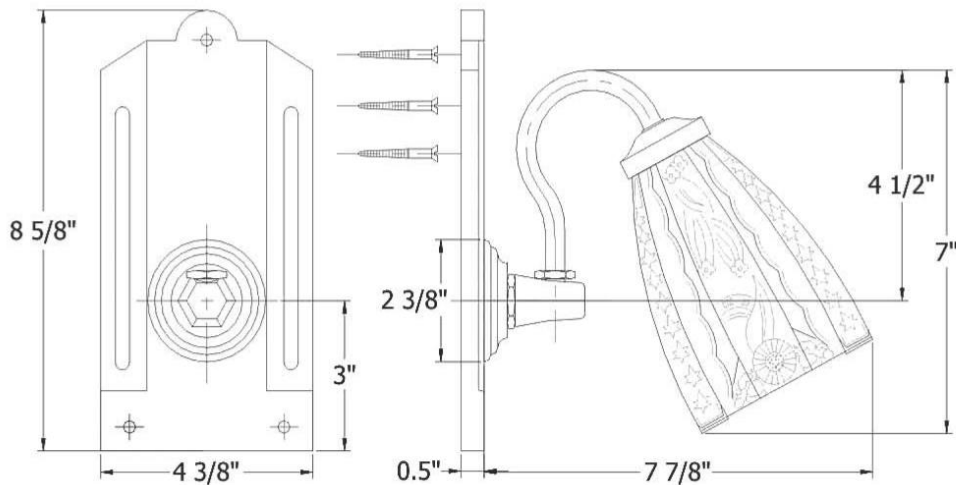

1249 – ‘Monarque’ Wall Light

Technical Information

- UL Listed.
- Maximum 60 Watt Bulb.
- Bulb not Included.
- Ceramic Back Plate Available in White Only.
- Available Finishes are French Weathered Brass(47), Polished Chrome(48), SoliBrass(49), Lacquered Matte Black Nickel(50), Old Gold(52), Old Silver(53), Polished Brass(55), Polished Nickel(56), Brushed Nickel(57), Satin Nickel(60), Antique Lacquered Copper(67), Antique Lacquered Brass(68), Weathered Brass(70), Lacquered Polished Black Nickel(71) and Lacquered Polished Copper(80).
- Please See Cleaning Instructions: <http://herbeau.com/CleaningAll.pdf> For Finish Care and Maintenance Information.

Part#

Description

01	Socket Set For Wall Light
02	Glass Globe For Monarque
03	White Ceramic Back Plate
04	Finished Screw

Please follow example when ordering parts for ‘Monarque’ Wall Light

- To order part# 04 – Finished Screw
 - 950242xx
- Please substitute finish number needed in place of **xx**

1249 - 'Monarque' Wall Light

*P/N = PART NUMBER

○ = FINISHED PARTS

XX = TWO DIGIT FINISH CODE