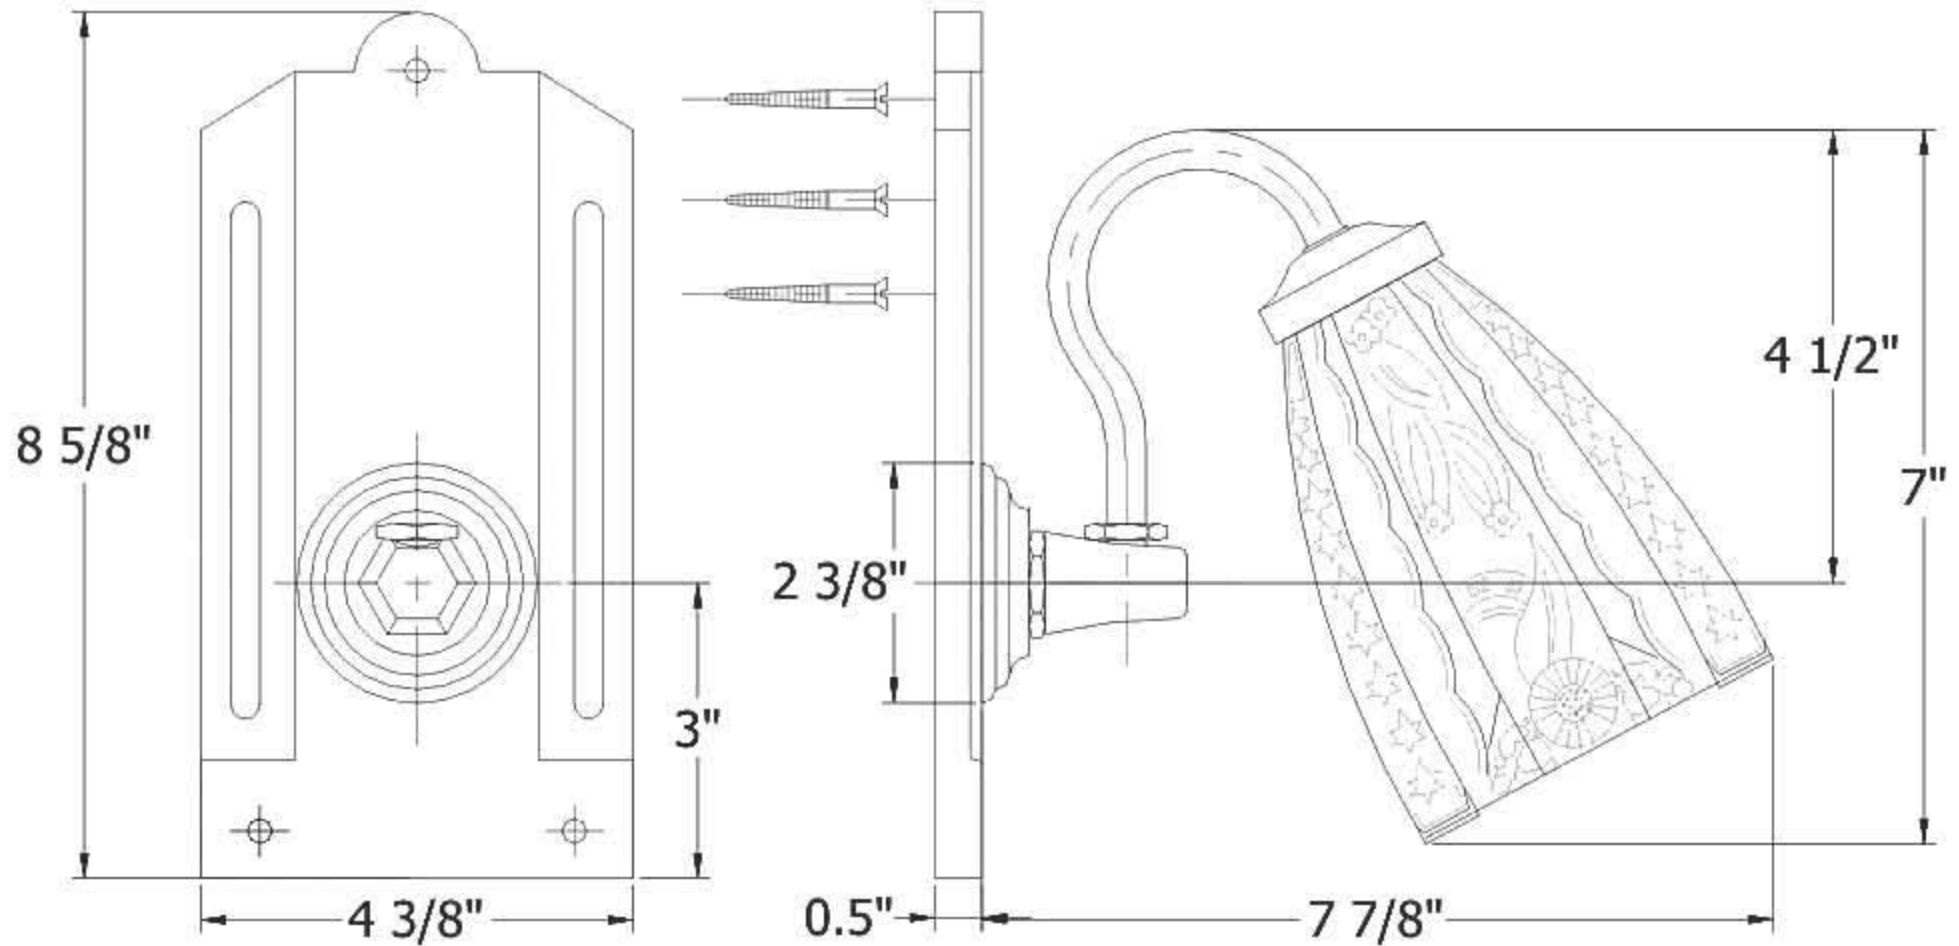

1249 - 'Monarque' Wall Light

Copyright©2017 Herbeau Creations. All rights reserved. All product and specifications are subject to change without notice. Herbeau Creations is not responsible for typographical and/or dimensional errors. Typographical errors are subject to correction.