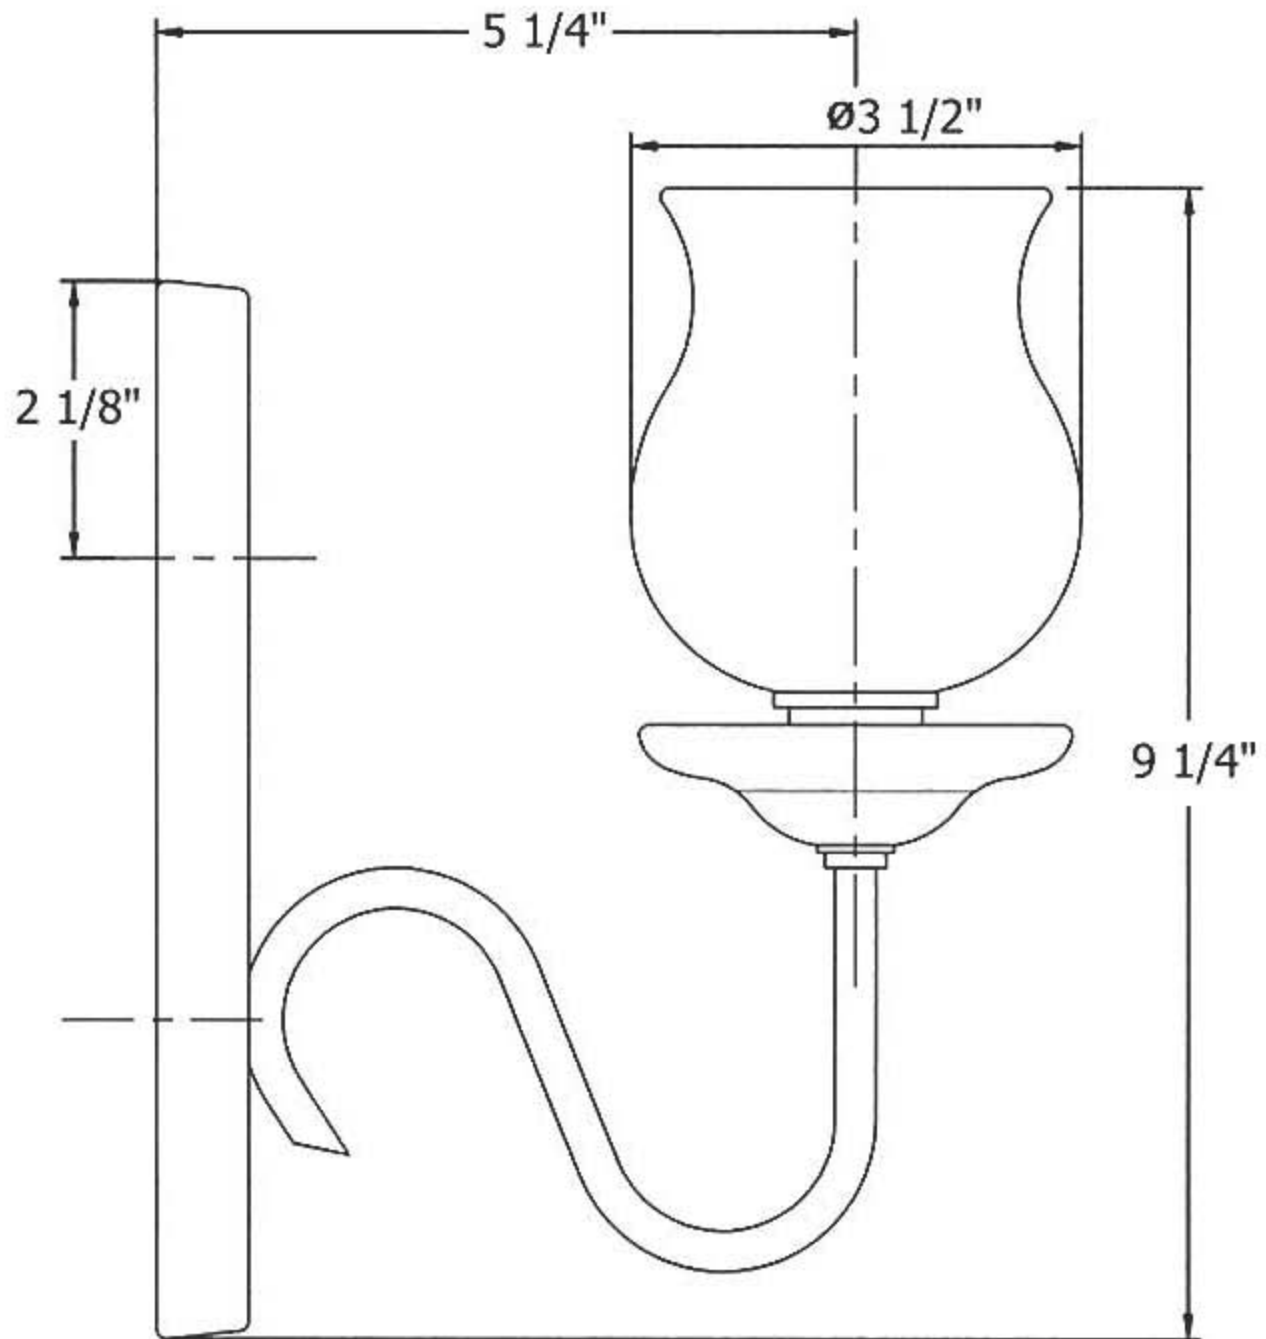

1223 – ‘Sophie’ Wall Light

Technical Information

- UL listed.
- Maximum 60 watt bulb.
- Available finishes are French Weathered Brass (47), Polished Chrome (48), SoliBrass (49), Lacquered Matte Black Nickel (50), Old Gold (52), Old Silver (53), Polished Brass (55), Polished Nickel (56), Brushed Nickel (57), Satin Nickel (60), Antique Lacquered Copper (67), Antique Lacquered Brass (68), Weathered Brass (70), Lacquered Polished Black Nickel (71) and Lacquered Polished Copper (80).
- Available colors and hand painted patterns on ceramic escutcheon are Moustier Polychrome (01), Moustier Bleu (02), Moustier Rose (03), Vieux Rouen (04), Sceau Rose (05), Sceau Bleu (06), Berain Rose (07), Berain Vert (08), Berain Bleu (09), Romantique (10), Rouen Marly (11), White (20) and Avesnes (21).
- Please See Cleaning Instructions: <http://herbeau.com/CleaningAll.pdf> For Finish Care and Maintenance Information.

Part#

01
*02
03
04
05

Description

Lamp Globe
*Finished Arm-Awaiting Part
Number Verification
Ceramic Escutcheon
Finished Screw
Socket Set For Wall Light

Please follow example when ordering parts for ‘Sophie’ Wall Light

- To order part# 04 – Finished Screw
 - 950242xx
- Please substitute finish number needed in place of **xx**

Herbeau[®]
L'Art du Sanitaire depuis 1857

1223 - 'Sophie' Wall Light

1223 - 'Sophie' Wall Light

○ = FINISHED PARTS

XX = TWO DIGIT FINISH CODE

CC = TWO DIGIT COLOR/HAND PAINT CODE