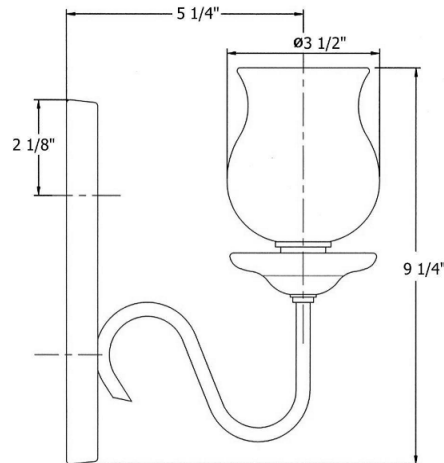

1223 – ‘Sophie’ Wall Light

Technical Information

- UL listed.
- Maximum 60 watt bulb.
- Available finishes are French Weathered Brass (47), Polished Chrome (48), SoliBrass (49), Lacquered Matte Black Nickel (50), Old Gold (52), Old Silver (53), Polished Brass (55), Polished Nickel (56), Brushed Nickel (57), Satin Nickel (60), Antique Lacquered Copper (67), Antique Lacquered Brass (68), Weathered Brass (70), Lacquered Polished Black Nickel (71) and Lacquered Polished Copper (80).
- Available colors and hand painted patterns on ceramic escutcheon are Moustier Polychrome (01), Moustier Bleu (02), Moustier Rose (03), Vieux Rouen (04), Sceau Rose (05), Sceau Bleu (06), Berain Rose (07), Berain Vert (08), Berain Bleu (09), Romantique (10), Rouen Marly (11), White (20) and Avesnes (21).
- Please See Cleaning Instructions: <http://herbeau.com/CleaningAll.pdf> For Finish Care and Maintenance Information.

Part#

01
*02
03
04
05

Description

Lamp Globe
*Finished Arm-Awaiting Part
Number Verification
Ceramic Escutcheon
Finished Screw
Socket Set For Wall Light

Please follow example when ordering parts for ‘Sophie’ Wall Light

- To order part# 04 – Finished Screw
 - 950242xx
- Please substitute finish number needed in place of **xx**

Herbeau[®]
L'Art du Sanitaire depuis 1857

1223 - 'Sophie' Wall Light

1223 - 'Sophie' Wall Light

○ = FINISHED PARTS

XX = TWO DIGIT FINISH CODE

CC = TWO DIGIT COLOR/HAND PAINT CODE