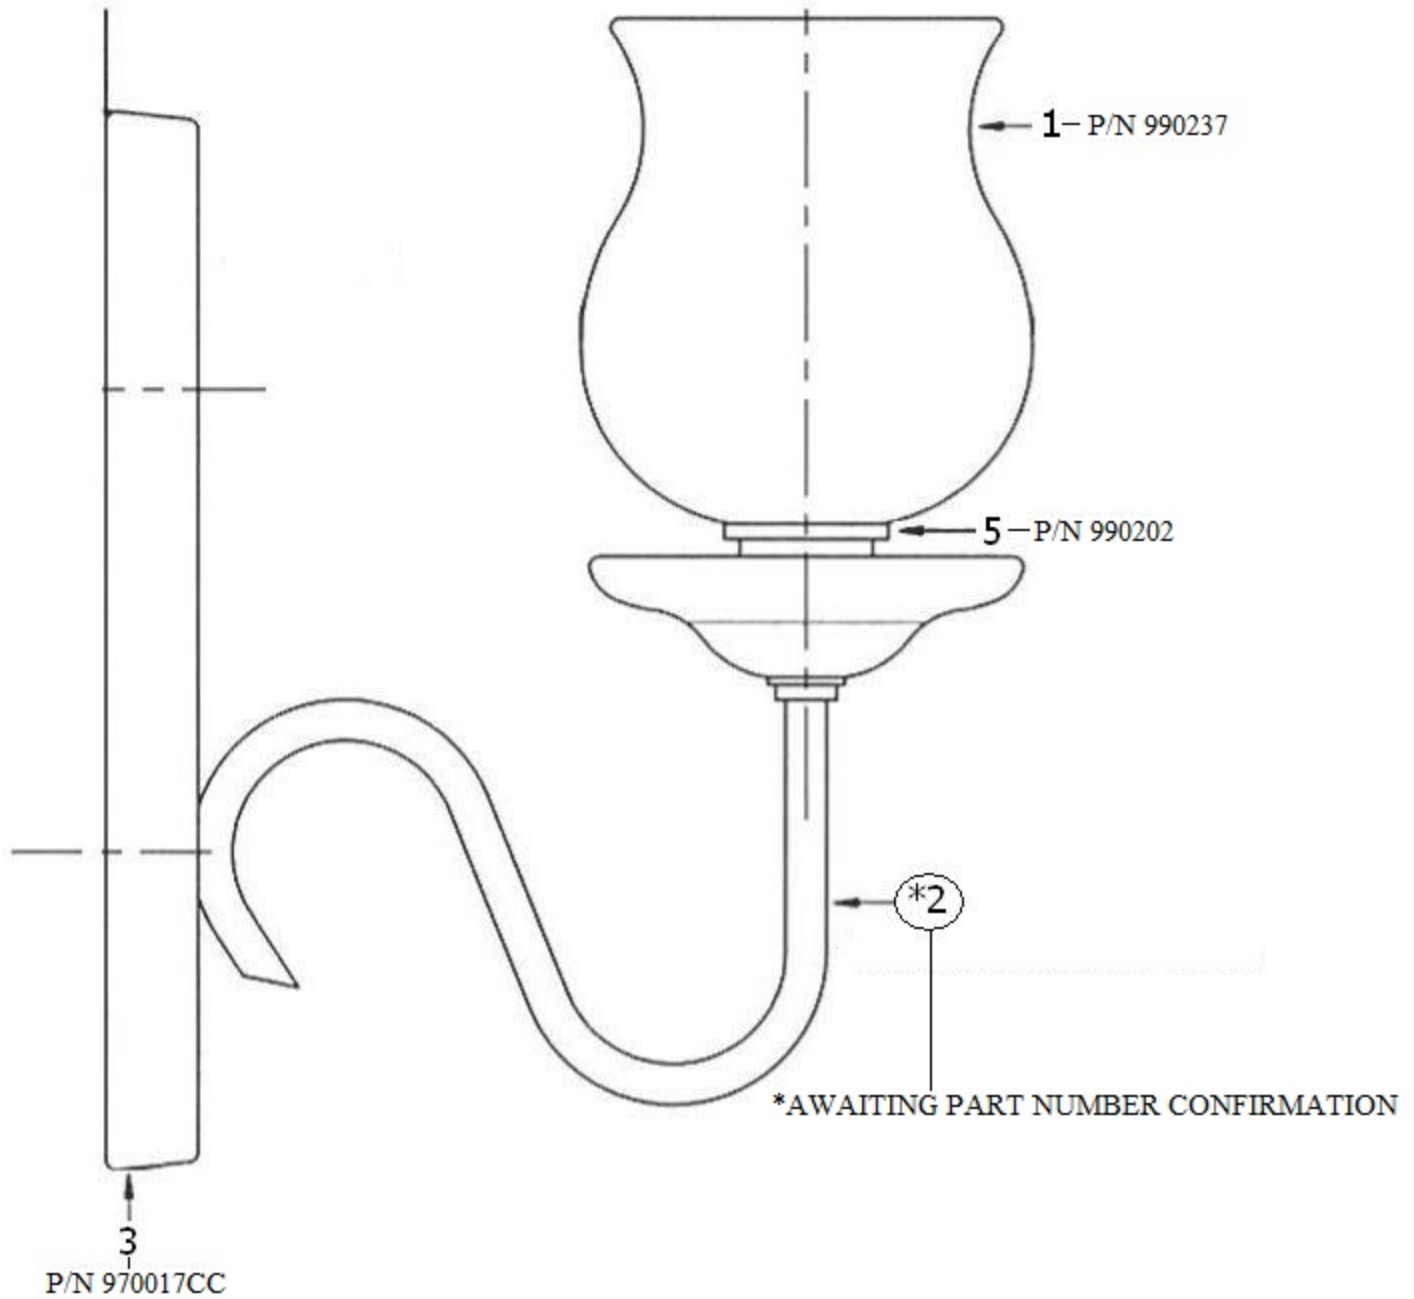

1223 – ‘Sophie’ Wall Light

Technical Information

- UL listed.
- Maximum 60 watt bulb.
- Available finishes are French Weathered Brass (47), Polished Chrome (48), SoliBrass (49), Lacquered Matte Black Nickel (50), Old Gold (52), Old Silver (53), Polished Brass (55), Polished Nickel (56), Brushed Nickel (57), Satin Nickel (60), Antique Lacquered Copper (67), Antique Lacquered Brass (68), Weathered Brass (70), Lacquered Polished Black Nickel (71) and Lacquered Polished Copper (80).
- Available colors and hand painted patterns on ceramic escutcheon are Moustier Polychrome (01), Moustier Bleu (02), Moustier Rose (03), Vieux Rouen (04), Sceau Rose (05), Sceau Bleu (06), Berain Rose (07), Berain Vert (08), Berain Bleu (09), Romantique (10), Rouen Marly (11), White (20) and Avesnes (21).
- Please See Cleaning Instructions: <http://herbeau.com/CleaningAll.pdf> For Finish Care and Maintenance Information.

Part#

01
*02
03
04
05

Description

Lamp Globe
*Finished Arm-Awaiting Part
Number Verification
Ceramic Escutcheon
Finished Screw
Socket Set For Wall Light

Please follow example when ordering parts for ‘Sophie’ Wall Light

- To order part# 04 – Finished Screw
 - 950242xx
- Please substitute finish number needed in place of **xx**

Herbeau[®]
L'Art du Sanitaire depuis 1857

1223 - 'Sophie' Wall Light

1223 - 'Sophie' Wall Light

○ = FINISHED PARTS

XX = TWO DIGIT FINISH CODE

CC = TWO DIGIT COLOR/HAND PAINT CODE