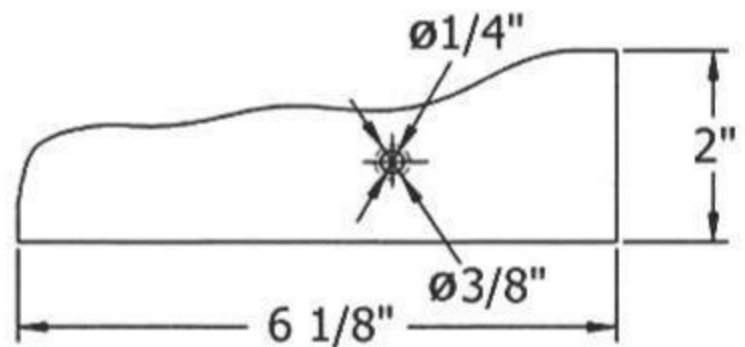

# 1213 - 'Neptune' Corner Shelf

\*P/N = PART NUMBER

Detail A

○ = FINISHED PARTS

XX = TWO DIGIT FINISH CODE

CC = TWO DIGIT COLOR/HAND PAINT CODE