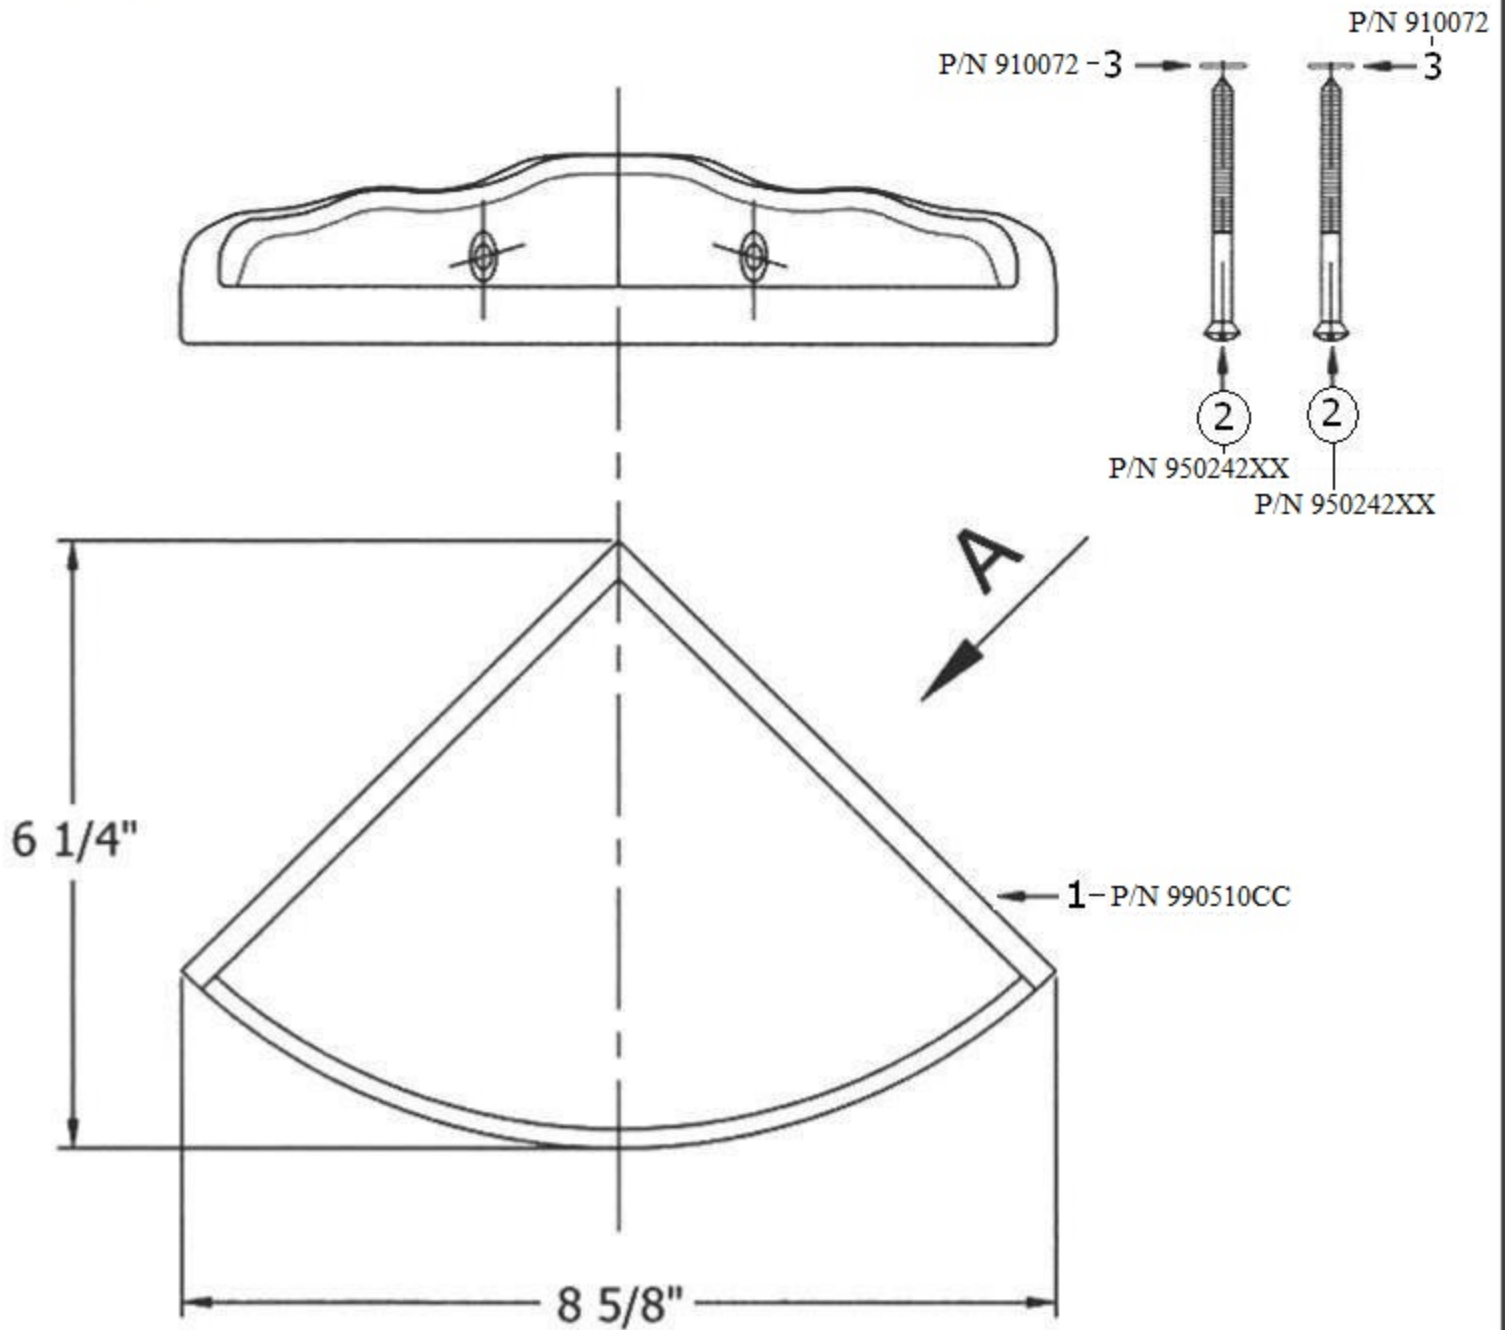

1213 - 'Neptune' Corner Shelf

*P/N = PART NUMBER

Detail A