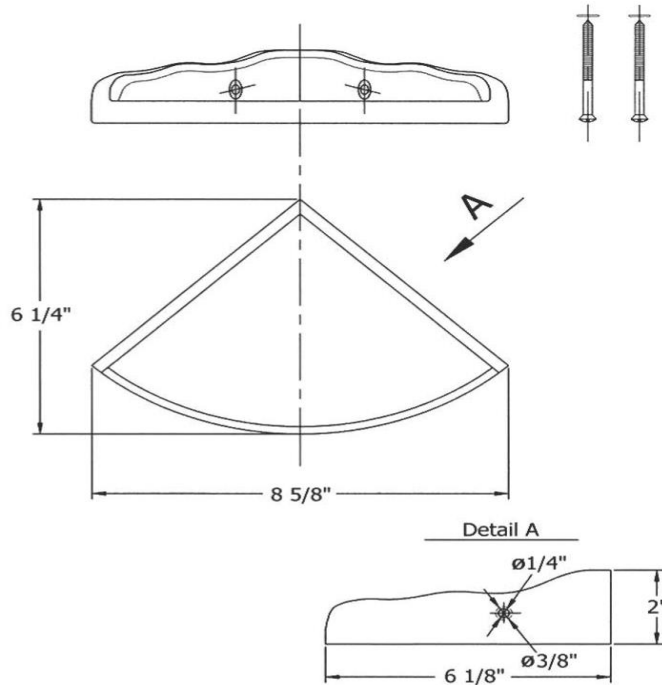

1213 – ‘Neptune’ Corner Shelf

Technical Information

- Attaches to wall with included finished wood screws.
- Available colors and hand painted patterns on ceramic are Moustier Polychrome (01), Moustier Bleu (02), Moustier Rose (03), Vieux Rouen (04), Sceau Rose (05), Sceau Bleu (06), Berain Rose (07), Berain Vert (08), Berain Bleu (09), Romantique (10), Rouen Marly (11), White (20) and Avesnes (21).
- Please See Cleaning Instructions: <http://herbeau.com/CleaningAll.pdf> For Finish Care and Maintenance Information.

Part#

Description

01
02
03

Neptune Corner Shelf Only
Finished Screw
Nylon Washer

Please follow example when ordering parts for ‘Neptune’ Corner Shelf

- To order part# 02 – Finished Screw
  - 950242xx
- Please substitute finish number needed in place of xx

Herbeau®
L'Art du Sanitaire depuis 1857