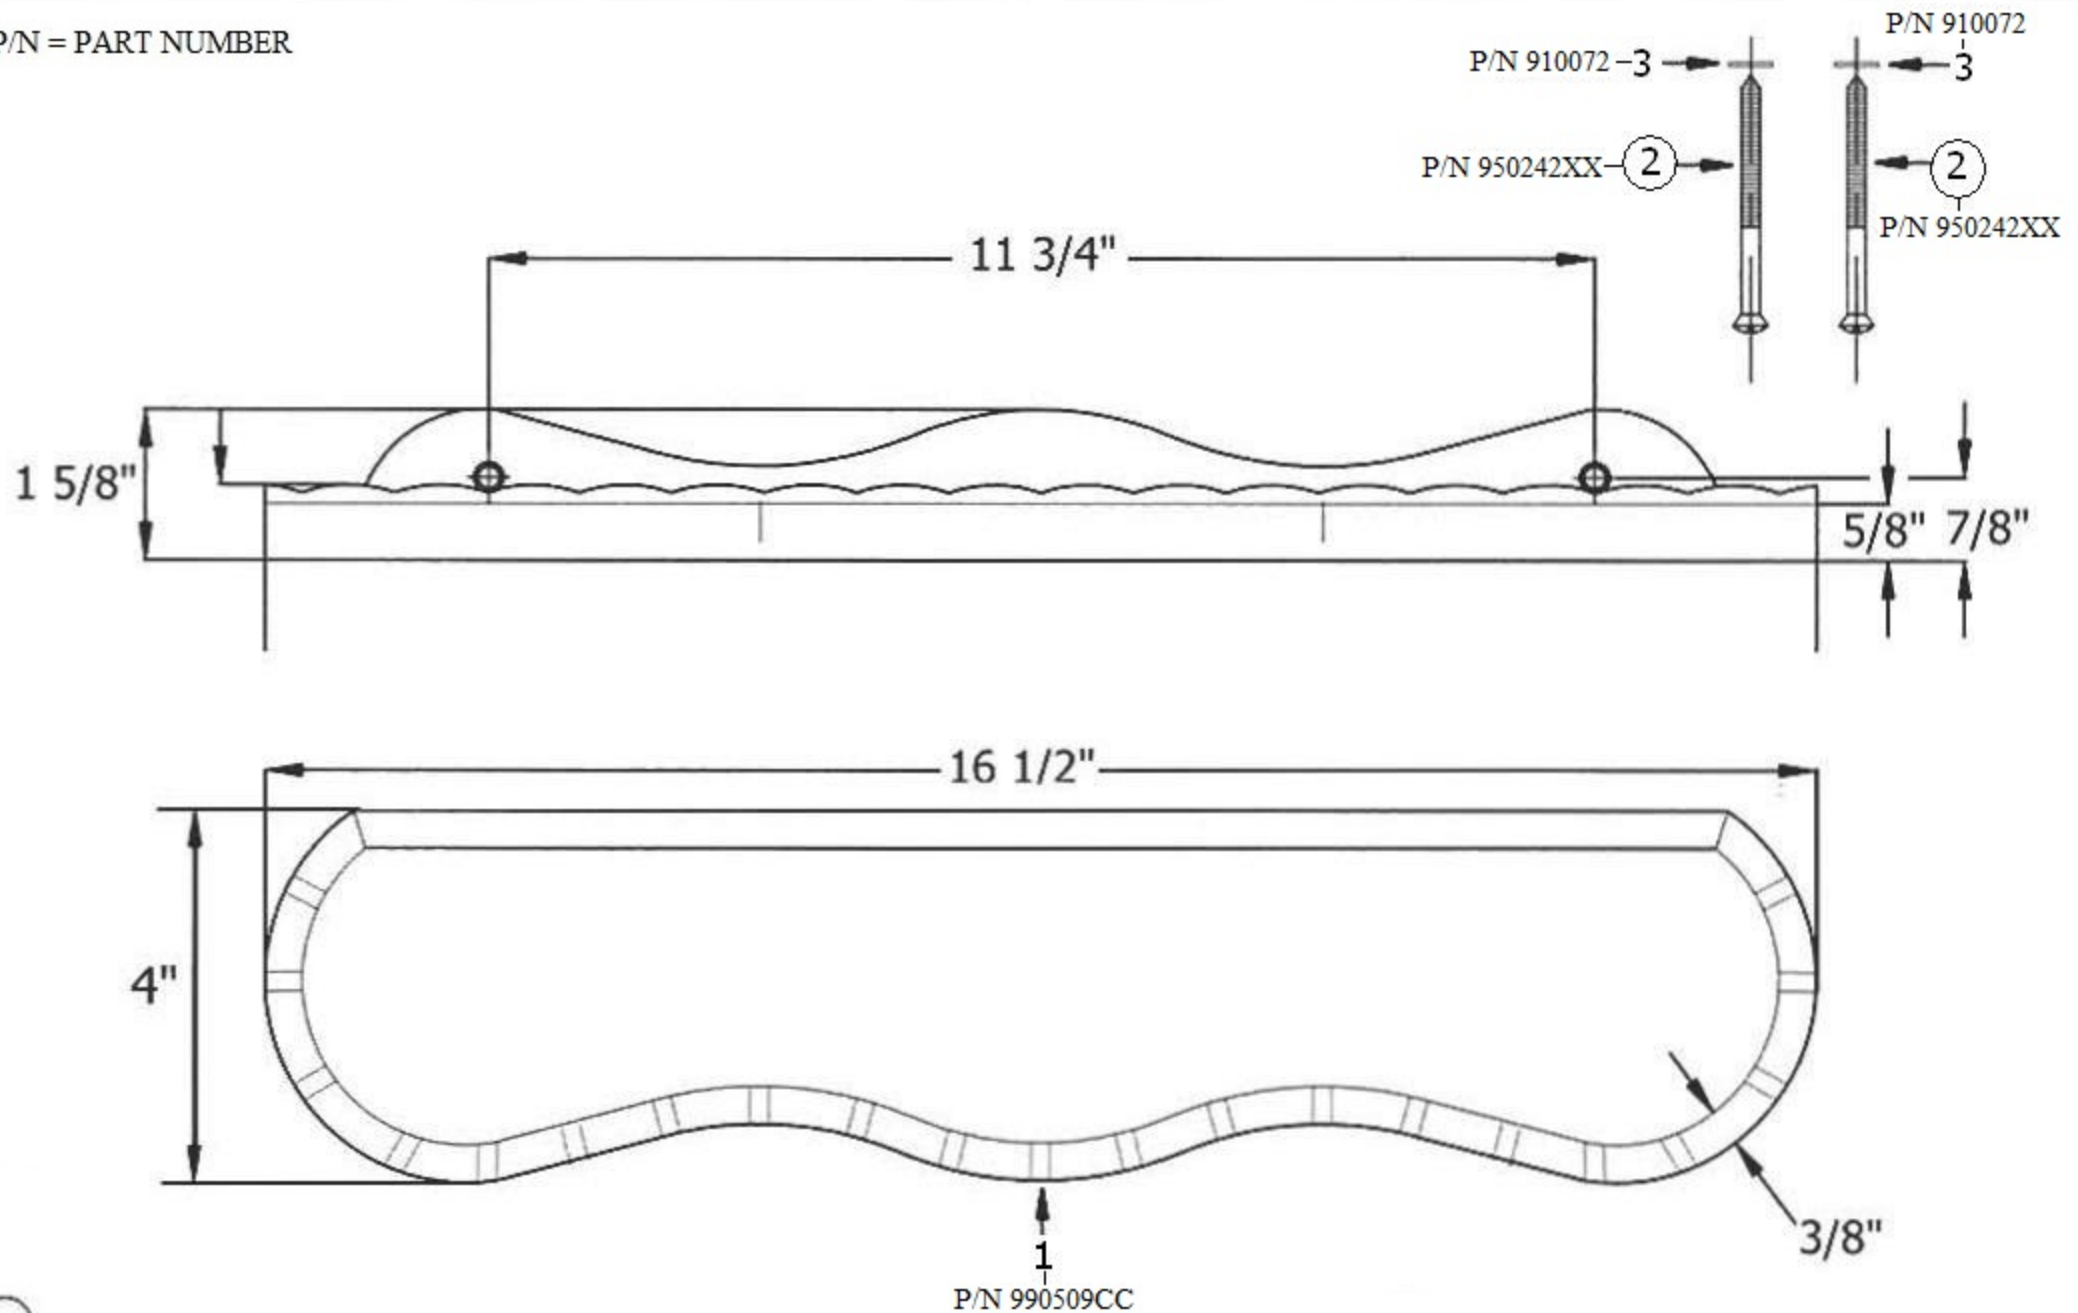

Part#

Description

01
02
03

Coquille Shelf Only
Finished Screw
Nylon Washer

Please follow example when ordering parts for ‘Coquille’ Shelf

- To order part# 02 – Finished Screw
 - 950242xx
- Please substitute finish number needed in place of XX

1212 - 'Coquille' Shelf

*P/N = PART NUMBER

○ = FINISHED PARTS

XX = TWO DIGIT FINISH CODE

CC = TWO DIGIT COLOR/HAND PAINT CODE