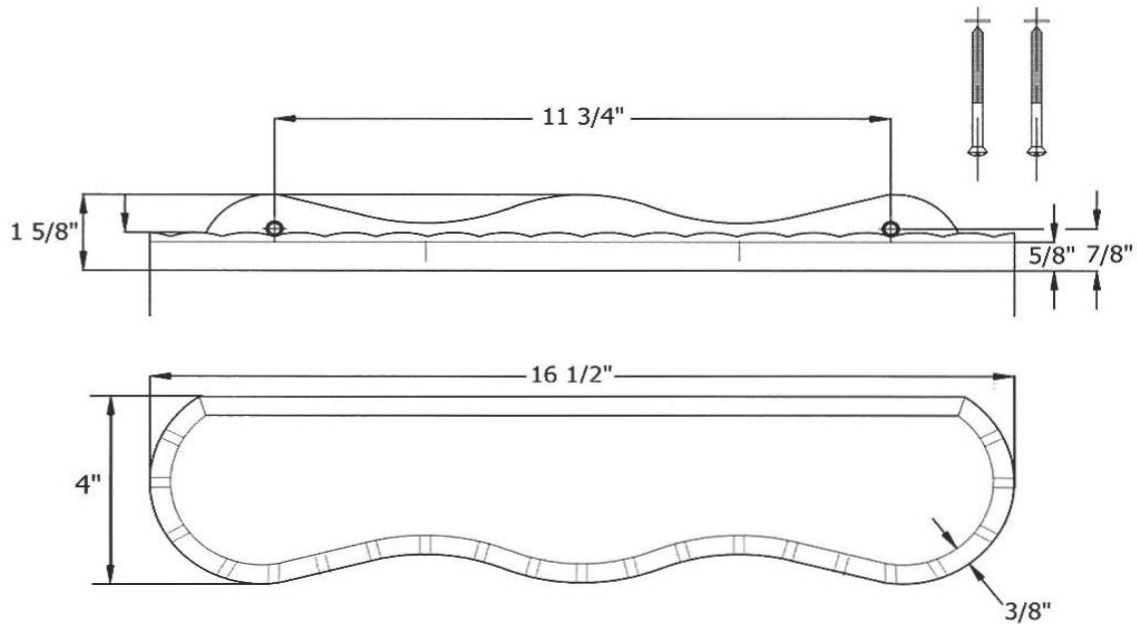

1212 – ‘Coquille’ Shelf

Technical Information

- Attaches to wall with included finished wood screws.
- Available colors and hand painted patterns on ceramic are Moustier Polychrome (01), Moustier Bleu (02), Moustier Rose (03), Vieux Rouen (04), Sceau Rose (05), Sceau Bleu (06), Berain Rose (07), Berain Vert (08), Berain Bleu (09), Romantique (10), Rouen Marly (11), White (20) and Avesnes (21).
- Please See Cleaning Instructions: <http://herbeau.com/CleaningAll.pdf> For Finish Care and Maintenance Information.

Part#

Description

01
02
03

Coquille Shelf Only
Finished Screw
Nylon Washer

Please follow example when ordering parts for ‘Coquille’ Shelf

- To order part# 02 – Finished Screw
 - 950242xx
- Please substitute finish number needed in place of XX

1212 - 'Coquille' Shelf

*P/N = PART NUMBER

○ = FINISHED PARTS

XX = TWO DIGIT FINISH CODE

CC = TWO DIGIT COLOR/HAND PAINT CODE