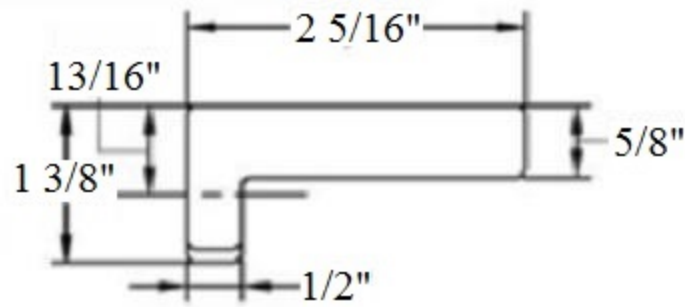

Part#

Description

01
02
03

Sophie Shelf Only
Finished Screw
Nylon Washer

Please follow example when ordering parts for ‘Sophie’ Shelf

- To order part# 02 – Finished Screw
 - 950242xx
- Please substitute finish number needed in place of xx

Herbeau[®]
L'Art du Sanitaire depuis 1857

1211 - 'Sophie' Shelf

1211 - 'Sophie' Shelf

*P/N = PART NUMBER

○ = FINISHED PARTS

XX = TWO DIGIT FINISH CODE

CC = TWO DIGIT COLOR/HAND PAINT CODE