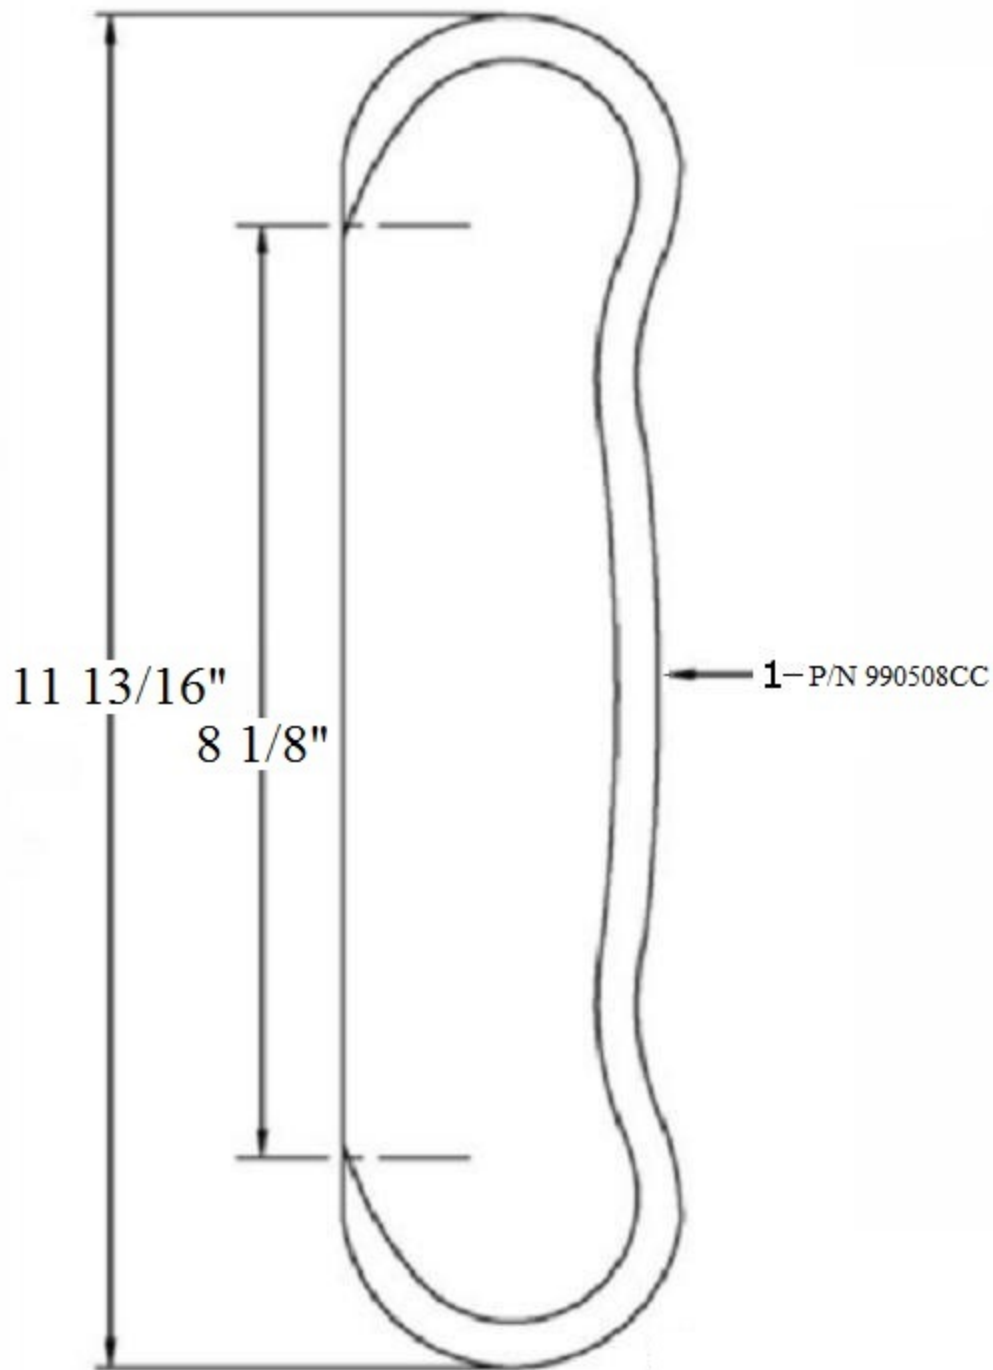

1211 – ‘Sophie’ Shelf

Technical Information

- Attaches to wall with included finished wood screws.
- Available colors and hand painted patterns on ceramic are Moustier Polychrome (01), Moustier Bleu (02), Moustier Rose (03), Vieux Rouen (04), Sceau Rose (05), Sceau Bleu (06), Berain Rose (07), Berain Vert (08), Berain Bleu (09), Romantique (10), Rouen Marly (11), White (20) and Avesnes (21).
- Please See Cleaning Instructions: <http://herbeau.com/CleaningAll.pdf> For Finish Care and Maintenance Information.

Part#

Description

01
02
03

Sophie Shelf Only
Finished Screw
Nylon Washer

Please follow example when ordering parts for ‘Sophie’ Shelf

- To order part# 02 – Finished Screw
 - 950242xx
- Please substitute finish number needed in place of xx

Herbeau[®]
L'Art du Sanitaire depuis 1857

1211 - 'Sophie' Shelf

1211 - 'Sophie' Shelf

*P/N = PART NUMBER

○ = FINISHED PARTS

XX = TWO DIGIT FINISH CODE

CC = TWO DIGIT COLOR/HAND PAINT CODE