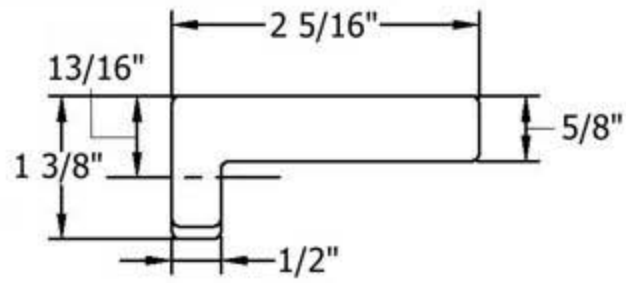

Part#

Description

01
02
03

Sophie Shelf Only
Finished Screw
Nylon Washer

Please follow example when ordering parts for ‘Sophie’ Shelf

- To order part# 02 – Finished Screw
 - 950242xx
- Please substitute finish number needed in place of xx

Herbeau[®]
L'Art du Sanitaire depuis 1857

1211 - 'Sophie' Shelf

1211 - 'Sophie' Shelf

*P/N = PART NUMBER

○ = FINISHED PARTS

XX = TWO DIGIT FINISH CODE

CC = TWO DIGIT COLOR/HAND PAINT CODE