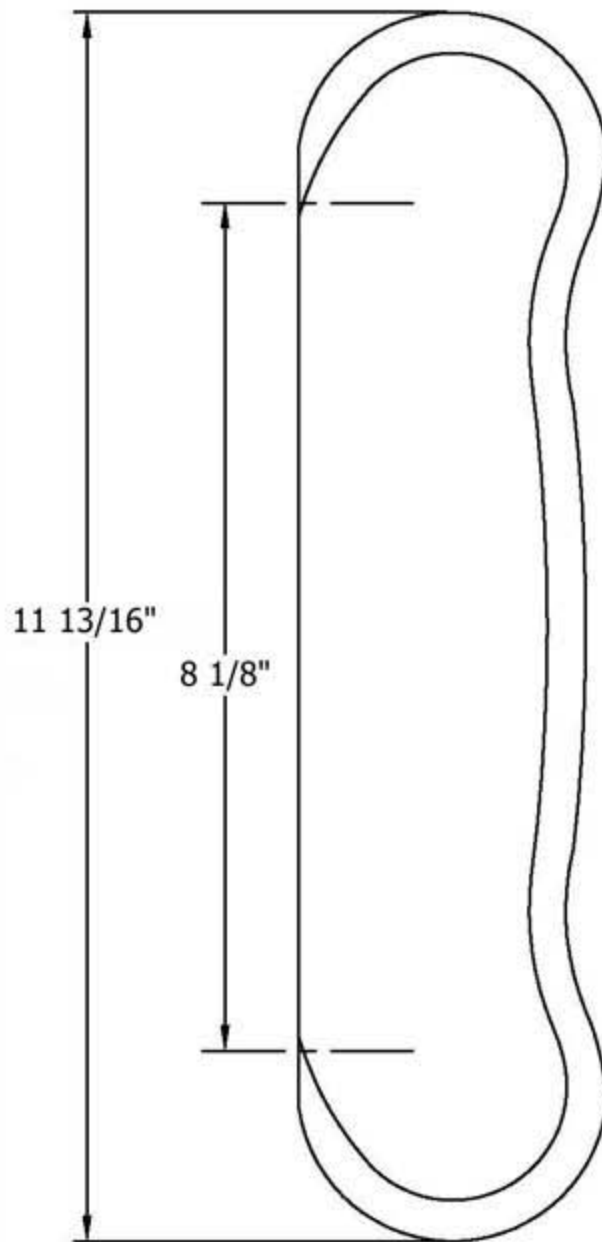

1211 – ‘Sophie’ Shelf

Technical Information

- Attaches to wall with included finished wood screws.
- Available colors and hand painted patterns on ceramic are Moustier Polychrome (01), Moustier Bleu (02), Moustier Rose (03), Vieux Rouen (04), Sceau Rose (05), Sceau Bleu (06), Berain Rose (07), Berain Vert (08), Berain Bleu (09), Romantique (10), Rouen Marly (11), White (20) and Avesnes (21).
- Please See Cleaning Instructions: <http://herbeau.com/CleaningAll.pdf> For Finish Care and Maintenance Information.

Part#

Description

01
02
03

Sophie Shelf Only
Finished Screw
Nylon Washer

Please follow example when ordering parts for ‘Sophie’ Shelf

- To order part# 02 – Finished Screw
 - 950242xx
- Please substitute finish number needed in place of xx

Herbeau[®]
L'Art du Sanitaire depuis 1857

1211 - 'Sophie' Shelf

1211 - 'Sophie' Shelf

*P/N = PART NUMBER

○ = FINISHED PARTS

XX = TWO DIGIT FINISH CODE

CC = TWO DIGIT COLOR/HAND PAINT CODE