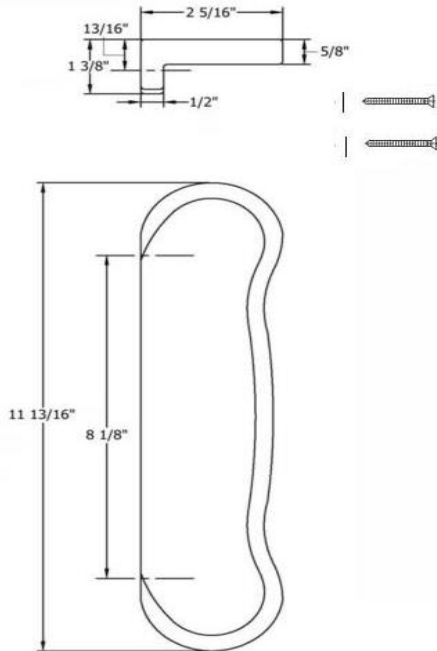

1211 – ‘Sophie’ Shelf

Technical Information

- Attaches to wall with included finished wood screws.
- Available colors and hand painted patterns on ceramic are Moustier Polychrome (01), Moustier Bleu (02), Moustier Rose (03), Vieux Rouen (04), Sceau Rose (05), Sceau Bleu (06), Berain Rose (07), Berain Vert (08), Berain Bleu (09), Romantique (10), Rouen Marly (11), White (20) and Avesnes (21).
- Please See Cleaning Instructions: <http://herbeau.com/CleaningAll.pdf> For Finish Care and Maintenance Information.

Part#

Description

01
02
03

Sophie Shelf Only
Finished Screw
Nylon Washer

Please follow example when ordering parts for ‘Sophie’ Shelf

- To order part# 02 – Finished Screw
 - 950242xx
- Please substitute finish number needed in place of xx

Herbeau[®]
L'Art du Sanitaire depuis 1857

1211 - 'Sophie' Shelf

1211 - 'Sophie' Shelf

*P/N = PART NUMBER

○ = FINISHED PARTS

XX = TWO DIGIT FINISH CODE

CC = TWO DIGIT COLOR/HAND PAINT CODE