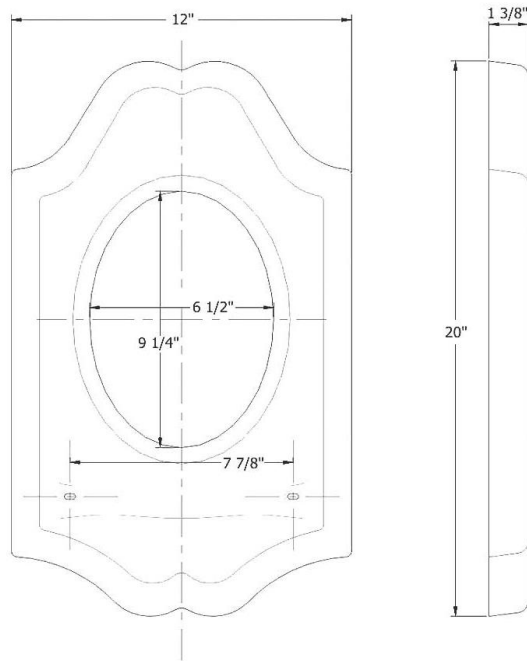

# 1206 – ‘Sophie’ Mirror

Part #

Description