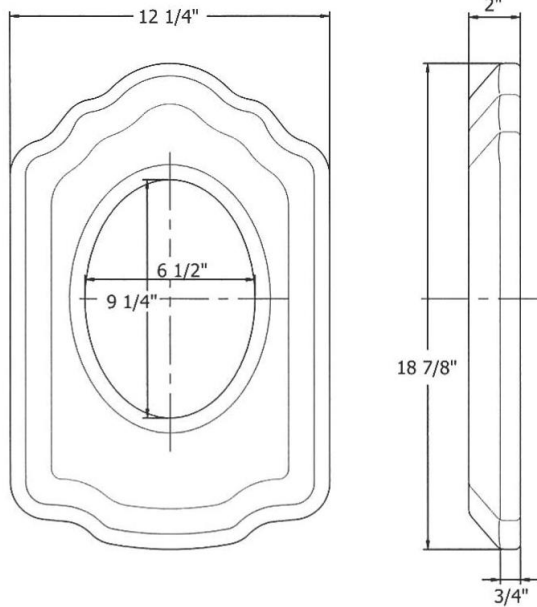

# 1205 – ‘Neptune’ Corner Mirror

Part #

Description

# 1205 - 'Neptune' Corner Mirror