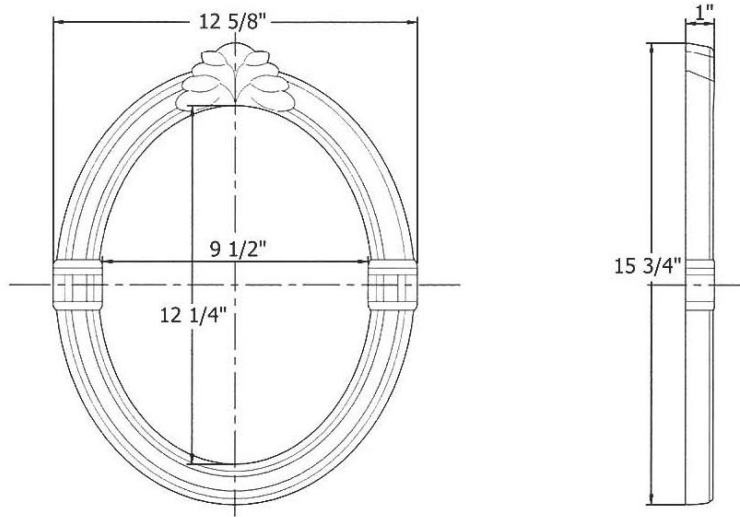

1203 – ‘Coquille’ Oval Mirror

Part #

Description

Technical Information

- Thickness 1".
- Available in Moustier Polychrome (01), Moustier Bleu (02), Moustier Rose (03), Vieux Rouen (04), Sceau Rose (05), Sceau Bleu (06), Berain Rose (07), Berain Vert (08), Berain Bleu (09), Romantique (10), Rouen Marly (11), White (20) and Avesnes (21).
- Please See Cleaning Instructions: <http://herbeau.com/CleaningAll.pdf> For Finish Care and Maintenance Information.

Herbeau[®]
L'Art du Sanitaire depuis 1857

1203 - 'Coquille' Oval Mirror