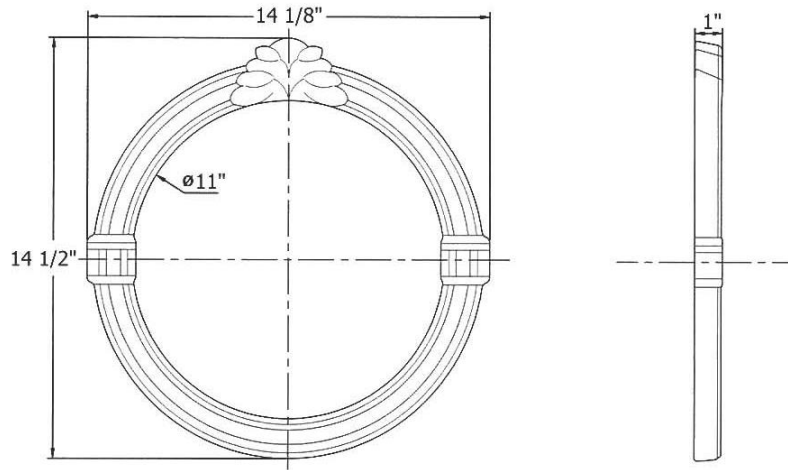

1201 – ‘Niche’ Round Mirror

Part #

Description

Technical Information

- 1” thick.
- Available in Moustier Polychrome (01), Moustier Bleu (02), Moustier Rose (03), Vieux Rouen (04), Sceau Rose (05), Sceau Bleu (06), Berain Rose (07), Berain Vert (08), Berain Bleu (09), Romantique (10), Rouen Marly (11), White (20) and Avesnes (21).
- Please See Cleaning Instructions: <http://herbeau.com/CleaningAll.pdf> For Finish Care and Maintenance Information.

Herbeau[®]
L'Art du Sanitaire depuis 1857

1201 - 'Niche' Round Mirror