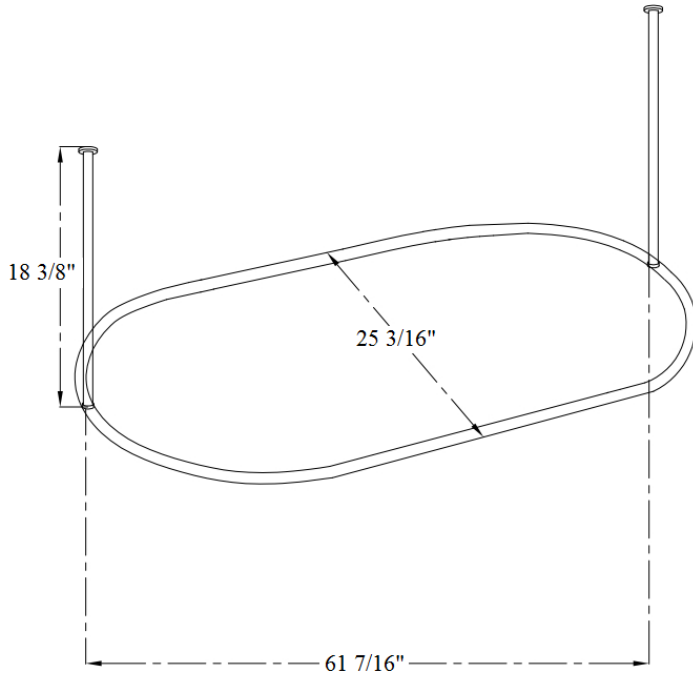

# 1152 – ‘Art Nouveau’ Shower Curtain Bar with Two Ceiling Supports

Part #

Description