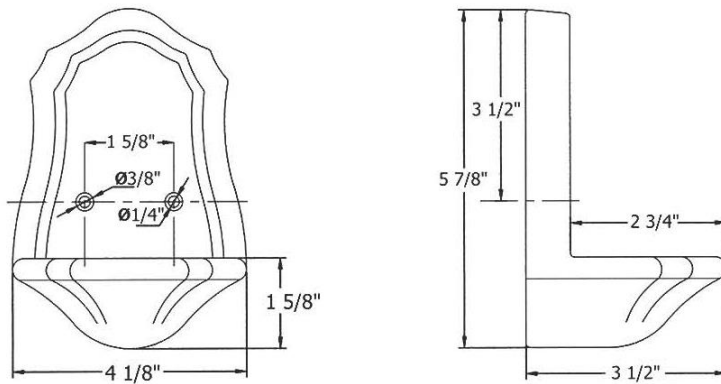

# 1103 – ‘Neptune’ Soap Dish

Part #

Description