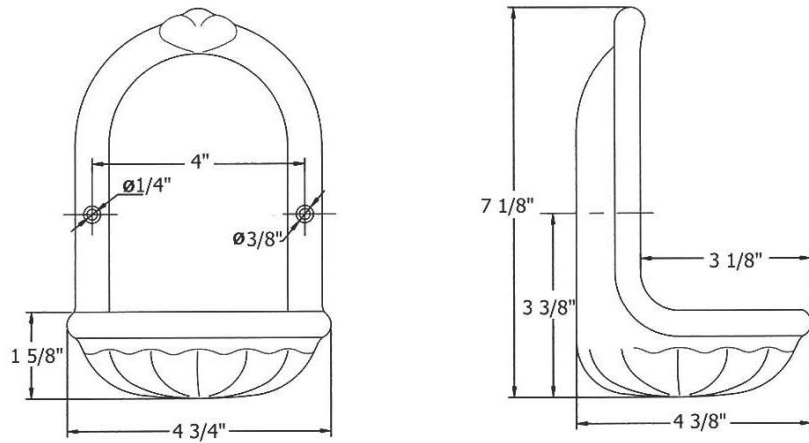

1102 – ‘Niche’ Soap Dish

Part #

Description

Technical Information

- Available in Moustier Polychrome (01), Moustier Bleu (02), Moustier Rose (03), Vieux Rouen (04), Sceau Rose (05), Sceau Bleu (06), Berain Rose (07), Berain Vert (08), Berain Bleu (09), Romantique (10), Rouen Marly (11), White (20) and Avesnes (21).
- Please See Cleaning Instructions:
<http://herbeau.com/CleaningAll.pdf> For Finish Care and Maintenance Information.