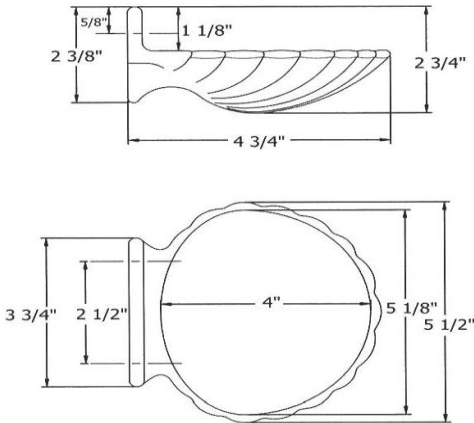

1101 – ‘Coquille’ Soap Dish

Part #

Description

Technical Information

- Available in Moustier Polychrome (01), Moustier Bleu (02), Moustier Rose (03), Vieux Rouen (04), Sceau Rose (05), Sceau Bleu (06), Berain Rose (07), Berain Vert (08), Berain Bleu (09), Romantique (10), Rouen Marly (11), White (20) and Avesnes (21).
- Please See Cleaning Instructions: <http://herbeau.com/CleaningAll.pdf> For Finish Care and Maintenance Information.

Herbeau[®]
L'Art du Sanitaire depuis 1857

1101 - 'Coquille' Soap Dish