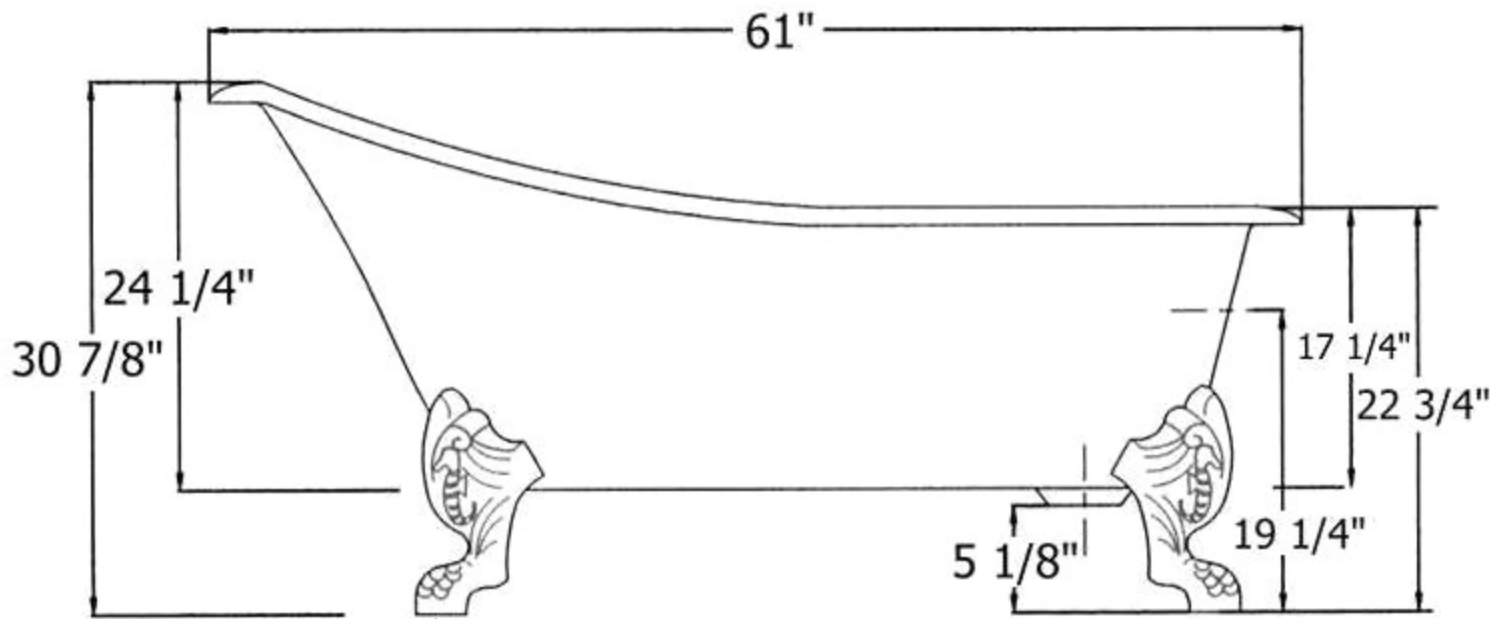

0706 - Cast Iron 'Marie Louise' Bathtub and Cast Iron Feet

	Part #	Description
		
<p style="text-align: center;"><u>Technical Information</u></p> <ul style="list-style-type: none"> • 61” L X 30 1/8” W X 30 7/8” H. at high end and 22 ¾” H. at low end. • Drain & Overflow not included. Please order 3034, 3036 or 2272 Drain & Overflow. • 50 gallon capacity. • Specify left or right side drain installation on hand painted colors. • Tub comes with standard white feet. Optional 0707 Metal Finished Feet available at additional charge. • Available colors and hand painted patterns are Moustier Polychrome (01), Moustier Bleu (02), Moustier Rose (03), Vieux Rouen (04), Sceau Rose (05), Sceau Bleu (06), Berain Rose (07), Berain Vert (08), Berain Bleu (09), Romantique (10), Rouen Marly (11), White (20), and Avesnes (21). • Please See Cleaning Instructions: http://herbeau.com/CleaningAll.pdf For Finish Care and Maintenance Information. 		
	 Herbeau ® <small>L'Art du Sanitaire depuis 1857</small>	

0706 - Cast Iron 'Marie Louise' Bathtub and Cast Iron Feet

Comes Standard With White Feet. Optional 0707 Metal Finished Feet Available at additional Charge