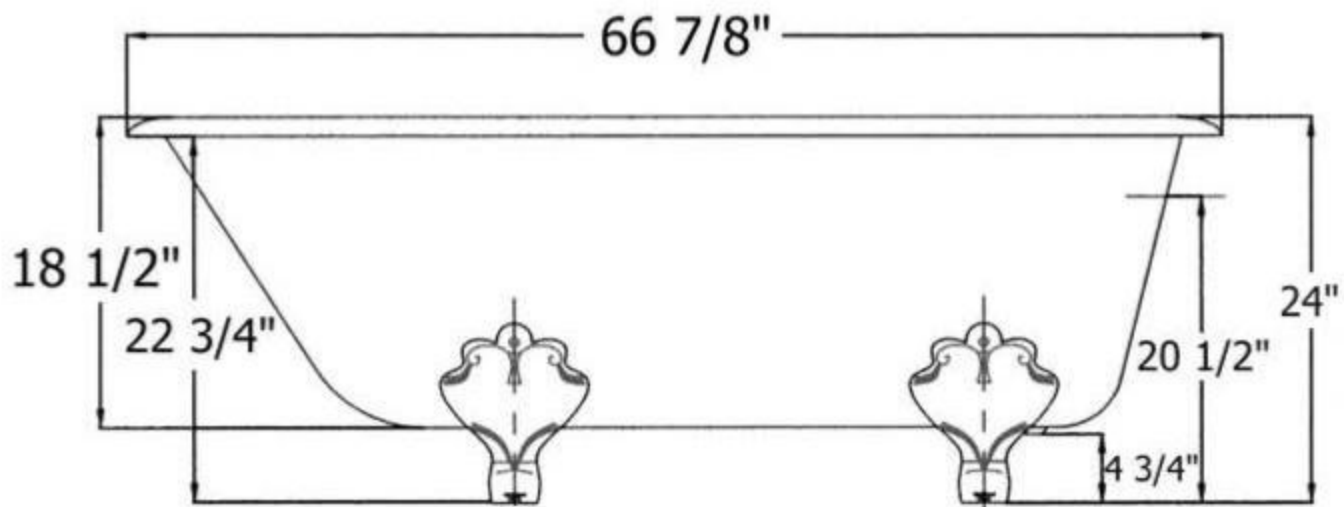

0703 – Cast Iron ‘Retro’ 5 ½’ Bathtub and Cast Iron Feet

	Part #	Description
 <p>*** Comes Standard With White Feet. Optional 0707 Metal Finished Feet Available at Additional Charge ***</p>		
<p style="text-align: center;"><u>Technical Information</u></p> <ul style="list-style-type: none"> • 66 7/8” L X 30 1/4” W X 24” H. • Drain & Overflow not included. Please order 3034, 3036 or 2272 Drain & Overflow. • 58 gallon capacity. • Tub comes with standard white feet. Optional 0707 Metal Finished Feet available at additional charge. • Specify left or right side drain installation on hand painted orders. • Available colors and hand painted patterns are Moustier Polychrome (01), Moustier Bleu (02), Moustier Rose (03), Vieux Rouen (04), Sceau Rose (05), Sceau Bleu (06), Berain Rose (07), Berain Vert (08), Berain Bleu (09), Romantique (10), Rouen Marly (11), White (20) and Avesnes (21). • Please See Cleaning Instructions: http://herbeau.com/CleaningAll.pdf For Finish Care and Maintenance Information. 		
	  <small>L'Art du Sanitaire depuis 1857</small>	

0703 - Cast Iron 'Retro' 5 1/2 ft Bathtub and Cast Iron Feet

***Does Not Include Drain and Overflow Set. Please Order 3034 Royale Drain & Overflow With Plug and Chain or 3036 Royale Cable Operated Drain & Overflow or 2272 Pompadour Cable Operated Drain and Overflow