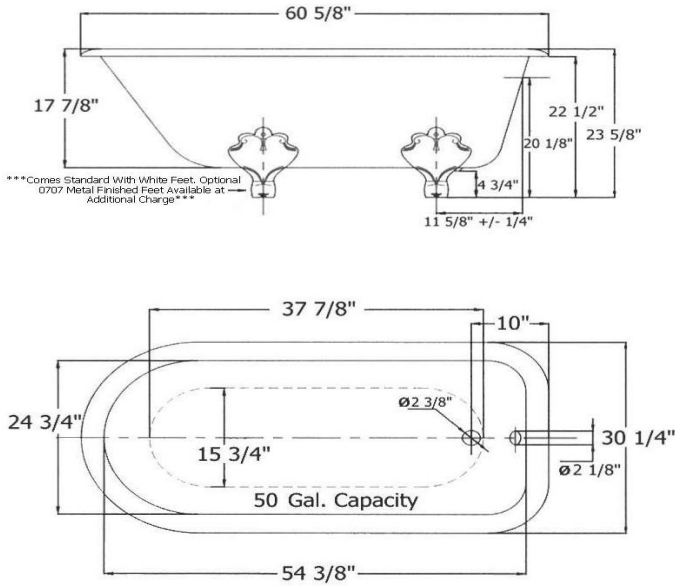

0702 – Cast Iron ‘Retro’ 5’ Bathtub and Cast Iron Feet

Part #

Description

Technical Information

- 60 5/8" L X 30 1/4" W X 23 5/8" H.
- Drain & Overflow not included. Please order **3034**, **3036** or **2272** Drain & Overflows.
- 50 gallon capacity.
- Tub comes with standard white feet. Optional **0707** Metal Finished Feet available at additional charge.
- Specify left or right side drain installation on hand painted orders.
- Available colors and hand painted patterns are Moustier Polychrome (**01**), Moustier Bleu (**02**), Moustier Rose (**03**), Vieux Rouen (**04**), Sceau Rose (**05**), Sceau Bleu (**06**), Berain Rose (**07**), Berain Vert (**08**), Berain Bleu (**09**), Romantique (**10**), Rouen Marly (**11**), White (**20**) and Avesnes (**21**).
- Please See Cleaning Instructions:
  <http://herbeau.com/CleaningAll.pdf> For Finish Care and Maintenance Information.

Herbeau®
L'Art du Sanitaire depuis 1857