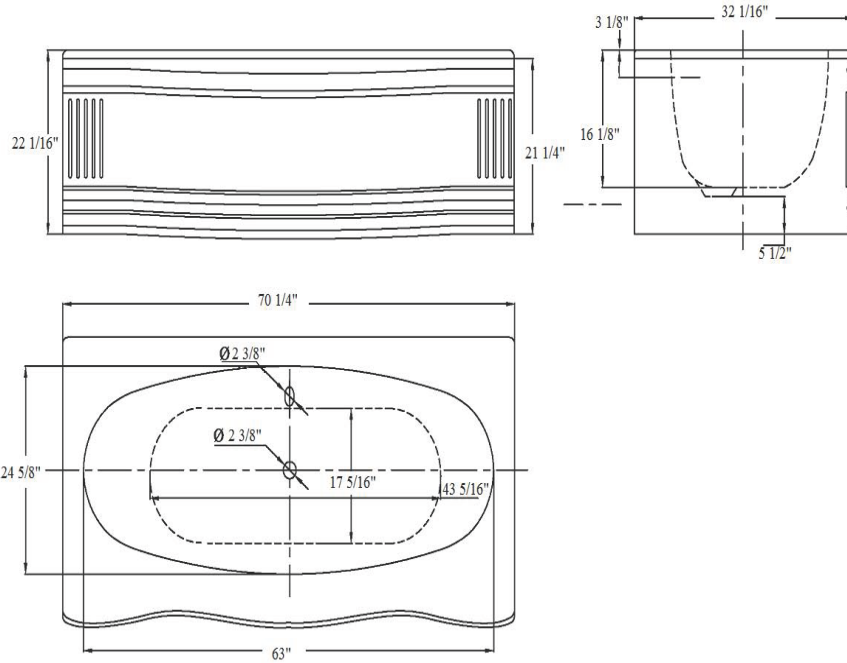

## Technical Information

- 70 1/4" L X 32 1/16" W X 22 1/16" H.
- Drain & Overflow not included. Please order **3034** or **3036** or **2272** Drain & Overflows.
- 37 gallon capacity.
- With Old Time Panel available in hand painted patterns.
- Available colors and hand painted patterns are Moustier Polychrome **(01)**, Moustier Bleu **(02)**, Moustier Rose **(03)**, Vieux Rouen **(04)**, Sceau Rose **(05)**, Sceau Bleu **(06)**, Berain Rose **(07)**, Berain Vert **(08)**, Berain Bleu **(09)**, Romantique **(10)**, Rouen Marly **(11)**, White **(20)** and Avesnes **(21)**.
- Please See Cleaning Instructions: <http://herbeau.com/CleaningAll.pdf> For Finish Care and Maintenance Information.

# 0701 - 'Old Time' Fiberglass Bathtub and Panel