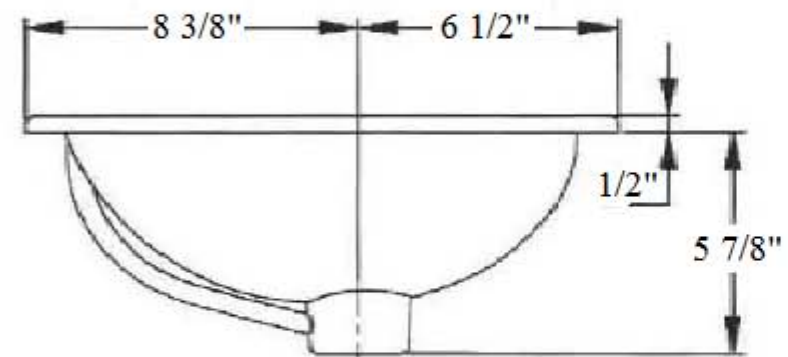

0410 – ‘Loire’ Hammered Oval Bowl

Part #

Description

Technical Information

- Integrated Overflow.
- 1 ¼” Drain not included. Order separately, (**4520** Grid Strainer or **3080** Pop-Up).
- Can be undermounted with Standard Clips. (Clips are not included).
- Available finishes are French Weathered Copper & Brass (**46**), French Weathered Brass (**47**), Polished Brass (**55**), Polished Nickel (**56**), Brushed Nickel (**57**), Polished Copper & Brass (**58**), Weathered Copper & Brass (**59**), Satin Nickel (**60**) and Weathered Brass (**70**).
- Please See Cleaning Instructions: <http://herbeau.com/CleaningAll.pdf> For Finish Care and Maintenance Information.

Herbeau[®]
L'Art du Sanitaire depuis 1857

0410 - 'Loire' Hammered Oval Bowl

INTEGRATED OVERFLOW

Copyright©2017 Herbeau Creations. All rights reserved. All product and specifications are subject to change without notice. Herbeau Creations is not responsible for typographical and/or dimensional errors. Typographical errors are subject to correction.