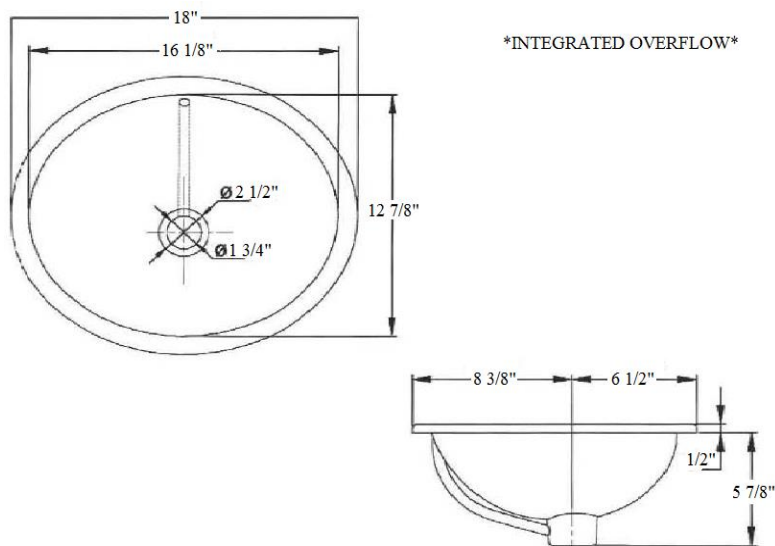

0410 – ‘Loire’ Hammered Oval Bowl

Part #

Description

Technical Information

- Integrated Overflow.
- 1 ¼” Drain not included. Order separately, (**4520** Grid Strainer or **3080** Pop-Up).
- Can be undermounted with Standard Clips. (Clips are not included).
- Available finishes are French Weathered Copper & Brass (**46**), French Weathered Brass (**47**), Polished Brass (**55**), Polished Nickel (**56**), Brushed Nickel (**57**), Polished Copper & Brass (**58**), Weathered Copper & Brass (**59**), Satin Nickel (**60**) and Weathered Brass (**70**).
- Please See Cleaning Instructions: <http://herbeau.com/CleaningAll.pdf> For Finish Care and Maintenance Information.

Herbeau[®]
L'Art du Sanitaire depuis 1857

0410 - 'Loire' Hammered Oval Bowl

INTEGRATED OVERFLOW

Copyright©2017 Herbeau Creations. All rights reserved. All product and specifications are subject to change without notice. Herbeau Creations is not responsible for typographical and/or dimensional errors. Typographical errors are subject to correction.