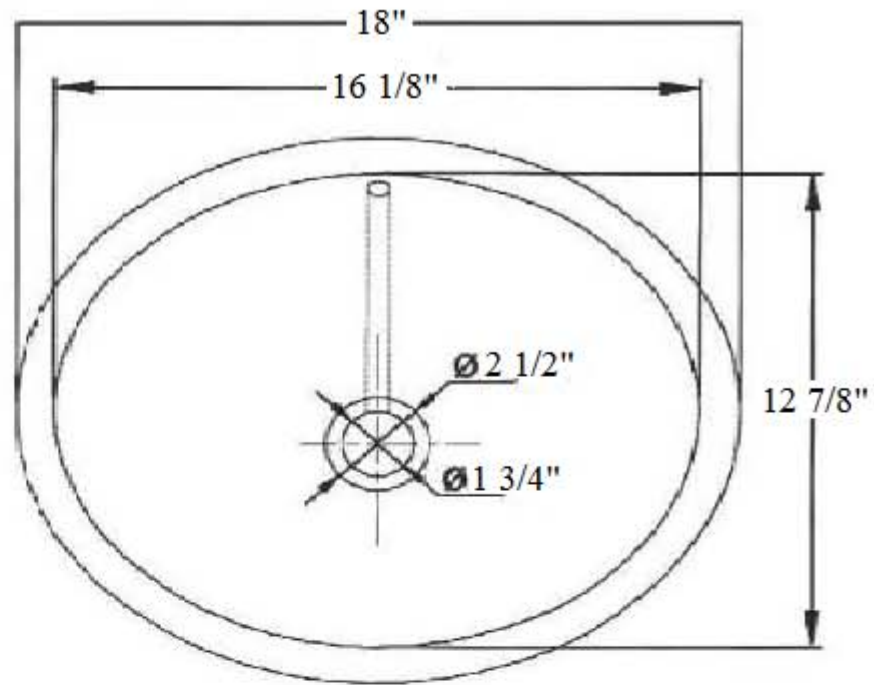

0410 – ‘Loire’ Hammered Oval Bowl

Part #

Description

Technical Information

- Integrated Overflow.
- 1 ¼” Drain not included. Order separately, (**4520** Grid Strainer or **3080** Pop-Up).
- Can be undermounted with Standard Clips. (Clips are not included).
- Available finishes are French Weathered Copper & Brass (**46**), French Weathered Brass (**47**), Polished Brass (**55**), Polished Nickel (**56**), Brushed Nickel (**57**), Polished Copper & Brass (**58**), Weathered Copper & Brass (**59**), Satin Nickel (**60**) and Weathered Brass (**70**).
- Please See Cleaning Instructions: <http://herbeau.com/CleaningAll.pdf> For Finish Care and Maintenance Information.

Herbeau[®]
L'Art du Sanitaire depuis 1857

0410 - 'Loire' Hammered Oval Bowl

INTEGRATED OVERFLOW

Copyright©2017 Herbeau Creations. All rights reserved. All product and specifications are subject to change without notice. Herbeau Creations is not responsible for typographical and/or dimensional errors. Typographical errors are subject to correction.