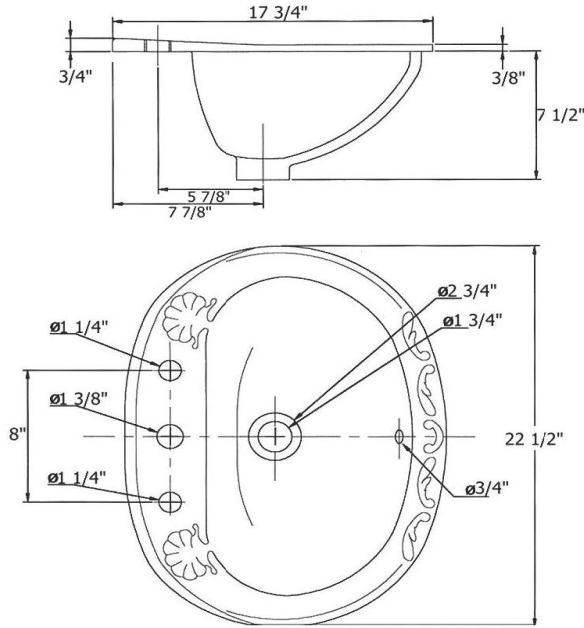

# 0406 – ‘Charlotte’ Vitreous China Oval Countertop Bowl

Single Hole or 8" C to C  
Integrated Overflow

Part #

Description

## Technical Information

- Vitreous China.
- Integrated overflow.
- Please specify 3-Hole 8" C.T.C. (Standard, e.g. **040603**) or Single Hole (Special Order, e.g. **040601**).
- Available in Moustier Polychrome (**01**), Moustier Bleu (**02**), Moustier Rose (**03**), Vieux Rouen (**04**), Sceau Rose (**05**), Sceau Bleu (**06**), Berain Rose (**07**), Berain Vert (**08**), Berain Bleu (**09**), Romantique (**10**), Rouen Marly (**11**), White (**20**) and Avesnes (**21**).
- Please See Cleaning Instructions:  
<http://herbeau.com/CleaningAll.pdf> For Finish Care and Maintenance Information.

# 0406 - 'Charlotte' Vitreous China Oval Countertop Bowl

Single Hole or 8" C to C  
Integrated Overflow