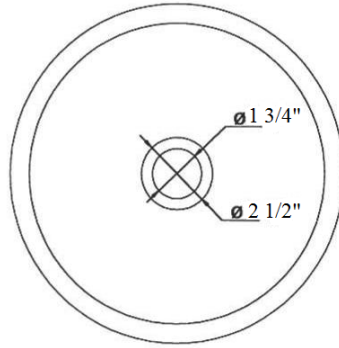

0403 – ‘Sambre’ Ceramic Round Countertop Lavatory Bowl

Part #

Description

Technical Information

- Overflow not included. Order separately (**4070** or **4071**).
- Grid Strainer not included. Order separately (**4520** Grid Strainer).
- Can be undermounted.
- Available in Moustier Polychrome (**01**), Moustier Bleu (**02**), Moustier Rose (**03**), Vieux Rouen (**04**), Sceau Rose (**05**), Sceau Bleu (**06**), Berain Rose (**07**), Berain Vert (**08**), Berain Bleu (**09**), Romantique (**10**), Rouen Marly (**11**), White (**20**) and Avesnes (**21**).
- Please See Cleaning Instructions:
<http://herbeau.com/CleaningAll.pdf> For Finish Care and Maintenance Information.

DIMENSIONAL CHANGE 4/20/2017

Herbeau[®]
 L'Art du Sanitaire depuis 1857

0403 - 'Sambre' Ceramic Round Countertop Lavatory Bowl