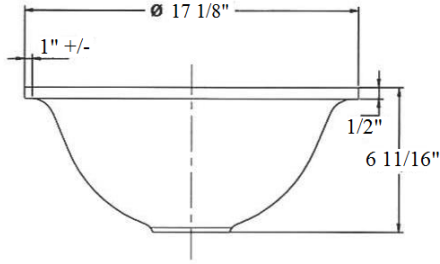

0403 – ‘Sambre’ Ceramic Round Countertop Lavatory Bowl

Part #

Description

Technical Information

- Overflow not included. Order separately (**4070** or **4071**).
- Grid Strainer not included. Order separately (**4520** Grid Strainer).
- Can be undermounted.
- Available in Moustier Polychrome (**01**), Moustier Bleu (**02**), Moustier Rose (**03**), Vieux Rouen (**04**), Sceau Rose (**05**), Sceau Bleu (**06**), Berain Rose (**07**), Berain Vert (**08**), Berain Bleu (**09**), Romantique (**10**), Rouen Marly (**11**), White (**20**) and Avesnes (**21**).
- Please See Cleaning Instructions:
<http://herbeau.com/CleaningAll.pdf> For Finish Care and Maintenance Information.

DIMENSIONAL CHANGE 4/20/2017

Herbeau[®]
 L'Art du Sanitaire depuis 1857

0403 - 'Sambre' Ceramic Round Countertop Lavatory Bowl