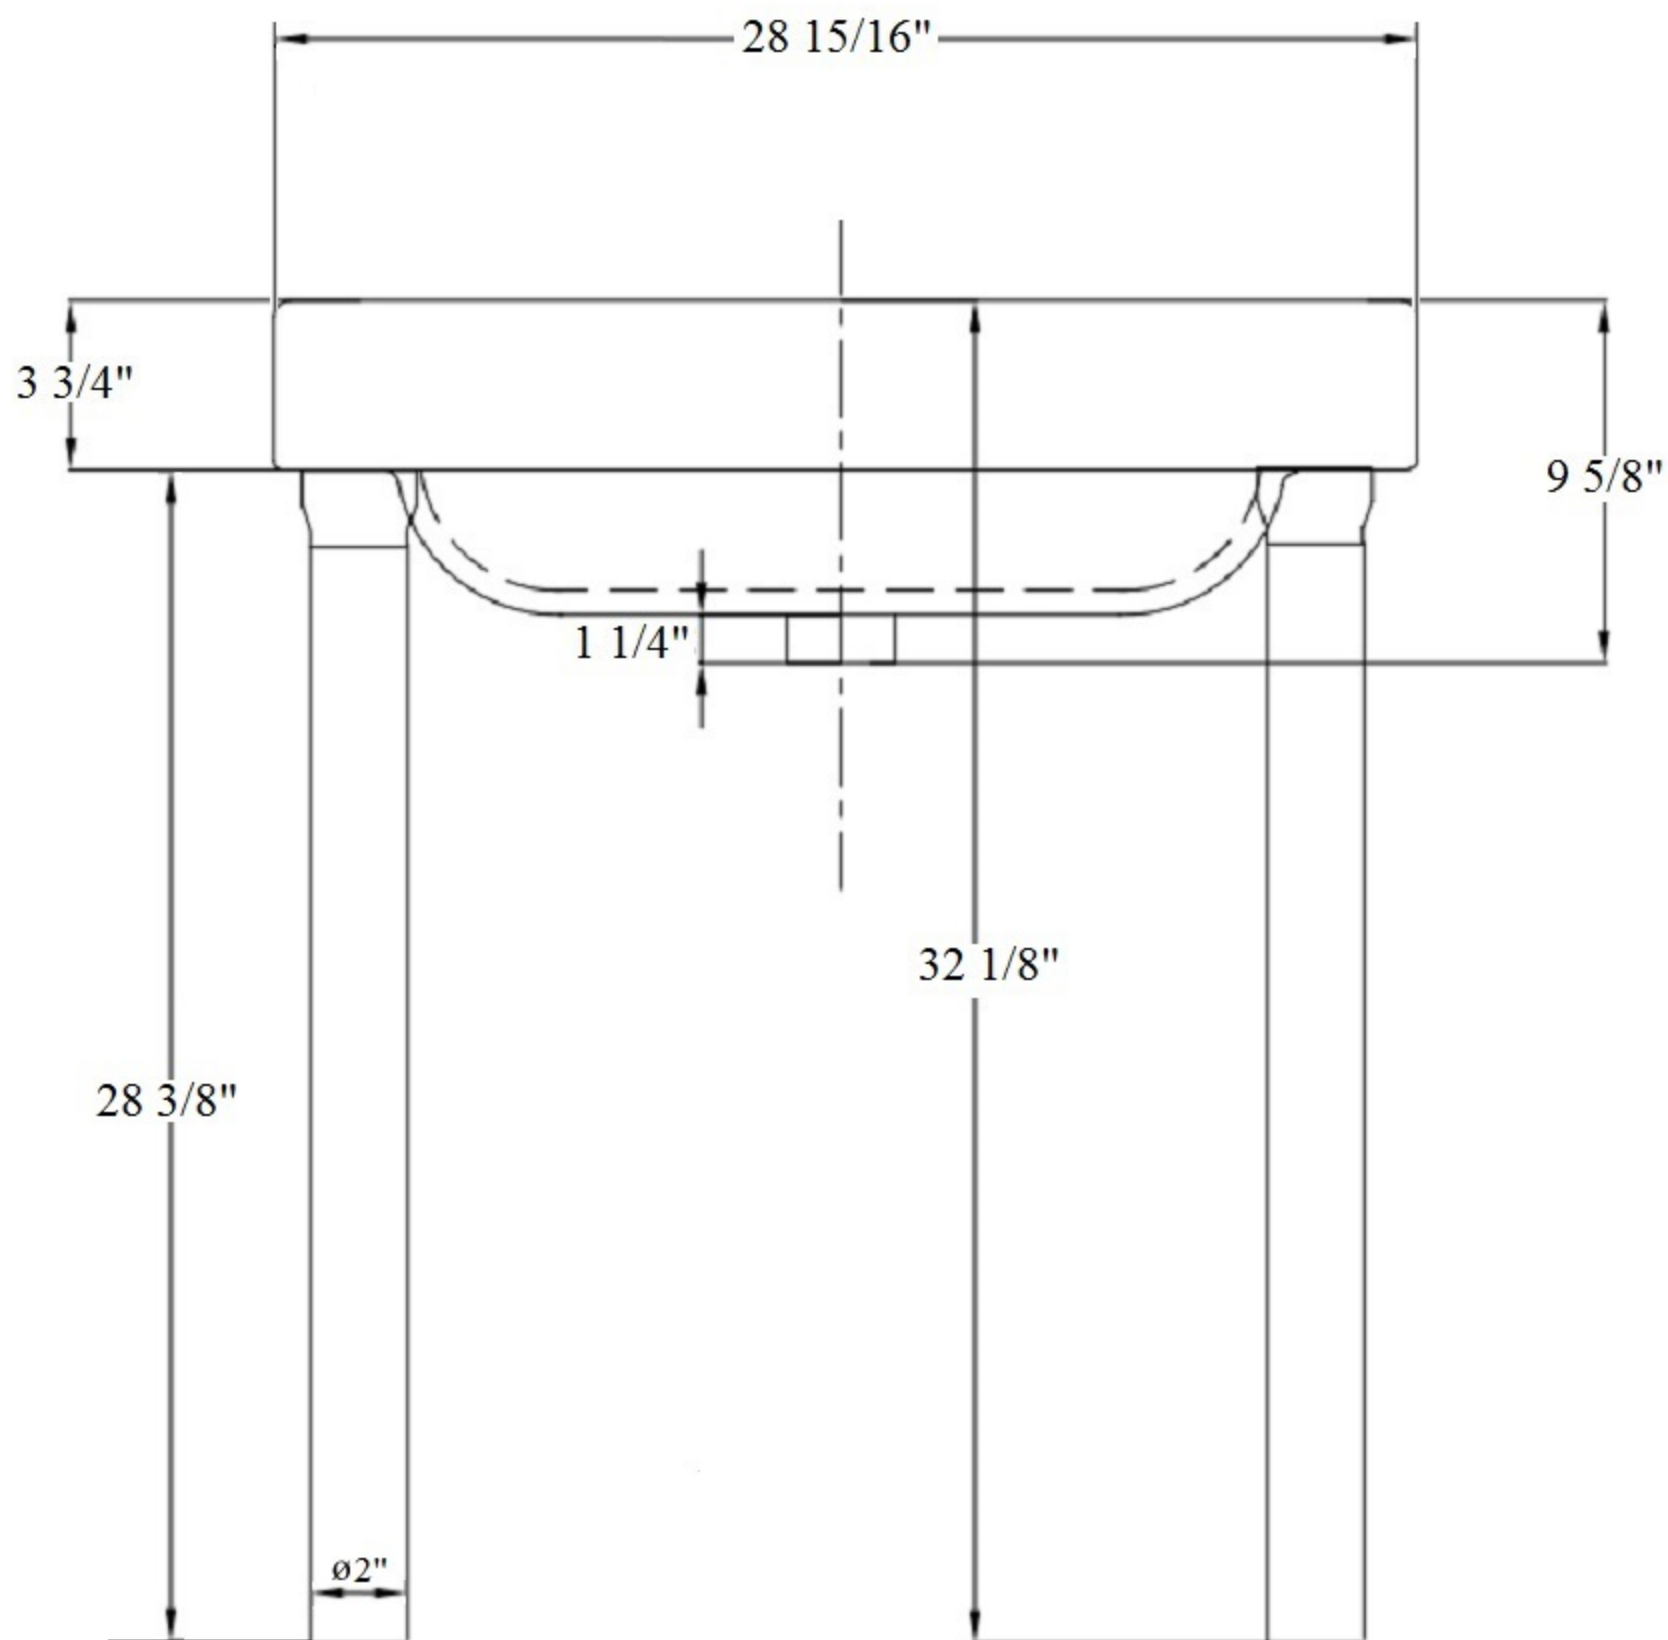

0371 - 'Art Deco' Legs - 2016

SHOWN WITH 0370 'ART DECO' SINK