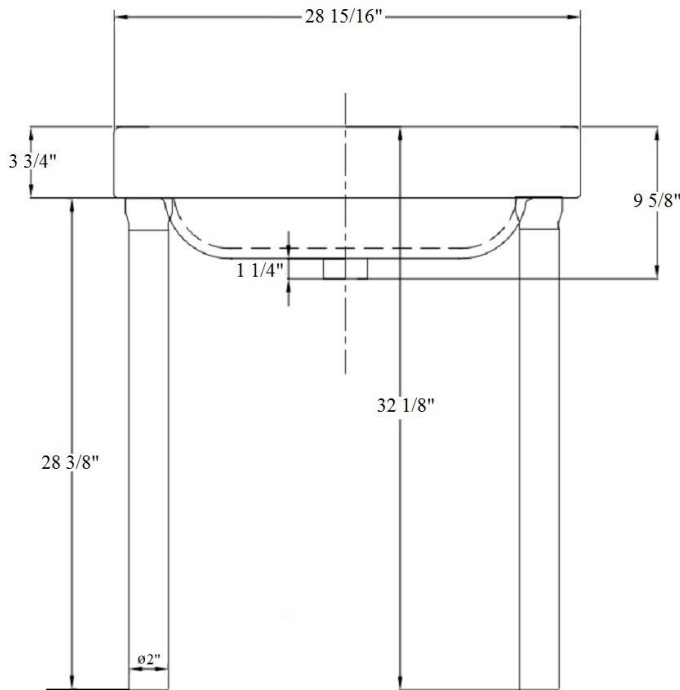

# 0371 – ‘Art Deco’ Legs

\*SHOWN WITH 0370 ‘ART DECO’ SINK\*

Part #	Description
01	Screw
02	Bar Support
03	Finished Bar
04	Base
05	Threaded Bolt

## Technical Information

- Legs are 28 3/8” H x 2” Ø.
- Shown with 0370 ‘Art Deco’ Sink.
- Available finishes are French Weathered Brass (**47**), Polished Chrome (**48**), SoliBrass (**49**), Lacquered Matte Black Nickel (**50**), Old Gold (**52**), Old Silver (**53**), Polished Brass (**55**), Polished Nickel (**56**), Brushed Nickel (**57**), Satin Nickel (**60**), Antique Lacquered Copper (**67**), Antique Lacquered Brass (**68**), Weathered Brass (**70**), Lacquered Polished Black Nickel (**71**) and Lacquered Polished Copper (**80**).
- Please See Cleaning Instructions:  
<http://herbeau.com/CleaningAll.pdf> For Finish Care and Maintenance Information.

Please follow example when ordering parts for ‘Art Deco’ Legs

- To order part# 04 – Base
  - 990326xx
- Please substitute finish number needed in place of **xx**

**Herbeau**<sup>®</sup>  
L'Art du Sanitaire depuis 1857

# 0371 - 'Art Deco' Legs

\*P/N = PART NUMBER

○ = FINISHED PARTS

XX = TWO DIGIT FINISH CODE