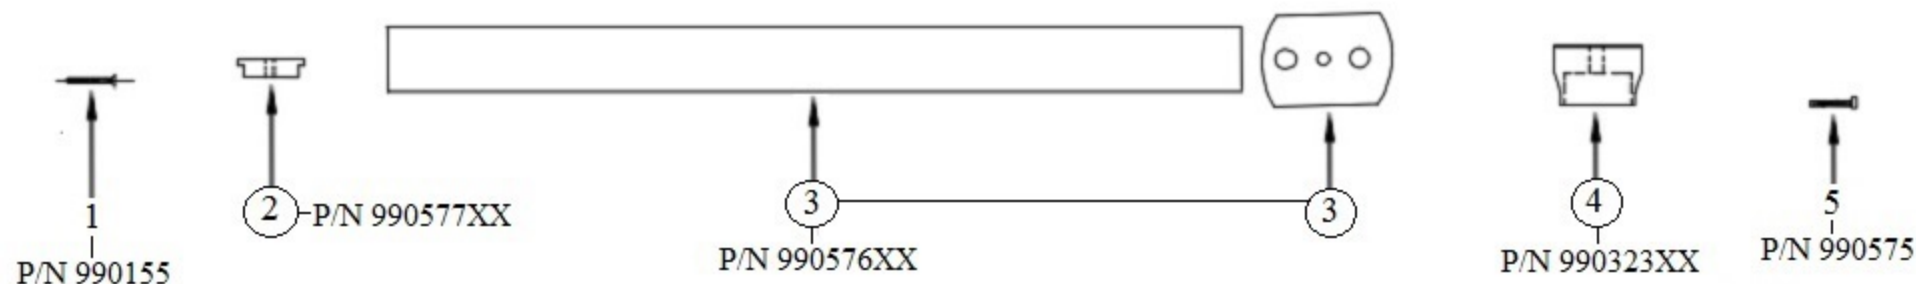

0371 - 'Art Deco' Legs

*P/N = PART NUMBER

○ = FINISHED PARTS

XX = TWO DIGIT FINISH CODE