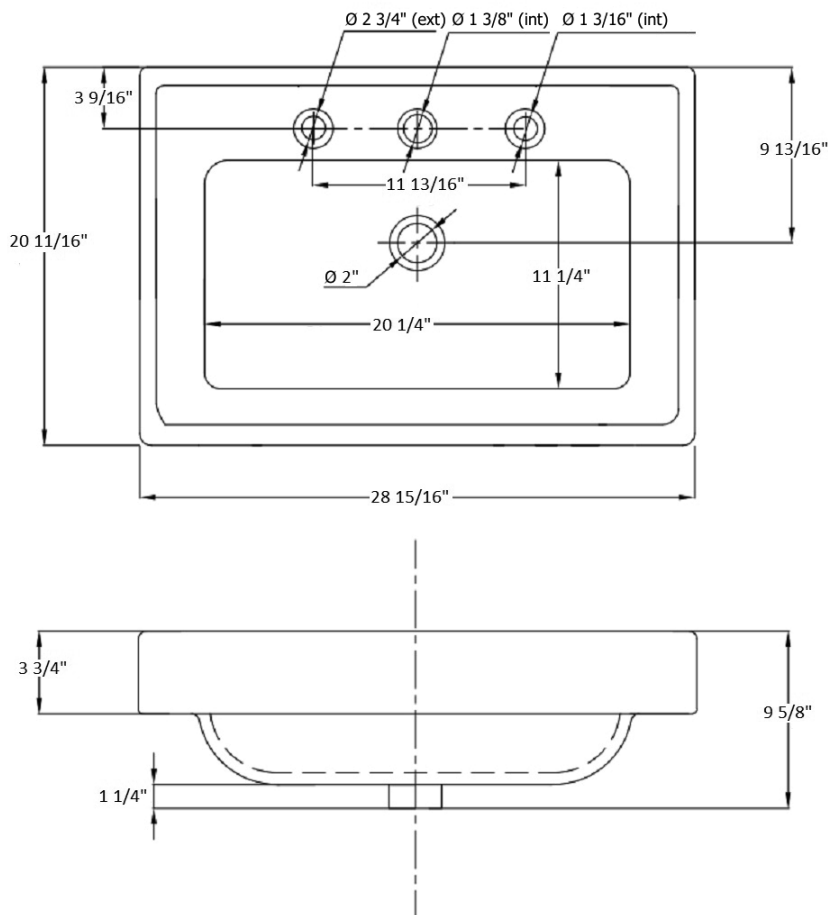

0370 – ‘Art Deco’ 3-Hole Wash Basin

Part #

Description

01

Mounting Hardware

Technical Information

- Available in White (**20**) only.
- Available as 3-Hole Basin only.
- For Sink Stand, order 0323 ‘Empire’ Metal Washstand.
- Please See Cleaning Instructions:
<http://herbeau.com/CleaningAll.pdf> For Finish Care and Maintenance Information.

Please follow example when ordering parts for ‘Art Deco’ Basin

- To order part#01 – Mounting Hardware

○ 920051

Herbeau®
 L'Art du Sanitaire depuis 1857

0370 - 'Art Deco' 3-Hole Wash Basin

0370 - 'Art Deco' 3-Hole Wash Basin

*P/N = PART NUMBER

(MOUNTING HARDWARE)

1 - P/N 920051