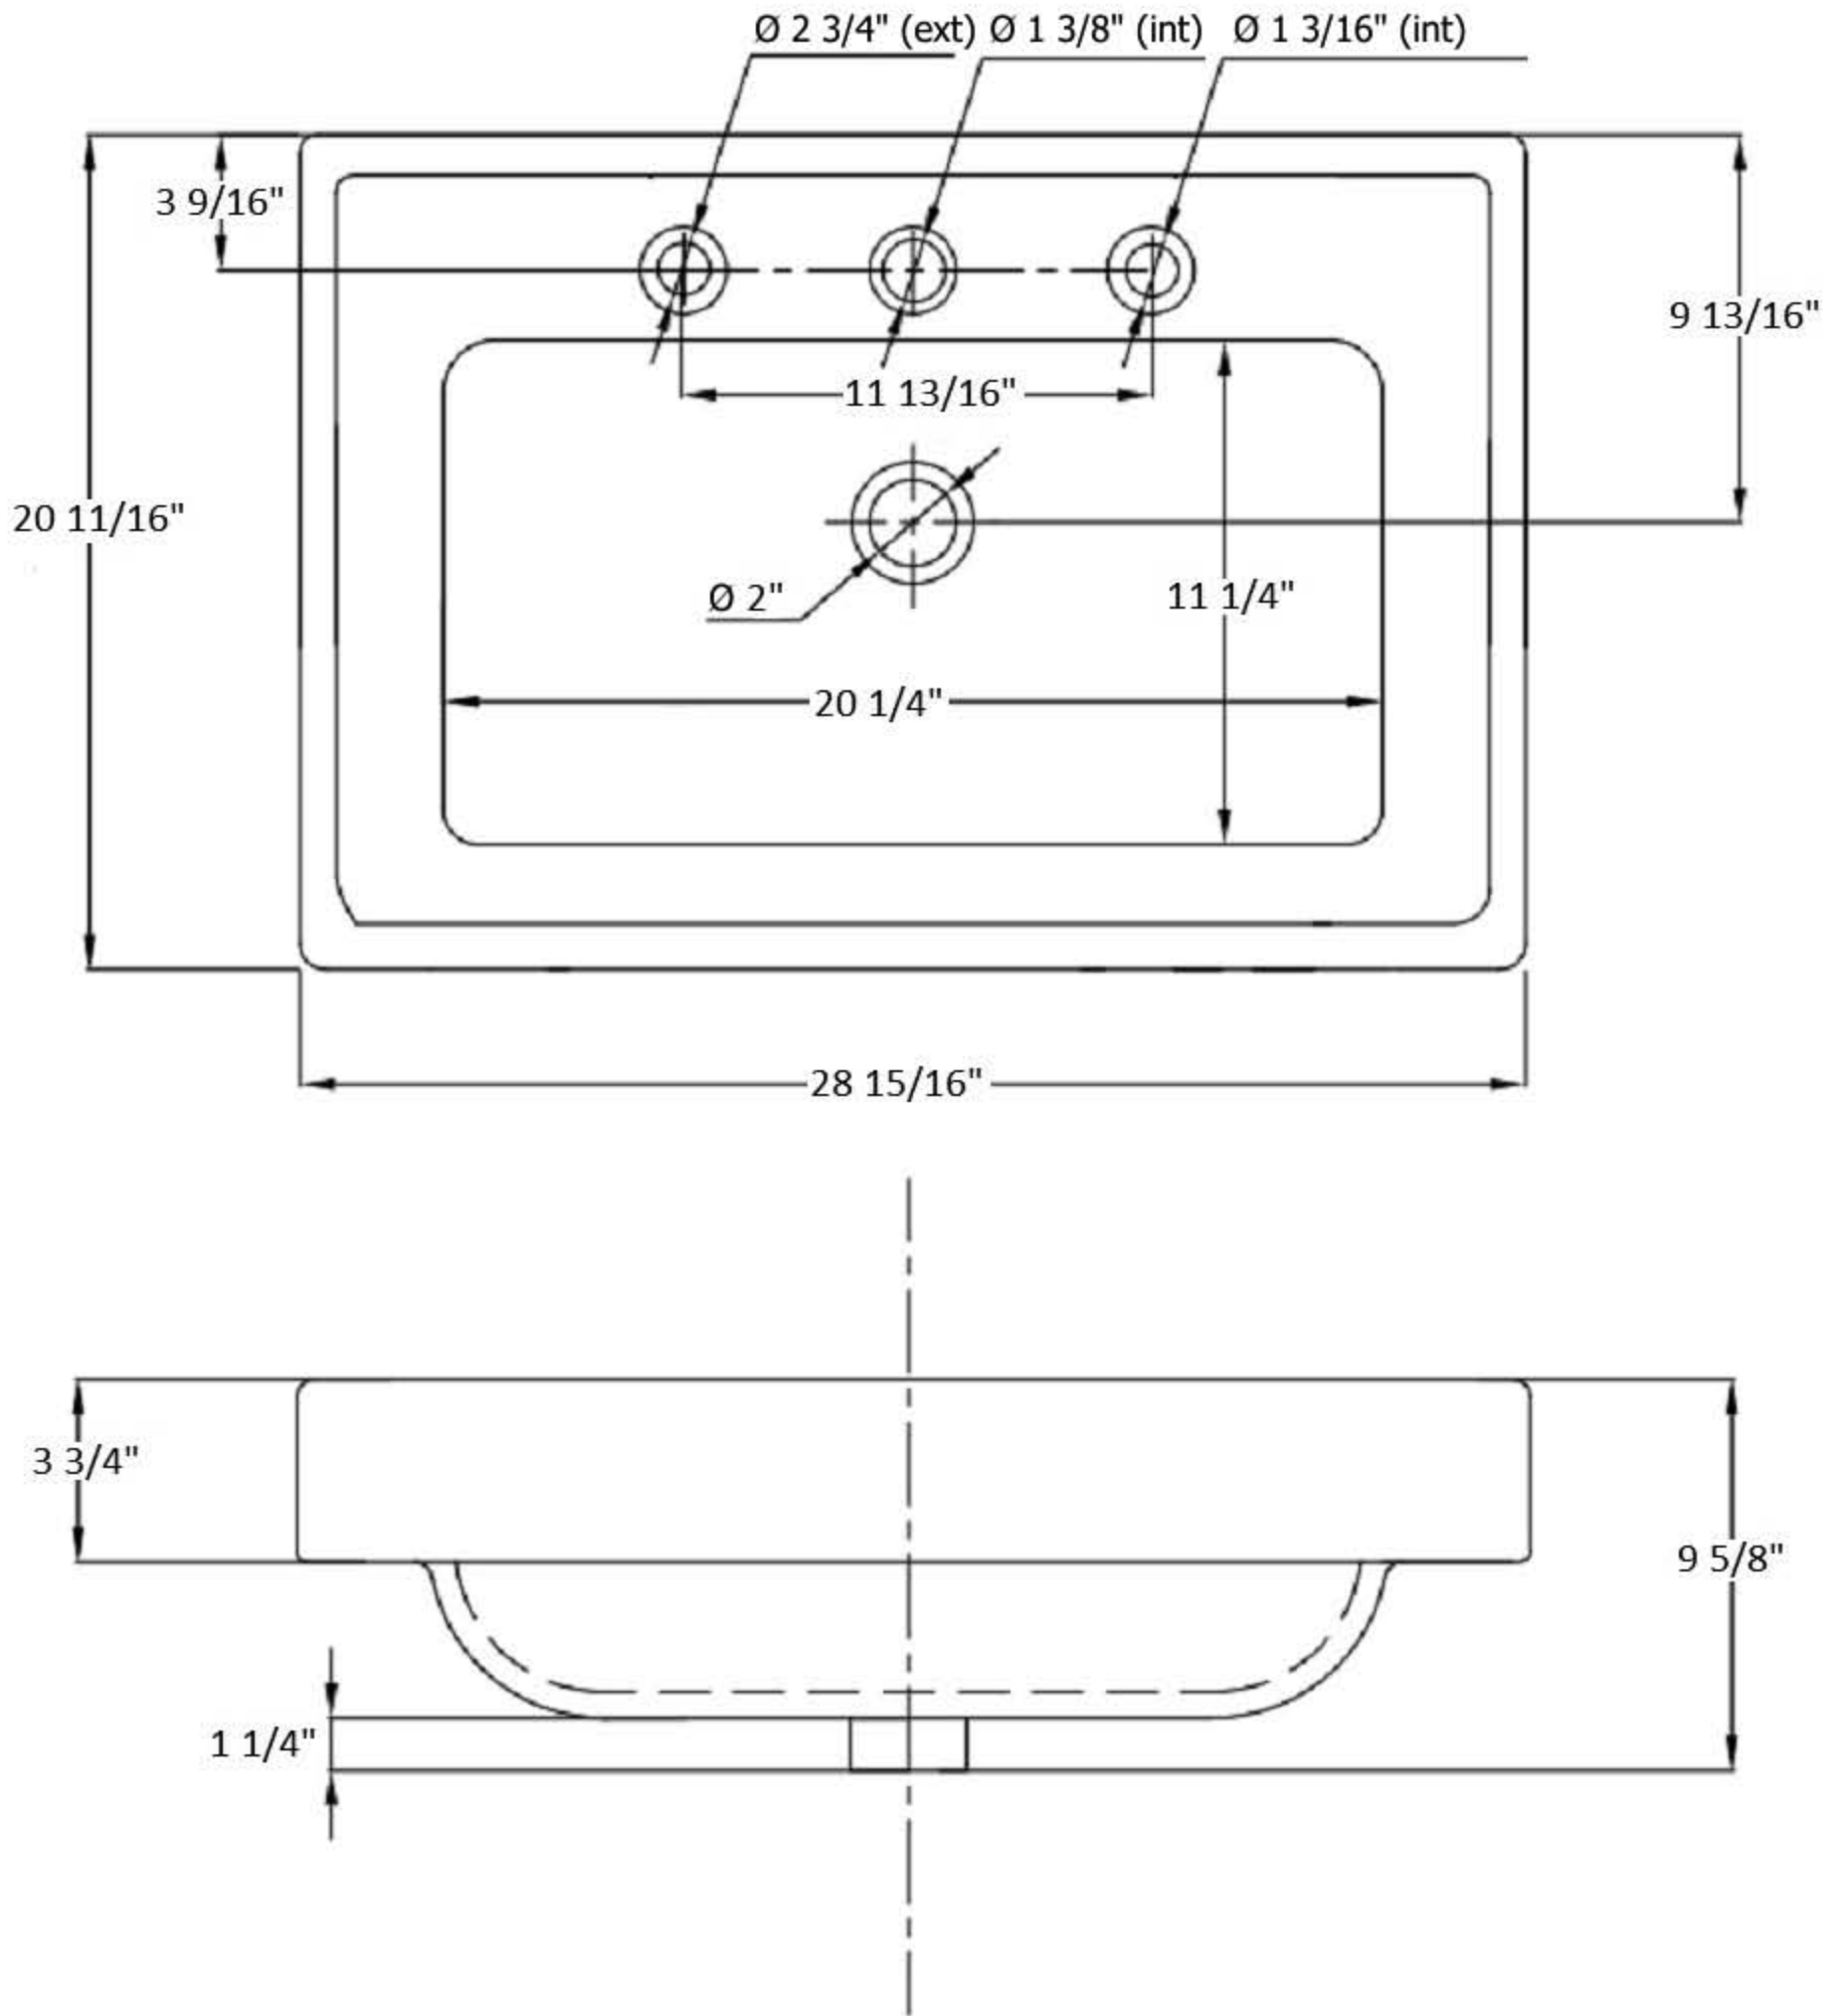

0370 – ‘Art Deco’ 3-Hole Wash Basin

Part #

Description

01

Mounting Hardware

Technical Information

- Available in White (**20**) only.
- Available as 3-Hole Basin only.
- For Sink Stand, order 0323 ‘Empire’ Metal Washstand.
- Please See Cleaning Instructions:
<http://herbeau.com/CleaningAll.pdf> For Finish Care and Maintenance Information.

Please follow example when ordering parts for ‘Art Deco’ Basin

- To order part#01 – Mounting Hardware

○ 920051

Herbeau®
 L'Art du Sanitaire depuis 1857

0370 - 'Art Deco' 3-Hole Wash Basin

0370 - 'Art Deco' 3-Hole Wash Basin

*P/N = PART NUMBER

(MOUNTING HARDWARE)

1 - P/N 920051